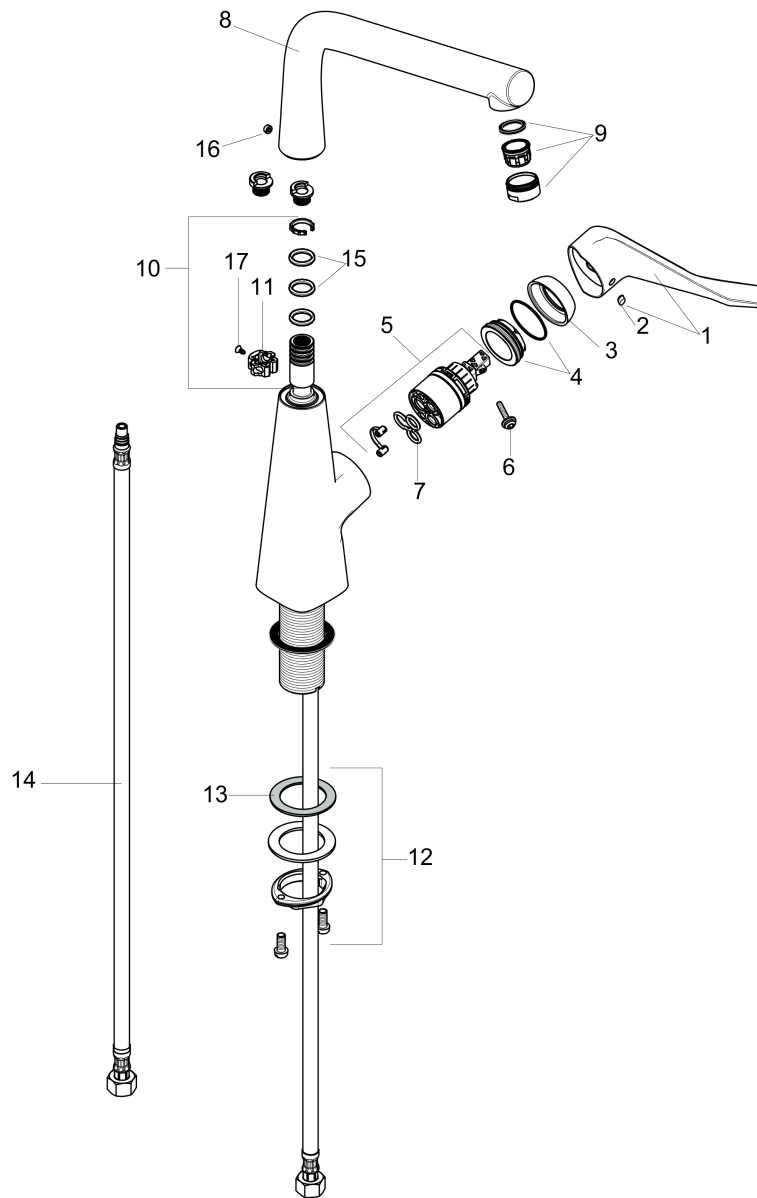

Metris

Bar Faucet, 1.5 GPM

Finish: **Chrome** Part no. : **04509000**

Description

Features

- Swivel range 150°
- Aerated spray
- Deck mounted
- Flow: 1.5 GPM (5.7 L/Min)
- Ceramic cartridge
- 3/8" connections

Item details

List Price \$ 569.00

Technology

Compliance / Sustainability

Product image

Scale drawing

Metris
Bar Faucet, 1.5 GPM
 Finish: **Chrome** Part no. : **04509000**

Exploded drawing

Year of production: >10/18

Metris

Bar Faucet, 1.5 GPM

Finish: **Chrome** Part no. : **04509000**

Spare parts list

Year of production: >10/18

Pos.	Description	Part no.	Price	PU
1	handle	98455000	-	1
2	screw cover	96338000	-	1
3	flange	95498000	-	1
4	nut	97209000	-	1
5	cartridge, assy	92730000	-	1
6	locking screw for handle	95140000	-	1
7	seal	95008000	-	1
8	spout cpl.	92258000	-	1
9	aerator M24x1 (5 l/min)	13185000	-	1
10	sealing set	92646000	-	1
11	axialring	97558000	-	1
12	fixing set (Ø 34)	95049000	-	1
13	lever collar	97548000	-	1
14	connection hose 35½" M8x0,75 3/8"	96316001	-	1
15	O-Ring 14x2,5	98189000	-	1
16	screw cover	95181000	-	1
17	screw	97662000	-	1