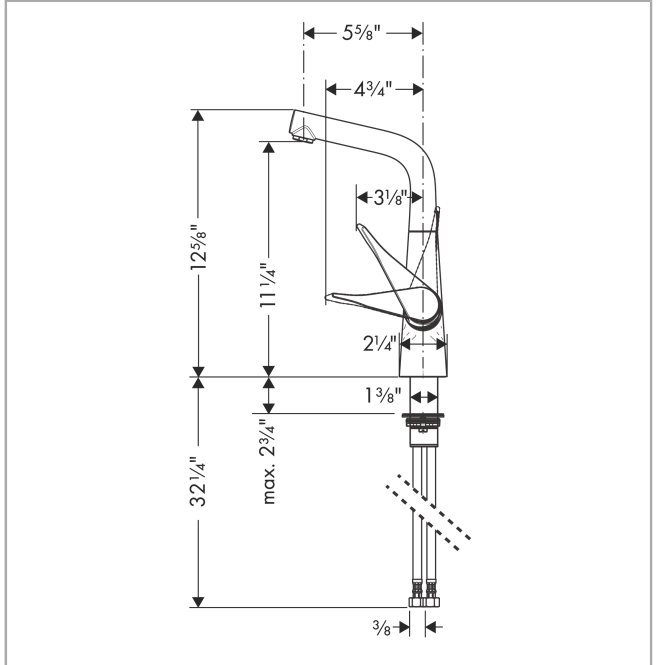

Metris

Bar Faucet, 1.5 GPM

Finish: **Chrome** Part no. : **04509000**

Description

Features

- Swivel range 150°
- Aerated spray
- Deck mounted
- Flow: 1.5 GPM (5.7 L/Min)
- Ceramic cartridge
- 3/8" connections

Item details

List Price \$ 569.00

Technology

Compliance / Sustainability

Product image

Scale drawing

Metris
Bar Faucet, 1.5 GPM
 Finish: **Chrome** Part no. : **04509000**

Exploded drawing

Year of production: >10/18

Metris

Bar Faucet, 1.5 GPM

Finish: **Chrome** Part no. : **04509000**

Spare parts list

Year of production: >10/18

Pos.	Description	Part no.	Price	PU
1	handle	98455000	-	1
2	screw cover	96338000	-	1
3	flange	95498000	-	1
4	nut	97209000	-	1
5	cartridge, assy	92730000	-	1
6	locking screw for handle	95140000	-	1
7	seal	95008000	-	1
8	spout cpl.	92258000	-	1
9	aerator M24x1 (5 l/min)	13185000	-	1
10	sealing set	92646000	-	1
11	axialring	97558000	-	1
12	fixing set (Ø 34)	95049000	-	1
13	lever collar	97548000	-	1
14	connection hose 35½" M8x0,75 3/8"	96316001	-	1
15	O-Ring 14x2,5	98189000	-	1
16	screw cover	95181000	-	1
17	screw	97662000	-	1