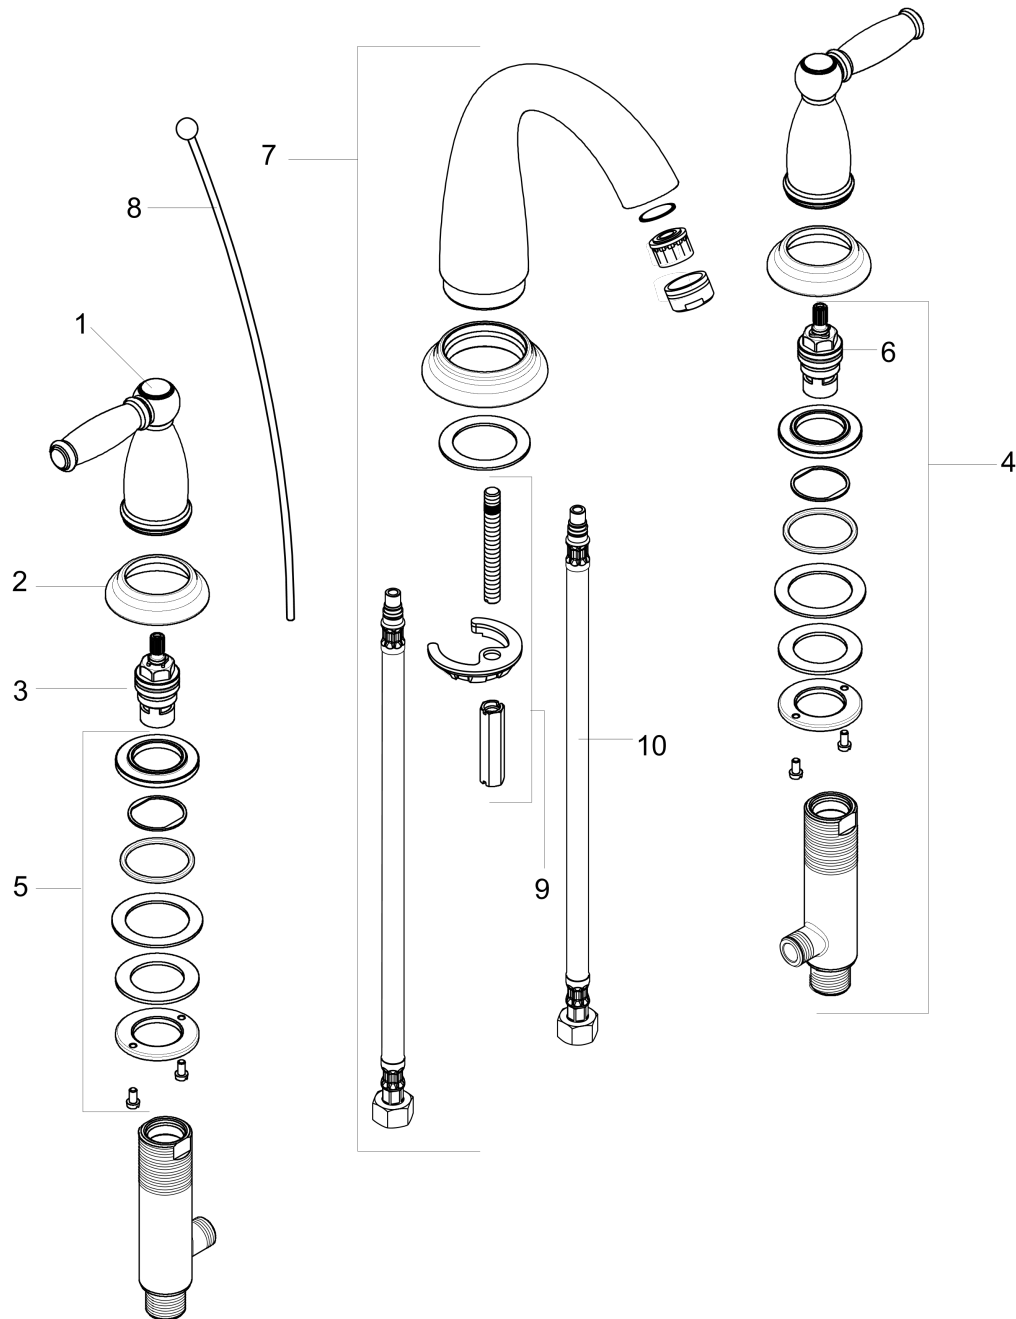

Swing C
Widespread Faucet with Pop-Up Drain, 1.2 GPM
 Finish: **Brushed Nickel** Part no. : **06117820**

Description

Features

- Handle variant: Lever
- Spray modes: aerated spray
- Flow: 1.2 GPM (4.5 L/Min)
- Ceramic valves hot/cold 90°
- Includes pop-up drain

Item details

List Price \$ 896.00

Technology

Compliance / Sustainability

Product image

Scale drawing

Swing C
Widespread Faucet with Pop-Up Drain, 1.2 GPM
 Finish: **Brushed Nickel** Part no. : **06117820**

Exploded drawing

Year of production: 07/16 - 06/22

Swing C
Widespread Faucet with Pop-Up Drain, 1.2 GPM
 Finish: **Brushed Nickel** Part no. : **06117820**

Spare parts list

Year of production: 07/16 - 06/22

Pos.	Description	Part no.	Price	PU
1	handle	88612820	-	1
2	escutcheon	88600820	-	1
3	shut off unit right closing	94009000	-	1
4	valve	88503000	-	1
5	fixing set for shut off unit	88511000	-	1
6	shut off unit left closing	94008000	-	1
7	spout cpl.	88603820	-	1
8	aerator M24x1 (4,5 l/min)	92877820	-	1
9	pull rod	88541820	-	1
10	fixing set	88508000	-	1
11	connection hose 450 mm	88596000	-	1
a	pop up waste	88509820	-	1