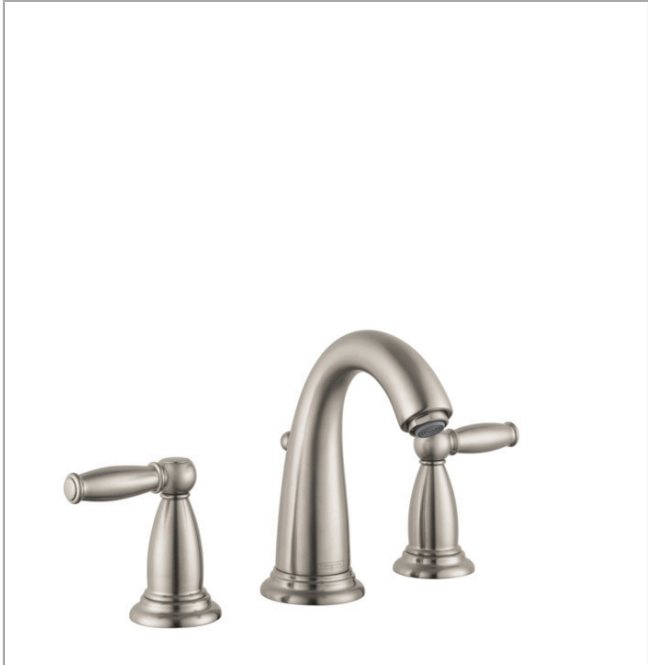

Swing C
Widespread Faucet with Pop-Up Drain, 1.2 GPM
 Finish: **Brushed Nickel** Part no. : **06117820**

Description

Features

- Handle variant: Lever
- Spray modes: aerated spray
- Flow: 1.2 GPM (4.5 L/Min)
- Ceramic valves hot/cold 90°
- Includes pop-up drain

Item details

List Price \$ 896.00

Technology

Compliance / Sustainability

Product image

Scale drawing

Swing C
Widespread Faucet with Pop-Up Drain, 1.2 GPM
 Finish: **Brushed Nickel** Part no. : **06117820**

Exploded drawing

Year of production: 07/16 - 06/22

Swing C
Widespread Faucet with Pop-Up Drain, 1.2 GPM
 Finish: **Brushed Nickel** Part no. : **06117820**

Spare parts list

Year of production: 07/16 - 06/22

Pos.	Description	Part no.	Price	PU
1	handle	88612820	-	1
2	escutcheon	88600820	-	1
3	shut off unit right closing	94009000	-	1
4	valve	88503000	-	1
5	fixing set for shut off unit	88511000	-	1
6	shut off unit left closing	94008000	-	1
7	spout cpl.	88603820	-	1
8	aerator M24x1 (4,5 l/min)	92877820	-	1
9	pull rod	88541820	-	1
10	fixing set	88508000	-	1
11	connection hose 450 mm	88596000	-	1
a	pop up waste	88509820	-	1