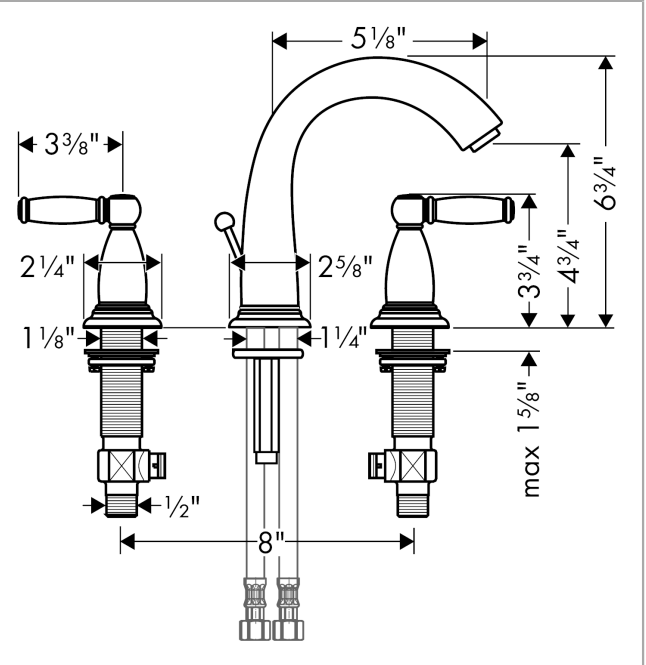

Swing C
Widespread Faucet with Pop-Up Drain, 1.2 GPM
 Finish: **Brushed Nickel** Part no. : **06117820**

Description

Features

- Handle variant: Lever
- Spray modes: aerated spray
- Flow: 1.2 GPM (4.5 L/Min)
- Ceramic valves hot/cold 90°
- Includes pop-up drain

Item details

List Price \$ 896.00

Technology

Compliance / Sustainability

Product image

Scale drawing

Swing C
Widespread Faucet with Pop-Up Drain, 1.2 GPM
 Finish: **Brushed Nickel** Part no. : **06117820**

Exploded drawing

Year of production: 07/16 - 06/22

Swing C
Widespread Faucet with Pop-Up Drain, 1.2 GPM
 Finish: **Brushed Nickel** Part no. : **06117820**

Spare parts list

Year of production: 07/16 - 06/22

Pos.	Description	Part no.	Price	PU
1	handle	88612820	-	1
2	escutcheon	88600820	-	1
3	shut off unit right closing	94009000	-	1
4	valve	88503000	-	1
5	fixing set for shut off unit	88511000	-	1
6	shut off unit left closing	94008000	-	1
7	spout cpl.	88603820	-	1
8	aerator M24x1 (4,5 l/min)	92877820	-	1
9	pull rod	88541820	-	1
10	fixing set	88508000	-	1
11	connection hose 450 mm	88596000	-	1
a	pop up waste	88509820	-	1