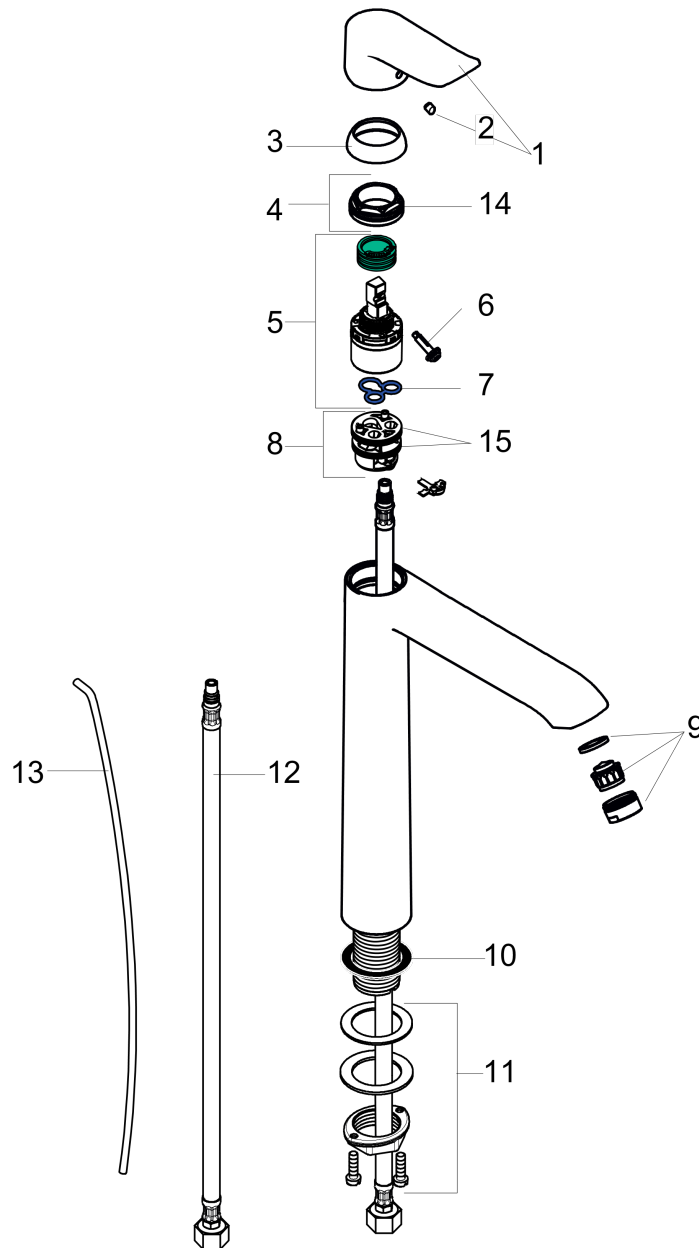

Metris
Single-Hole Faucet 260 with Pop-Up Drain, 1.2 GPM
 Finish: **Chrome** Part no. : **31082001**

Description

Features

- Handle variant: Lever
- Spray modes: aerated spray
- Flow: 1.2 GPM (4.5 L/Min)
- Ceramic cartridge
- Includes pop-up drain

Item details

List Price \$ 660.00

Technology

Compliance / Sustainability

Product image

Scale drawing

Metris
Single-Hole Faucet 260 with Pop-Up Drain, 1.2 GPM
 Finish: **Chrome** Part no. : **31082001**

Exploded drawing

Year of production: >07/16

Metris

Single-Hole Faucet 260 with Pop-Up Drain, 1.2 GPM

Finish: **Chrome** Part no. : **31082001**

Spare parts list

Year of production: >07/16

Pos.	Description	Part no.	Price	PU
1	handle	95519000	-	1
2	screw cover	96338000	-	1
3	flange	97406000	-	1
4	nut	97209000	-	1
5	cartridge, assy	95646001	-	1
6	locking screw for handle	95140000	-	1
7	seal	95008000	-	1
8	adapter for cartridge	98750000	-	1
9	aerator M24x1 (4,5 l/min)	92877000	-	1
10	flat seal	98749000	-	1
11	fixing set (Ø 32)	13961000	-	1
12	connection hose 35½" M8x0,75 3/8"	96316001	-	1
13	pull rod	96657000	-	1
14	O-Ring 32x2	98193000	-	1
15	O-Ring 30x2	98186000	-	1
a	pop up waste	88509000	-	1
b	lever arm 340mm (ball-Ø12mm)	96324000	-	1