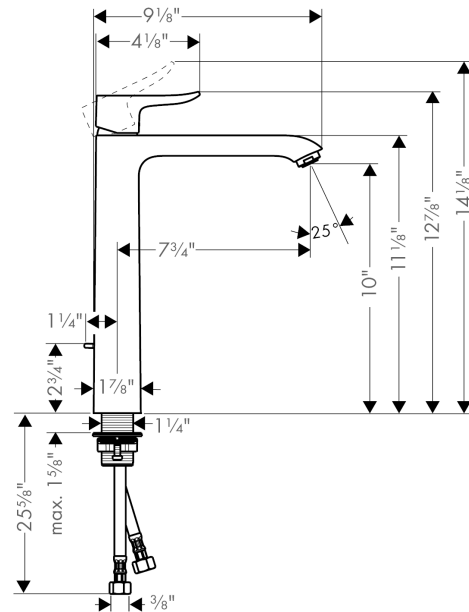

Metris
Single-Hole Faucet 260 with Pop-Up Drain, 1.2 GPM
 Finish: **Chrome** Part no. : **31082001**

Description

Features

- Handle variant: Lever
- Spray modes: aerated spray
- Flow: 1.2 GPM (4.5 L/Min)
- Ceramic cartridge
- Includes pop-up drain

Item details

List Price \$ 660.00

Technology

Compliance / Sustainability

Product image

Scale drawing

Metris
Single-Hole Faucet 260 with Pop-Up Drain, 1.2 GPM
 Finish: **Chrome** Part no. : **31082001**

Exploded drawing

Year of production: >07/16

Metris

Single-Hole Faucet 260 with Pop-Up Drain, 1.2 GPM

Finish: **Chrome** Part no. : **31082001**

Spare parts list

Year of production: >07/16

Pos.	Description	Part no.	Price	PU
1	handle	95519000	-	1
2	screw cover	96338000	-	1
3	flange	97406000	-	1
4	nut	97209000	-	1
5	cartridge, assy	95646001	-	1
6	locking screw for handle	95140000	-	1
7	seal	95008000	-	1
8	adapter for cartridge	98750000	-	1
9	aerator M24x1 (4,5 l/min)	92877000	-	1
10	flat seal	98749000	-	1
11	fixing set (Ø 32)	13961000	-	1
12	connection hose 35½" M8x0,75 3/8"	96316001	-	1
13	pull rod	96657000	-	1
14	O-Ring 32x2	98193000	-	1
15	O-Ring 30x2	98186000	-	1
a	pop up waste	88509000	-	1
b	lever arm 340mm (ball-Ø12mm)	96324000	-	1