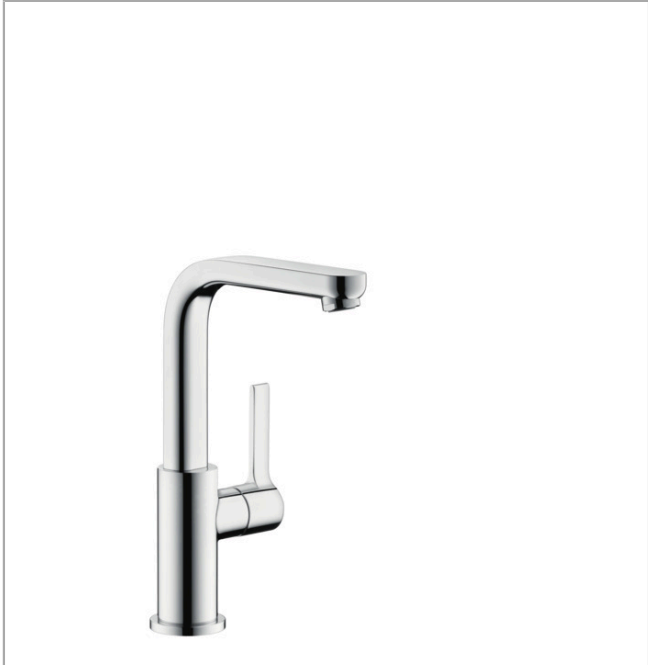

**Metris S**  
**Single-Hole Faucet 230 with Swivel Spout and Pop-Up Drain, 1.2 GPM**  
 Finish: **Chrome** Part no. : **31161001**

**Description**

**Features**

- Handle variant: Lever
- Swivel range 120°
- Spray modes: aerated spray
- Flow: 1.2 GPM (4.5 L/Min)
- Ceramic cartridge
- Includes pop-up drain
- Bottom-side at the base body (not suitable for wash bowls)

**Item details**

List Price \$ 560.00

**Technology**

**Compliance / Sustainability**

**Product image**

**Scale drawing**

**Metris S**

**Single-Hole Faucet 230 with Swivel Spout and Pop-Up Drain, 1.2 GPM**

Finish: **Chrome** Part no. : **31161001**

**Exploded drawing**

Year of production: >07/16

## Metris S

Single-Hole Faucet 230 with Swivel Spout and Pop-Up Drain, 1.2 GPM

Finish: **Chrome** Part no. : **31161001**