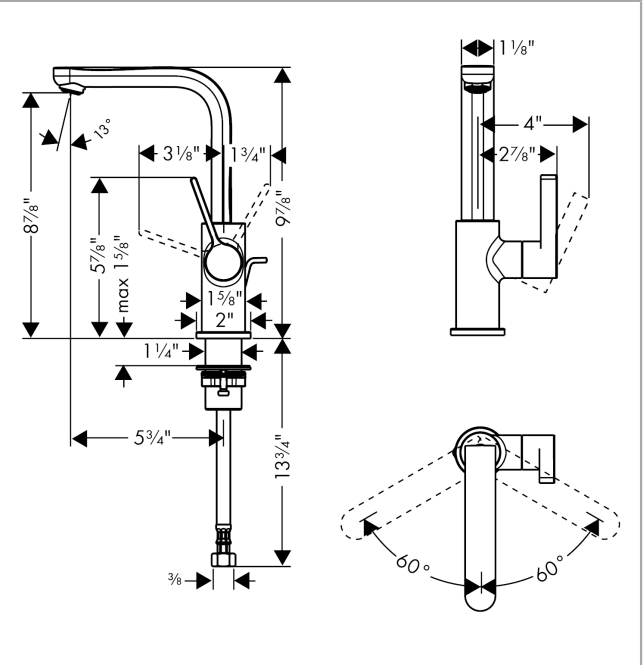

Scale drawing