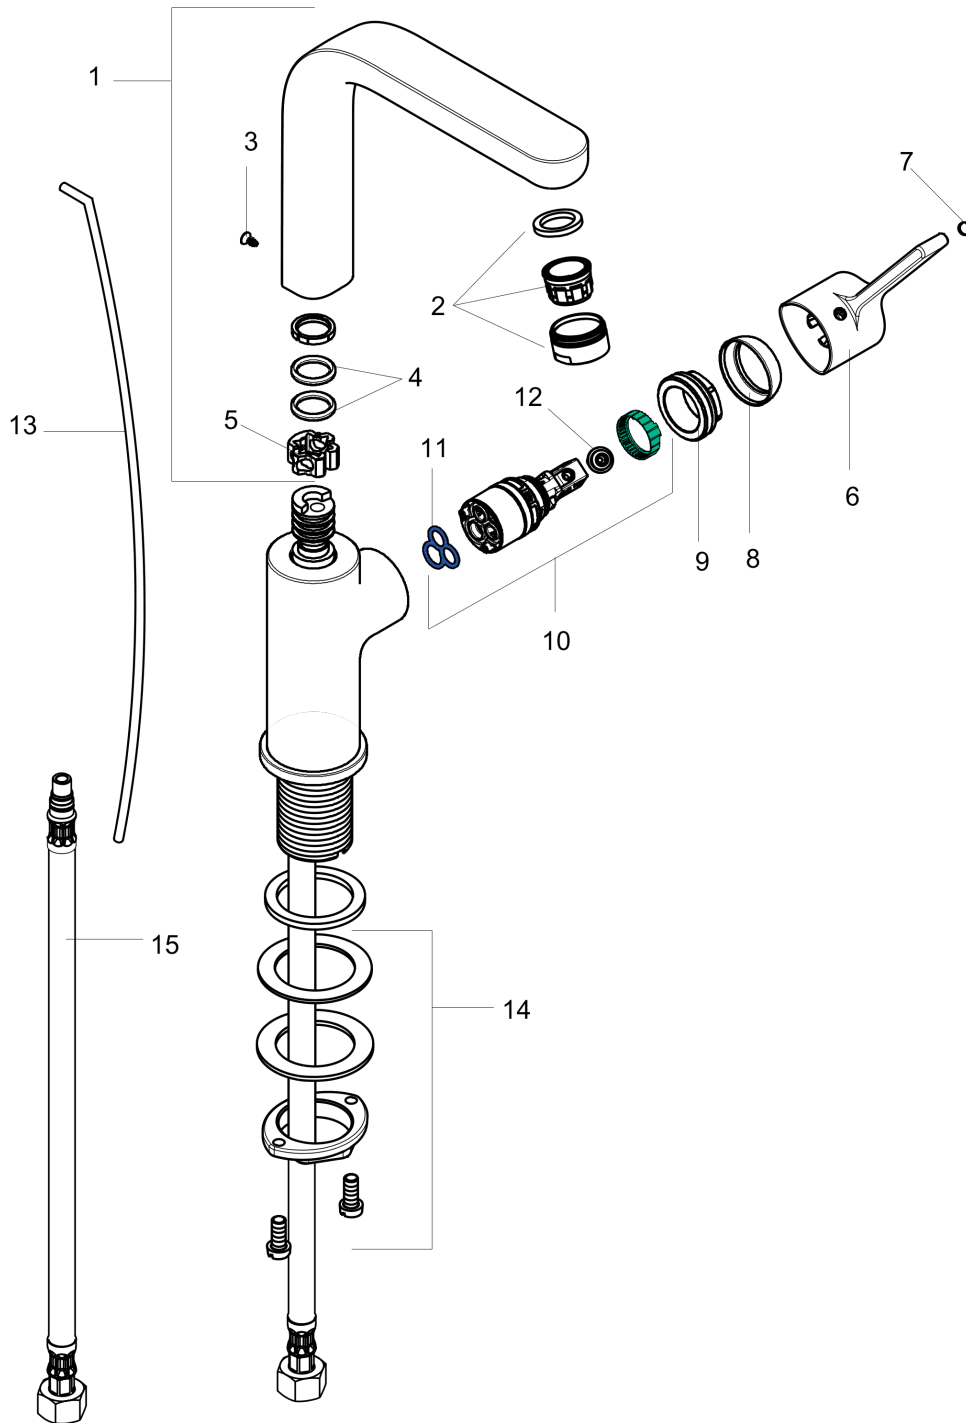

**Metris S**  
**Single-Hole Faucet 230 with Swivel Spout and Pop-Up Drain, 1.2 GPM**  
 Finish: **Chrome** Part no. : **31161001**

**Description**

**Features**

- Handle variant: Lever
- Swivel range 120°
- Spray modes: aerated spray
- Flow: 1.2 GPM (4.5 L/Min)
- Ceramic cartridge
- Includes pop-up drain
- Bottom-side at the base body (not suitable for wash bowls)

Finish: **Chrome** Part no. : **31161001**

**Exploded drawing**

Year of production: >07/16

## Metris S

Single-Hole Faucet 230 with Swivel Spout and Pop-Up Drain, 1.2 GPM

Finish: **Chrome** Part no. : **31161001**

### Spare parts list

Year of production: >07/16

Pos.	Description	Part no.	Price	PU
1	spout cpl.	95653000	-	1
2	aerator M24x1 (4,5 l/min)	92877000	-	1
3	screw	97662000	-	1
4	O-Ring 14x2,5	98189000	-	1
5	axialring	97558000	-	1
6	handle	95652000	-	1
7	screw cover	96338000	-	1
8	flange	95493000	-	1
9	nut	95178000	-	1
10	cartridge, assy	95973001	-	1
11	seal	98865000	-	1
12	locking screw for handle	95140000	-	1
13	pull rod	96657000	-	1
14	fixing set (Ø 32)	13961000	-	1
15	connection hose 18½" M8x0,75 3/8"	96321001	-	1
a	pop up waste	94159000	-	1