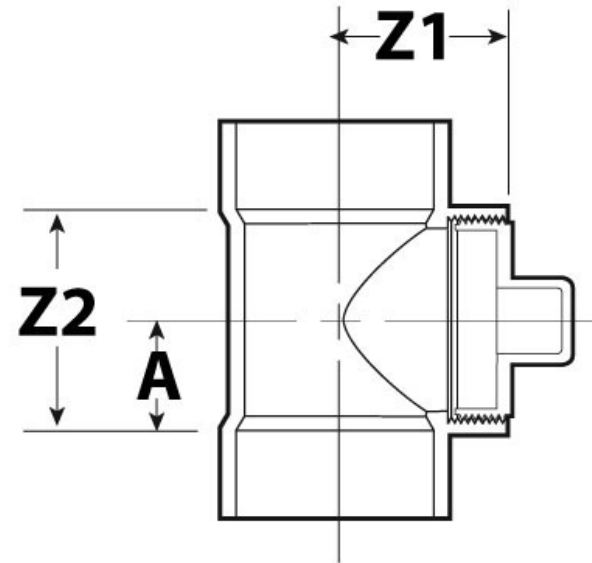

Part Description:
1-1/2" ABS DWV Cleanout Tee with Threaded Plug H X H X Female National Pipe Thread (FPT)

Part Number:
102114AS

IPEX USA LLC
Eastern U.S. TOLL FREE (888) 461-5307
Western U.S. TOLL FREE (800) 463-9572

Part #	Part UPC	Colour	Size (inches)	Ctn Qty	Ctn Bar Code	Ctn. Wt (Kgs)	Ctn. Wt (lbs)	Skid Cubic (m)	Skid Cubic (ft)	Ctns/Skid
102114as	662671107565	BLACK	1-1/2X1-1/2X1-1/2	30	10662671107562	3.66	8.05	1.79	63.37	72

Dimensions (inches)

A	Z1	Z2
1.182	1.806	2.366