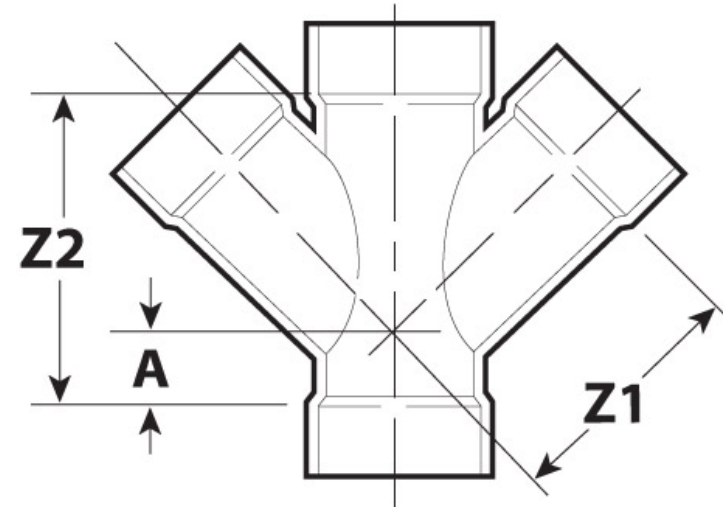

Part Description:
4" ABS DWV Double Wye H X H X H X H

Part Number:
102354

IPEX USA LLC
Eastern U.S. TOLL FREE (888) 461-5307
Western U.S. TOLL FREE (800) 463-9572

Part #	Part UPC	Colour	Size (inches)	Ctn Qty	Ctn Bar Code	Ctn. Wt (Kgs)	Ctn. Wt (lbs)	Skid Cubic (m)	Skid Cubic (ft)	Ctns/Skid
102354	662671100849	BLACK	4X4X4X4	5	10662671100846	7.44	16.37	1.90	67.04	18

Dimensions (inches)

A	B	C	D	E	Z1	Z2
1.793	1.768	2.055	0.688	13.75	6.42	8.254