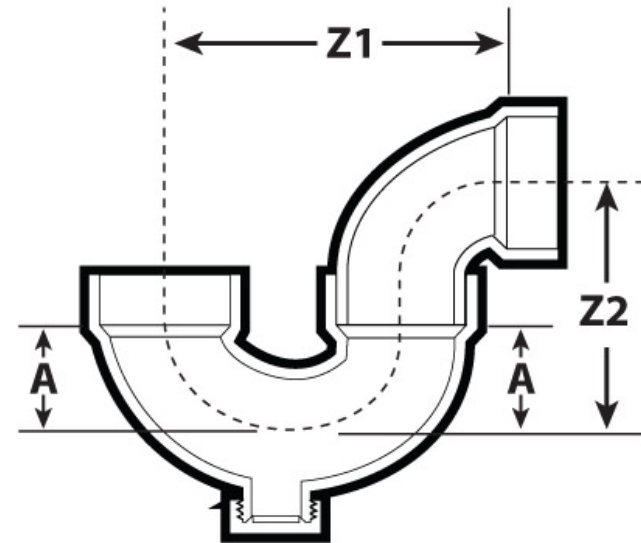

Part Description:
2" ABS DWV P-Trap with a Threaded Cleanout Plug and Gasket, Weld Joint H X H

Part Number:
103202A

IPEX USA LLC
Eastern U.S. TOLL FREE (888) 461-5307
Western U.S. TOLL FREE (800) 463-9572

Part #	Part UPC	Colour	Size (inches)	Ctn Qty	Ctn Bar Code	Ctn. Wt (Kgs)	Ctn. Wt (lbs)	Skid Cubic (m)	Skid Cubic (ft)	Ctns/Skid
103202a	662671102393	BLACK	2X2	20	10662671102390	6.74	14.83	1.86	65.82	32

Dimensions (inches)

A	Z1	Z2
2.08	6.225	4.48