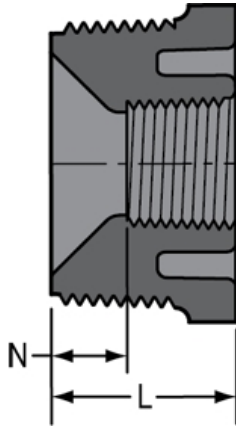

Part No: 839-168

Schedule 80 PVC & CPVC

Bushing

Desc: 1-1/4X1 PVC RED BUSH MPTXFPT SCH80

MSRP: 20.64

Part Code: 080

Weight(lbs): 0.062

Weight(kg): 0.028

Weight(gm): 28

Size: 1-1/4"X1"

Color: GRAY

Material: PVC

Connection Mipt x Fipt
Type Reduction

L = 1-3/16

N = 9/32

Injection Molded Dimension References:

G = (LAYING LENGTH) intersection of center lines to bottom of socket/thread; 90° elbows, tees, crosses; ± 1/32 inch.

H = Intersection of center lines to face of fitting; 90° elbows tees, crosses; ± 1/32 inch.

J = Intersection of center lines to bottom of socket/thread; 45° elbows; ± 1/32 inch

L = Overall length of fittings; ± 1/16 inch.

M = Outside diameter of socket/thread hub; ± 1/16 inch.

N = Socket bottom to socket bottom; couplings; ± 1/16 inch.