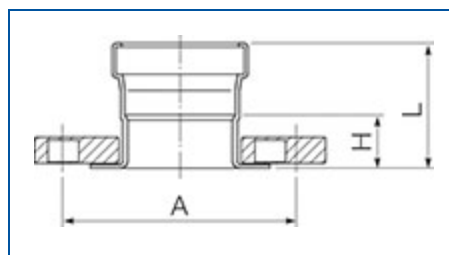

Item # PF 02802, Copper Adapter Flange, 4 Bolt, P, 3"

Streamline® PRS™ Copper-Press Fittings is a flameless joining alternative for plumbing or mechanical applications. Available sizes ranging from 1/2" to 4" in diameter.

## Dimensions

<b>Overall Length</b>	7.87 in
<b>Overall Height</b>	3.23 in
<b>Overall Width</b>	7.87 in
<b>A</b>	6.30 in
<b>H</b>	1.38 in
<b>L</b>	3.23 in