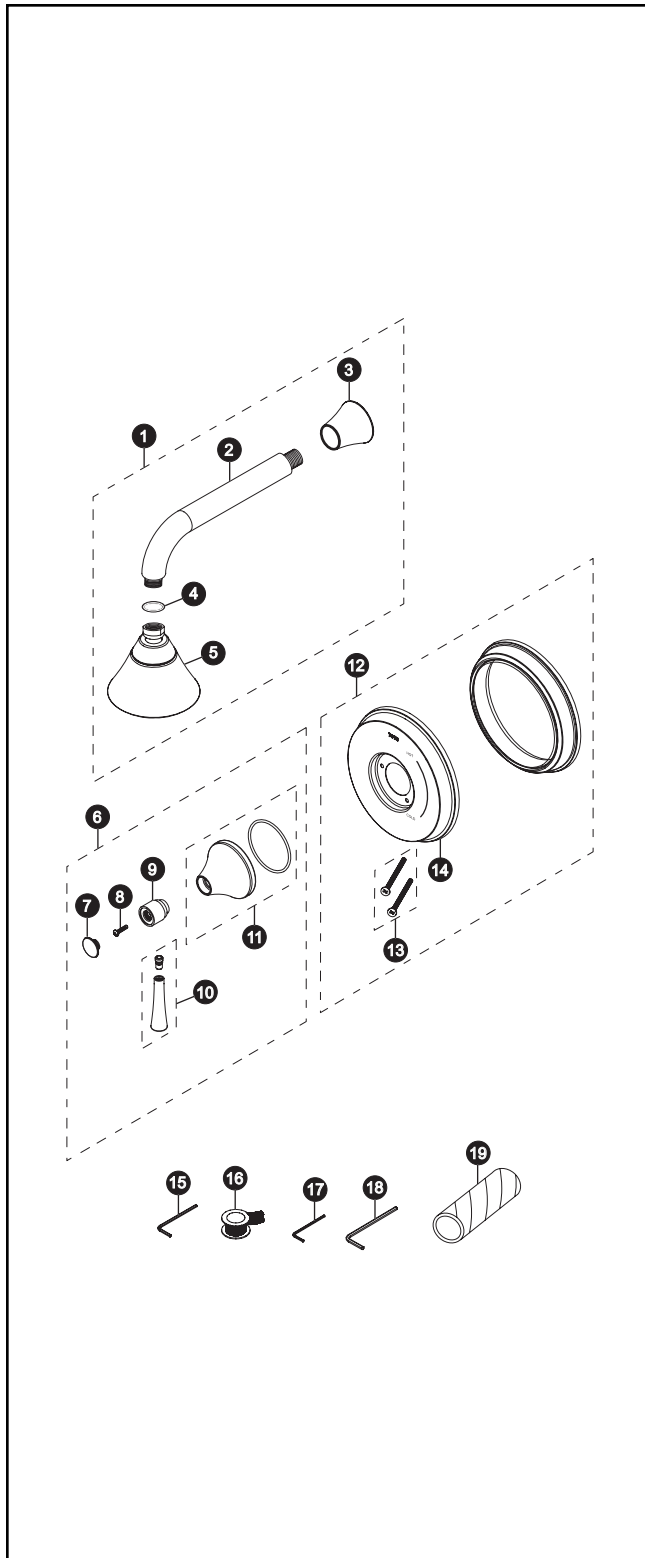

TS794PSWN

TS794PSWN

Nexus™ Shower Faucet LifeKoat™ Brushed Nickel Shower Only Trim

Item	Part	Description
1	THU4115	Shower Head Assembly - (PVD Brushed Nickel)
2	THU4219	Shower Arm - (PVD Brushed Nickel)
3	THU4222	Escutcheon - (PVD Brushed Nickel)
4	THU4198	O-Ring
5	THU4225	Shower Head - (PVD Brushed Nickel)
6	THU4137	Metal Handle Assembly - (PVD Brushed Nickel)
7	3EU4021	Handle Cap - (PVD Brushed Nickel)
8	6BU4003	Screw
9	3EU4018	Handle Joint - (PVD Brushed Nickel)
10	THU4153	Handle Assembly - (PVD Brushed Nickel)
11	THU4150	Canopy Assembly - (PVD Brushed Nickel)
12	THU4243	Face Plate Assembly - (PVD Brushed Nickel)
13	6BU4009	Screw
14	THU4234	Cover Plate - (PVD Brushed Nickel)
15	.	Hex Wrench 5/64"
16	..	Pipe Tape
17	...	Hex Wrench 2.5mm
18	Hex Wrench 1/8"
19	Carboard Tube 1-3/8" OD x 1-1/4" ID x 6" L

Note: Items 15 to 19 are for reference purposes only.

Product Number Explanations

Faucet

(T) Fitting
(S) Bath & Shower Faucet
(794) Nexus™
(P) Pressure Balance
(S) Spray
(W) Wall

Finishes

(N) PVD Brushed Nickel