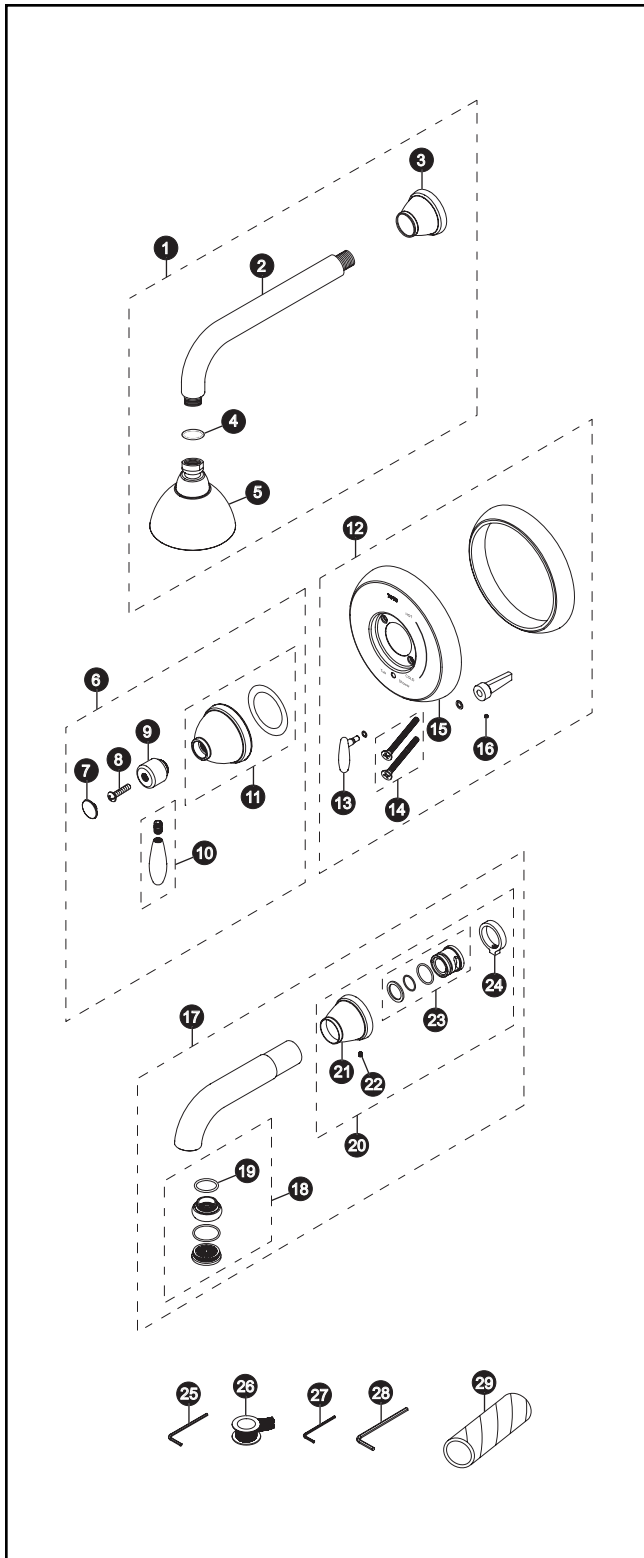

TS756PVSWC

TS756PVSWC

Mercer™ Shower Faucet Polished Chrome Shower & Bath Trim

Item	Part	Description
1	THU4190	Shower Head Assembly - (Polished Chrome)
2	THU4208	Shower Arm - (Polished Chrome)
3	THU4211	Escutcheon - (Polished Chrome)
4	THU4198	O-Ring
5	THU4214	Shower Head - (Polished Chrome)
6	THU4132	Metal Handle Assembly - (Polished Chrome)
7	3EU4022	Handle Cap - (Polished Chrome)
8	6BU4003	Screw
9	3EU4013	Handle Joint - (Polished Chrome)
10	THU4142	Handle Assembly - (Polished Chrome)
11	THU4145	Canopy Assembly - (Polished Chrome)
12	THU4172	Face Plate Assembly - (Polished Chrome)
13	THU4106	Diverter Handle - (Polished Chrome)
14	6BU4009	Screw
15	7EU4000	Cover Plate - (Polished Chrome)
16	THU4106	Diverter Handle - (Polished Chrome)
17	THU4163	Spout Assembly - (Polished Chrome)
18	THU4122	Stream Breaker - (Polished Chrome)
19	9BU4011	O-Ring
20	THU4175	Spout Assembly - (Polished Chrome)
21	THU4116	Spout Base - (Polished Chrome)
22	6BU4008	Set Screw
23	THU4130	Spout Adapter
24	2BU4004	Ring
25	.	Hex Wrench 5/64"
26	..	Pipe Tape
27	...	Hex Wrench 2.5mm
28	Hex Wrench 1/8"
29	Carboard Tube 1-3/8" OD x 1-1/4" ID x 6" L

Note: Items 25 to 29 are for reference purposes only.

Product Number Explanations

Faucet

- (T) Fitting
- (S) Bath & Shower Faucet
- (756) Mercer™
- (P) Pressure Balance
- (V) Diverter
- (S) Spray
- (W) Wall