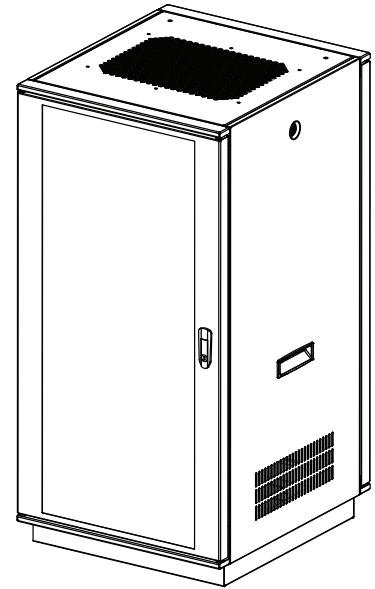

SR-CUSTOM Series
Floor Standing Rack System

Rack Dimensions (No Accessories)

Front

Side

Model	A Height w/ Casters	B Height w/o Casters*	C Racking Height	D Width	E Overall Depth	F Rolling Clearance	Usable Depth
SR-CUSTOM-21U-20IN	43.25"	40.25"	36.75"	19.77"	20.16"	0.75"	20"
SR-CUSTOM-21U-24IN	43.25"	40.25"	36.75"	19.77"	24.16"	0.75"	24"
SR-CUSTOM-27U-20IN	53.75"	50.75"	47.25"	19.77"	20.16"	0.75"	20"
SR-CUSTOM-27U-24IN	53.75"	50.75"	47.25"	19.77"	24.16"	0.75"	24"
SR-CUSTOM-32U-20IN	62.5"	59.5"	56"	19.77"	20.16"	0.75"	20"
SR-CUSTOM-32U-24IN	62.5"	59.5"	56"	19.77"	24.16"	0.75"	24"
SR-CUSTOM-37U-20IN	71.25"	68.25"	64.75"	19.77"	20.16"	0.75"	20"
SR-CUSTOM-37U-24IN	71.25"	68.25"	64.75"	19.77"	24.16"	0.75"	24"
SR-CUSTOM-42U-20IN	79.9"	76.9"	73.5"	19.77"	20.16"	0.75"	20"
SR-CUSTOM-42U-24IN	79.9"	76.9"	73.5"	19.77"	24.16"	0.75"	24"

*With leveling feet installed at minimum height.

SR-CUSTOM Series
Floor Standing Rack System

Rack Dimensions (With Accessories)

Front

Side

Model	A Width Including Side Panels	B Side Panel Width SR-CUST-SP-XXU-XXIN	C Depth w/ Front & Rear Doors	D Front/Rear Door Depth SR-CUST-DOOR-XXU-GLS SR-CUST-DOOR-XXU-SLD
SR-CUSTOM-21U-20IN	21.02"	0.63"	23.31"	1.58"
SR-CUSTOM-21U-24IN	21.02"	0.63"	27.31"	1.58"
SR-CUSTOM-27U-20IN	21.02"	0.63"	23.31"	1.58"
SR-CUSTOM-27U-24IN	21.02"	0.63"	27.31"	1.58"
SR-CUSTOM-32U-20IN	21.02"	0.63"	23.31"	1.58"
SR-CUSTOM-32U-24IN	21.02"	0.63"	27.31"	1.58"
SR-CUSTOM-37U-20IN	21.02"	0.63"	23.31"	1.58"
SR-CUSTOM-37U-24IN	21.02"	0.63"	27.31"	1.58"
SR-CUSTOM-42U-20IN	21.02"	0.63"	23.31"	1.58"
SR-CUSTOM-42U-24IN	21.02"	0.63"	27.31"	1.58"