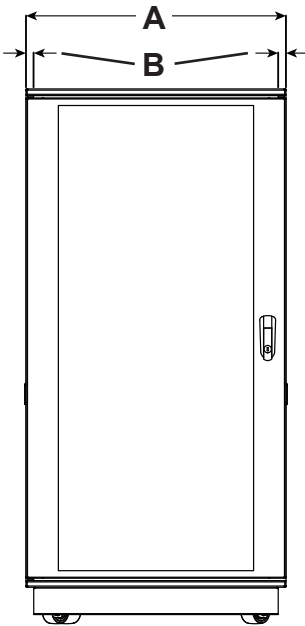

SR-CUSTOM Series
Floor Standing Rack System

Rack Dimensions (No Accessories)

Front

Side

Model	A Height w/ Casters	B Height w/o Casters*	C Racking Height	D Width	E Overall Depth	F Rolling Clearance	Usable Depth
SR-CUSTOM-21U-20IN	43.25"	40.25"	36.75"	19.77"	20.16"	0.75"	20"
SR-CUSTOM-21U-24IN	43.25"	40.25"	36.75"	19.77"	24.16"	0.75"	24"
SR-CUSTOM-27U-20IN	53.75"	50.75"	47.25"	19.77"	20.16"	0.75"	20"
SR-CUSTOM-27U-24IN	53.75"	50.75"	47.25"	19.77"	24.16"	0.75"	24"
SR-CUSTOM-32U-20IN	62.5"	59.5"	56"	19.77"	20.16"	0.75"	20"
SR-CUSTOM-32U-24IN	62.5"	59.5"	56"	19.77"	24.16"	0.75"	24"
SR-CUSTOM-37U-20IN	71.25"	68.25"	64.75"	19.77"	20.16"	0.75"	20"
SR-CUSTOM-37U-24IN	71.25"	68.25"	64.75"	19.77"	24.16"	0.75"	24"
SR-CUSTOM-42U-20IN	79.9"	76.9"	73.5"	19.77"	20.16"	0.75"	20"
SR-CUSTOM-42U-24IN	79.9"	76.9"	73.5"	19.77"	24.16"	0.75"	24"

*With leveling feet installed at minimum height.

SR-CUSTOM Series
Floor Standing Rack System

Rack Dimensions (With Accessories)

Front

Side

Model	A Width Including Side Panels	B Side Panel Width SR-CUST-SP-XXU-XXIN	C Depth w/ Front & Rear Doors	D Front/Rear Door Depth SR-CUST-DOOR-XXU-GLS SR-CUST-DOOR-XXU-SLD
SR-CUSTOM-21U-20IN	21.02"	0.63"	23.31"	1.58"
SR-CUSTOM-21U-24IN	21.02"	0.63"	27.31"	1.58"
SR-CUSTOM-27U-20IN	21.02"	0.63"	23.31"	1.58"
SR-CUSTOM-27U-24IN	21.02"	0.63"	27.31"	1.58"
SR-CUSTOM-32U-20IN	21.02"	0.63"	23.31"	1.58"
SR-CUSTOM-32U-24IN	21.02"	0.63"	27.31"	1.58"
SR-CUSTOM-37U-20IN	21.02"	0.63"	23.31"	1.58"
SR-CUSTOM-37U-24IN	21.02"	0.63"	27.31"	1.58"
SR-CUSTOM-42U-20IN	21.02"	0.63"	23.31"	1.58"
SR-CUSTOM-42U-24IN	21.02"	0.63"	27.31"	1.58"