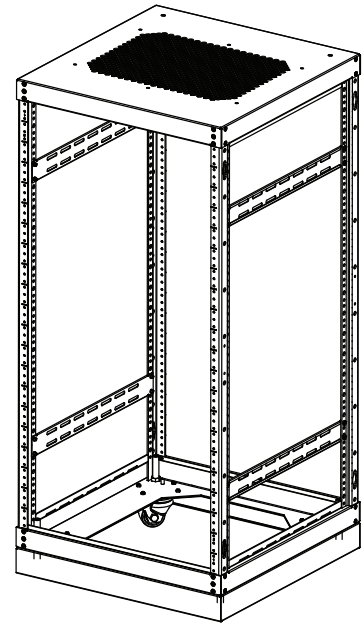

SR-CUSTOM Series
Floor Standing Rack System

Rack Dimensions (No Accessories)

Front

Side

Model	A Height w/ Casters	B Height w/o Casters*	C Racking Height	D Width	E Overall Depth	F Rolling Clearance	Usable Depth
SR-CUSTOM-21U-20IN	43.25"	40.25"	36.75"	19.77"	20.16"	0.75"	20"
SR-CUSTOM-21U-24IN	43.25"	40.25"	36.75"	19.77"	24.16"	0.75"	24"
SR-CUSTOM-27U-20IN	53.75"	50.75"	47.25"	19.77"	20.16"	0.75"	20"
SR-CUSTOM-27U-24IN	53.75"	50.75"	47.25"	19.77"	24.16"	0.75"	24"
SR-CUSTOM-32U-20IN	62.5"	59.5"	56"	19.77"	20.16"	0.75"	20"
SR-CUSTOM-32U-24IN	62.5"	59.5"	56"	19.77"	24.16"	0.75"	24"
SR-CUSTOM-37U-20IN	71.25"	68.25"	64.75"	19.77"	20.16"	0.75"	20"
SR-CUSTOM-37U-24IN	71.25"	68.25"	64.75"	19.77"	24.16"	0.75"	24"
SR-CUSTOM-42U-20IN	79.9"	76.9"	73.5"	19.77"	20.16"	0.75"	20"
SR-CUSTOM-42U-24IN	79.9"	76.9"	73.5"	19.77"	24.16"	0.75"	24"

*With leveling feet installed at minimum height.

SR-CUSTOM Series
Floor Standing Rack System

Rack Dimensions (With Accessories)

Front

Side

Model	A Width Including Side Panels	B Side Panel Width SR-CUST-SP-XXU-XXIN	C Depth w/ Front & Rear Doors	D Front/Rear Door Depth SR-CUST-DOOR-XXU-GLS SR-CUST-DOOR-XXU-SLD
SR-CUSTOM-21U-20IN	21.02"	0.63"	23.31"	1.58"
SR-CUSTOM-21U-24IN	21.02"	0.63"	27.31"	1.58"
SR-CUSTOM-27U-20IN	21.02"	0.63"	23.31"	1.58"
SR-CUSTOM-27U-24IN	21.02"	0.63"	27.31"	1.58"
SR-CUSTOM-32U-20IN	21.02"	0.63"	23.31"	1.58"
SR-CUSTOM-32U-24IN	21.02"	0.63"	27.31"	1.58"
SR-CUSTOM-37U-20IN	21.02"	0.63"	23.31"	1.58"
SR-CUSTOM-37U-24IN	21.02"	0.63"	27.31"	1.58"
SR-CUSTOM-42U-20IN	21.02"	0.63"	23.31"	1.58"
SR-CUSTOM-42U-24IN	21.02"	0.63"	27.31"	1.58"