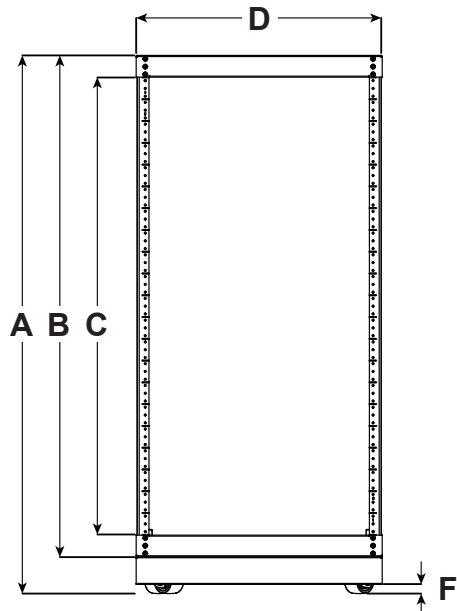

SR-CUSTOM Series
Floor Standing Rack System

Rack Dimensions (No Accessories)

Front

Side

Model	A Height w/ Casters	B Height w/o Casters*	C Racking Height	D Width	E Overall Depth	F Rolling Clearance	Usable Depth
SR-CUSTOM-21U-20IN	43.25"	40.25"	36.75"	19.77"	20.16"	0.75"	20"
SR-CUSTOM-21U-24IN	43.25"	40.25"	36.75"	19.77"	24.16"	0.75"	24"
SR-CUSTOM-27U-20IN	53.75"	50.75"	47.25"	19.77"	20.16"	0.75"	20"
SR-CUSTOM-27U-24IN	53.75"	50.75"	47.25"	19.77"	24.16"	0.75"	24"
SR-CUSTOM-32U-20IN	62.5"	59.5"	56"	19.77"	20.16"	0.75"	20"
SR-CUSTOM-32U-24IN	62.5"	59.5"	56"	19.77"	24.16"	0.75"	24"
SR-CUSTOM-37U-20IN	71.25"	68.25"	64.75"	19.77"	20.16"	0.75"	20"
SR-CUSTOM-37U-24IN	71.25"	68.25"	64.75"	19.77"	24.16"	0.75"	24"
SR-CUSTOM-42U-20IN	79.9"	76.9"	73.5"	19.77"	20.16"	0.75"	20"
SR-CUSTOM-42U-24IN	79.9"	76.9"	73.5"	19.77"	24.16"	0.75"	24"

*With leveling feet installed at minimum height.

SR-CUSTOM Series
Floor Standing Rack System

Rack Dimensions (With Accessories)

Front

Side

Model	A Width Including Side Panels	B Side Panel Width SR-CUST-SP-XXU-XXIN	C Depth w/ Front & Rear Doors	D Front/Rear Door Depth SR-CUST-DOOR-XXU-GLS SR-CUST-DOOR-XXU-SLD
SR-CUSTOM-21U-20IN	21.02"	0.63"	23.31"	1.58"
SR-CUSTOM-21U-24IN	21.02"	0.63"	27.31"	1.58"
SR-CUSTOM-27U-20IN	21.02"	0.63"	23.31"	1.58"
SR-CUSTOM-27U-24IN	21.02"	0.63"	27.31"	1.58"
SR-CUSTOM-32U-20IN	21.02"	0.63"	23.31"	1.58"
SR-CUSTOM-32U-24IN	21.02"	0.63"	27.31"	1.58"
SR-CUSTOM-37U-20IN	21.02"	0.63"	23.31"	1.58"
SR-CUSTOM-37U-24IN	21.02"	0.63"	27.31"	1.58"
SR-CUSTOM-42U-20IN	21.02"	0.63"	23.31"	1.58"
SR-CUSTOM-42U-24IN	21.02"	0.63"	27.31"	1.58"