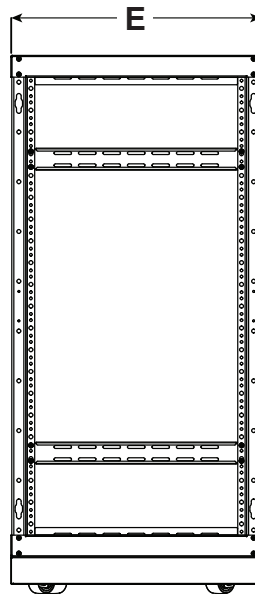

SR-CUSTOM Series
Floor Standing Rack System

Rack Dimensions (No Accessories)

Front

Side

Model	A Height w/ Casters	B Height w/o Casters*	C Racking Height	D Width	E Overall Depth	F Rolling Clearance	Usable Depth
SR-CUSTOM-21U-20IN	43.25"	40.25"	36.75"	19.77"	20.16"	0.75"	20"
SR-CUSTOM-21U-24IN	43.25"	40.25"	36.75"	19.77"	24.16"	0.75"	24"
SR-CUSTOM-27U-20IN	53.75"	50.75"	47.25"	19.77"	20.16"	0.75"	20"
SR-CUSTOM-27U-24IN	53.75"	50.75"	47.25"	19.77"	24.16"	0.75"	24"
SR-CUSTOM-32U-20IN	62.5"	59.5"	56"	19.77"	20.16"	0.75"	20"
SR-CUSTOM-32U-24IN	62.5"	59.5"	56"	19.77"	24.16"	0.75"	24"
SR-CUSTOM-37U-20IN	71.25"	68.25"	64.75"	19.77"	20.16"	0.75"	20"
SR-CUSTOM-37U-24IN	71.25"	68.25"	64.75"	19.77"	24.16"	0.75"	24"
SR-CUSTOM-42U-20IN	79.9"	76.9"	73.5"	19.77"	20.16"	0.75"	20"
SR-CUSTOM-42U-24IN	79.9"	76.9"	73.5"	19.77"	24.16"	0.75"	24"

*With leveling feet installed at minimum height.

SR-CUSTOM Series
Floor Standing Rack System

Rack Dimensions (With Accessories)

Front

Side

Model	A Width Including Side Panels	B Side Panel Width SR-CUST-SP-XXU-XXIN	C Depth w/ Front & Rear Doors	D Front/Rear Door Depth SR-CUST-DOOR-XXU-GLS SR-CUST-DOOR-XXU-SLD
SR-CUSTOM-21U-20IN	21.02"	0.63"	23.31"	1.58"
SR-CUSTOM-21U-24IN	21.02"	0.63"	27.31"	1.58"
SR-CUSTOM-27U-20IN	21.02"	0.63"	23.31"	1.58"
SR-CUSTOM-27U-24IN	21.02"	0.63"	27.31"	1.58"
SR-CUSTOM-32U-20IN	21.02"	0.63"	23.31"	1.58"
SR-CUSTOM-32U-24IN	21.02"	0.63"	27.31"	1.58"
SR-CUSTOM-37U-20IN	21.02"	0.63"	23.31"	1.58"
SR-CUSTOM-37U-24IN	21.02"	0.63"	27.31"	1.58"
SR-CUSTOM-42U-20IN	21.02"	0.63"	23.31"	1.58"
SR-CUSTOM-42U-24IN	21.02"	0.63"	27.31"	1.58"