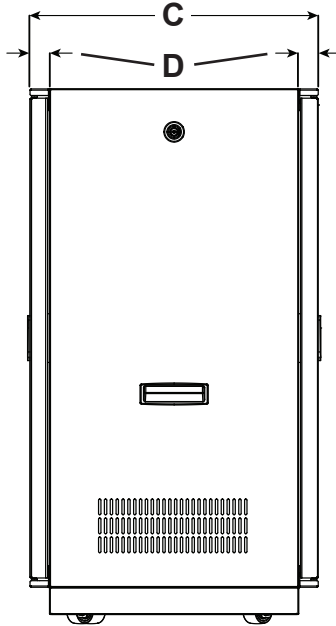

SR-CUSTOM Series
Floor Standing Rack System

Rack Dimensions (No Accessories)

Front

Side

Model	A Height w/ Casters	B Height w/o Casters*	C Racking Height	D Width	E Overall Depth	F Rolling Clearance	Usable Depth
SR-CUSTOM-21U-20IN	43.25"	40.25"	36.75"	19.77"	20.16"	0.75"	20"
SR-CUSTOM-21U-24IN	43.25"	40.25"	36.75"	19.77"	24.16"	0.75"	24"
SR-CUSTOM-27U-20IN	53.75"	50.75"	47.25"	19.77"	20.16"	0.75"	20"
SR-CUSTOM-27U-24IN	53.75"	50.75"	47.25"	19.77"	24.16"	0.75"	24"
SR-CUSTOM-32U-20IN	62.5"	59.5"	56"	19.77"	20.16"	0.75"	20"
SR-CUSTOM-32U-24IN	62.5"	59.5"	56"	19.77"	24.16"	0.75"	24"
SR-CUSTOM-37U-20IN	71.25"	68.25"	64.75"	19.77"	20.16"	0.75"	20"
SR-CUSTOM-37U-24IN	71.25"	68.25"	64.75"	19.77"	24.16"	0.75"	24"
SR-CUSTOM-42U-20IN	79.9"	76.9"	73.5"	19.77"	20.16"	0.75"	20"
SR-CUSTOM-42U-24IN	79.9"	76.9"	73.5"	19.77"	24.16"	0.75"	24"

*With leveling feet installed at minimum height.

SR-CUSTOM Series
Floor Standing Rack System

Rack Dimensions (With Accessories)

Front

Side

Model	A Width Including Side Panels	B Side Panel Width SR-CUST-SP-XXU-XXIN	C Depth w/ Front & Rear Doors	D Front/Rear Door Depth SR-CUST-DOOR-XXU-GLS SR-CUST-DOOR-XXU-SLD
SR-CUSTOM-21U-20IN	21.02"	0.63"	23.31"	1.58"
SR-CUSTOM-21U-24IN	21.02"	0.63"	27.31"	1.58"
SR-CUSTOM-27U-20IN	21.02"	0.63"	23.31"	1.58"
SR-CUSTOM-27U-24IN	21.02"	0.63"	27.31"	1.58"
SR-CUSTOM-32U-20IN	21.02"	0.63"	23.31"	1.58"
SR-CUSTOM-32U-24IN	21.02"	0.63"	27.31"	1.58"
SR-CUSTOM-37U-20IN	21.02"	0.63"	23.31"	1.58"
SR-CUSTOM-37U-24IN	21.02"	0.63"	27.31"	1.58"
SR-CUSTOM-42U-20IN	21.02"	0.63"	23.31"	1.58"
SR-CUSTOM-42U-24IN	21.02"	0.63"	27.31"	1.58"