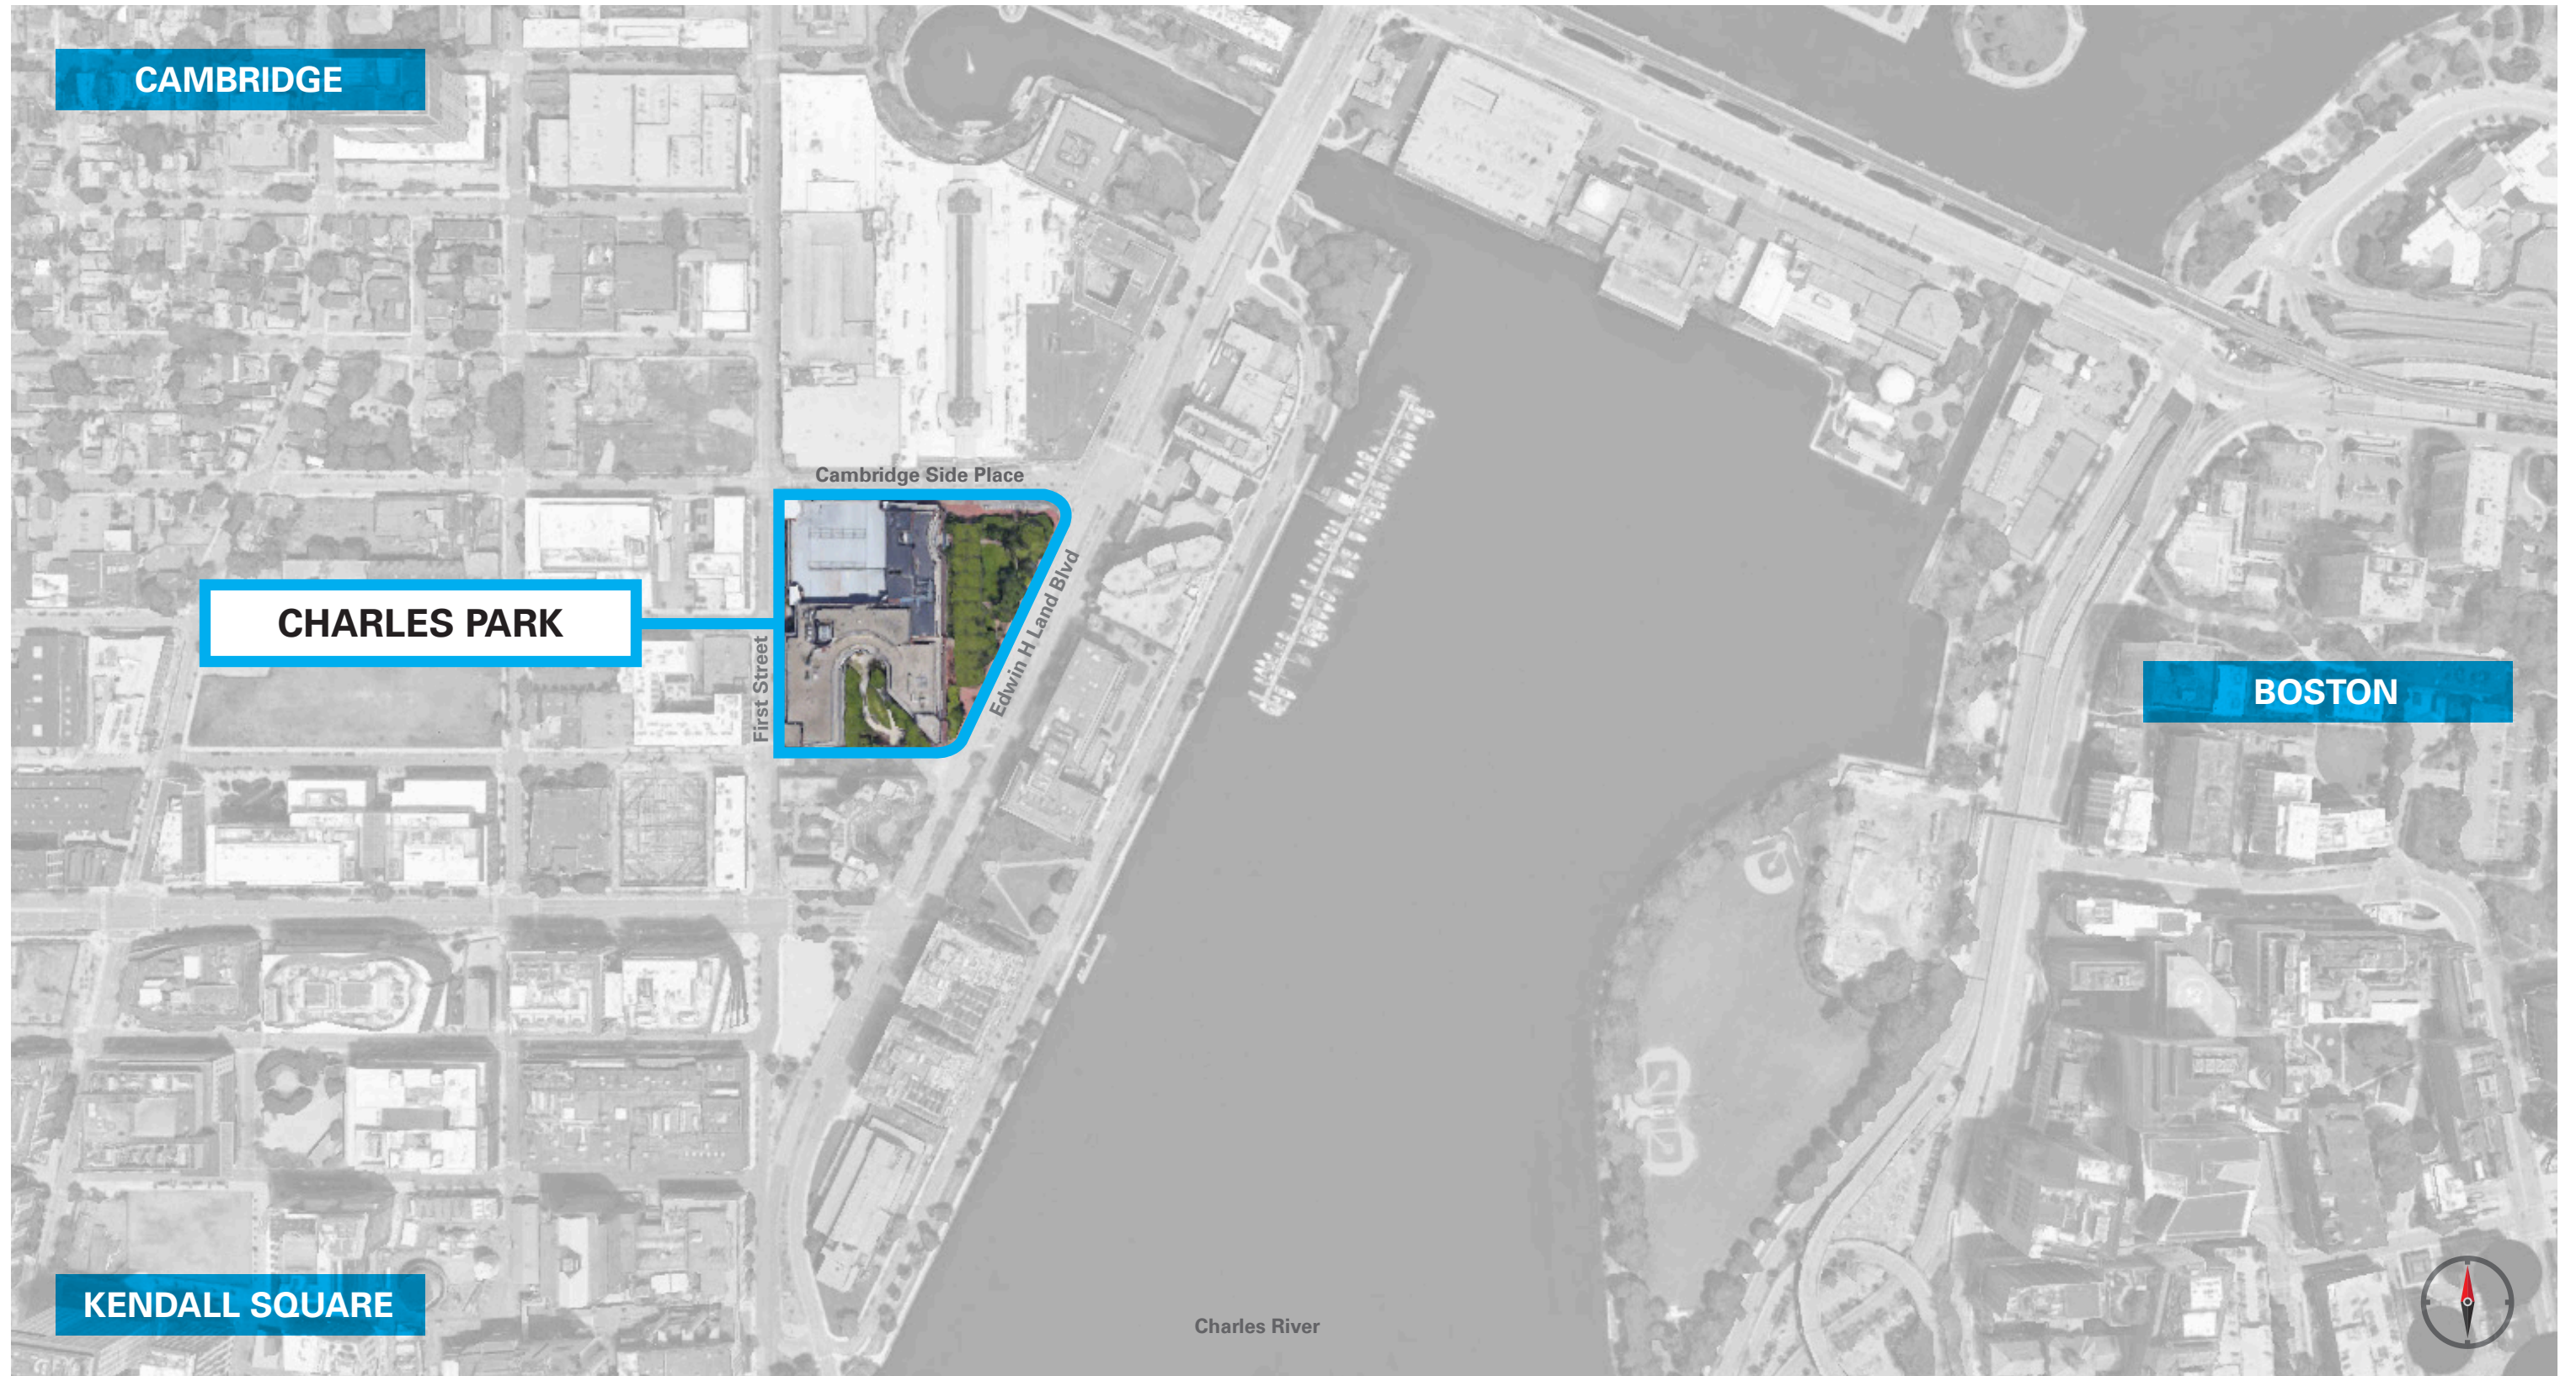

CHARLES PARK CAMBRIDGE, MA

The Davis Companies

ARCHITECTURE | PLANNING
INTERIOR DESIGN | VDC
BRANDED ENVIRONMENTS

CHARLES PARK SITE PLAN

CHARLES PARK SITE PLAN | EXISTING