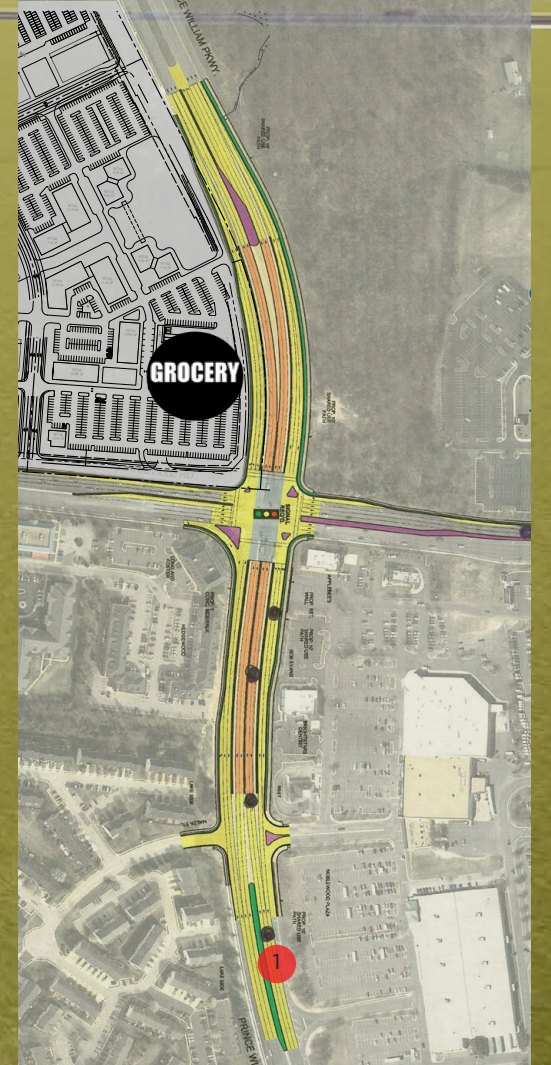

QUARTZ DISTRICT

PROJECT OVERVIEW

August 13, 2021

PRINCE WILLIAM PKWY NORTHBOUND
1,300' FROM INTERSECTION

PRINCE WILLIAM PKWY NORTHBOUND
1,000' FROM INTERSECTION

PRINCE WILLIAM PKWY NORTHBOUND
500' FROM INTERSECTION

PRINCE WILLIAM PKWY - MINNIEVILLE RD
INTERSECTION

MINNIEVILLE RD WESTBOUND
800' FROM INTERSECTION

MINNIEVILLE RD EASTBOUND
900' FROM INTERSECTION

RENDERINGS

MARKET CORNER

PRINCE WILLIAM PKWY - MINNIEVILLE RD

MARKET AERIAL

MARKET ENTRANCE

CENTRAL OPEN SPACE AND RESTAURANTS

URBAN DISTRICT CORE

THANK YOU

streetsense.