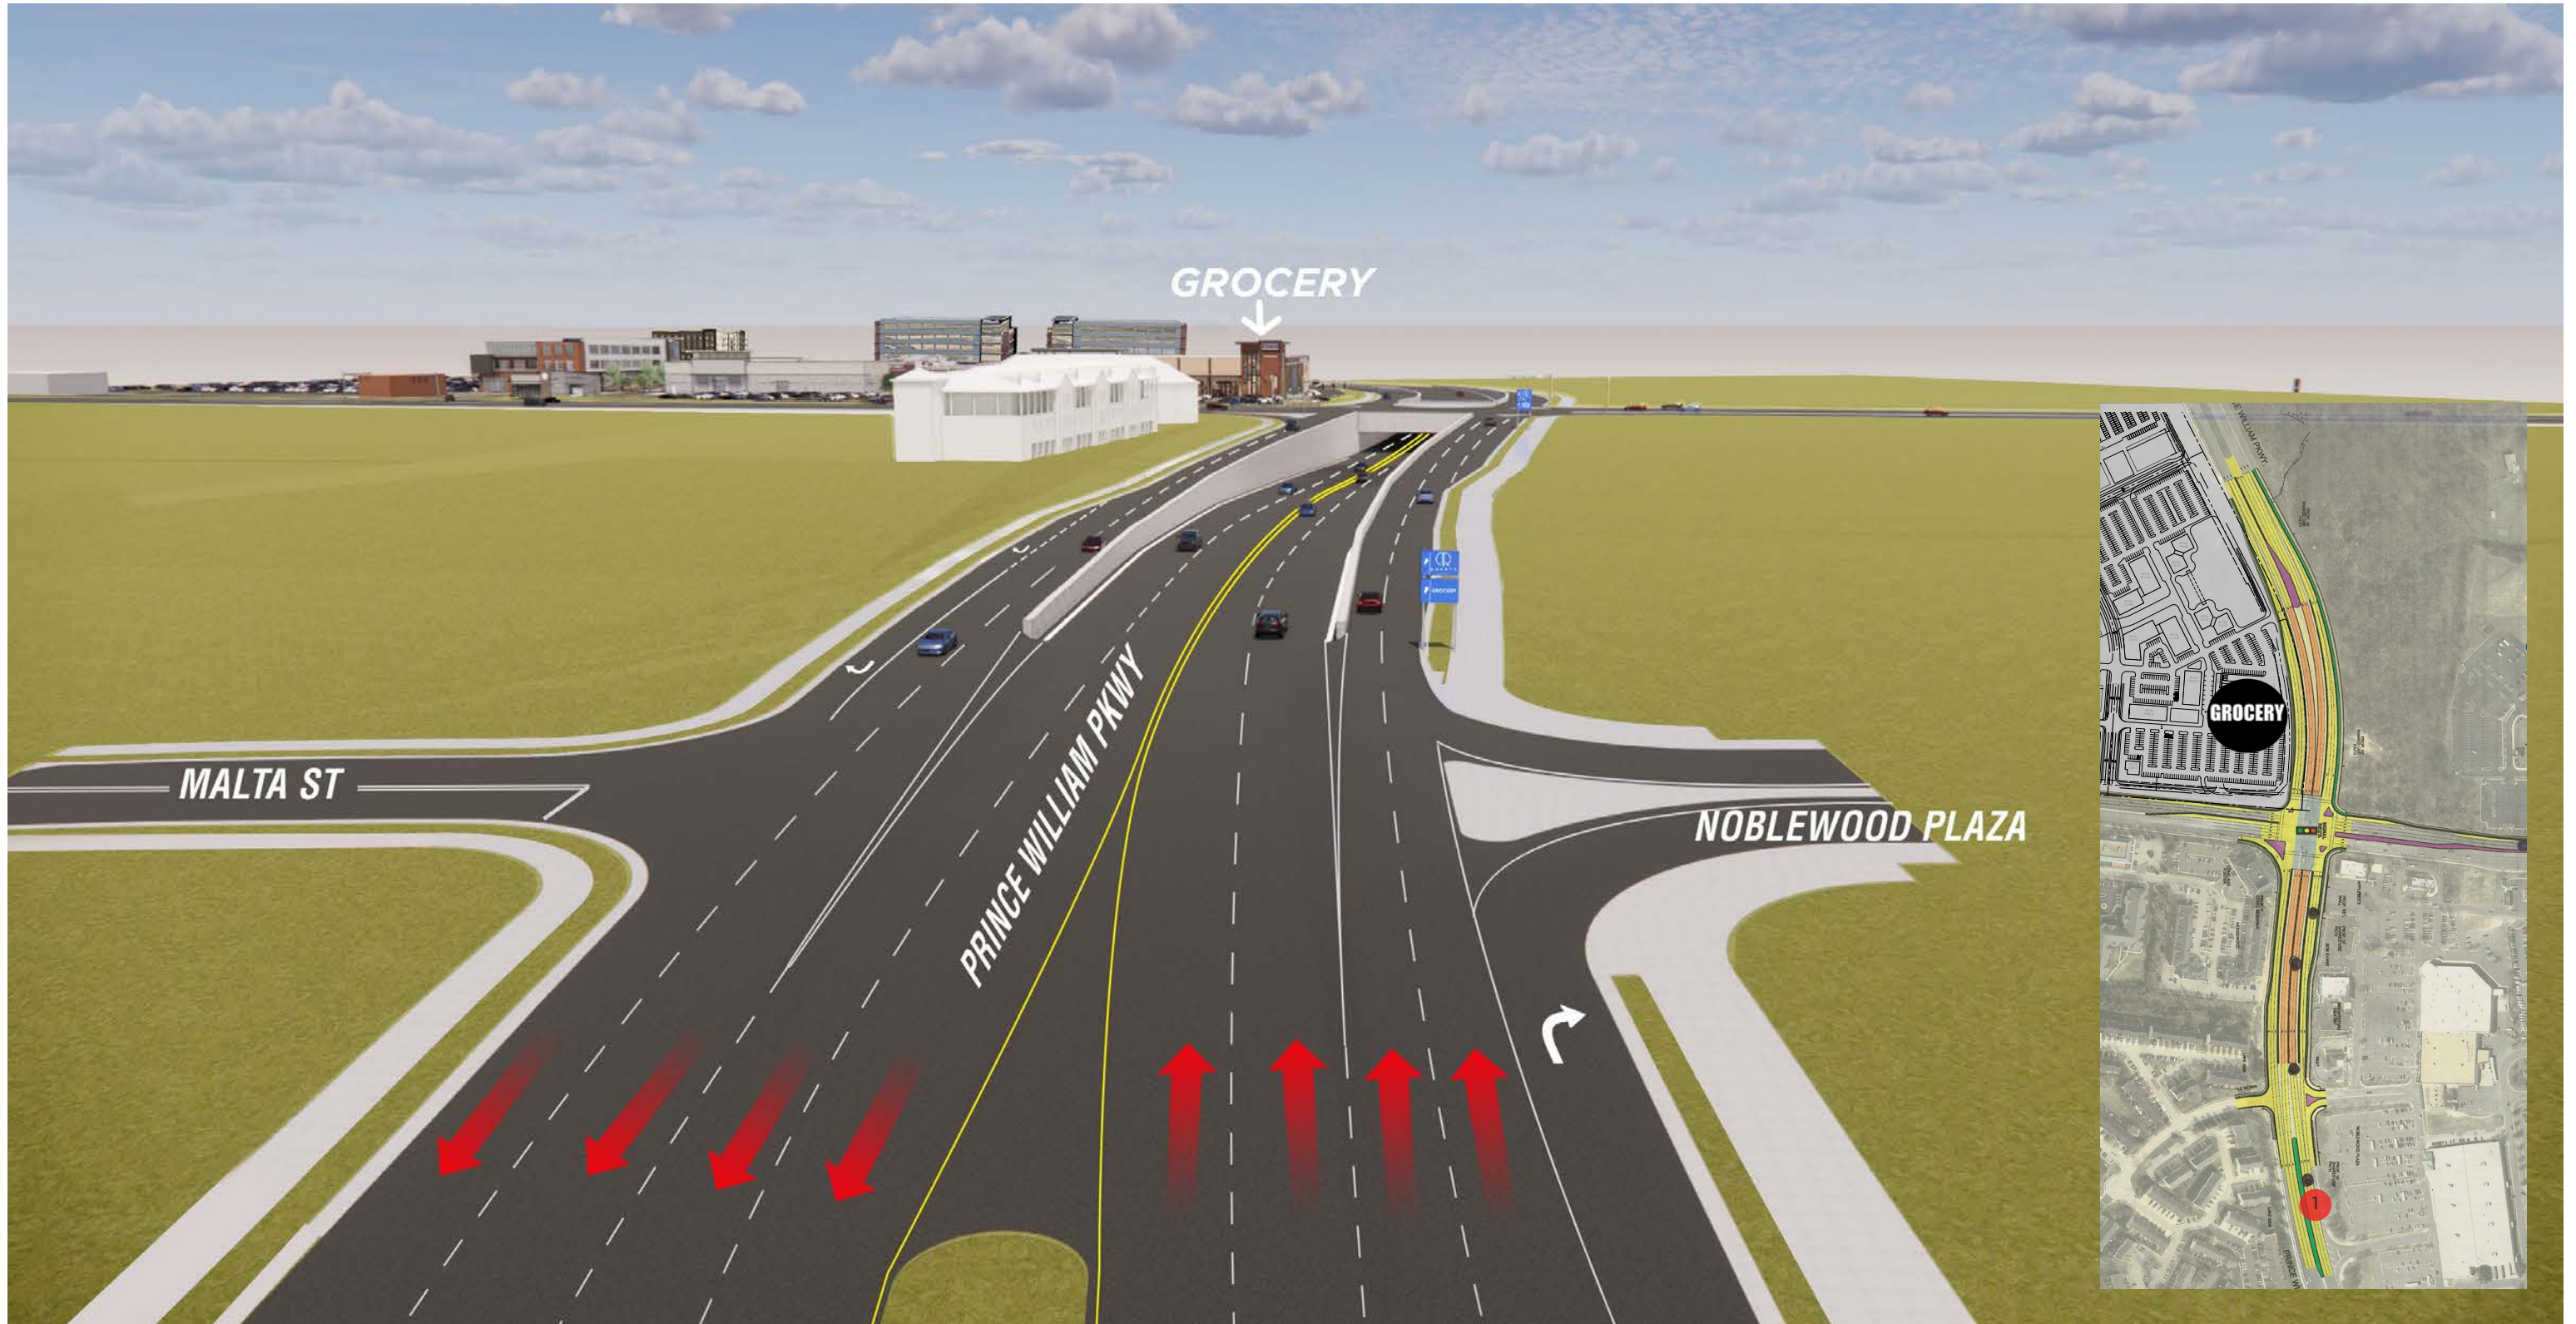

QUARTZ DISTRICT

PROJECT OVERVIEW

August 13, 2021

PRINCE WILLIAM PKWY NORTHBOUND
1,300' FROM INTERSECTION

PRINCE WILLIAM PKWY NORTHBOUND
1,000' FROM INTERSECTION

PRINCE WILLIAM PKWY NORTHBOUND
500' FROM INTERSECTION

PRINCE WILLIAM PKWY - MINNIEVILLE RD
INTERSECTION

MINNIEVILLE RD WESTBOUND
800' FROM INTERSECTION

MINNIEVILLE RD EASTBOUND
900' FROM INTERSECTION

RENDERINGS

MARKET CORNER

PRINCE WILLIAM PKWY - MINNIEVILLE RD

MARKET AERIAL

MARKET ENTRANCE

CENTRAL OPEN SPACE AND RESTAURANTS

URBAN DISTRICT CORE

THANK YOU

streetsense.