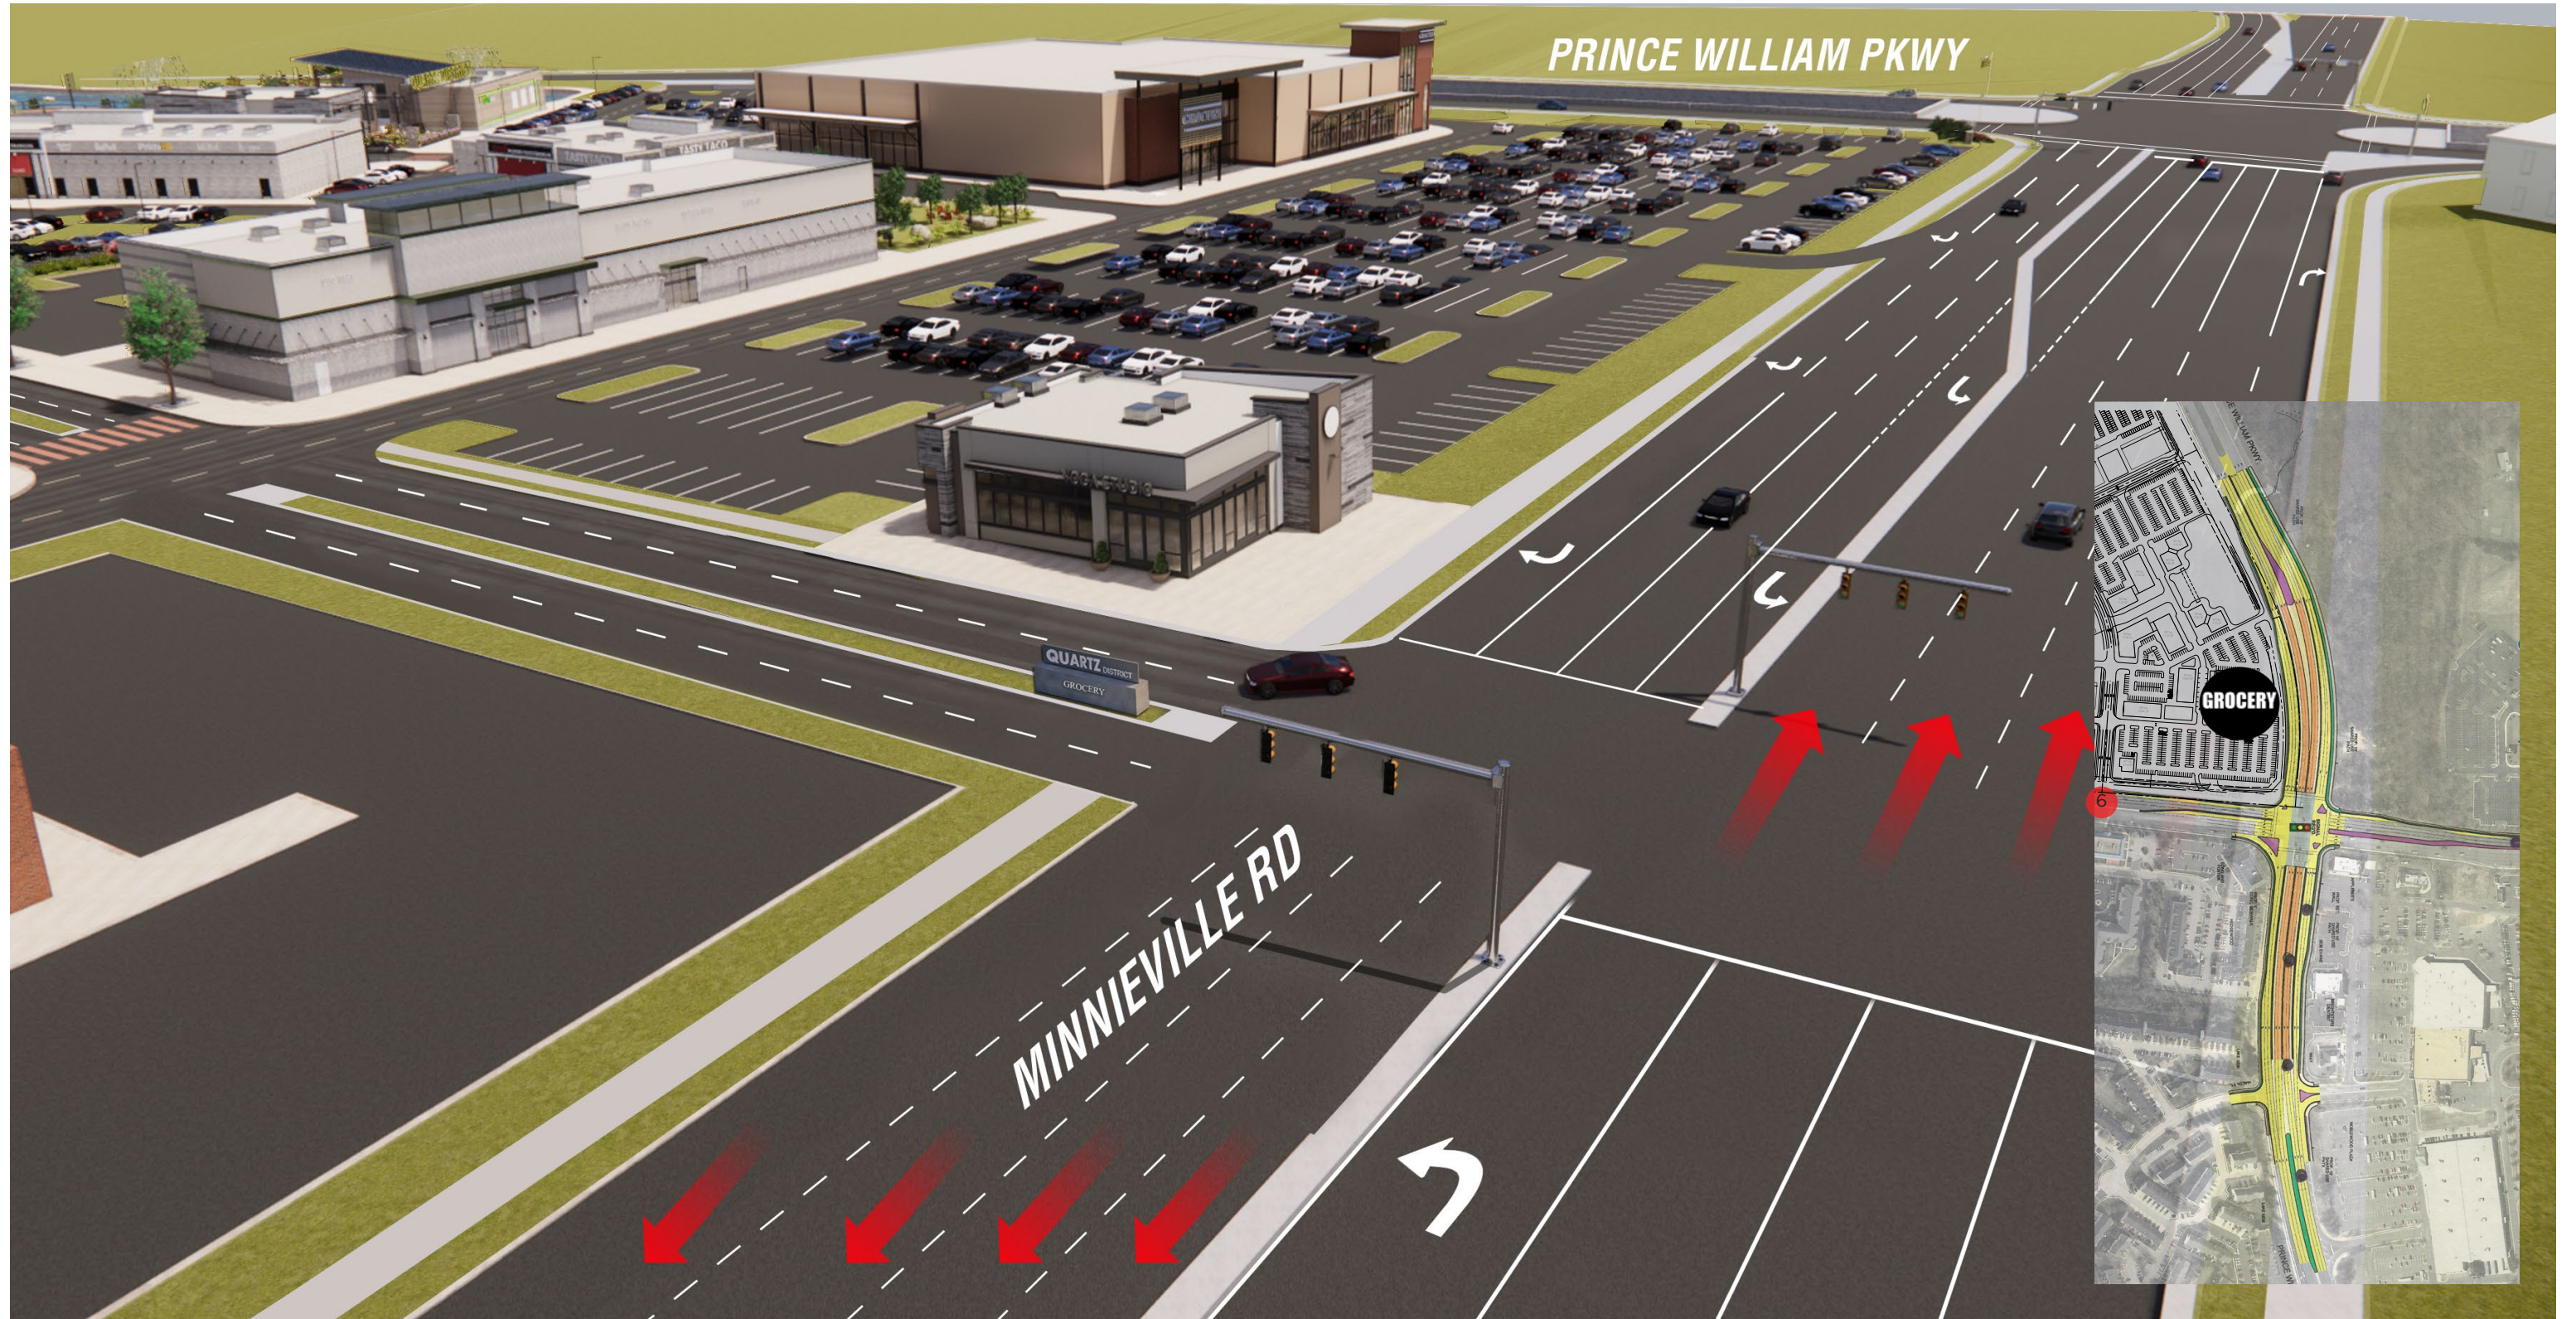

QUARTZ DISTRICT

PROJECT OVERVIEW

August 13, 2021

PRINCE WILLIAM PKWY NORTHBOUND
1,300' FROM INTERSECTION

PRINCE WILLIAM PKWY NORTHBOUND
1,000' FROM INTERSECTION

PRINCE WILLIAM PKWY NORTHBOUND
500' FROM INTERSECTION

PRINCE WILLIAM PKWY - MINNIEVILLE RD
INTERSECTION

MINNIEVILLE RD WESTBOUND
800' FROM INTERSECTION

MINNIEVILLE RD EASTBOUND
900' FROM INTERSECTION

RENDERINGS

MARKET CORNER

PRINCE WILLIAM PKWY - MINNIEVILLE RD

MARKET AERIAL

MARKET ENTRANCE

CENTRAL OPEN SPACE AND RESTAURANTS

URBAN DISTRICT CORE

THANK YOU

streetsense.