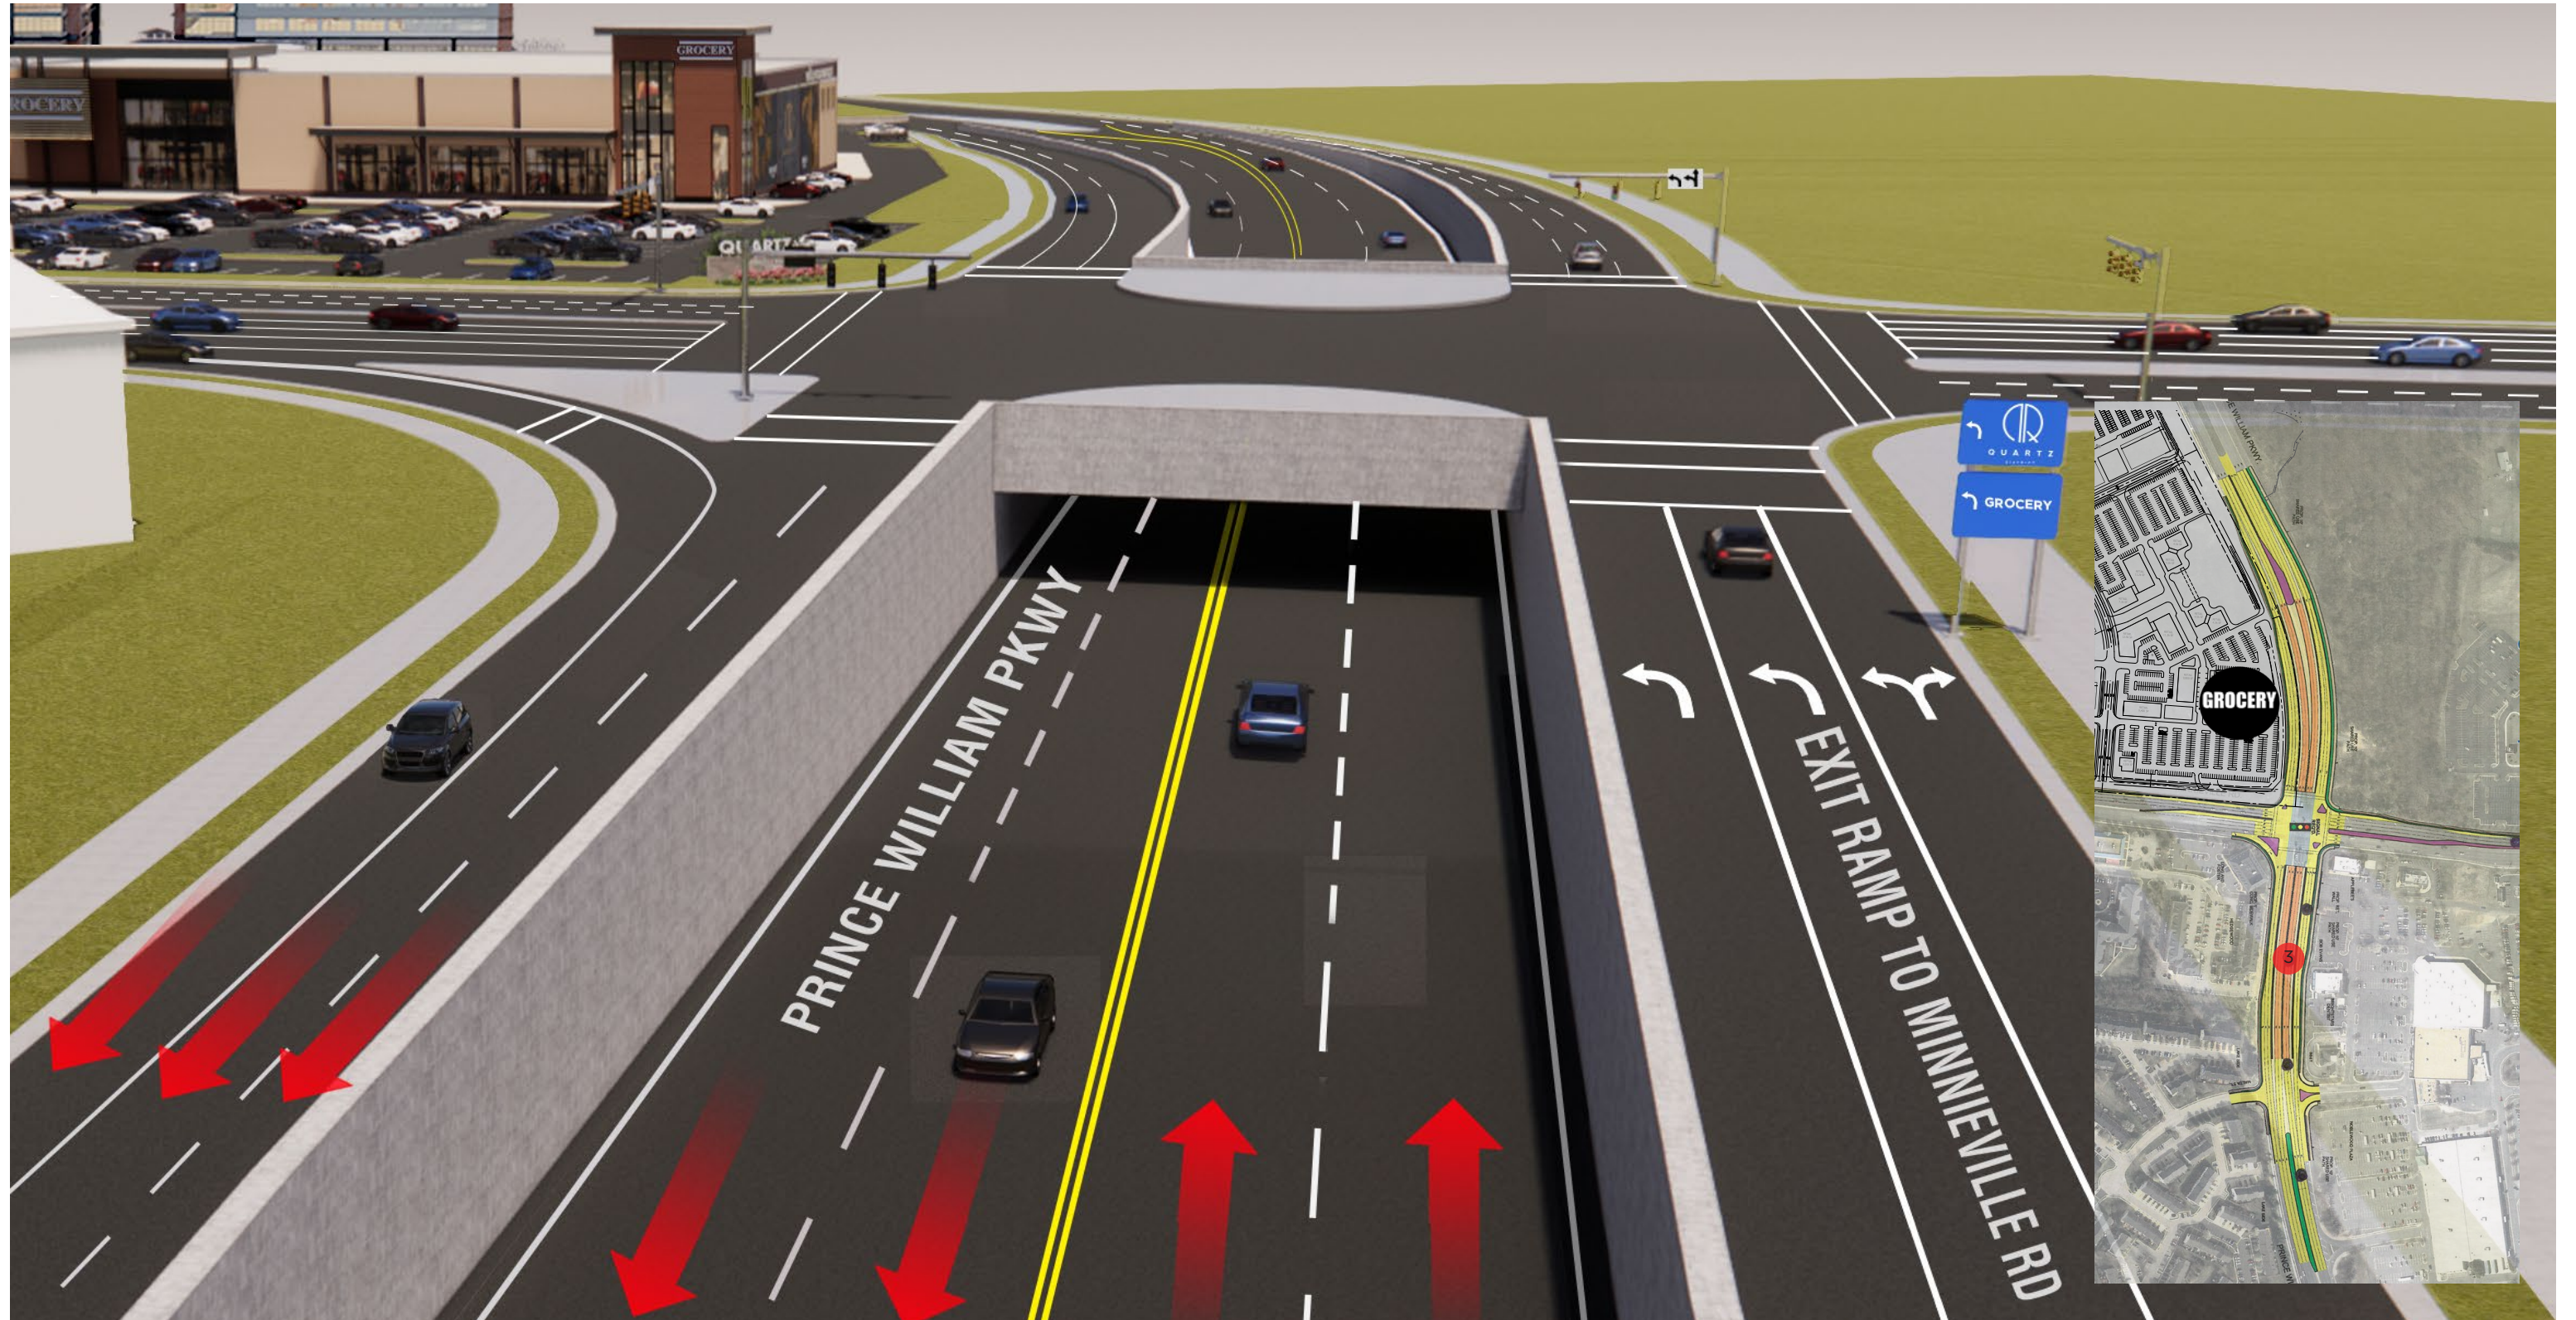

QUARTZ DISTRICT

PROJECT OVERVIEW

August 13, 2021

PRINCE WILLIAM PKWY NORTHBOUND
1,300' FROM INTERSECTION

PRINCE WILLIAM PKWY NORTHBOUND
1,000' FROM INTERSECTION

PRINCE WILLIAM PKWY NORTHBOUND
500' FROM INTERSECTION

PRINCE WILLIAM PKWY - MINNIEVILLE RD
INTERSECTION

MINNIEVILLE RD WESTBOUND
800' FROM INTERSECTION

MINNIEVILLE RD EASTBOUND
900' FROM INTERSECTION

RENDERINGS

MARKET CORNER

PRINCE WILLIAM PKWY - MINNIEVILLE RD

MARKET AERIAL

MARKET ENTRANCE

CENTRAL OPEN SPACE AND RESTAURANTS

URBAN DISTRICT CORE

THANK YOU

streetsense.