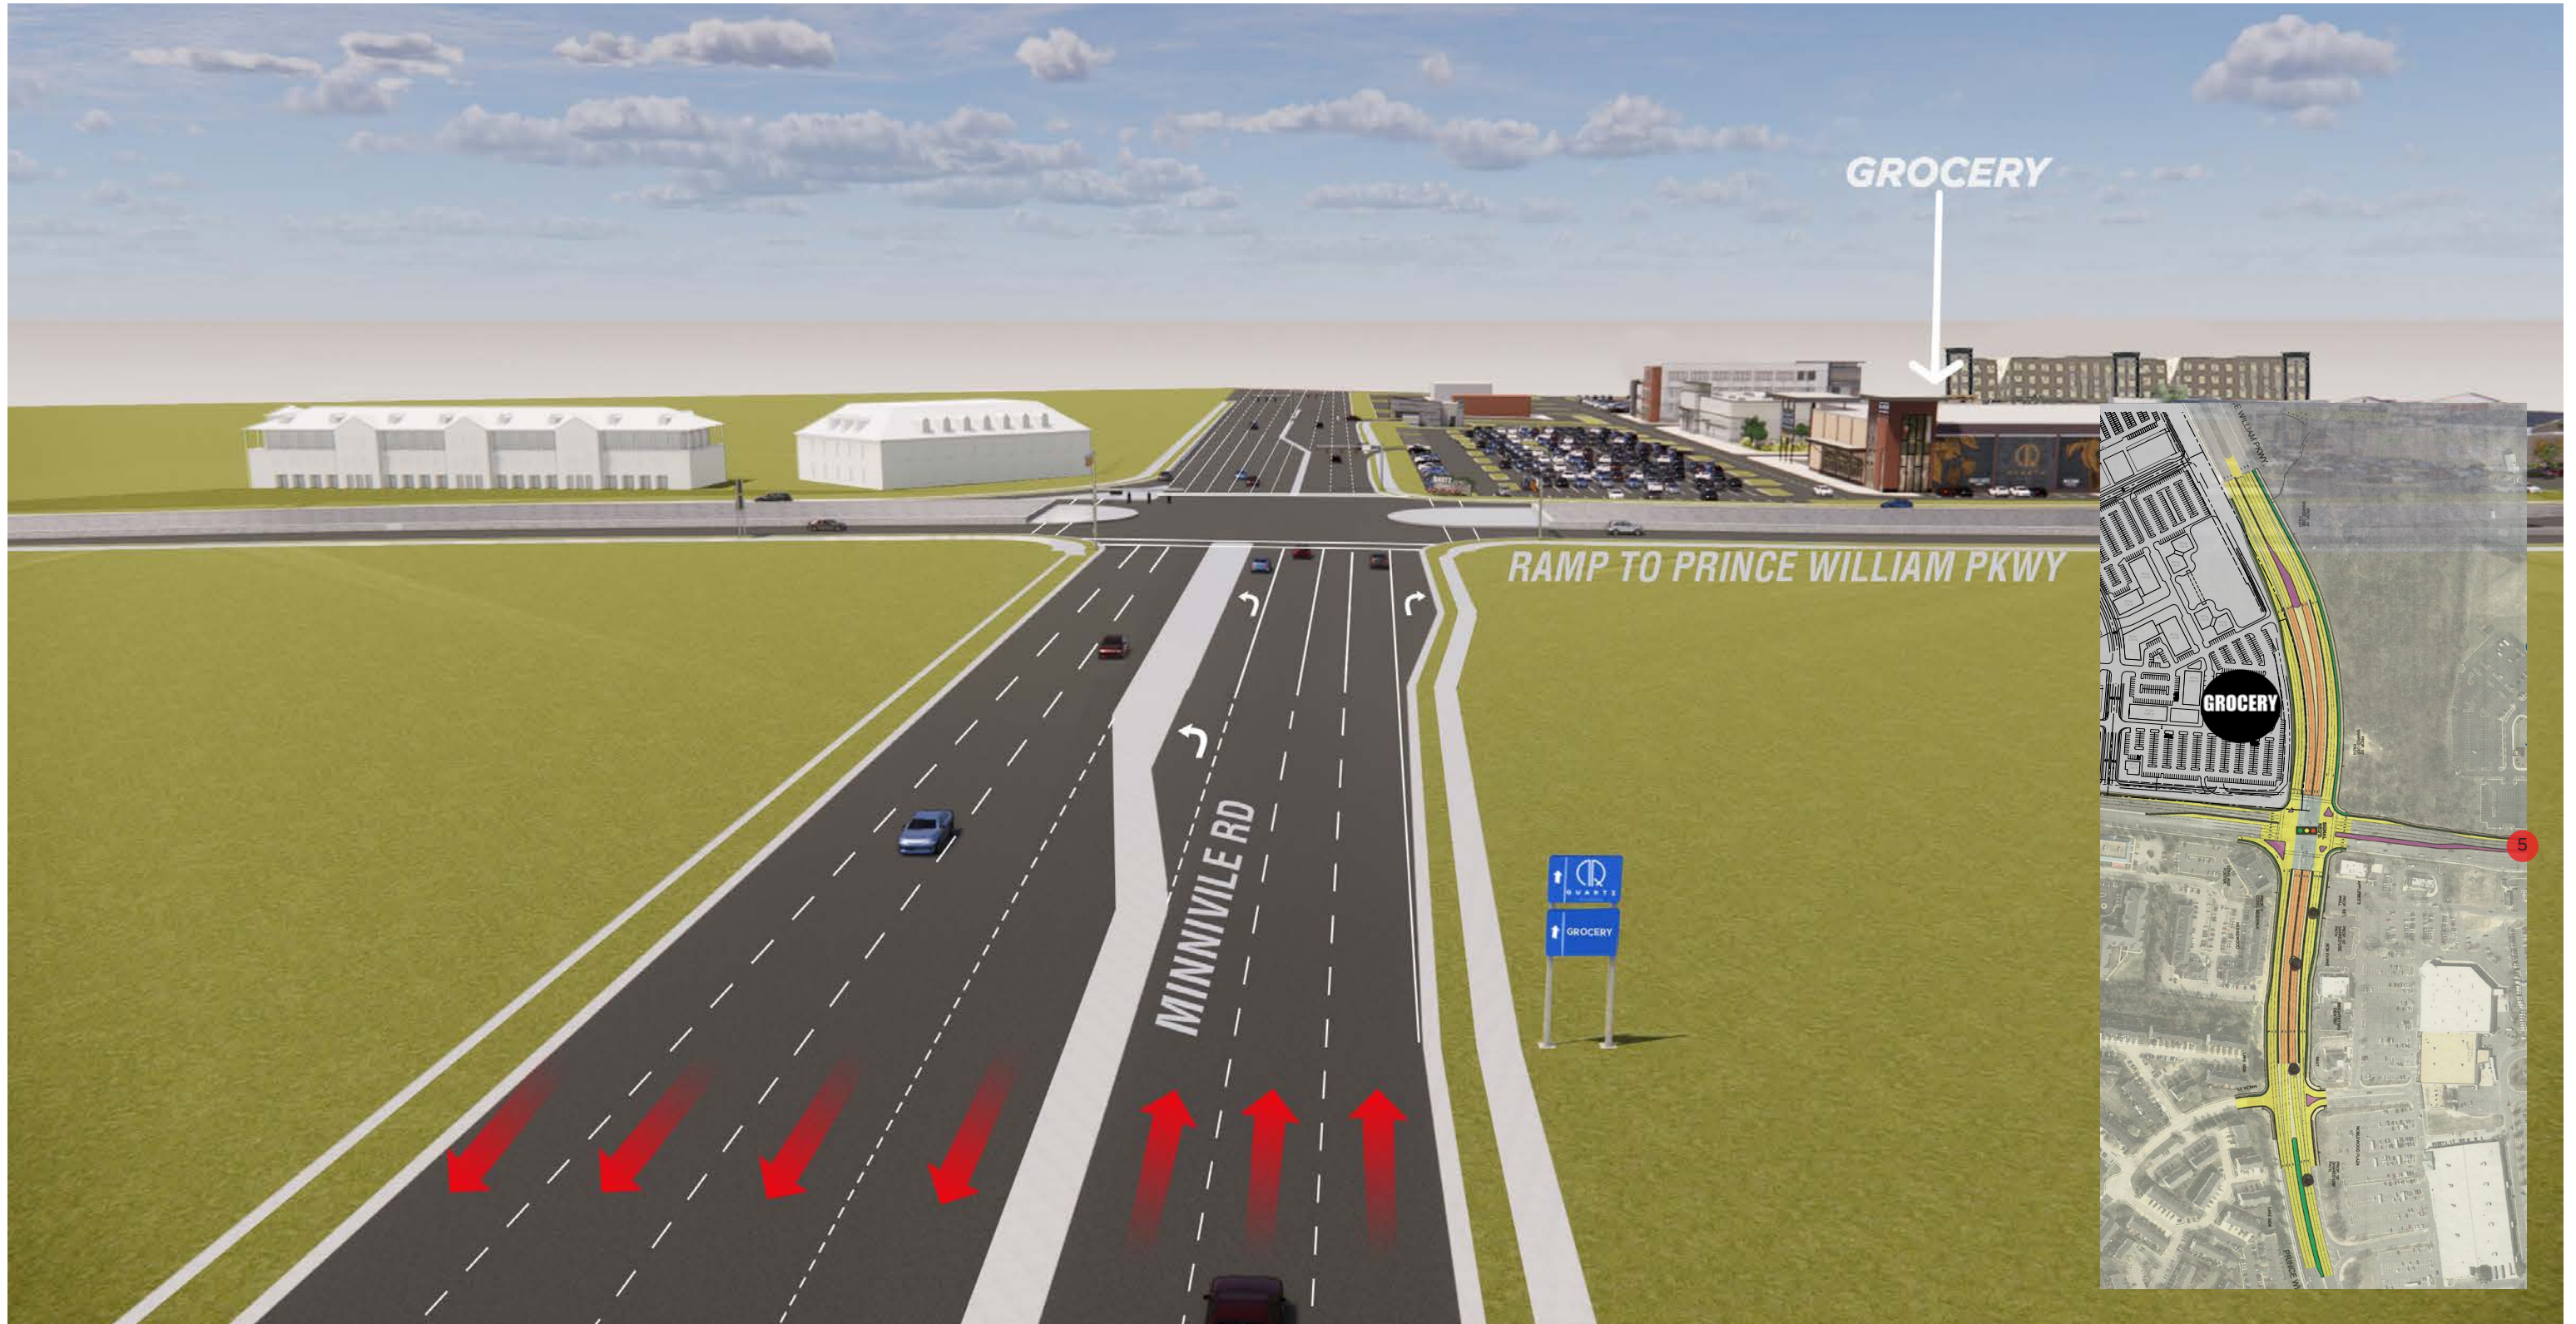

QUARTZ DISTRICT

PROJECT OVERVIEW

August 13, 2021

PRINCE WILLIAM PKWY NORTHBOUND
1,300' FROM INTERSECTION

PRINCE WILLIAM PKWY NORTHBOUND
1,000' FROM INTERSECTION

PRINCE WILLIAM PKWY NORTHBOUND
500' FROM INTERSECTION

PRINCE WILLIAM PKWY - MINNIEVILLE RD
INTERSECTION

MINNIEVILLE RD WESTBOUND
800' FROM INTERSECTION

MINNIEVILLE RD EASTBOUND
900' FROM INTERSECTION

RENDERINGS

MARKET CORNER

PRINCE WILLIAM PKWY - MINNIEVILLE RD

MARKET AERIAL

MARKET ENTRANCE

CENTRAL OPEN SPACE AND RESTAURANTS

URBAN DISTRICT CORE

THANK YOU

streetsense.