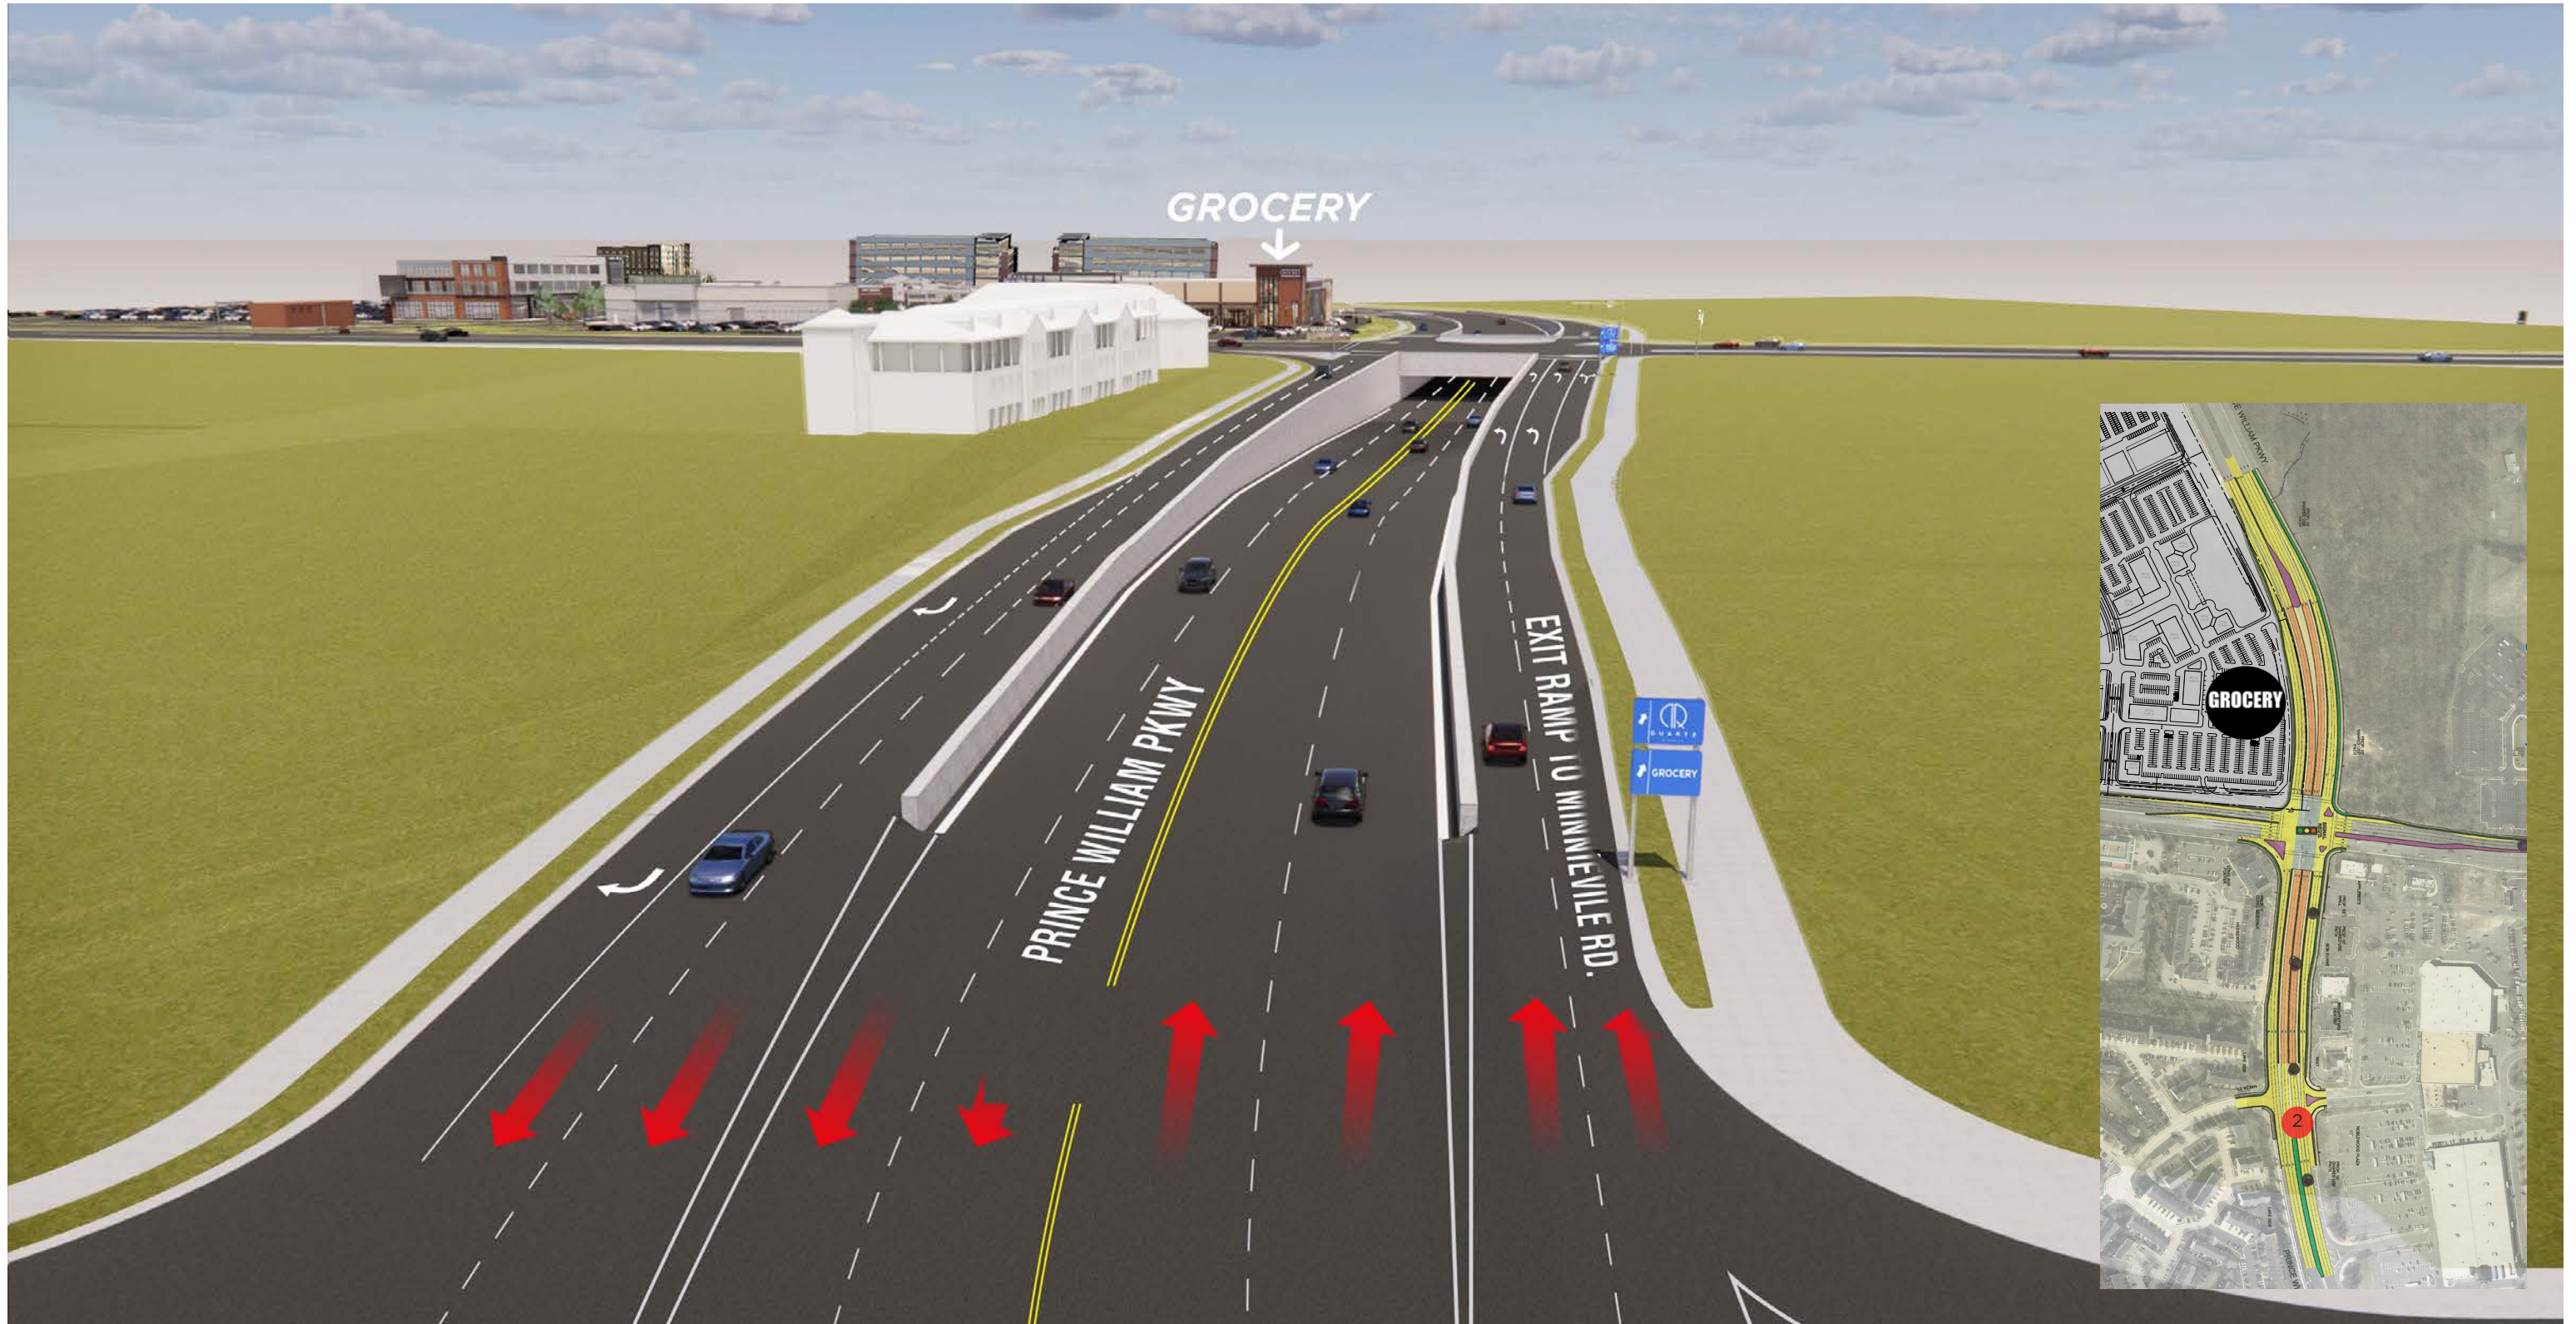

QUARTZ DISTRICT

PROJECT OVERVIEW

August 13, 2021

PRINCE WILLIAM PKWY NORTHBOUND
1,300' FROM INTERSECTION

PRINCE WILLIAM PKWY NORTHBOUND
1,000' FROM INTERSECTION

PRINCE WILLIAM PKWY NORTHBOUND
500' FROM INTERSECTION

PRINCE WILLIAM PKWY - MINNIEVILLE RD
INTERSECTION

MINNIEVILLE RD WESTBOUND
800' FROM INTERSECTION

MINNIEVILLE RD EASTBOUND
900' FROM INTERSECTION

RENDERINGS

MARKET CORNER

PRINCE WILLIAM PKWY - MINNIEVILLE RD

MARKET AERIAL

MARKET ENTRANCE

CENTRAL OPEN SPACE AND RESTAURANTS

URBAN DISTRICT CORE

THANK YOU

streetsense.