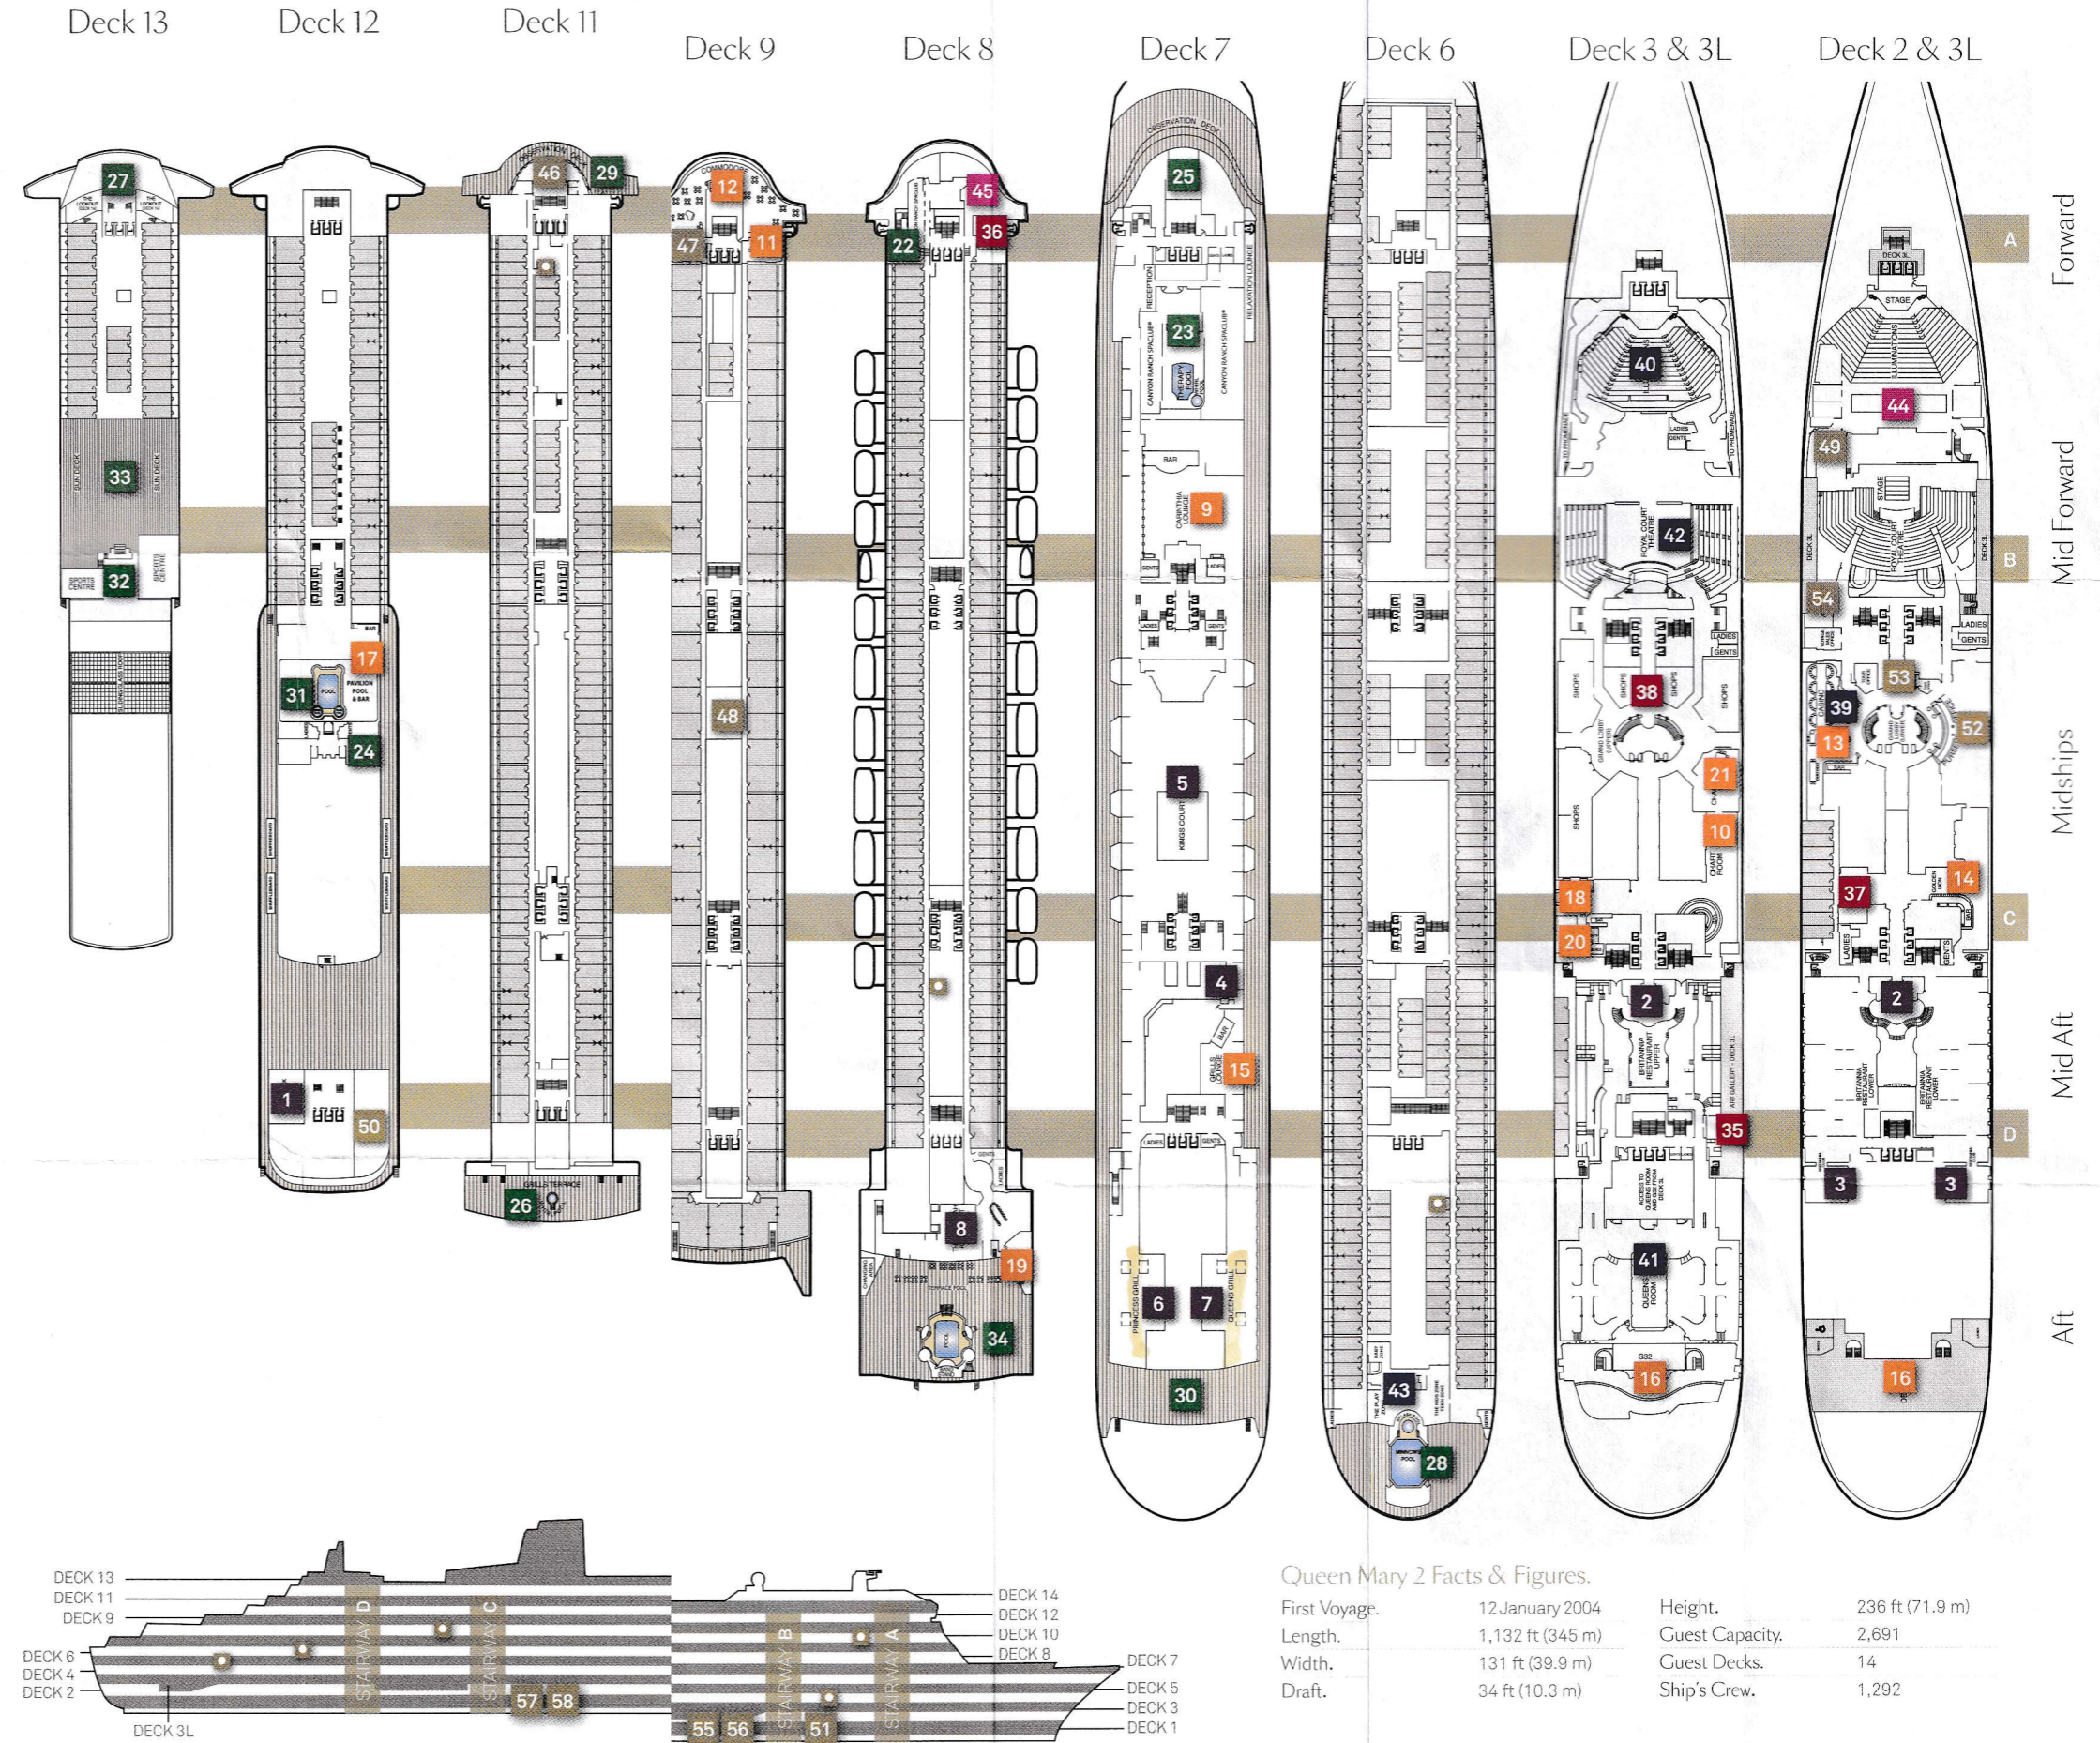

- **33** Sun Deck.
  Deck 13 Stairway B
- **34** Terrace Pool.
  Deck 8 Stairway D

Shopping

- **35** Art Gallery.
  Deck 3L Stairway C (Starboard)
- **36** Bookshop.
  Deck 8 Stairway A (Starboard)
- **37** Photo Gallery.
  Deck 2 Stairway C
- **38** Shops.
  Deck 3 Stairway B or C

Entertainment

- **39** Empire Casino.
  Deck 2 Stairway B (Port) or via Grand Lobby
- **40** Illuminations (Planetarium).
  Deck 3 Stairway A or B
- **41** Queens Room.
  Deck 3 Stairway D
- **42** Royal Court Theatre.
  Deck 2 & 3 Stairway B
- **43** The Zone (Children's Facilities).
  Deck 6 Stairway D (Port)

Enrichment

- **44** Cunard ConneXions.
  iStudy.
  Deck 2 Stairway A
- **45** Library.
  Deck 8 Stairway A (Starboard)

Services

- **46** Atlantic Room.
  Deck 11 Stairway A
- **47** Boardroom.
  Deck 9 Stairway A (Port)
- **48** Concierge Lounge.
  Deck 9 Stairway B or C (Midship)
- **49** Internet Centre.
  Deck 2 Stairway A (Port)
- **50** Kennels.
  Deck 12 Stairway D (Starboard)
- **51** Medical Centre.
  Deck 1 Stairway B (Port)
- **52** Purser's Office.
  Deck 2 Stairway B (Starboard) or via Grand Lobby
- **53** Tour Office.
  Deck 2 Stairway B (Starboard)
- **54** Voyage Sales Office.
  Deck 2 Stairway B (Port)

Tender Embarkation Lounges

- **55** Belgravia.
  Deck 1 Stairway B (Port)
- **56** Chelsea.
  Deck 1 Stairway B (Starboard)
- **57** Kensington.
  Deck 1 Stairway C (Port)
- **58** Knightsbridge.
  Deck 1 Stairway C (Starboard)
- Self Service Laundry Facilities.
  Deck 4, 5, 6, 8, 10 & 11

Queen Mary 2 Facts & Figures

First Voyage.	12 January 2004	Height.	236 ft (71.9 m)
Length.	1,132 ft (345 m)	Guest Capacity.	2,691
Width.	131 ft (39.9 m)	Guest Decks.	14
Draft.	34 ft (10.3 m)	Ship's Crew.	1,292