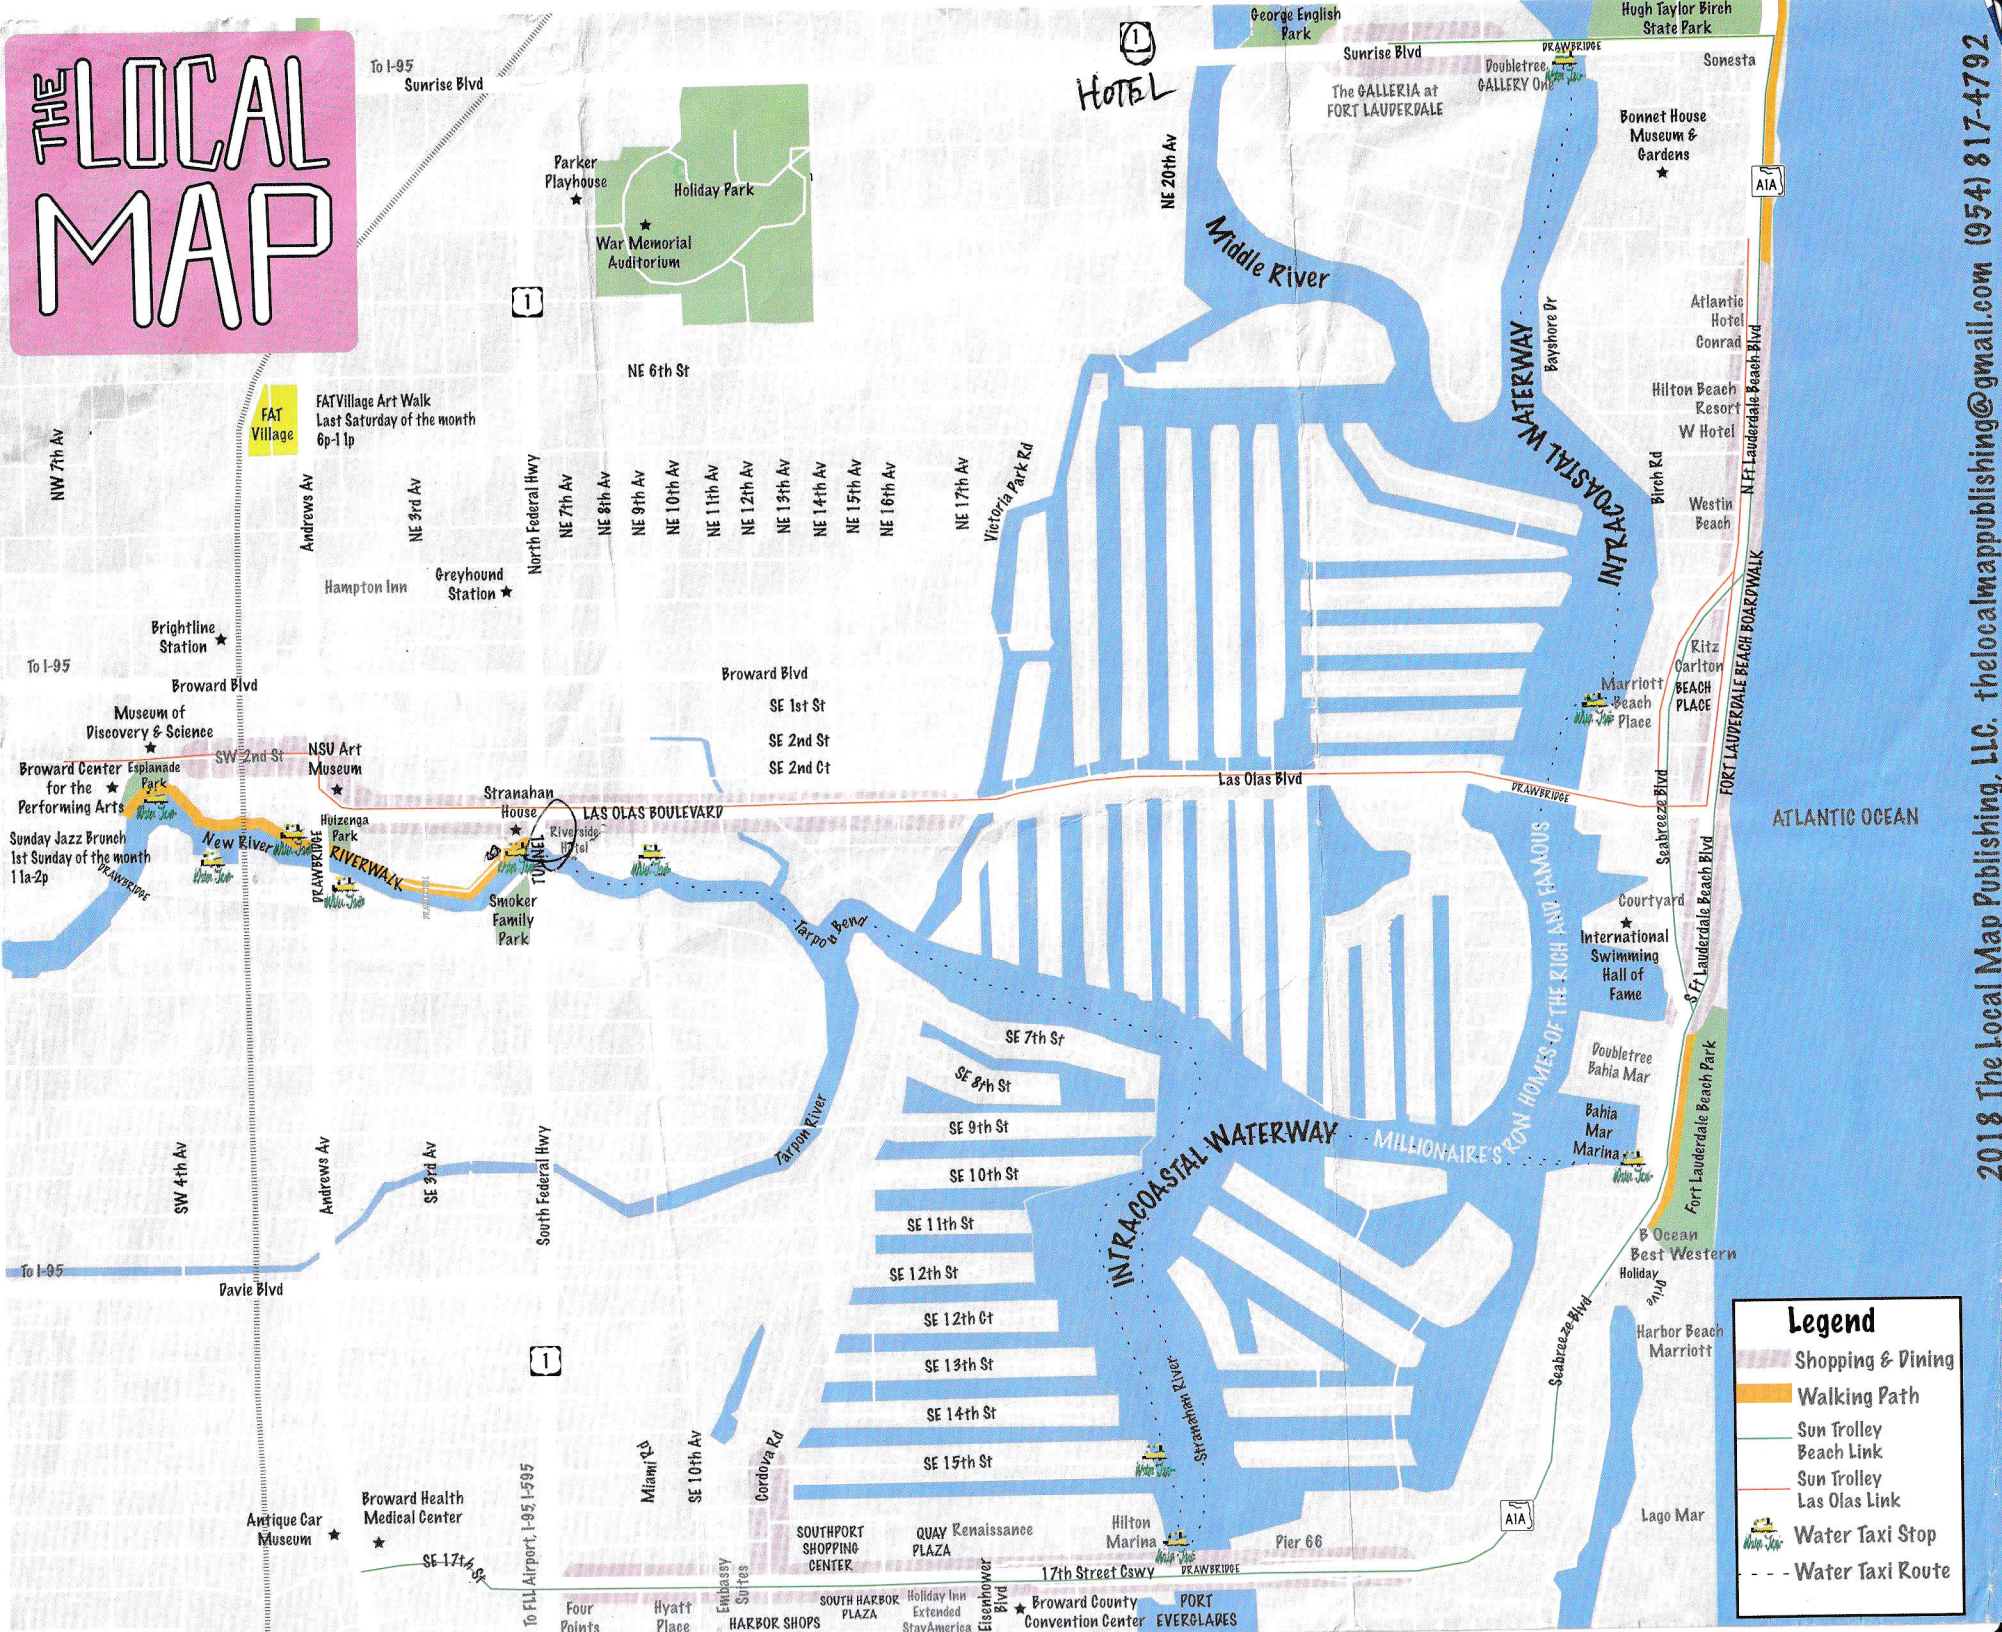

THE LOCAL MAP

Legend

- Shopping & Dining
- Walking Path
- Sun Trolley
- Beach Link
- Sun Trolley
- Las Olas Link
- Water Taxi Stop
- Water Taxi Route