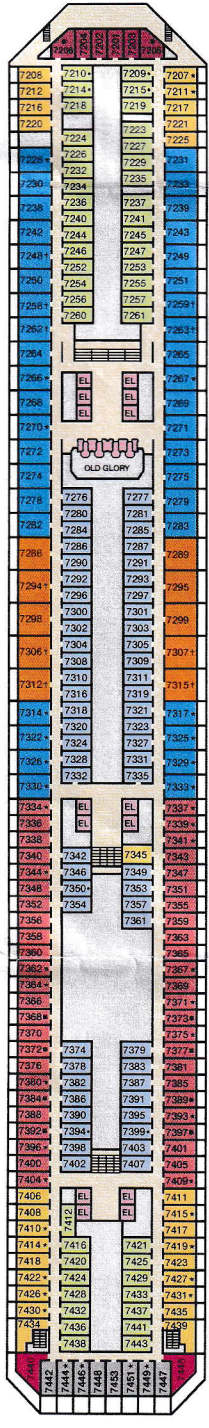

CATEGORIES

- 1A Interior Upper/Lower
- PT Porthole
- 4A 4B 4C 4D 4E 4F 4G 4H Interior
- 4I Interior with Picture Window (obstructed views)
- 6A 6B 6C Ocean View
- 6I Scenic Ocean View
- 6K Scenic Grand Ocean View
- 8A 8B 8C 8D 8E 8F Balcony
- 8M 8N Aft-View Extended Balcony
- 9B Premium Balcony
- 9K Premium Vista Balcony
- JS Junior Suite
- OS Ocean Suite
- GS Grand Suite
- CS Captain's Suite

Gross Tonnage: 110,000 Length: 952 Feet Beam: 116 Feet
 Cruising Speed: 21 Knots Guest Capacity: 2,984 (Double Occupancy)
 Total Staff: 1,150 Registry: Panama

Empress • Deck 7

Verandah • Deck 8

Lido • Deck 9

Panorama • Deck 10

Forward Spa • Deck 11

Sky • Deck 14

Forward Sun • Deck 12

Aft Spa • Deck 11

Aft Sun • Deck 12