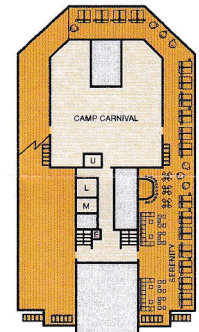

CATEGORIES

- 1A Interior Upper/Lower
- PT Porthole
- 4A 4B 4C 4D 4E 4F 4G 4H Interior
- 4I Interior with Picture Window (obstructed views)
- 6A 6B 6C Ocean View
- 6I Scenic Ocean View
- 6K Scenic Grand Ocean View
- 8A 8B 8C 8D 8E 8F Balcony
- 8M 8N Aft-View Extended Balcony
- 9B Premium Balcony
- 9K Premium Vista Balcony
- JS Junior Suite
- OS Ocean Suite
- GS Grand Suite
- CS Captain's Suite

Gross Tonnage: 110,000 Length: 952 Feet Beam: 116 Feet
 Cruising Speed: 21 Knots Guest Capacity: 2,984 (Double Occupancy)
 Total Staff: 1,150 Registry: Panama

Empress • Deck 7

Verandah • Deck 8

Lido • Deck 9

Panorama • Deck 10

Forward Spa • Deck 11

Sky • Deck 14

Forward Sun • Deck 12

Aft Spa • Deck 11

Aft Sun • Deck 12