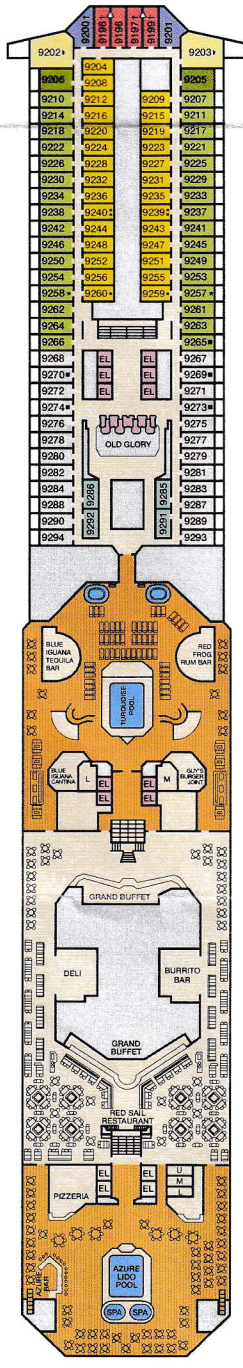

CATEGORIES

- 1A Interior Upper/Lower
- PT Porthole
- 4A 4B 4C 4D 4E 4F 4G 4H Interior
- 4I Interior with Picture Window (obstructed views)
- 6A 6B 6C Ocean View
- 6I Scenic Ocean View
- 6K Scenic Grand Ocean View
- 8A 8B 8C 8D 8E 8F Balcony
- 8M 8N Aft-View Extended Balcony
- 9B Premium Balcony
- 9K Premium Vista Balcony
- JS Junior Suite
- OS Ocean Suite
- GS Grand Suite
- CS Captain's Suite

Gross Tonnage: 110,000 Length: 952 Feet Beam: 116 Feet
 Cruising Speed: 21 Knots Guest Capacity: 2,984 (Double Occupancy)
 Total Staff: 1,150 Registry: Panama

Empress • Deck 7

Verandah • Deck 8

Lido • Deck 9

Panorama • Deck 10

Forward Spa • Deck 11

Sky • Deck 14

Forward Sun • Deck 12

Aft Spa • Deck 11

Aft Sun • Deck 12