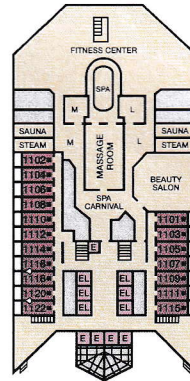

CATEGORIES

- 1A Interior Upper/Lower
- PT Porthole
- 4A 4B 4C 4D 4E 4F 4G 4H Interior
- 4I Interior with Picture Window (obstructed views)
- 6A 6B 6C Ocean View
- 6I Scenic Ocean View
- 6K Scenic Grand Ocean View
- 8A 8B 8C 8D 8E 8F Balcony
- 8M 8N Aft-View Extended Balcony
- 9B Premium Balcony
- 9K Premium Vista Balcony
- JS Junior Suite
- OS Ocean Suite
- GS Grand Suite
- CS Captain's Suite

Gross Tonnage: 110,000 Length: 952 Feet Beam: 116 Feet
 Cruising Speed: 21 Knots Guest Capacity: 2,984 (Double Occupancy)
 Total Staff: 1,150 Registry: Panama

Empress • Deck 7

Verandah • Deck 8

Lido • Deck 9

Panorama • Deck 10

Forward Spa • Deck 11

Sky • Deck 14

Forward Sun • Deck 12

Aft Spa • Deck 11

Aft Sun • Deck 12