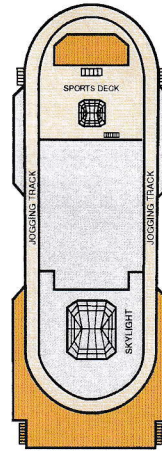

CATEGORIES

- 1A Interior Upper/Lower
- PT Porthole
- 4A 4B 4C 4D 4E 4F 4G 4H Interior
- 4I Interior with Picture Window (obstructed views)
- 6A 6B 6C Ocean View
- 6I Scenic Ocean View
- 6K Scenic Grand Ocean View
- 8A 8B 8C 8D 8E 8F Balcony
- 8M 8N Aft-View Extended Balcony
- 9B Premium Balcony
- 9K Premium Vista Balcony
- JS Junior Suite
- OS Ocean Suite
- GS Grand Suite
- CS Captain's Suite

Gross Tonnage: 110,000 Length: 952 Feet Beam: 116 Feet
 Cruising Speed: 21 Knots Guest Capacity: 2,984 (Double Occupancy)
 Total Staff: 1,150 Registry: Panama

Empress • Deck 7

Verandah • Deck 8

Lido • Deck 9

Panorama • Deck 10

Forward Spa • Deck 11

Sky • Deck 14

Forward Sun • Deck 12

Aft Spa • Deck 11

Aft Sun • Deck 12