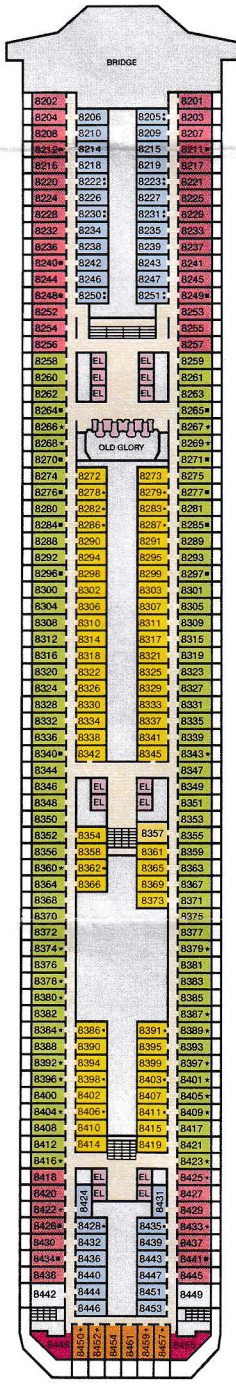

CATEGORIES

- 1A Interior Upper/Lower
- PT Porthole
- 4A 4B 4C 4D 4E 4F 4G 4H Interior
- 4I Interior with Picture Window (obstructed views)
- 6A 6B 6C Ocean View
- 6I Scenic Ocean View
- 6K Scenic Grand Ocean View
- 8A 8B 8C 8D 8E 8F Balcony
- 8M 8N Aft-View Extended Balcony
- 9B Premium Balcony
- 9K Premium Vista Balcony
- JS Junior Suite
- OS Ocean Suite
- GS Grand Suite
- CS Captain's Suite

Gross Tonnage: 110,000 Length: 952 Feet Beam: 116 Feet
 Cruising Speed: 21 Knots Guest Capacity: 2,984 (Double Occupancy)
 Total Staff: 1,150 Registry: Panama

Empress • Deck 7

Verandah • Deck 8

Lido • Deck 9

Panorama • Deck 10

Forward Spa • Deck 11

Sky • Deck 14

Forward Sun • Deck 12

Aft Spa • Deck 11

Aft Sun • Deck 12