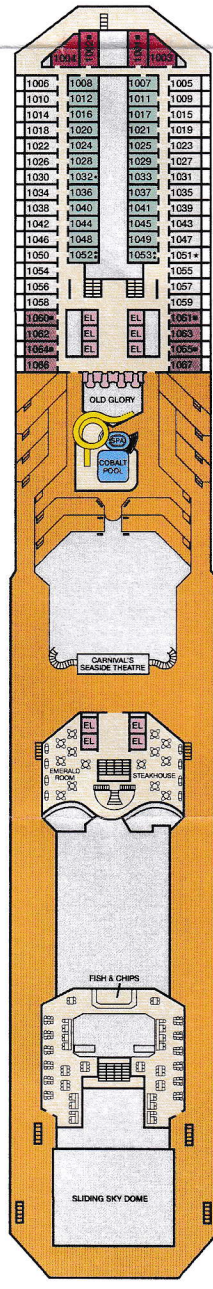

CATEGORIES

- 1A Interior Upper/Lower
- PT Porthole
- 4A 4B 4C 4D 4E 4F 4G 4H Interior
- 4I Interior with Picture Window (obstructed views)
- 6A 6B 6C Ocean View
- 6I Scenic Ocean View
- 6K Scenic Grand Ocean View
- 8A 8B 8C 8D 8E 8F Balcony
- 8M 8N Aft-View Extended Balcony
- 9B Premium Balcony
- 9K Premium Vista Balcony
- JS Junior Suite
- OS Ocean Suite
- GS Grand Suite
- CS Captain's Suite

Gross Tonnage: 110,000 Length: 952 Feet Beam: 116 Feet
 Cruising Speed: 21 Knots Guest Capacity: 2,984 (Double Occupancy)
 Total Staff: 1,150 Registry: Panama

Empress • Deck 7

Verandah • Deck 8

Lido • Deck 9

Panorama • Deck 10

Forward Spa • Deck 11

Sky • Deck 14

Forward Sun • Deck 12

Aft Spa • Deck 11

Aft Sun • Deck 12