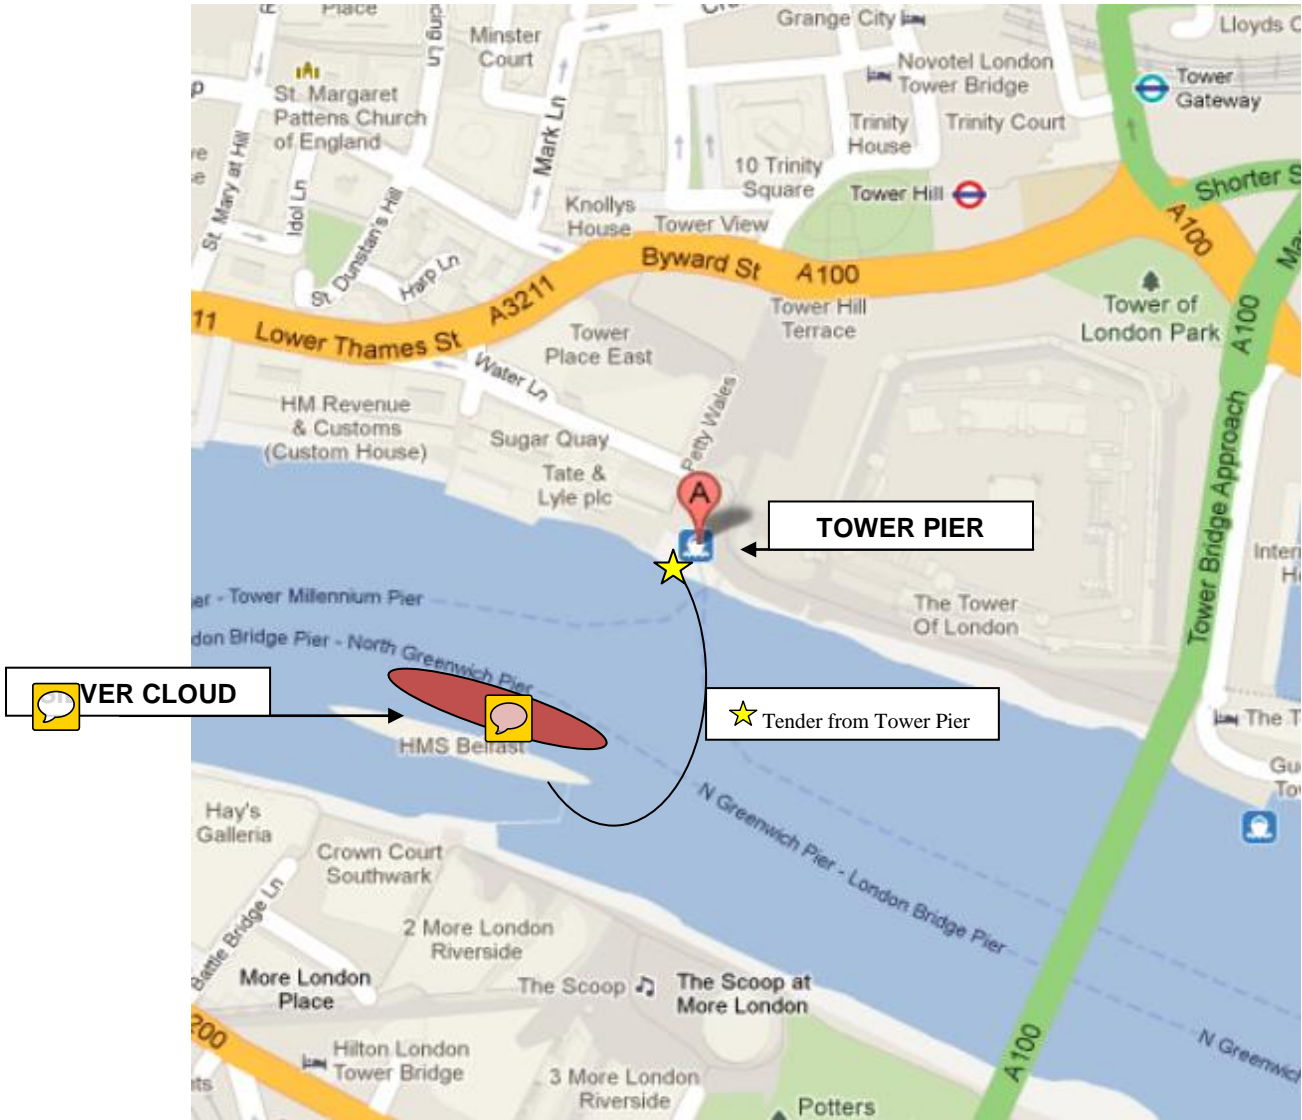

PORT OF LONDON INFORMATION

The ship will alongside HMS Belfast at Tower Pier

LOCATION:

The ship will be berthed alongside HMS Belfast upstream from Tower Bridge. Check-in and embarkation to the ship will be from Tower Pier on the north side of the Thames (adjacent to The Tower of London) using a tender service.

By Road:

The nearest access road to Tower Pier is Lower Thames Street. Please note that parking in the area is extremely limited.

By Tube:

The nearest underground station is Tower Hill on the District and Circle lines. The pier is approx. 5 minutes' walk from the station.