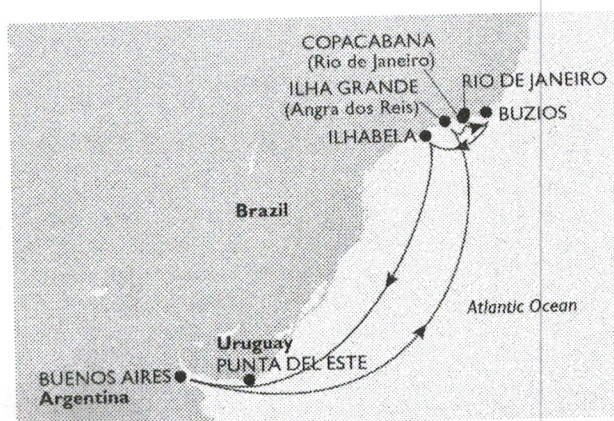

### Nautical information

During our navigation towards Ilha Grande, MSC Musica will continue with same route and speed, Northeasterly, 20 Kts; always leaving the Brazilian coast on our port side, passing the south states of Paraná and Santa Catarina, then in the evening, as soon as passed abeam the Brazilian city of Florianópolis, is expected to experiencing some oil platform along our track due to high presence of oil fields that characterize this sea area.

Distance between Buenos Aires and Ilha Grande: 1118 nautical miles