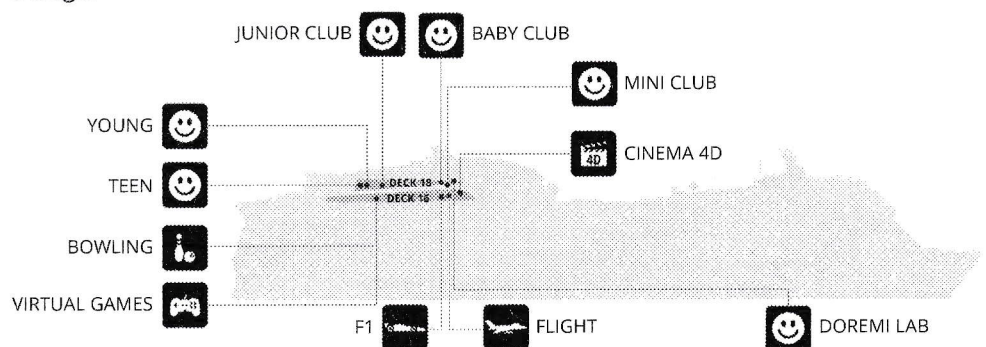

NAHA Opening Hours - Doremiland Deck 18 midship

Clubs	Deck	Opening	Closing Time
BABY CLUB Baby Time	18	9:00	22:00
Under 3 years with guardian			
BABY CLUB Baby Care	18	9:00	10:00
Under 3 years With Youth Staff		17:30	19:00

Clubs	Deck	Opening	Closing
MINI CLUB (3 - 6) JUNIORS CLUB (7 - 11)	18	9:00	23:00

Clubs	Deck	Opening	Closing
YOUNG CLUB (12 - 14) TEENS CLUB (15 - 17)	18	10:00 19:00	12:00 00:00

Times and activities may be subject to change.

**MSC Bellissima
NAHA**