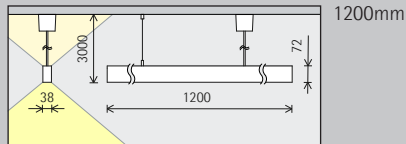

Storlek

LED-modul
Maximalvärde
vid 4000K CRI 82

42W/5775lm	64W/7450lm
66W/8610lm	78W/9070lm

Ljutfärg (direkt)

	2700K CRI 92		3500K CRI 92
	3000K CRI 92		4000K CRI 82
	3000K CRI 97		4000K CRI 92

Ljutfärg
(indirekt)

	2700K CRI 92		3500K CRI 92
	3000K CRI 92		4000K CRI 82
	3000K CRI 97		4000K CRI 92

	Tunable white

Ljutfördelning
(direkt)

Pendeldownlights	Pendeldownlights oval wide flood
Wide flood	Oval wide flood
Extra wide flood	

Pendeldownlights	Pendeldownlights oval wide flood
Wide flood	Oval wide flood
Extra wide flood	

Styrning

	On/off
	DALI

	DALI

Färg
(armaturhus/
avbländnings-
raster)

	Vit/Silver		10 000 färger */ Silver
	Vit/Svart		10 000 färger */ Svart

	Vit/Silver		10 000 färger */ Silver
	Vit/Svart		10 000 färger */ Svart

* levereras på förfrågan

Artikelnummer och planeringsdata:
www.erco.com/016773

Design och användningsområde:
www.erco.com/compar-linear-pendant