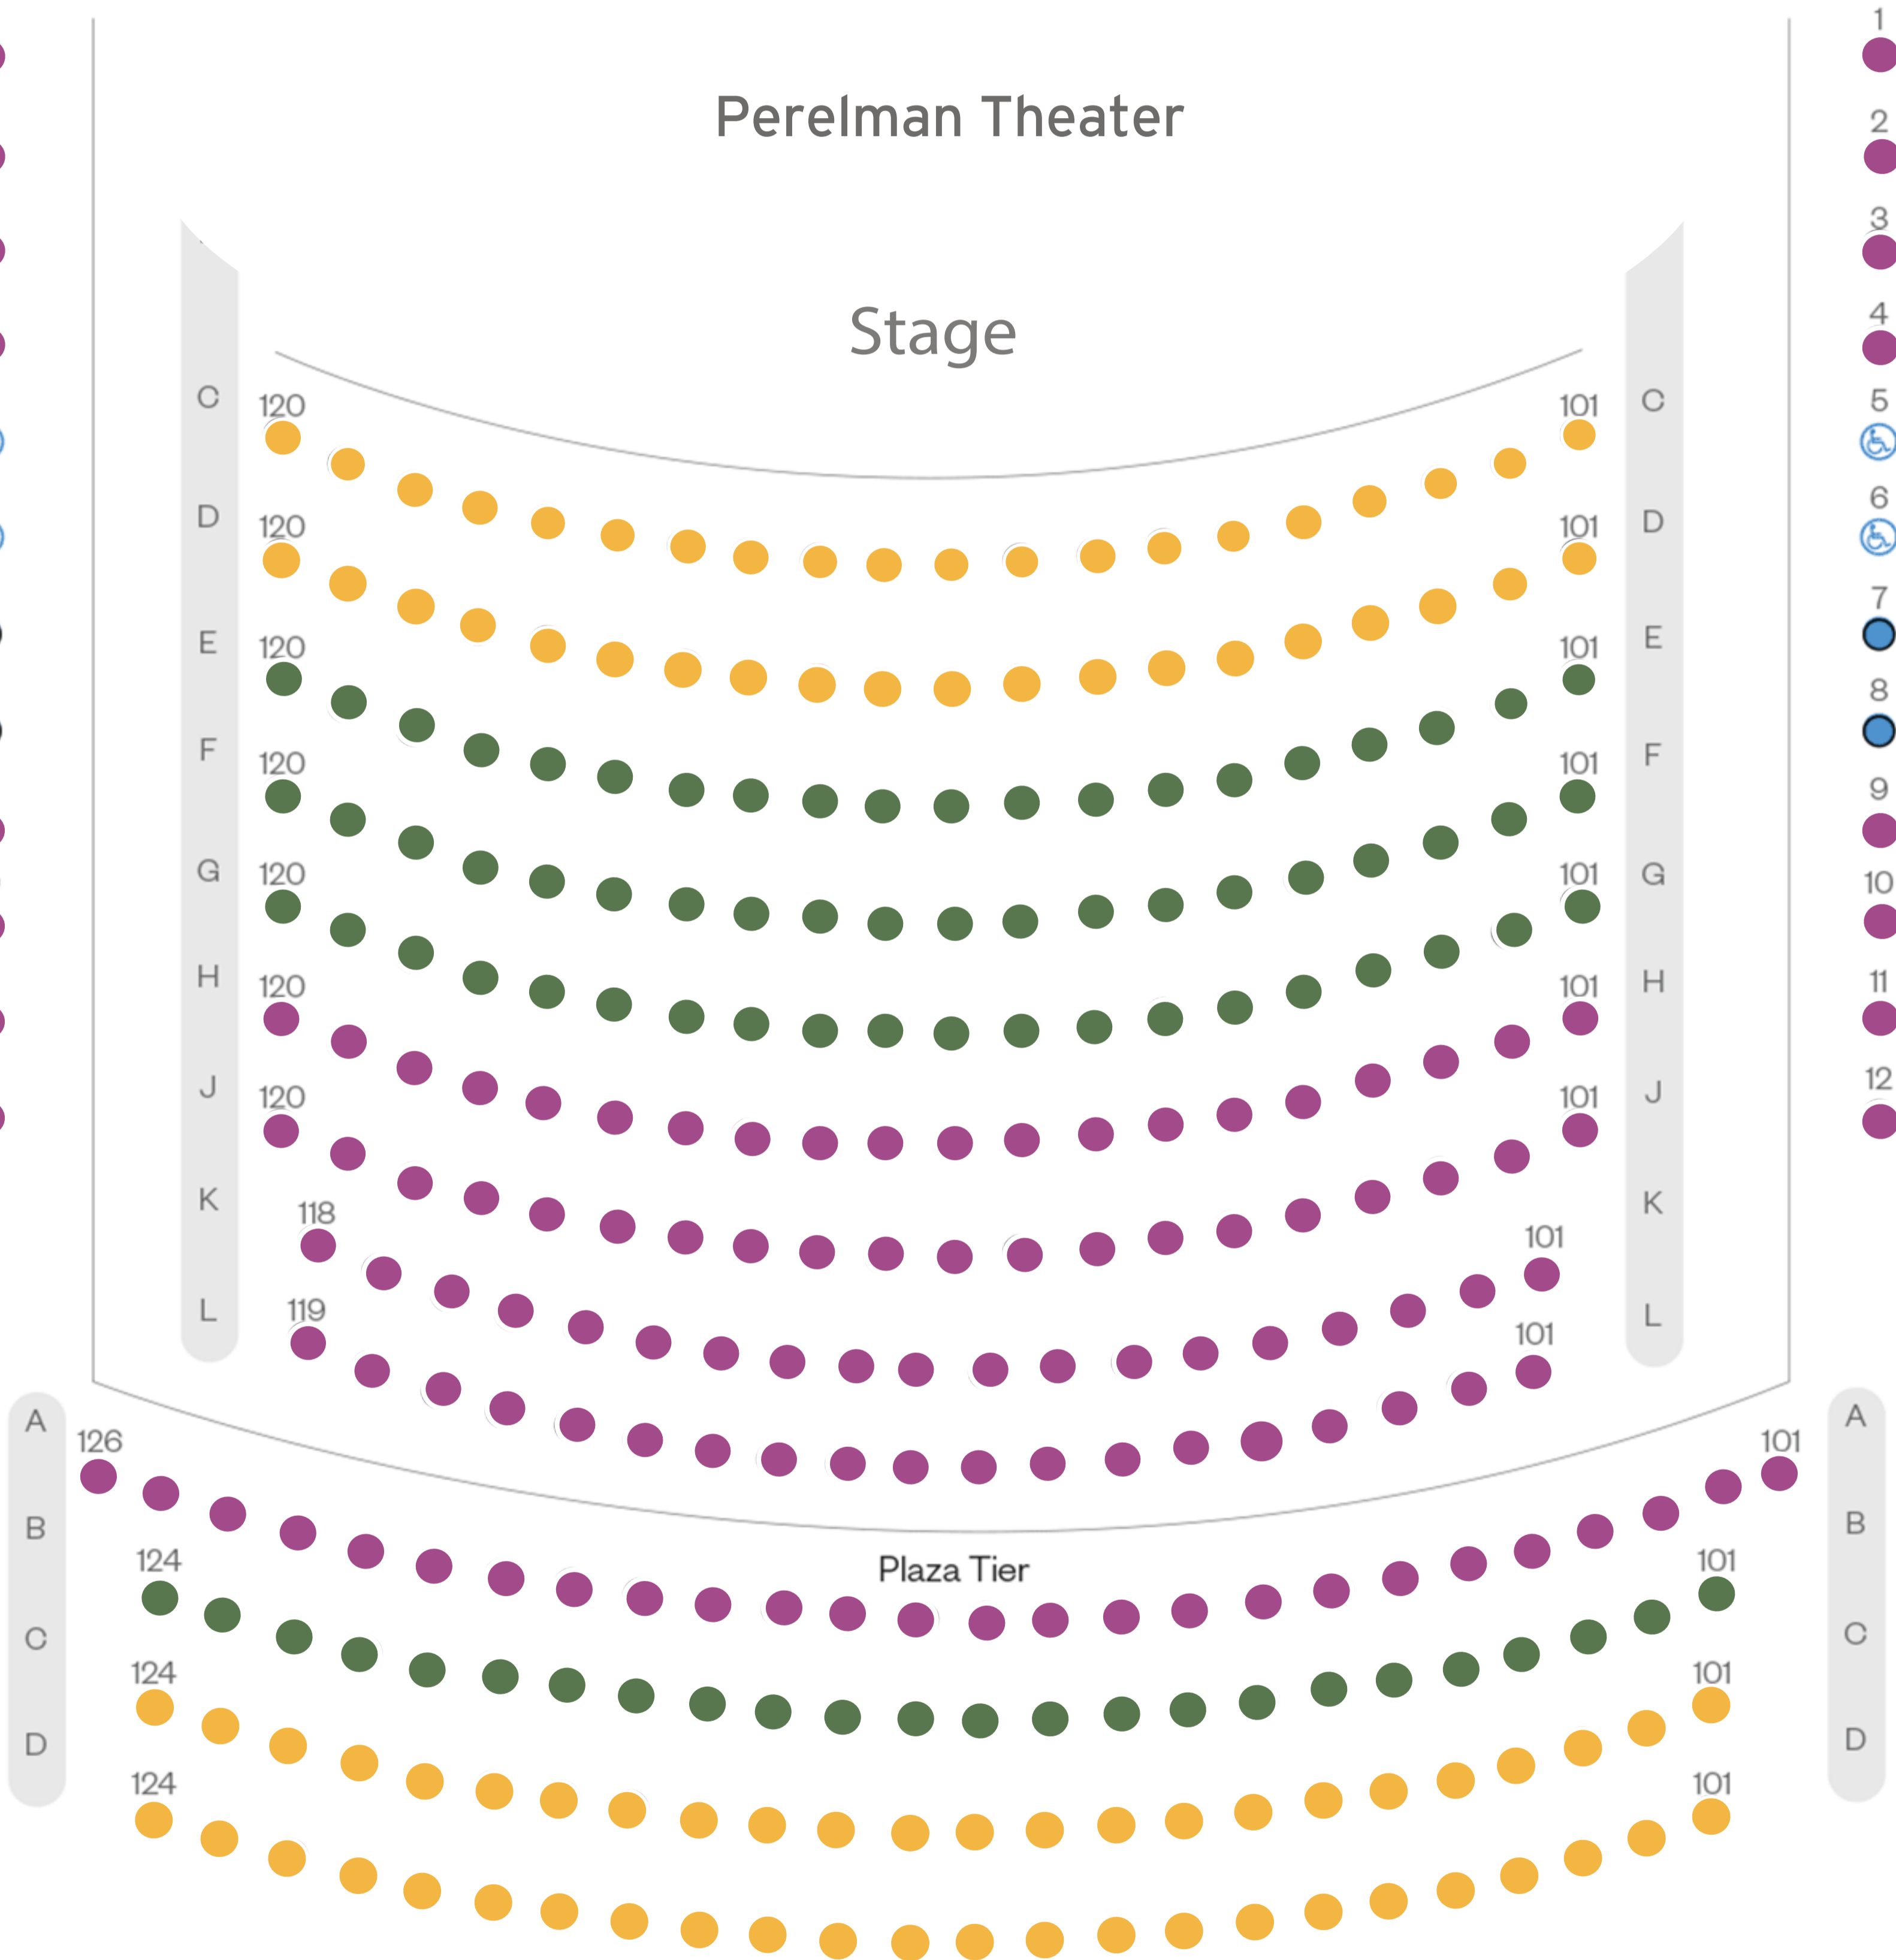

# Curtis Institute of Music Seating Zones for 2023-24 Season

- PRICE ZONE 1 (\$65)
- PRICE ZONE 2 (\$45)
- PRICE ZONE 3 (\$19)

Plaza  
Box 1

Plaza  
Box 2

- 1 ●
- 2 ●
- 3 ●
- 4 ●
- 5 ●
- 6 ♿
- 7 ♿
- 8 ●
- 9 ●
- 10 ●
- 11 ●
- 12 ●

# Curtis Institute of Music Seating Zones for 2023-24 Season

- PRICE ZONE 1 (\$65)
- PRICE ZONE 2 (\$45)
- PRICE ZONE 3 (\$19)

## Perelman Theater

Stage

Plaza

Balcony  
Box 3

Balcony  
Box 4

A 126

B 126

C

# Curtis Institute of Music Seating Zones for 2023-24 Season

- PRICE ZONE 1 (\$65)
- PRICE ZONE 2 (\$45)
- PRICE ZONE 3 (\$19)

Balcony  
Box 5

Balcony  
Box 6

- 1
- 2
- 3
- 4
- 5
- 6
- 7
- 8
- 9
- 10
- 11
- 12
- 13
- 14
- 15
- 16