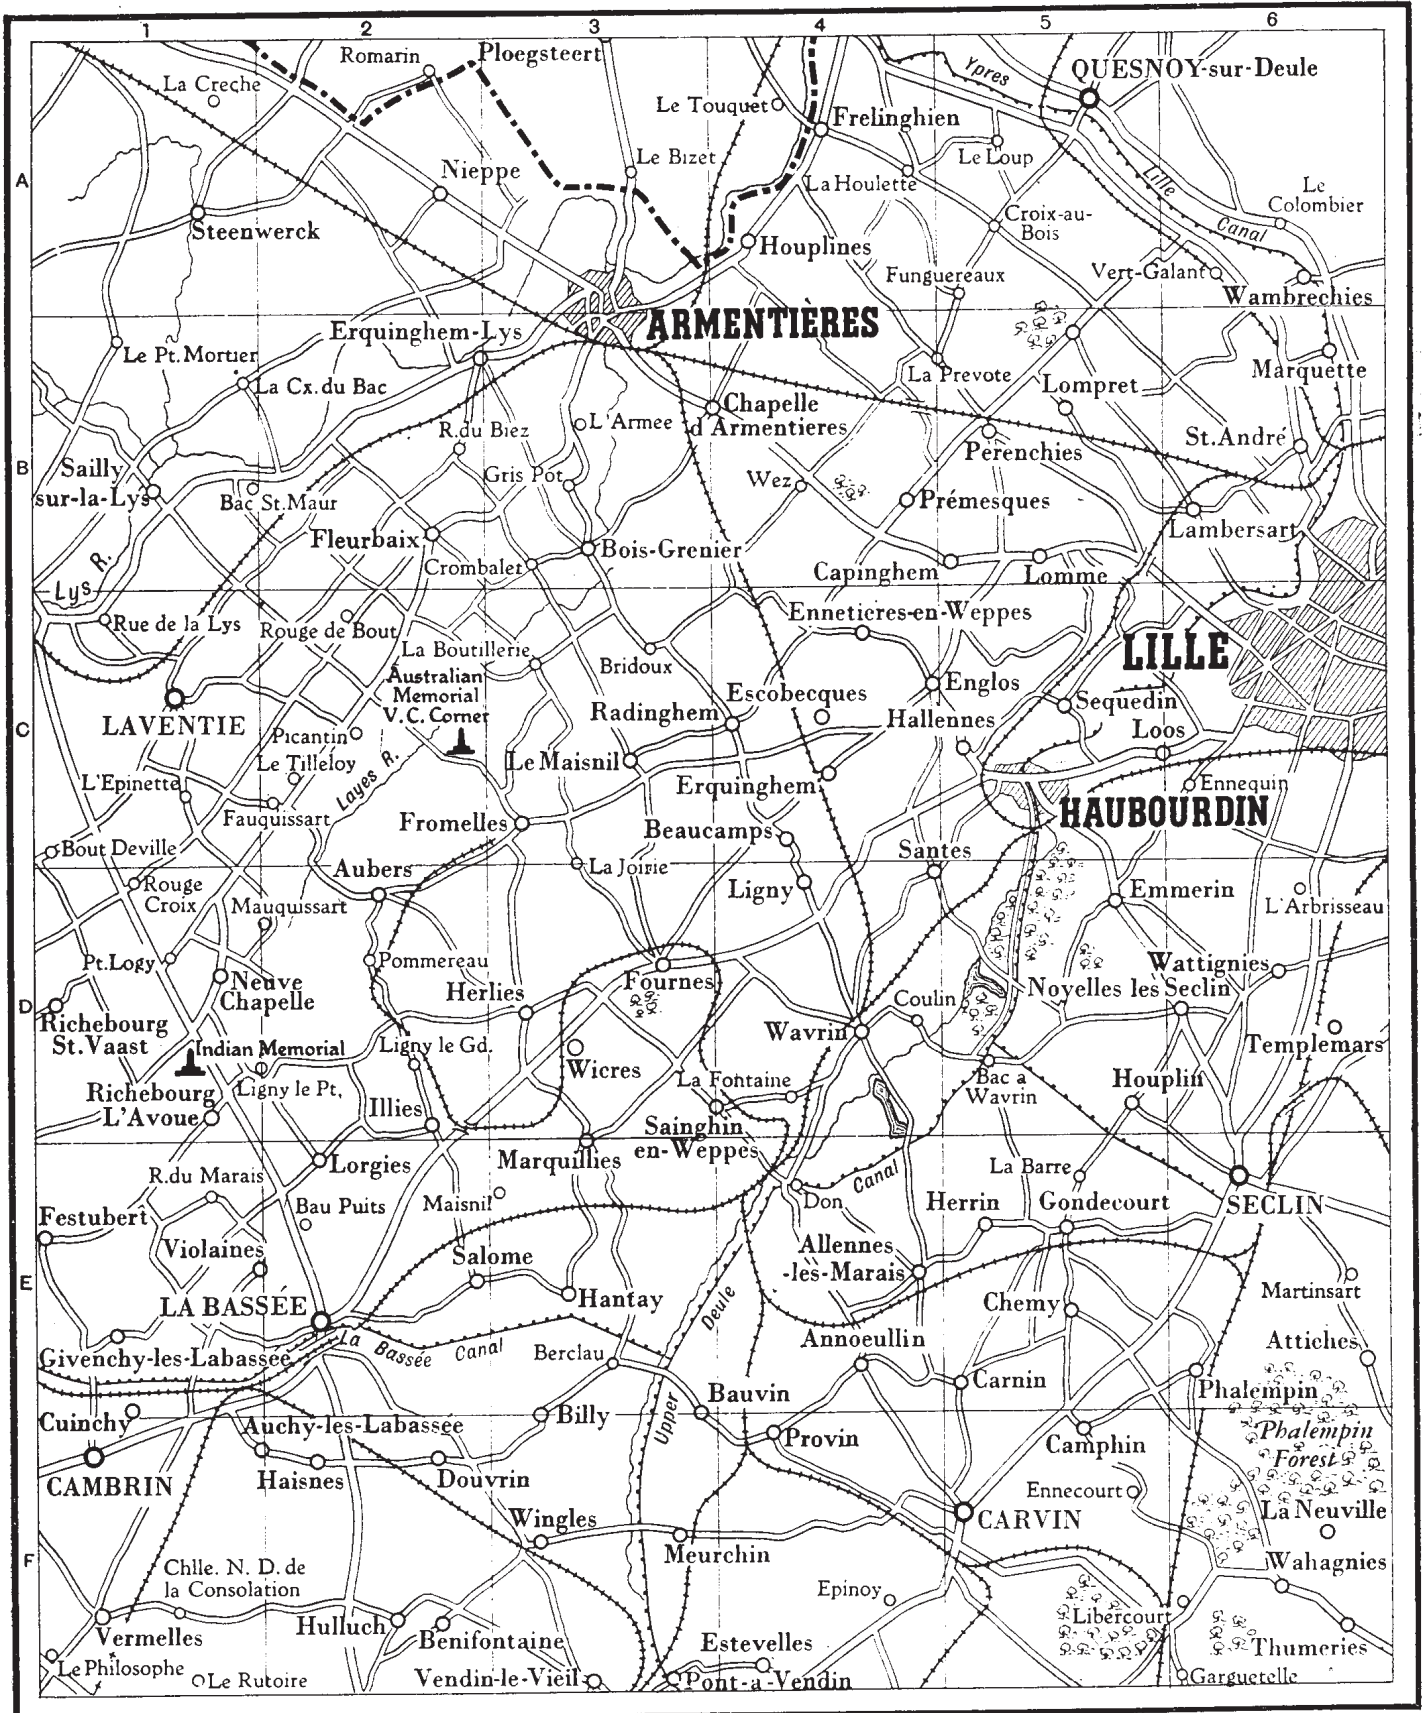

References to places of interest:

Fromelles 3C

The white rectangle on this map represents an area of approximately 28x22km and places the page 1 map in context.