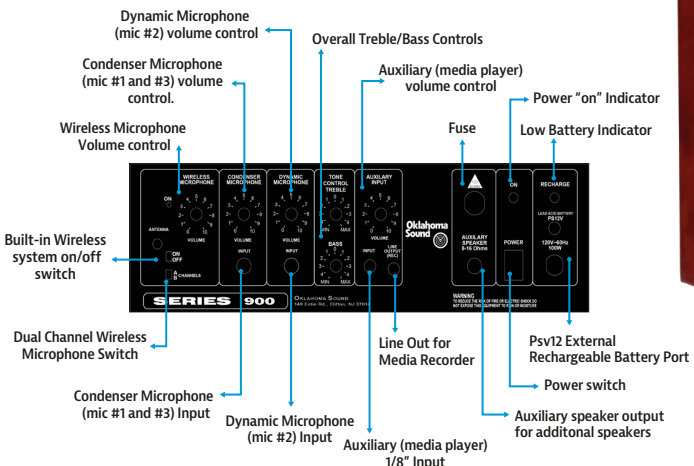

COLOR OPTIONS

MAHOGANY ON WALNUT
950/901-MY/WT

2 DAY LIGHTNING SHIP

950/901 TECHNICAL SPECIFICATIONS

DIMENSIONS	28"H x 24"W x 20"D
WEIGHT	175 lbs.
SHELF	11"H x 16"D x 22"W
POWER OUTPUT	75 Watts
MICROPHONES	2 Condenser type: Surface Mounted 24" Gooseneck Microphone, Tie-Clip/Lavalier with 10' Cable
SPEAKERS	Four 4" High Efficiency
INPUTS	Two Mics, One Aux
WIRELESS	Switchable; Two Frequency
OUTPUTS	Line out 1: Extension Speaker, Line out 2: Media Player
CONTROLS	Four Volume, Bass/Treble, On/Off
FUSE	Internally Mounted, 2A
POWER SUPPLY	117V AC; 12V DC with Optional Battery
RECHARGER	Internally Mounted, with LED Indicator
MIC MOUNT	SM - Stock Mount to prevent feedback