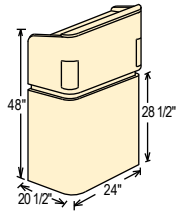

MAHOGANY ON WALNUT
950/901-MY/WT

2 DAY LIGHTNING SHIP

950/901 TECHNICAL SPECIFICATIONS

DIMENSIONS	28"H x 24"W x 20"D
WEIGHT	175 lbs.
SHELF	11"H x 16"D x 22"W
POWER OUTPUT	75 Watts
MICROPHONES	2 Condenser type: Surface Mounted 24" Gooseneck Microphone, Tie-Clip/Lavalier with 10' Cable
SPEAKERS	Four 4" High Efficiency
INPUTS	Two Mics, One Aux
WIRELESS	Switchable; Two Frequency
OUTPUTS	Line out 1: Extension Speaker, Line out 2: Media Player
CONTROLS	Four Volume, Bass/Treble, On/Off
FUSE	Internally Mounted, 2A
POWER SUPPLY	117V AC; 12V DC with Optional Battery
RECHARGER	Internally Mounted, with LED Indicator
MIC MOUNT	SM - Stock Mount to prevent feedback