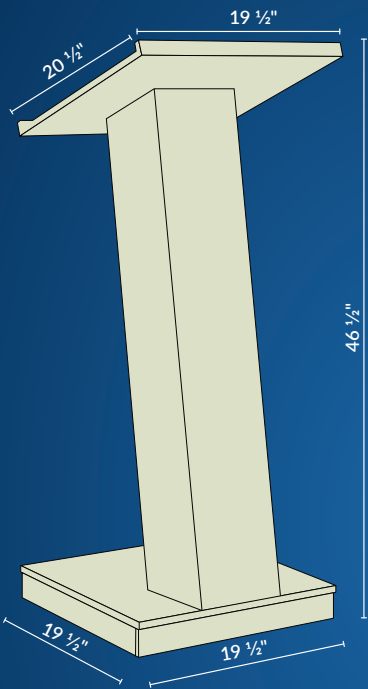

The lectern operates via AC plug and features a row of input/output jacks for easy multimedia presentations. With its sleek Z-shaped design, black laminate finish and concealed casters at the bottom, the ZED is not just incredibly functional, but a handsome piece of furniture too. Get a standing ovation with ZED, the number one lectern for your speaking events.

Versatile

40-watt sound lectern suitable for medium sized venues such as conference rooms, meeting halls, auditoriums, and cafeterias.

Model #ZED

PRODUCT FEATURES

Overall	19.5"W x 19.5"D x 46.5"H
Reading Surface	19.5"W x 20.5"D
Product Weight	47.6 lbs.
Mics	24" Gooseneck and Tie-clip lavalier
AMP	40W