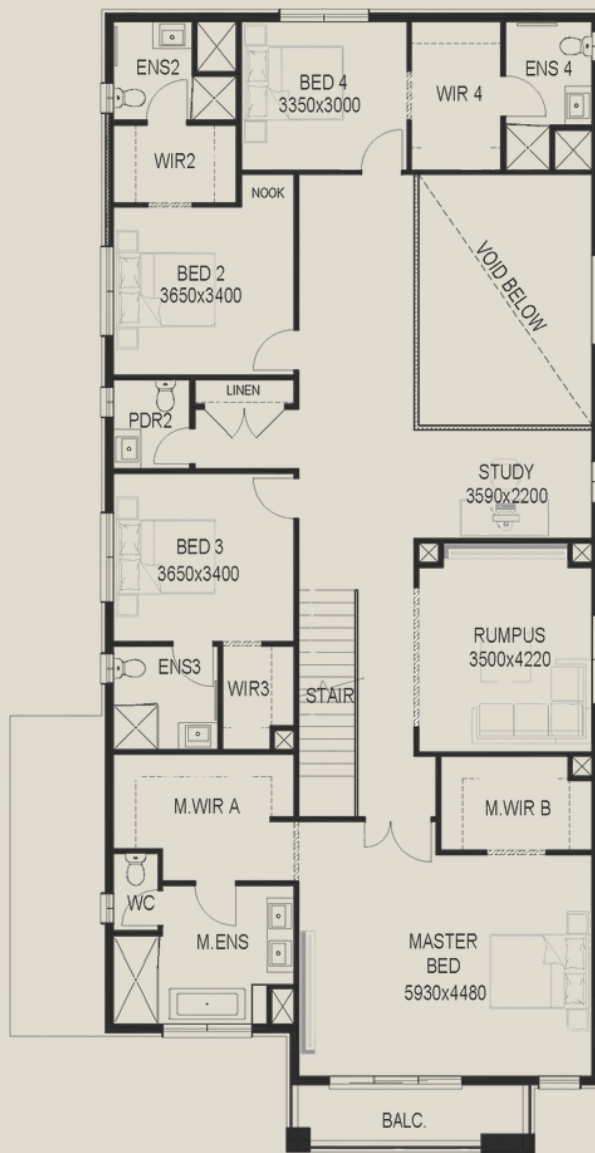

COMPLETE PRICE FOR A **50** Sq. DOUBLE STOREY*

5 BED | 5 ENS | 2 CAR | VOID

\$681,500

BALMORAL GRAND 50

MOVE-IN PACK INCLUDED AT NO COST

- ✓ *Exposed Aggregate Driveway*
- ✓ *Roller Blinds*
- ✓ *Alarm System*
- ✓ *Security System*
- ✓ *Mesh Fly Screens*
- ✓ *Front Facade Feature Lights*

INCLUDES FIXED SITE COST* | 100K WORTH OF FREE UPGRADES

*T&C's Apply. Offer ends soon. Facade/Interior Images are used for illustration purposes only.

100K WORTH FREE INCLUSIONS

- ✔ Fireplace
 - ✔ Fixed site cost*
 - ✔ High ceilings
 - ✔ Timber stairs
 - ✔ Butlers Pantry
 - ✔ Solar panels
 - ✔ Double glazed windows
 - ✔ Developer & council requirements*
 - ✔ Porcelain tiles/hybrid flooring
 - ✔ Double height ceiling over family (void)
- And much more...