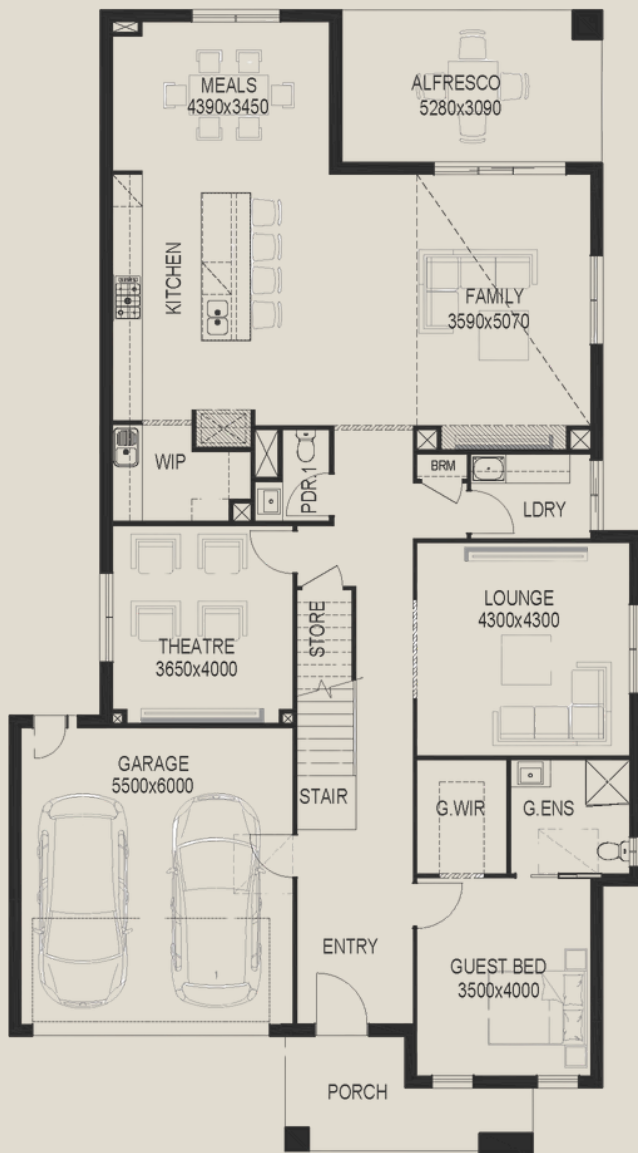

COMPLETE PRICE FOR A **50** Sq. DOUBLE STOREY*

5 BED | 5 ENS | 2 CAR | VOID

\$681,500

BALMORAL GRAND 50

MOVE-IN PACK INCLUDED AT NO COST

- ✓ *Exposed Aggregate Driveway*
- ✓ *Roller Blinds*
- ✓ *Alarm System*
- ✓ *Security System*
- ✓ *Mesh Fly Screens*
- ✓ *Front Facade Feature Lights*

INCLUDES FIXED SITE COST* | 100K WORTH OF FREE UPGRADES

*T&C's Apply. Offer ends soon. Facade/Interior Images are used for illustration purposes only.

100K WORTH FREE INCLUSIONS

- ✔ Fireplace
 - ✔ Fixed site cost*
 - ✔ High ceilings
 - ✔ Timber stairs
 - ✔ Butlers Pantry
 - ✔ Solar panels
 - ✔ Double glazed windows
 - ✔ Developer & council requirements*
 - ✔ Porcelain tiles/hybrid flooring
 - ✔ Double height ceiling over family (void)
- And much more...