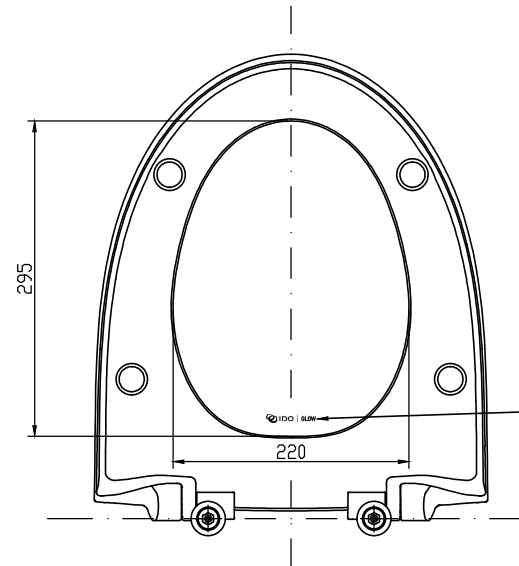

Rev.	Change	Date	Made by

**IIDO | GLOW**  
9157001001

**PORSGRUND | GLOW**  
9157001301

Logo placement 95 mm from rear

Part	Drawing nr.	Name of part or assembly		Standard	Material	Quality
General tolerance	Scale	Related to	Cad-file	IDO prod. nr. 9157001001 9157001301 (Q):Productdevelopment		
Draw. J.A 21.01-16	1:5			Product Glow Hard Seat		
Design				Mass	Drw. nr.	A3-732
Check	2,4 kg			<b>IIDO Bathroom Ltd</b> Product dev. Dep.		
Appd.						