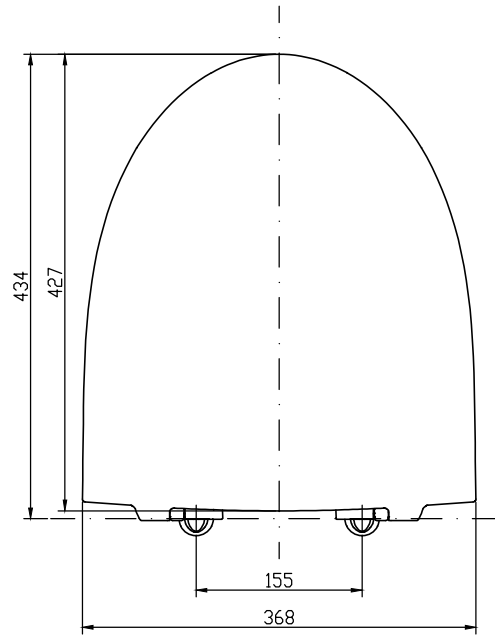

Rev.	Change	Date	Made by

**IIDO | GLOW**  
9157001001

**PORSGRUND | GLOW**  
9157001301

Logo placement 95 mm from rear

Part	Drawing nr.	Name of part or assembly		Standard	Material	Quality
General tolerance	Scale	Related to	Cad-file	IDO prod. nr. 9157001001 9157001301 (Q):Productdevelopment		
Draw. J.A 21.01-16	1:5			Product Glow Hard Seat		
Design				Mass	Drw. nr.	A3-732
Check	2,4 kg			<b>IIDO Bathroom Ltd</b> Product dev. Dep.		
Appd.						