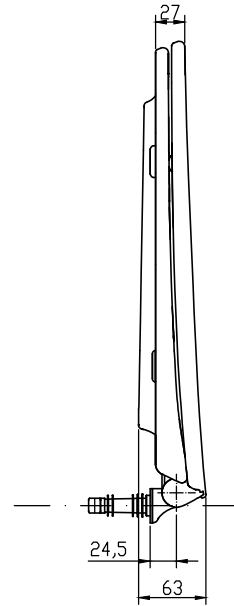

Rev.	Change	Date	Made by

**IIDO | GLOW**  
9157001001

**PORSGRUND | GLOW**  
9157001301

Logo placement 95 mm from rear

Part	Drawing nr.	Name of part or assembly		Standard	Material	Quality
General tolerance	Scale	Related to	Cad-file	IDO prod. nr. 9157001001 9157001301 (Q):Productdevelopment		
Draw. J.A 21.01-16	1:5			Product Glow Hard Seat		
Design				Mass	Drw. nr.	A3-732
Check	2,4 kg			<b>IIDO Bathroom Ltd</b> Product dev. Dep.		
Appd.						