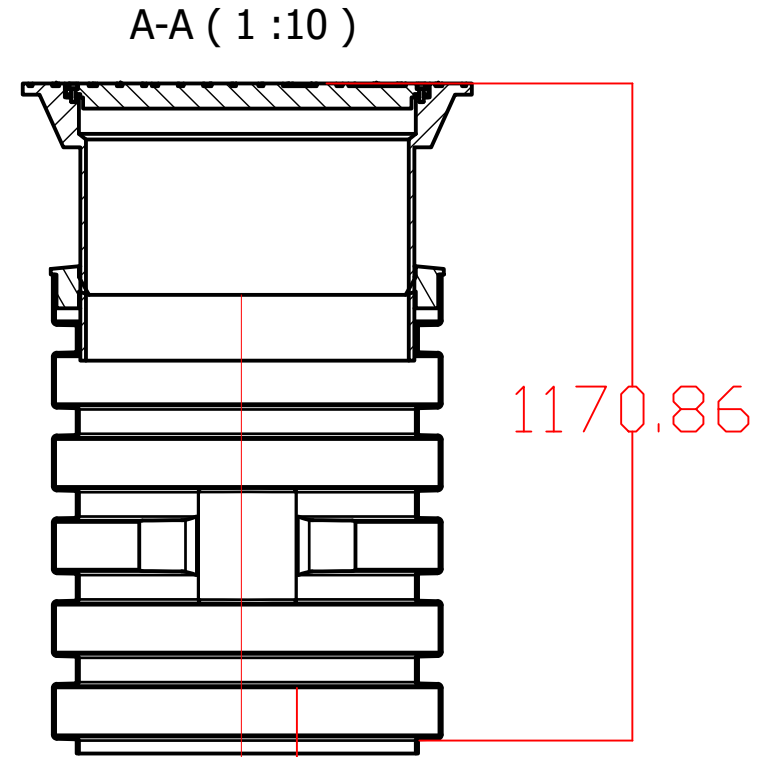

Teleskooppikansi ja nousuputki

TELESKOOPPIKANSI LVI-nro 3624321

NOUSUPUTKI FS6 LVI-nro 3624165

Designed by marlan01	Checked by	Approved by	Date	Date 2020-06-11	Scale
			Telescopic lid on FS6 extension shaft		
			Edition		Sheet 1 / 1