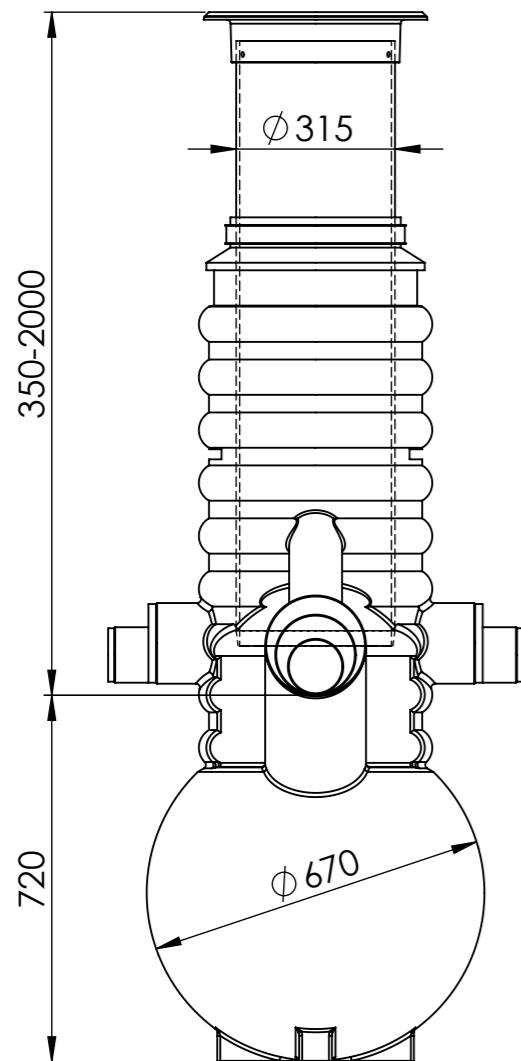

Valurautakansisto 40tn

Teleskooppiputki PE Ø315x1200mm

Voidaan lyhentää tarvittaessa

Poisto Ø110, Ø160 ja Ø200

Sakkapesä 150l

Material: PE	Name: Sadevesikaivopaketti SVK 670	Drawn by: TMe	Drawn Date: 11.10.2018
Weight: Kg	Legal Owner: PIPELIFE	Checked/Approved by:	Checked/Approved Date:
Drawing Scale: 1:15	Finish:	Metric: mm	Sheet: 1 of 1
			Sheet Size: A3