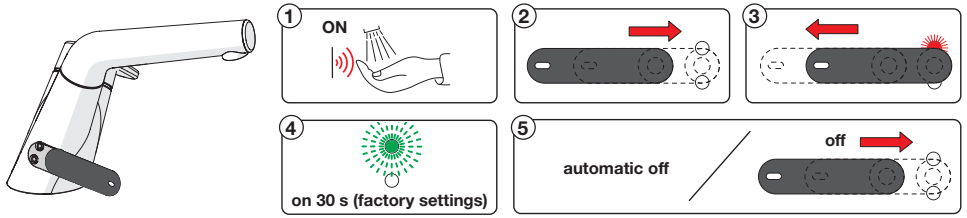

cleaning.oras.com