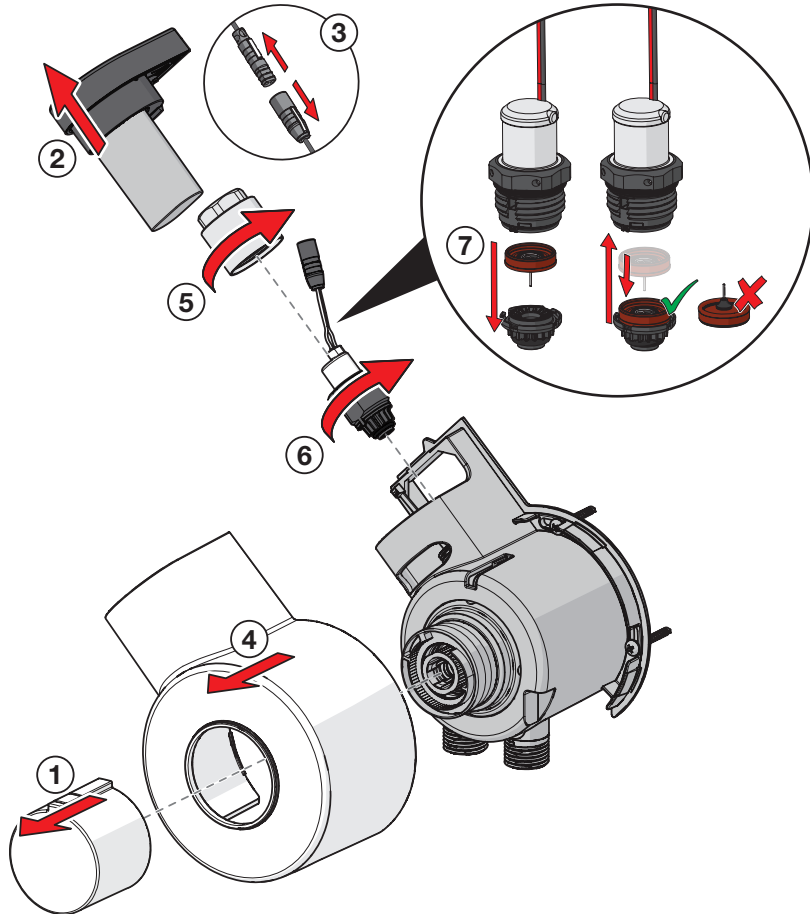

③

②

③

① ③

②

③

- ① ② ④ ⑤ ⑥ ⑦

| Factory default | | 1 x | 2 x | 3 x | 4 x | 5 x | 6 x | 7 x | 8 x |
|-----------------------|-----|----------|-----------|-----|-----|-----|-----|-----|-----|
| Factory settings | 1 x | - | - | - | - | - | - | - | - |
| Flow period (sec) | 2 x | 4 | 6 | 8 | 10 | 20 | 60 | 6 | 6 |
| Automatic flush (h) | 3 x | 0 | 12 | 24 | 48 | 72 | 0 | 0 | 0 |
| Automatic flush (sec) | 4 x | 10 | 30 | 60 | 120 | 180 | 240 | 300 | 600 |
| Cleaning mode (sec) | 5 x | 15 | 30 | 60 | 15 | 15 | 15 | 15 | 15 |