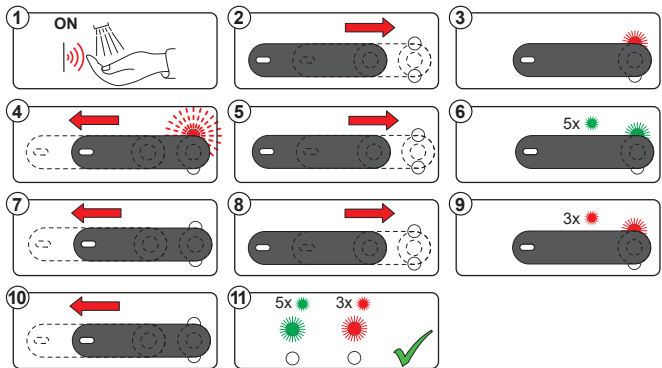

Example 1: After Flow **30 s** → **60 s**