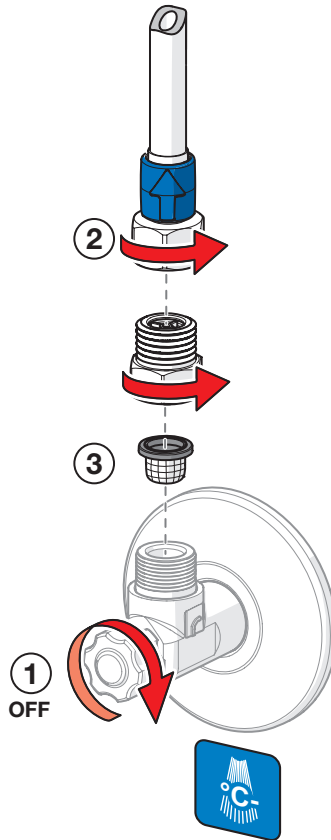

③

②

③

① ③

②

③

- ① ② ④ ⑤ ⑥ ⑦

| Factory default | | 1 x | 2 x | 3 x | 4 x | 5 x | 6 x | 7 x | 8 x |
|-----------------------|-----|----------|-----------|-----|-----|-----|-----|-----|-----|
| Factory settings | 1 x | - | - | - | - | - | - | - | - |
| Flow period (sec) | 2 x | 4 | 6 | 8 | 10 | 20 | 60 | 6 | 6 |
| Automatic flush (h) | 3 x | 0 | 12 | 24 | 48 | 72 | 0 | 0 | 0 |
| Automatic flush (sec) | 4 x | 10 | 30 | 60 | 120 | 180 | 240 | 300 | 600 |
| Cleaning mode (sec) | 5 x | 15 | 30 | 60 | 15 | 15 | 15 | 15 | 15 |