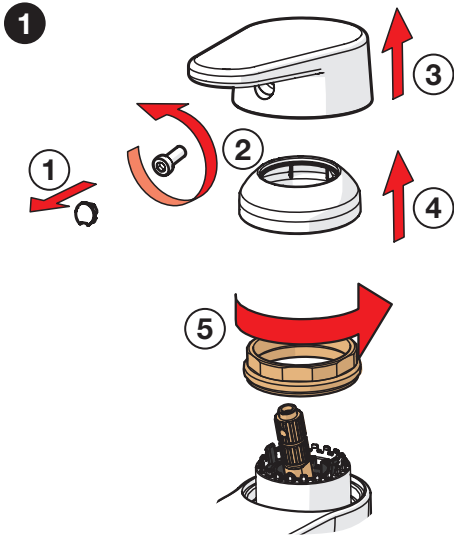

③

②

③

① ③

②

③

- ① ② ④ ⑤ ⑥ ⑦

| Factory default | | 1 x | 2 x | 3 x | 4 x | 5 x | 6 x | 7 x | 8 x |
|-----------------------|-----|----------|-----------|-----|-----|-----|-----|-----|-----|
| Factory settings | 1 x | - | - | - | - | - | - | - | - |
| Flow period (sec) | 2 x | 4 | 6 | 8 | 10 | 20 | 60 | 6 | 6 |
| Automatic flush (h) | 3 x | 0 | 12 | 24 | 48 | 72 | 0 | 0 | 0 |
| Automatic flush (sec) | 4 x | 10 | 30 | 60 | 120 | 180 | 240 | 300 | 600 |
| Cleaning mode (sec) | 5 x | 15 | 30 | 60 | 15 | 15 | 15 | 15 | 15 |