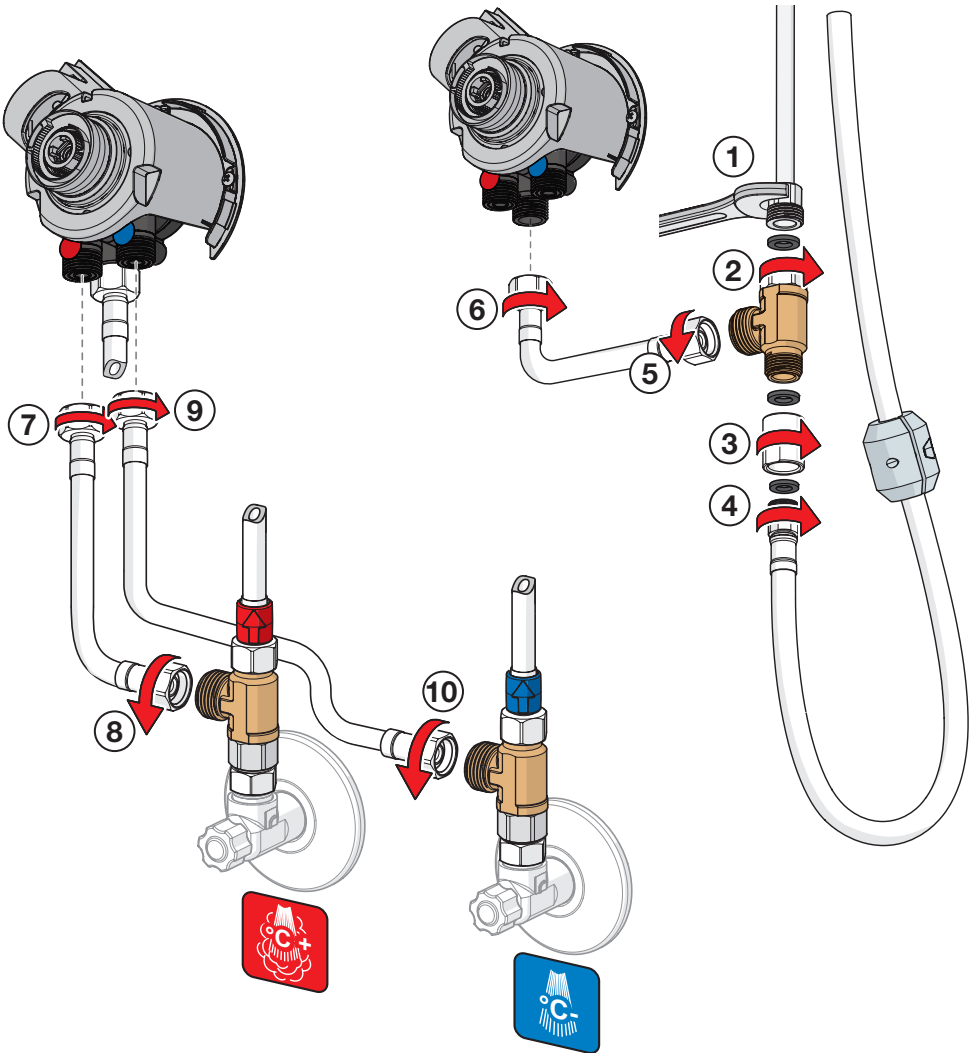

14	 19	 17	 24	
① ④	②	③	⑤ ... ⑩	⑥ ⑦ ⑨

4