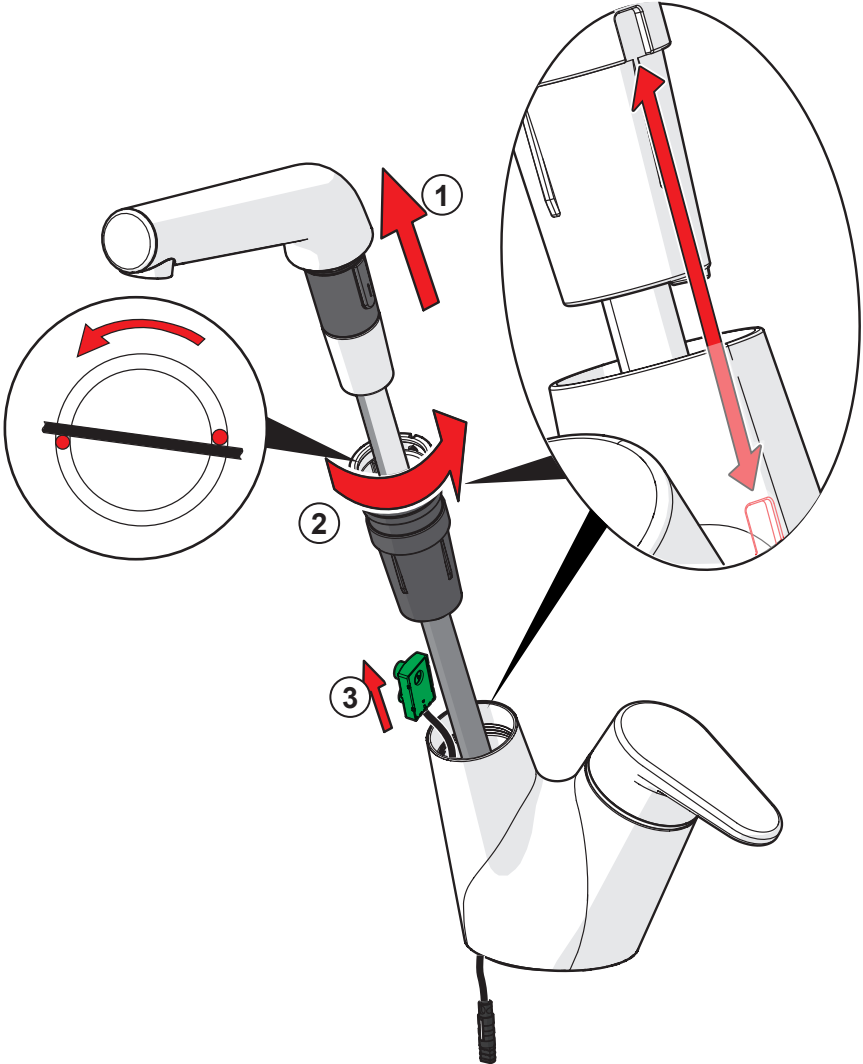

③

②

③

① ③

②

③

- ① ② ④ ⑤ ⑥ ⑦

| Factory default | | 1 x | 2 x | 3 x | 4 x | 5 x | 6 x | 7 x | 8 x |
|-----------------------|-----|----------|-----------|-----|-----|-----|-----|-----|-----|
| Factory settings | 1 x | - | - | - | - | - | - | - | - |
| Flow period (sec) | 2 x | 4 | 6 | 8 | 10 | 20 | 60 | 6 | 6 |
| Automatic flush (h) | 3 x | 0 | 12 | 24 | 48 | 72 | 0 | 0 | 0 |
| Automatic flush (sec) | 4 x | 10 | 30 | 60 | 120 | 180 | 240 | 300 | 600 |
| Cleaning mode (sec) | 5 x | 15 | 30 | 60 | 15 | 15 | 15 | 15 | 15 |