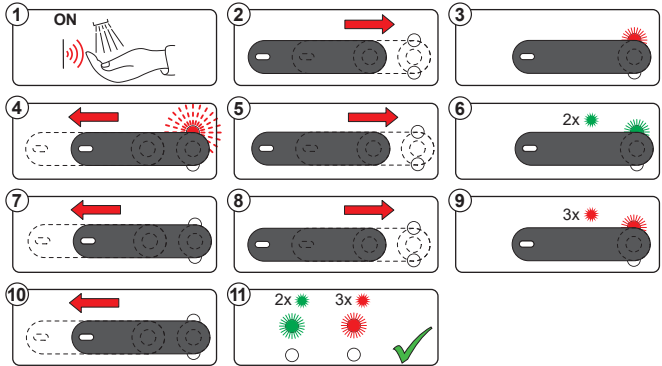

③

②

③

① ③

②

③

- ① ② ④ ⑤ ⑥ ⑦

| Factory default | | 1 x | 2 x | 3 x | 4 x | 5 x | 6 x | 7 x | 8 x |
|-----------------------|-----|----------|-----------|-----|-----|-----|-----|-----|-----|
| Factory settings | 1 x | - | - | - | - | - | - | - | - |
| Flow period (sec) | 2 x | 4 | 6 | 8 | 10 | 20 | 60 | 6 | 6 |
| Automatic flush (h) | 3 x | 0 | 12 | 24 | 48 | 72 | 0 | 0 | 0 |
| Automatic flush (sec) | 4 x | 10 | 30 | 60 | 120 | 180 | 240 | 300 | 600 |
| Cleaning mode (sec) | 5 x | 15 | 30 | 60 | 15 | 15 | 15 | 15 | 15 |

Example 1: After Flow **6 s** → **8 s**

Example 1: After Flow **30 s** → **60 s**

cleaning.oras.com

Oras Group is a powerful European provider of sanitary fittings: the market leader in the Nordics and a leading company in Continental Europe. The company's mission is to make the use of water easy and sustainable and its vision is to become the European leader of advanced sanitary fittings. Oras Group has two strong brands: Oras and Hansa.