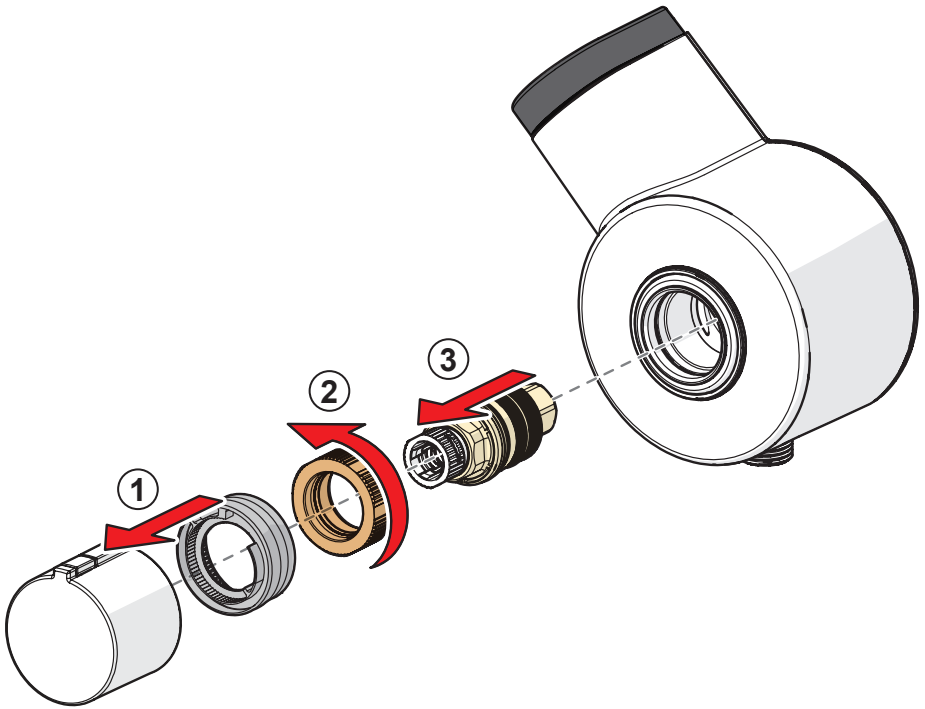

③

②

③

① ③

②

③

- ① ② ④ ⑤ ⑥ ⑦

| Factory default | | 1 x | 2 x | 3 x | 4 x | 5 x | 6 x | 7 x | 8 x |
|-----------------------|-----|----------|-----------|-----|-----|-----|-----|-----|-----|
| Factory settings | 1 x | - | - | - | - | - | - | - | - |
| Flow period (sec) | 2 x | 4 | 6 | 8 | 10 | 20 | 60 | 6 | 6 |
| Automatic flush (h) | 3 x | 0 | 12 | 24 | 48 | 72 | 0 | 0 | 0 |
| Automatic flush (sec) | 4 x | 10 | 30 | 60 | 120 | 180 | 240 | 300 | 600 |
| Cleaning mode (sec) | 5 x | 15 | 30 | 60 | 15 | 15 | 15 | 15 | 15 |