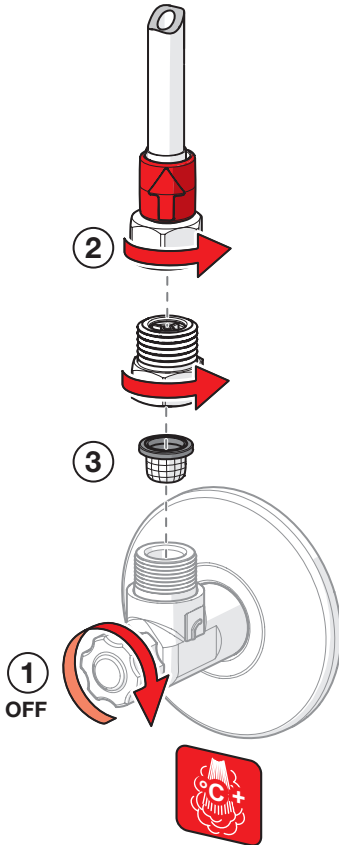

③

②

③

① ③

②

③

- ① ② ④ ⑤ ⑥ ⑦

| Factory default | | 1 x | 2 x | 3 x | 4 x | 5 x | 6 x | 7 x | 8 x |
|-----------------------|-----|----------|-----------|-----|-----|-----|-----|-----|-----|
| Factory settings | 1 x | - | - | - | - | - | - | - | - |
| Flow period (sec) | 2 x | 4 | 6 | 8 | 10 | 20 | 60 | 6 | 6 |
| Automatic flush (h) | 3 x | 0 | 12 | 24 | 48 | 72 | 0 | 0 | 0 |
| Automatic flush (sec) | 4 x | 10 | 30 | 60 | 120 | 180 | 240 | 300 | 600 |
| Cleaning mode (sec) | 5 x | 15 | 30 | 60 | 15 | 15 | 15 | 15 | 15 |