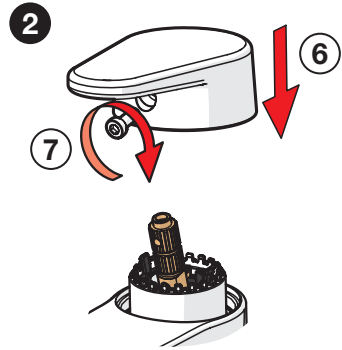

③

②

③

① ③

②

③

- ① ② ④ ⑤ ⑥ ⑦

| Factory default | | 1 x | 2 x | 3 x | 4 x | 5 x | 6 x | 7 x | 8 x |
|-----------------------|-----|----------|-----------|-----|-----|-----|-----|-----|-----|
| Factory settings | 1 x | - | - | - | - | - | - | - | - |
| Flow period (sec) | 2 x | 4 | 6 | 8 | 10 | 20 | 60 | 6 | 6 |
| Automatic flush (h) | 3 x | 0 | 12 | 24 | 48 | 72 | 0 | 0 | 0 |
| Automatic flush (sec) | 4 x | 10 | 30 | 60 | 120 | 180 | 240 | 300 | 600 |
| Cleaning mode (sec) | 5 x | 15 | 30 | 60 | 15 | 15 | 15 | 15 | 15 |