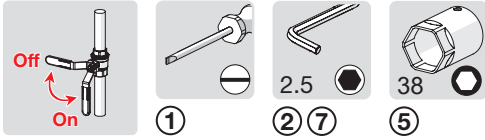

③

②

③

① ③

②

③

- ① ② ④ ⑤ ⑥ ⑦

| Factory default | | 1 x | 2 x | 3 x | 4 x | 5 x | 6 x | 7 x | 8 x |
|-----------------------|-----|----------|-----------|-----|-----|-----|-----|-----|-----|
| Factory settings | 1 x | - | - | - | - | - | - | - | - |
| Flow period (sec) | 2 x | 4 | 6 | 8 | 10 | 20 | 60 | 6 | 6 |
| Automatic flush (h) | 3 x | 0 | 12 | 24 | 48 | 72 | 0 | 0 | 0 |
| Automatic flush (sec) | 4 x | 10 | 30 | 60 | 120 | 180 | 240 | 300 | 600 |
| Cleaning mode (sec) | 5 x | 15 | 30 | 60 | 15 | 15 | 15 | 15 | 15 |