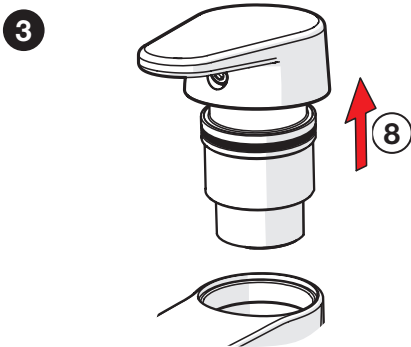

③

②

③

① ③

②

③

- ① ② ④ ⑤ ⑥ ⑦

| Factory default | | 1 x | 2 x | 3 x | 4 x | 5 x | 6 x | 7 x | 8 x |
|-----------------------|-----|----------|-----------|-----|-----|-----|-----|-----|-----|
| Factory settings | 1 x | - | - | - | - | - | - | - | - |
| Flow period (sec) | 2 x | 4 | 6 | 8 | 10 | 20 | 60 | 6 | 6 |
| Automatic flush (h) | 3 x | 0 | 12 | 24 | 48 | 72 | 0 | 0 | 0 |
| Automatic flush (sec) | 4 x | 10 | 30 | 60 | 120 | 180 | 240 | 300 | 600 |
| Cleaning mode (sec) | 5 x | 15 | 30 | 60 | 15 | 15 | 15 | 15 | 15 |