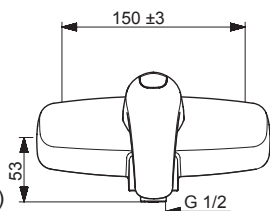

## 1870G

I (ISO 3822)  
EN 817  
50 - 1000 kPa  
0.16 l/s (Eco)  
0.26 l/s (300 kPa)  
0.2 l/s (300 kPa w/Reducer)  
180 kPa (0.2 l/s)  
300 kPa (0.2 l/s w/Reducer)  
max. +80°C

[mpi.oras.com/1870G](http://mpi.oras.com/1870G)

## 1875G

I (ISO 3822)  
EN 817  
50 - 1000 kPa  
0.16 l/s (Eco)  
0.26 l/s (300 kPa)  
0.2 l/s (300 kPa w/Reducer)  
180 kPa (0.2 l/s)  
300 kPa (0.2 l/s w/Reducer)  
max. +80°C

[mpi.oras.com/1875G](http://mpi.oras.com/1875G)