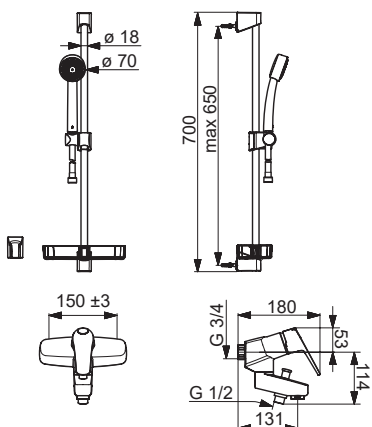

1878G

I (ISO 3822)
EN 817
50 - 1000 kPa
0.19 l/s (Eco)
0.33 l/s (300 kPa)
0.2 l/s (300 kPa w/Reducer)
160 kPa (0.2 l/s)
260 kPa (0.3 l/s)
300 kPa (0.2 l/s w/Reducer)
max. +80°C