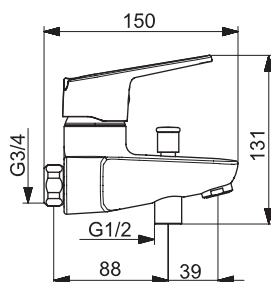

1840G

I (ISO 3822)
EN 817
50 - 1000 kPa
0.19 l/s (Eco)
0.33 l/s (300 kPa)
160 kPa (0.2 l/s)
295 kPa (0.3 l/s)
max. +80°C