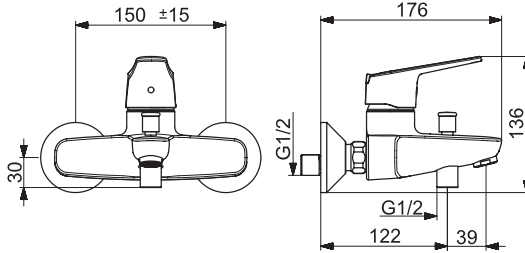

1840GU

I (ISO 3822)
EN 817
50 - 1000 kPa
0.19 l/s (Eco)
0.33 l/s (300 kPa)
160 kPa (0.2 l/s)
295 kPa (0.3 l/s)
max. +80°C