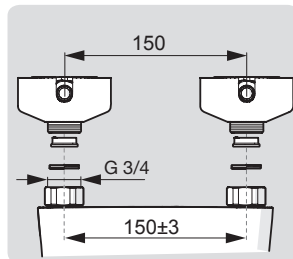

260 kPa (0.3 l/s)

300 kPa (0.2 l/s w/Reducer)

max. +80°C

[mpi.oras.com/1879G](http://mpi.oras.com/1879G)

max.  
1600 kPa

28

③

3