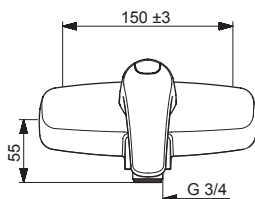

## 1870G

I (ISO 3822)  
EN 817  
50 - 1000 kPa  
0.16 l/s (Eco)  
0.26 l/s (300 kPa)  
0.2 l/s (300 kPa w/Reducer)  
180 kPa (0.2 l/s)  
300 kPa (0.2 l/s w/Reducer)  
max. +80°C

[mpi.oras.com/1870G](http://mpi.oras.com/1870G)

## 1875G

I (ISO 3822)  
EN 817  
50 - 1000 kPa  
0.16 l/s (Eco)  
0.26 l/s (300 kPa)  
0.2 l/s (300 kPa w/Reducer)  
180 kPa (0.2 l/s)  
300 kPa (0.2 l/s w/Reducer)  
max. +80°C

[mpi.oras.com/1875G](http://mpi.oras.com/1875G)