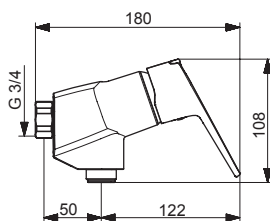

## 1870G

I (ISO 3822)  
EN 817  
50 - 1000 kPa  
0.16 l/s (Eco)  
0.26 l/s (300 kPa)  
0.2 l/s (300 kPa w/Reducer)  
180 kPa (0.2 l/s)  
300 kPa (0.2 l/s w/Reducer)  
max. +80°C

[mpi.oras.com/1870G](http://mpi.oras.com/1870G)

## 1875G

I (ISO 3822)  
EN 817  
50 - 1000 kPa  
0.16 l/s (Eco)  
0.26 l/s (300 kPa)  
0.2 l/s (300 kPa w/Reducer)  
180 kPa (0.2 l/s)  
300 kPa (0.2 l/s w/Reducer)  
max. +80°C

[mpi.oras.com/1875G](http://mpi.oras.com/1875G)