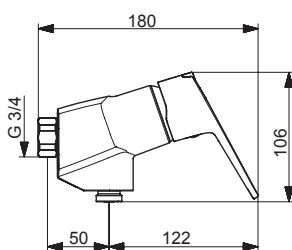

## 1870G

I (ISO 3822)  
EN 817  
50 - 1000 kPa  
0.16 l/s (Eco)  
0.26 l/s (300 kPa)  
0.2 l/s (300 kPa w/Reducer)  
180 kPa (0.2 l/s)  
300 kPa (0.2 l/s w/Reducer)  
max. +80°C

[mpi.oras.com/1870G](http://mpi.oras.com/1870G)

## 1875G

I (ISO 3822)  
EN 817  
50 - 1000 kPa  
0.16 l/s (Eco)  
0.26 l/s (300 kPa)  
0.2 l/s (300 kPa w/Reducer)  
180 kPa (0.2 l/s)  
300 kPa (0.2 l/s w/Reducer)  
max. +80°C

[mpi.oras.com/1875G](http://mpi.oras.com/1875G)