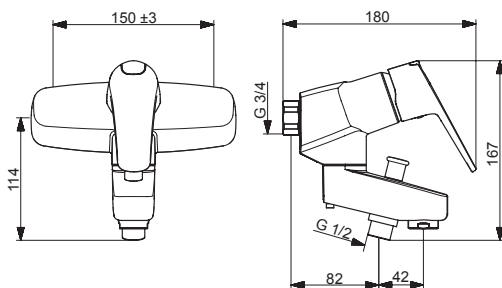

1871G

I (ISO 3822)
EN 817
50 - 1000 kPa
0.19 l/s (Eco)
0.33 l/s (300 kPa)
0.2 l/s (300 kPa w/Reducer)
160 kPa (0.2 l/s)
260 kPa (0.3 l/s)
300 kPa (0.2 l/s w/Reducer)
max. +80°C