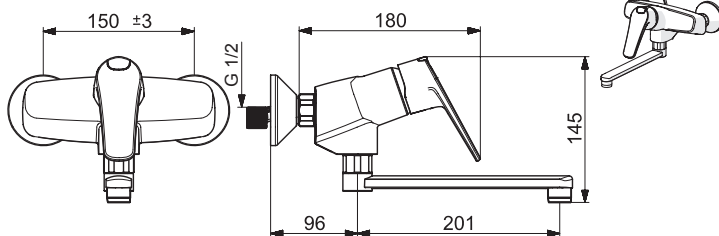

1837GU

I (ISO 3822)
EN 817
50 - 1000 kPa
0.16 l/s (Eco)
0.27 l/s (300 kPa)
0.2 l/s (300 kPa w/Reducer)
160 kPa (0.2 l/s)
300 kPa (0.2 l/s w/Reducer)
max. +80°C