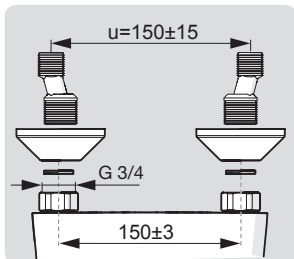

260 kPa (0.3 l/s)

300 kPa (0.2 l/s w/Reducer)

max. +80°C

[mpi.oras.com/1879G](http://mpi.oras.com/1879G)

max.  
1600 kPa

28

③

3