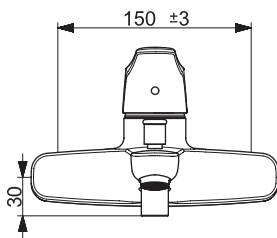

1840G

I (ISO 3822)
EN 817
50 - 1000 kPa
0.19 l/s (Eco)
0.33 l/s (300 kPa)
160 kPa (0.2 l/s)
295 kPa (0.3 l/s)
max. +80°C