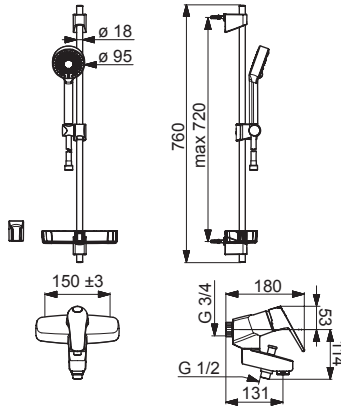

1879G

I (ISO 3822)

EN 817

50 - 1000 kPa

0.19 l/s (Eco)

0.33 l/s (300 kPa)

0.2 l/s (300 kPa w/Reducer)

160 kPa (0.2 l/s)

260 kPa (0.3 l/s)

300 kPa (0.2 l/s w/Reducer)

max. +80°C

mpi.oras.com/1879G