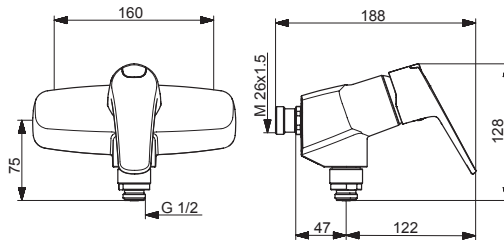

1885G

I (ISO 3822)
EN 817
50 - 1000 kPa
0.16 l/s (Eco)
0.26 l/s (300 kPa)
175 kPa (0.2 l/s)
max. +80°C