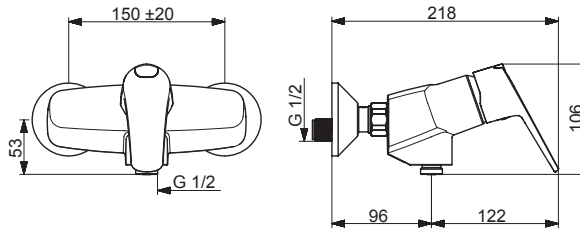

1875GU

I (ISO 3822)
EN 817
50 - 1000 kPa
0.16 l/s (Eco)
0.26 l/s (300 kPa)
0.2 l/s (300 kPa w/Reducer)
180 kPa (0.2 l/s)
300 kPa (0.2 l/s w/Reducer)
max. +80°C