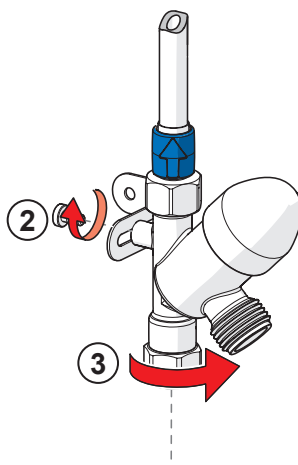

> 1 min

batteries off

A

AA 1.5 V Lithium x 2

①

> 1 min

power off

B