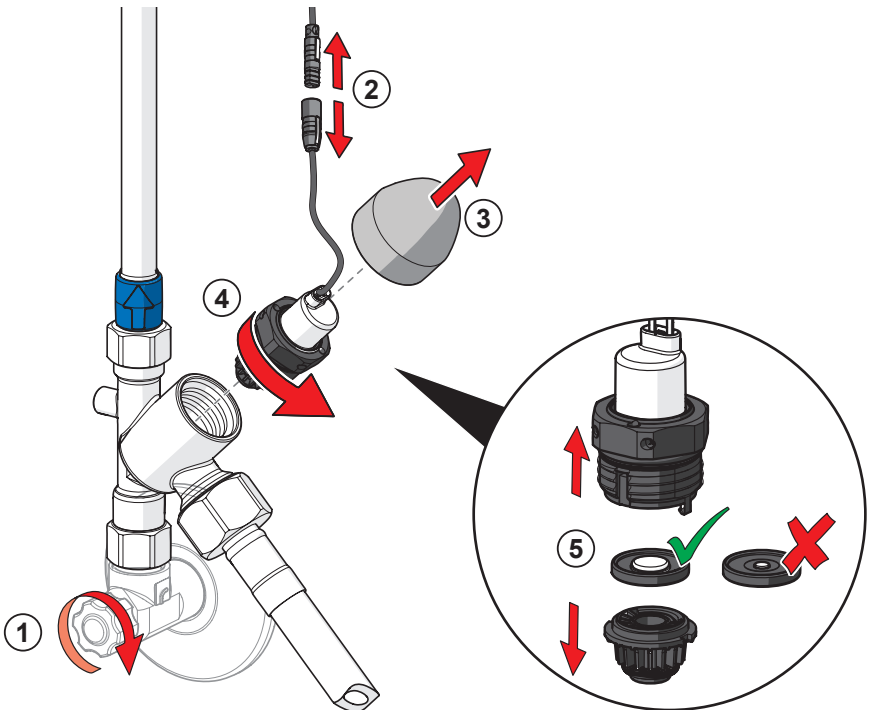

> 1 min

batteries off

A

AA 1.5 V Lithium x 2

①

> 1 min

power off

B