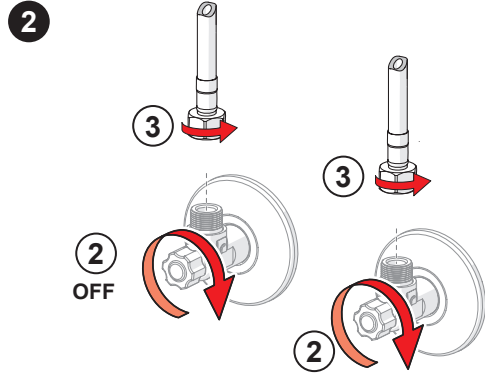

②

⑤ ⑥

120°

159670/10

60°/0°

159667/10

cleaning.oras.com

Oras Group is a powerful European provider of sanitary fittings: the market leader in the Nordics and a leading company in Continental Europe. The company's mission is to make the use of water easy and sustainable and its vision is to become the European leader of advanced sanitary fittings. Oras Group has two strong brands: Oras and Hansa.