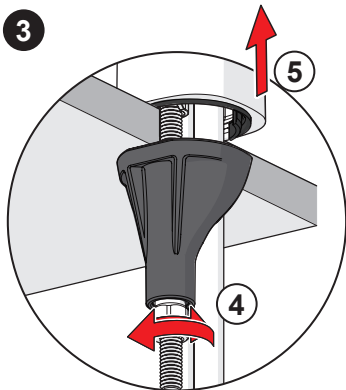

②

⑤ ⑥

120°

159670/10

60°/0°

159667/10

cleaning.oras.com

Oras Group is a powerful European provider of sanitary fittings: the market leader in the Nordics and a leading company in Continental Europe. The company's mission is to make the use of water easy and sustainable and its vision is to become the European leader of advanced sanitary fittings. Oras Group has two strong brands: Oras and Hansa.