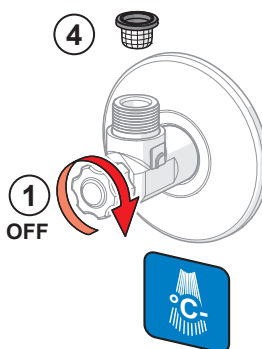

> 1 min

batteries off

A

AA 1.5 V Lithium x 2

①

> 1 min

power off

B