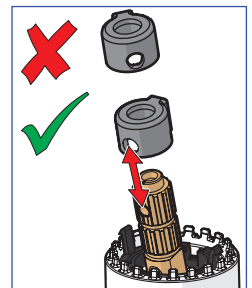

> 1 min

batteries off

A

AA 1.5 V Lithium x 2

①

> 1 min

power off

B