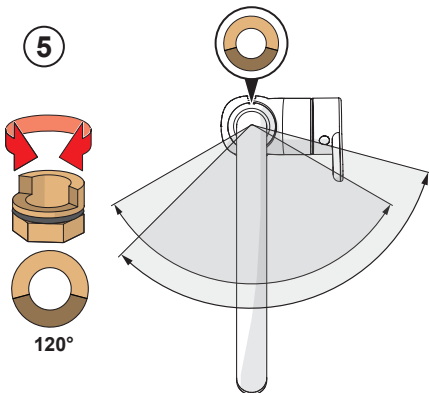

120°

159670/10