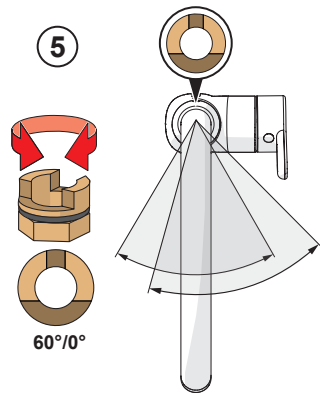

②

⑤ ⑥

120°

159670/10

60°/0°

159667/10

cleaning.oras.com

Oras Group is a powerful European provider of sanitary fittings: the market leader in the Nordics and a leading company in Continental Europe. The company's mission is to make the use of water easy and sustainable and its vision is to become the European leader of advanced sanitary fittings. Oras Group has two strong brands: Oras and Hansa.