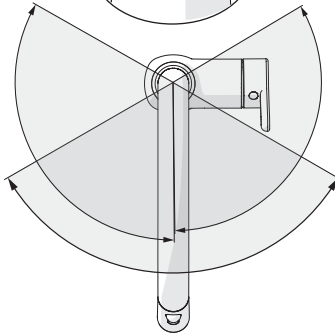

②

⑤ ⑥

120°

159670/10

60°/0°

159667/10

cleaning.oras.com

Oras Group is a powerful European provider of sanitary fittings: the market leader in the Nordics and a leading company in Continental Europe. The company's mission is to make the use of water easy and sustainable and its vision is to become the European leader of advanced sanitary fittings. Oras Group has two strong brands: Oras and Hansa.