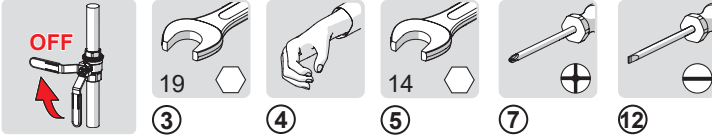

②

⑤ ⑥

120°

159670/10

60°/0°

159667/10

cleaning.oras.com

Oras Group is a powerful European provider of sanitary fittings: the market leader in the Nordics and a leading company in Continental Europe. The company's mission is to make the use of water easy and sustainable and its vision is to become the European leader of advanced sanitary fittings. Oras Group has two strong brands: Oras and Hansa.