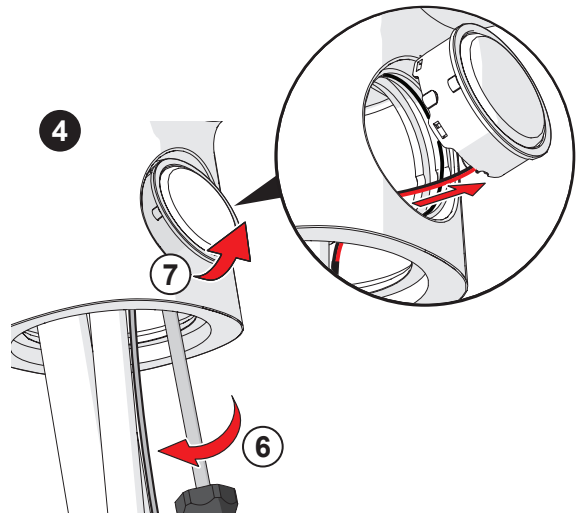

②

⑤ ⑥

120°

159670/10

60°/0°

159667/10

cleaning.oras.com

Oras Group is a powerful European provider of sanitary fittings: the market leader in the Nordics and a leading company in Continental Europe. The company's mission is to make the use of water easy and sustainable and its vision is to become the European leader of advanced sanitary fittings. Oras Group has two strong brands: Oras and Hansa.