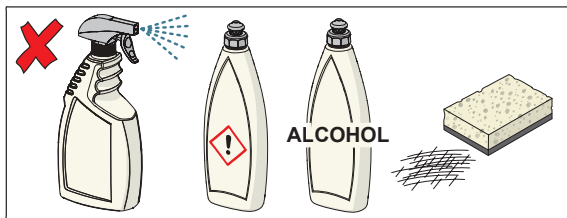

②

⑤ ⑥

120°

159670/10

60°/0°

159667/10

cleaning.oras.com

Oras Group is a powerful European provider of sanitary fittings: the market leader in the Nordics and a leading company in Continental Europe. The company's mission is to make the use of water easy and sustainable and its vision is to become the European leader of advanced sanitary fittings. Oras Group has two strong brands: Oras and Hansa.