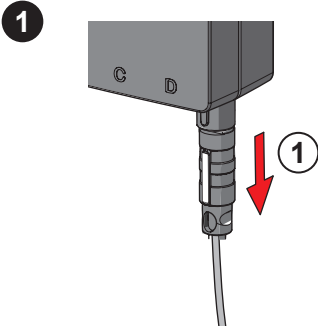

②

⑤ ⑥

120°

159670/10

60°/0°

159667/10

cleaning.oras.com

Oras Group is a powerful European provider of sanitary fittings: the market leader in the Nordics and a leading company in Continental Europe. The company's mission is to make the use of water easy and sustainable and its vision is to become the European leader of advanced sanitary fittings. Oras Group has two strong brands: Oras and Hansa.