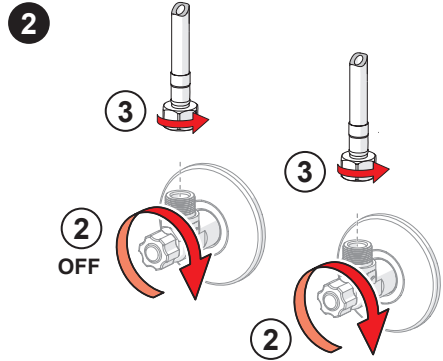

②

⑤ ⑥

120°

159670/10

60°/0°

159667/10

cleaning.oras.com

Oras Group is a powerful European provider of sanitary fittings: the market leader in the Nordics and a leading company in Continental Europe. The company's mission is to make the use of water easy and sustainable and its vision is to become the European leader of advanced sanitary fittings. Oras Group has two strong brands: Oras and Hansa.