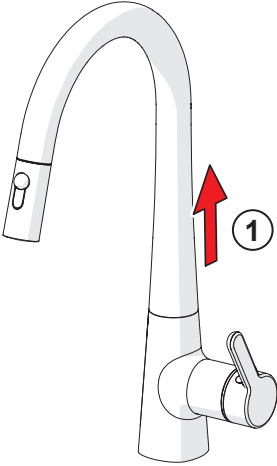

②

⑤ ⑥

120°

159670/10

60°/0°

159667/10

cleaning.oras.com

Oras Group is a powerful European provider of sanitary fittings: the market leader in the Nordics and a leading company in Continental Europe. The company's mission is to make the use of water easy and sustainable and its vision is to become the European leader of advanced sanitary fittings. Oras Group has two strong brands: Oras and Hansa.