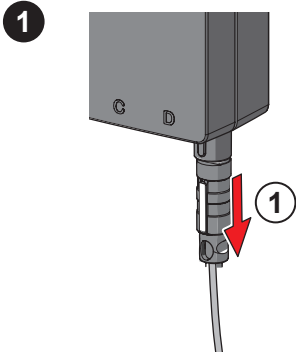

②

⑤ ⑥

120°

159670/10

60°/0°

159667/10

cleaning.oras.com

Oras Group is a powerful European provider of sanitary fittings: the market leader in the Nordics and a leading company in Continental Europe. The company's mission is to make the use of water easy and sustainable and its vision is to become the European leader of advanced sanitary fittings. Oras Group has two strong brands: Oras and Hansa.