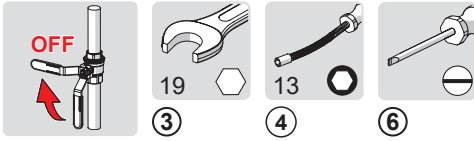

②

⑤ ⑥

120°

159670/10

60°/0°

159667/10

cleaning.oras.com

Oras Group is a powerful European provider of sanitary fittings: the market leader in the Nordics and a leading company in Continental Europe. The company's mission is to make the use of water easy and sustainable and its vision is to become the European leader of advanced sanitary fittings. Oras Group has two strong brands: Oras and Hansa.