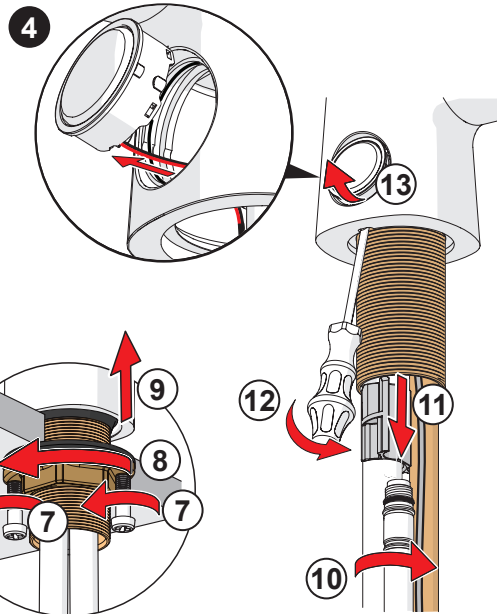

②

⑤ ⑥

120°

159670/10

60°/0°

159667/10

cleaning.oras.com

Oras Group is a powerful European provider of sanitary fittings: the market leader in the Nordics and a leading company in Continental Europe. The company's mission is to make the use of water easy and sustainable and its vision is to become the European leader of advanced sanitary fittings. Oras Group has two strong brands: Oras and Hansa.