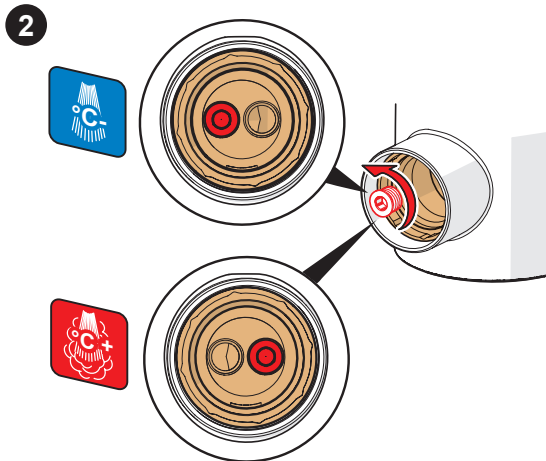

A1

B1

C1

2

CLEANING.ORAS.COM

Oras Group is a powerful European provider of sanitary fittings: the market leader in the Nordics and a leading company in Continental Europe. The company's mission is to make the use of water easy and sustainable and its vision is to become the European leader of advanced sanitary fittings. Oras Group has two strong brands: Oras and Hansa.