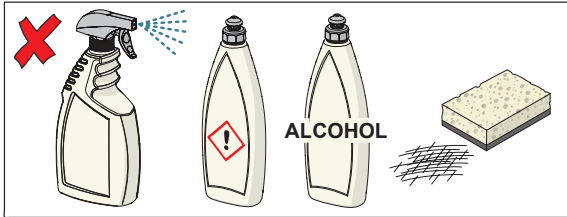

③

③

①

②

cleaning.oras.com

Oras Group is a powerful European provider of sanitary fittings: the market leader in the Nordics and a leading company in Continental Europe. The company's mission is to make the use of water easy and sustainable and its vision is to become the European leader of advanced sanitary fittings. Oras Group has two strong brands: Oras and Hansa.