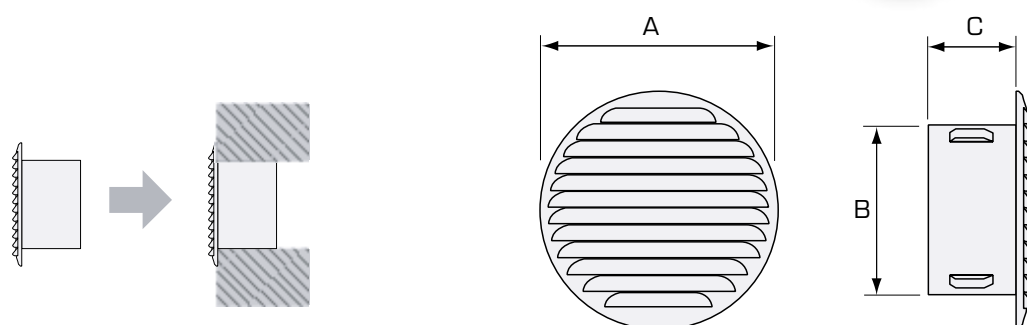

Metal grille with adapter

Round external grilles made of pressed steel. The grilles are available in aluminium, copper and stainless. The adapter is intended for dimension Ø98/102mm and include fixed brackets for secure mounting.

Specification

Product	A (mm)	B (mm)	C (mm)	Free area (cm²)	Art no bulk
Grille with adapter Ø80/110 aluminium	110	76	40	50	440801
Grille with adapter Ø100/130 aluminium	130	95	45	100	440101
Grille with adapter Ø125/150 aluminium	150	120	45	120	440201
Grille with adapter Ø150/178 aluminium*	178	145	45	140	440501
Grille with adapter Ø160/180 aluminium*	180	155	45		440601
Grille with adapter Ø200/240 aluminium*	240	195	45		441911
Grille with adapter Ø80/110 copper	110	76	40	50	440803
Grille with adapter Ø100/130 copper	130	95	45	100	440103
Grille with adapter Ø125/150 copper	150	120	45	120	440203
Grille with adapter Ø150/178 copper*	178	145	45	140	440503
Grille with adapter Ø160/180 copper*	180	155	45		440603
Grille with adapter Ø200/240 copper*	240	195	45		441913
Grille with adapter Ø80/110 stainless	110	76	40	50	440807
Grille with adapter Ø100/130 stainless	130	95	45	100	440107
Grille with adapter Ø125/150 stainless	150	120	45	120	440205
Grille with adapter Ø150/178 stainless*	178	145	45	140	440505
Grille with adapter Ø160/180 stainless*	180	155	45		440605
Grille with adapter Ø200/240 stainless*	240	195	45		441915

* = not a stock item