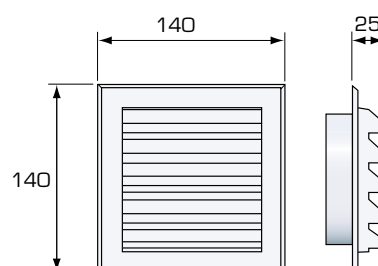

External grille #115 mm

Grille for outdoor mounting, with hidden screw holes for screw mounting.

The screw holes are adjusted to fit cover plate #165 and #210. The grille is supplied with an adapter-ring which fits directly on to wall pipe Ø81/85. The grille is made of UV-constant ABS plastic and is available in several different colours (see below).

Insect net #115 is available as accessory (art no 801141).

Standard colour: White NCS S0502-Y

Free area: 37 cm²

External grille #140 mm

Grille for outdoor mounting, with hidden screw holes for screw mounting. The screw holes are adjusted to fit Cover plate #165 and #210. The grille is supplied with an adapter-ring which fits directly on to wall pipe Ø95/99 x 150 and Ø98/102 with Rubber ring EPDM (art no 008247). The grille is made of UV-constant ABS plastic and is available in several different colours (see below).

Insect net #140 is available as accessory (art no 801171).

Standard colour: White NCS S0502-Y.

Free area: 64 cm²

For further information regarding colours etc please contact Fresh AB.

Specification

Product	Art no bulk
External grille #115 white, NCS S0502-Y	801151
External grille #115 brown, NCS S8010-Y70R	801153
External grille #115 red, NCS S4040-Y90R	801155
External grille #115 black, NCS S9000-N	801156
External grille #115 grey, NCS S2000-N	801157
External grille #115 yellow, NCS S2050-Y10R	801158
External grille #140 white, NCS S0502-Y	831401
External grille #140 brown, NCS S8010-Y70R	831403
External grille #140 red, NCS S4040-Y90R	831405
External grille #140 black, NCS S9000-N	831406
External grille #140 grey, NCS S2000-N	831407
External grille #140 yellow, NCS S2050-Y10R	831408
External grille #180 white, NCS S0502-Y	851801