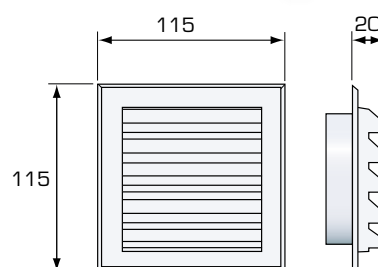

External grille #115 mm

Grille for outdoor mounting, with hidden screw holes for screw mounting.

The screw holes are adjusted to fit cover plate #165 and #210. The grille is supplied with an adapter-ring which fits directly on to wall pipe Ø81/85. The grille is made of UV-constant ABS plastic and is available in several different colours (see below).

Insect net #115 is available as accessory (art no 801141).

Standard colour: White NCS S0502-Y

Free area: 37 cm²

External grille #140 mm

Grille for outdoor mounting, with hidden screw holes for screw mounting. The screw holes are adjusted to fit Cover plate #165 and #210. The grille is supplied with an adapter-ring which fits directly on to wall pipe Ø95/99 x 150 and Ø98/102 with Rubber ring EPDM (art no 008247). The grille is made of UV-constant ABS plastic and is available in several different colours (see below).

Insect net #140 is available as accessory (art no 801171).

Standard colour: White NCS S0502-Y.

Free area: 64 cm²

For further information regarding colours etc please contact Fresh AB.

Specification

Product	Art no bulk
External grille #115 white, NCS S0502-Y	801151
External grille #115 brown, NCS S8010-Y70R	801153
External grille #115 red, NCS S4040-Y90R	801155
External grille #115 black, NCS S9000-N	801156
External grille #115 grey, NCS S2000-N	801157
External grille #115 yellow, NCS S2050-Y10R	801158
External grille #140 white, NCS S0502-Y	831401
External grille #140 brown, NCS S8010-Y70R	831403
External grille #140 red, NCS S4040-Y90R	831405
External grille #140 black, NCS S9000-N	831406
External grille #140 grey, NCS S2000-N	831407
External grille #140 yellow, NCS S2050-Y10R	831408
External grille #180 white, NCS S0502-Y	851801