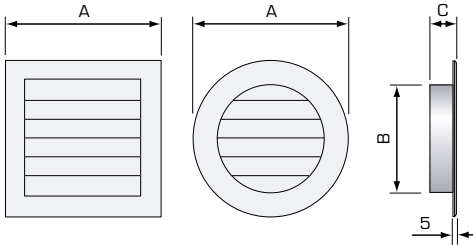

Moulded grille in aluminium

Moulded grilles with insectnet and adapter as standard. Available in several dimensions, both round and square.