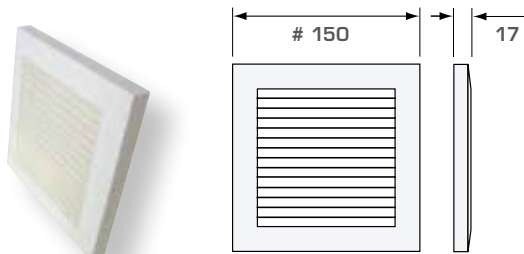

Interior grille

Grille for indoor mounting. The grille fit adapters with snap-in closure. It can also be fitted to the adapter by using two small screws. Made of ABS plastic, white, NCS S0502-Y.