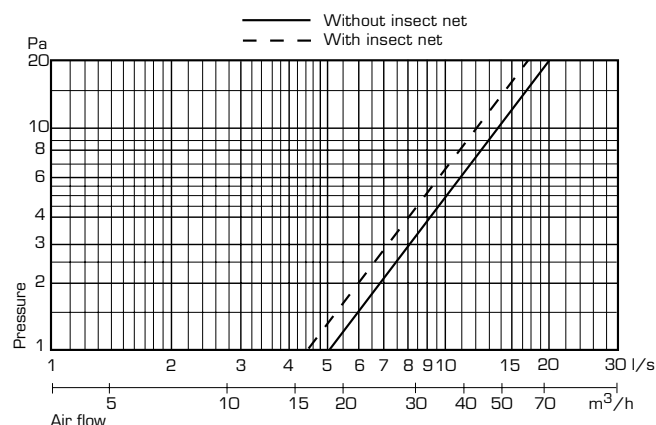

Standard colour: White NCS S0502-Y
Free area: 64 cm²

External grille 110 x 150 mm

A slimmer model of grille #150, with countersunk holes for screw mounting. The screwholes are adjusted to fit cover plate 18 and 20. The grille is supplied with snap-in closure suited for Fresh's adapters (delivered separately). The grille is made of UV-constant ABS plastic. Insect net #150 is available as accessory (art no 664003).