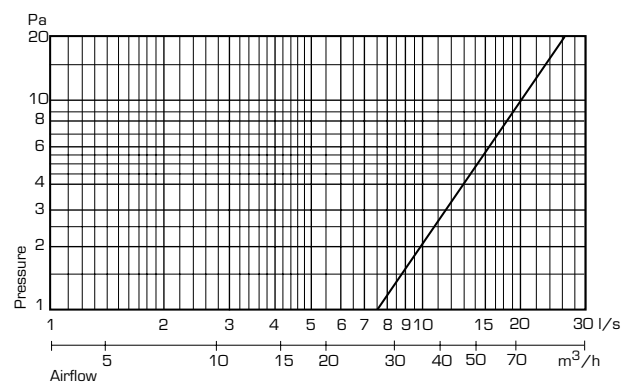

Capacity

Specification

Product	Free area (cm²)	Art no bulk
Interior grille #150	60	661521