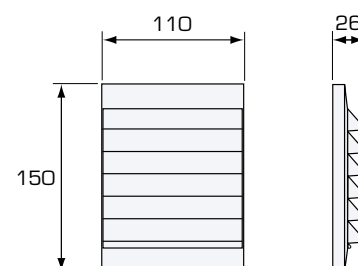

External grille 110 x 150 mm

A slimmer model of grille #150, with countersunk holes for screw mounting. The screwholes are adjusted to fit cover plate 18 and 20. The grille is supplied with snap-in closure suited for Fresh's adapters (delivered separately). The grille is made of UV-constant ABS plastic. Insect net #150 is available as accessory (art no 664003).

Standard colour: White NCS S0502-Y
Free area: 64 cm²