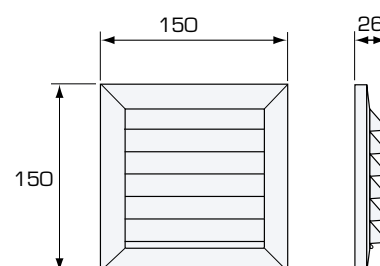

Standard colour: White NCS S0502-Y
Free area: 64 cm²

External grille 110 x 150 mm

A slimmer model of grille #150, with countersunk holes for screw mounting. The screwholes are adjusted to fit cover plate 18 and 20. The grille is supplied with snap-in closure suited for Fresh's adapters (delivered separately). The grille is made of UV-constant ABS plastic. Insect net #150 is available as accessory (art no 664003).