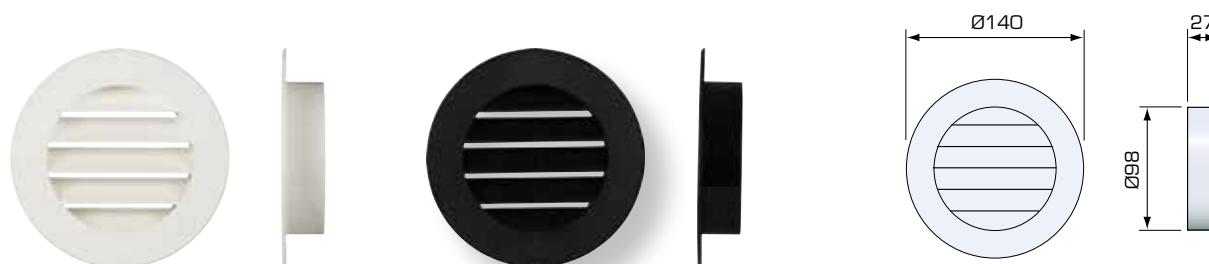

Insect net #140 is available as accessory (art no 801171).

Standard colour: White NCS S0502-Y.

Free area: 64 cm²

For further information regarding colours etc please contact Fresh AB.

Specification

Product	Art no bulk
External grille #115 white, NCS S0502-Y	801151
External grille #115 brown, NCS S8010-Y70R	801153
External grille #115 red, NCS S4040-Y90R	801155
External grille #115 black, NCS S9000-N	801156
External grille #115 grey, NCS S2000-N	801157
External grille #115 yellow, NCS S2050-Y10R	801158
External grille #140 white, NCS S0502-Y	831401
External grille #140 brown, NCS S8010-Y70R	831403
External grille #140 red, NCS S4040-Y90R	831405
External grille #140 black, NCS S9000-N	831406
External grille #140 grey, NCS S2000-N	831407
External grille #140 yellow, NCS S2050-Y10R	831408
External grille #180 white, NCS S0502-Y	851801

Insect nets

Insect nets are available to all of our square grilles in plastic (grille #150mm & #110x150, grille #115 & #140mm). Made of plastic.

Specification

Product	Free area (cm ²)	Art no bulk
Insect net #150 (suits external grille #150 & #110x150)	61,7	664003
Insect net #115 (suits external grille #115)	38,2	801141
Insect net #140 (suits external grille #140)	56,6	801171

External grille Ø140 mm

Round grille with adapter Ø98 mm for outdoor mounting. The grille is supplied with hidden screw holes for screw mounting.

The grille fits directly on to wall pipe Ø98/102.

The grille is made of UV-constant ABS plastic.

Standard colour: White NCS S0502-Y

Specification

Product	Free area (cm ²)	Art no bulk
External grille Ø98/140 white, NCS S0502-Y	41	831305
External grille Ø98/140 black, NCS S9000-N	41	831306

Metal grille with adapter