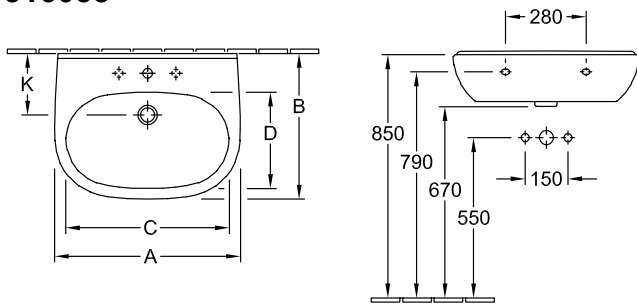

WASHBASIN O.NOVO

PRODUCT INFORMATION

1 . POSITION

Model	516055
Collection	O.novo
PROJECTS	 START
Width	550 mm
Depth	450 mm
Weight	14,73 kg
description	Sanitary porcelain Also available in CeramicPlus fastening with 2 screws M10x120 mm
Tap fitting / Tap hole remark	suitable for 3-hole tap fittings, central tap hole punched out
Overflow remark	with overflow
material	Sanitary porcelain
Specification texts	O.novo; Washbasin; Sanitary porcelain; Size: 550 x 450 mm; Oval; suitable for 3-hole tap fittings, central tap hole punched out; with overflow; fastening with 2 screws M10x120 mm

COLOURS

White Alpin	51605501	4051202008338
White Alpin CeramicPlus	516055R1	4051202008321
White Alpin AntiBac	516055T1	4051202468682

TECHNICAL DRAWINGS

516055

	A	B	C	D
5160 55	550	450	475	280
5160 60	600	490	525	315
5160 65	650	510	565	330