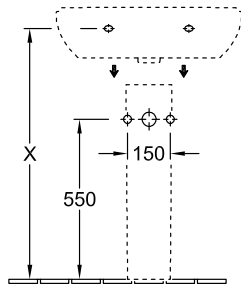

WASHBASIN O.NOVO

PRODUCT INFORMATION

1 . POSITION

Model	516055
Collection	O.novo
PROJECTS	 START
Width	550 mm
Depth	450 mm
Weight	14,73 kg
description	Sanitary porcelain Also available in CeramicPlus fastening with 2 screws M10x120 mm
Tap fitting / Tap hole remark	suitable for 3-hole tap fittings, central tap hole punched out
Overflow remark	with overflow
material	Sanitary porcelain
Specification texts	O.novo; Washbasin; Sanitary porcelain; Size: 550 x 450 mm; Oval; suitable for 3-hole tap fittings, central tap hole punched out; with overflow; fastening with 2 screws M10x120 mm

COLOURS

White Alpin	51605501	4051202008338
White Alpin CeramicPlus	516055R1	4051202008321
White Alpin AntiBac	516055T1	4051202468682

TECHNICAL DRAWINGS

516055

	A	B	C	D
5160 55	550	450	475	280
5160 60	600	490	525	315
5160 65	650	510	565	330