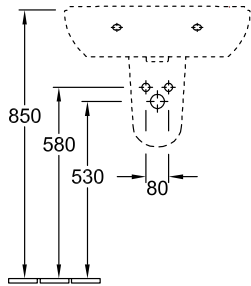

WASHBASIN O.NOVO

PRODUCT INFORMATION

1 . POSITION

Model	516055
Collection	O.novo
PROJECTS	 START
Width	550 mm
Depth	450 mm
Weight	14,73 kg
description	Sanitary porcelain Also available in CeramicPlus fastening with 2 screws M10x120 mm
Tap fitting / Tap hole remark	suitable for 3-hole tap fittings, central tap hole punched out
Overflow remark	with overflow
material	Sanitary porcelain
Specification texts	O.novo; Washbasin; Sanitary porcelain; Size: 550 x 450 mm; Oval; suitable for 3-hole tap fittings, central tap hole punched out; with overflow; fastening with 2 screws M10x120 mm

COLOURS

White Alpin	51605501	4051202008338
White Alpin CeramicPlus	516055R1	4051202008321
White Alpin AntiBac	516055T1	4051202468682

TECHNICAL DRAWINGS

516055

	A	B	C	D
5160 55	550	450	475	280
5160 60	600	490	525	315
5160 65	650	510	565	330