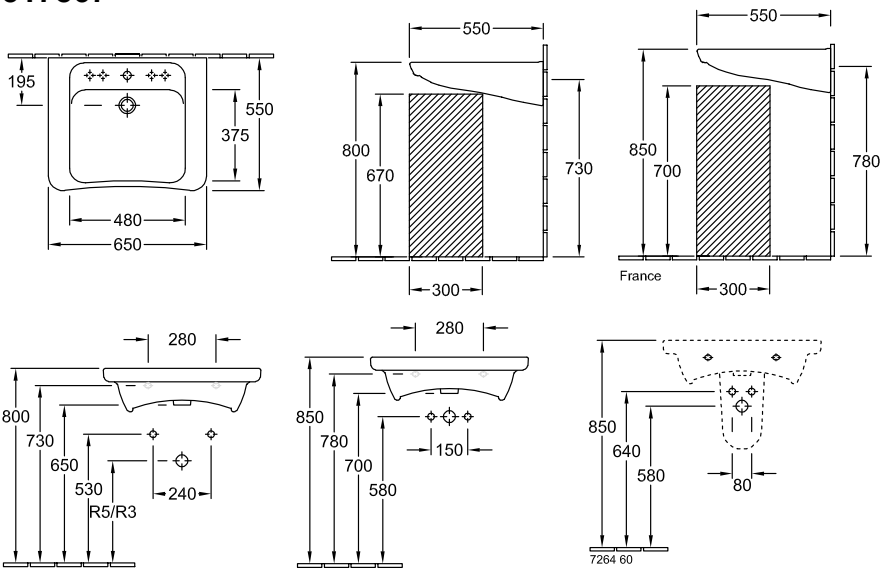

### 1 . POSITION

<b>Model</b>	<b>517867</b>
Collection	Architectura Vita
PROJECTS	 PLUS
Width	650 mm
Depth	550 mm
Weight	20,85 kg
description	previously Omnia Architectura Sanitary porcelain Also available in CeramicPlus fastening with 2 screws M10x120 mm in accordance with DIN 18040
Tap fitting / Tap hole remark	central tap hole punched out
Overflow remark	with overflow
material	Sanitary porcelain
Specification texts	Architectura Vita; Washbasin Vita; previously Omnia Architectura; Sanitary porcelain; Size: 650 x 550 mm; Angular; central tap hole punched out; with overflow; fastening with 2 screws M10x120 mm; in accordance with DIN 18040

517867

R3 Installation in acc. with DIN 18040 with standard space saving siphon  
 R5 Installation in acc. with DIN 18040 with standard concealed siphon

	R3	R5
5178/65/66/67/68	440	550