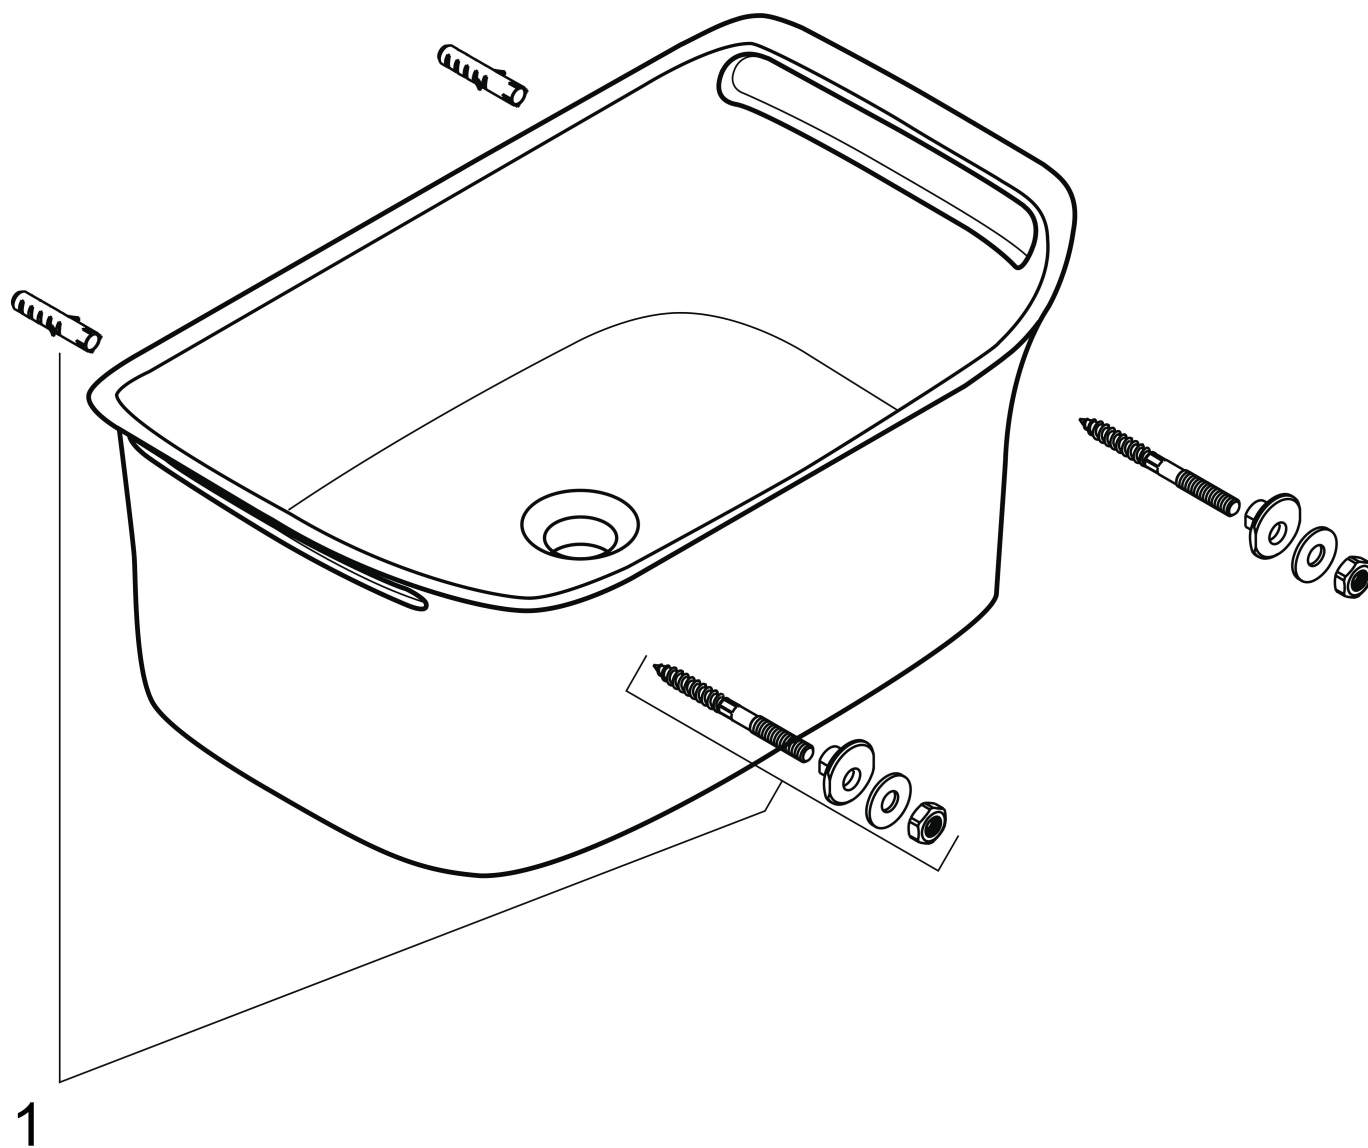

Brand AXOR
Art. Name **AXOR Urquiola** Wash basin 624/399 wall-mounted
Art. Nr. 11302000
Surface White

Spare Parts Drawing for build year: >04/09