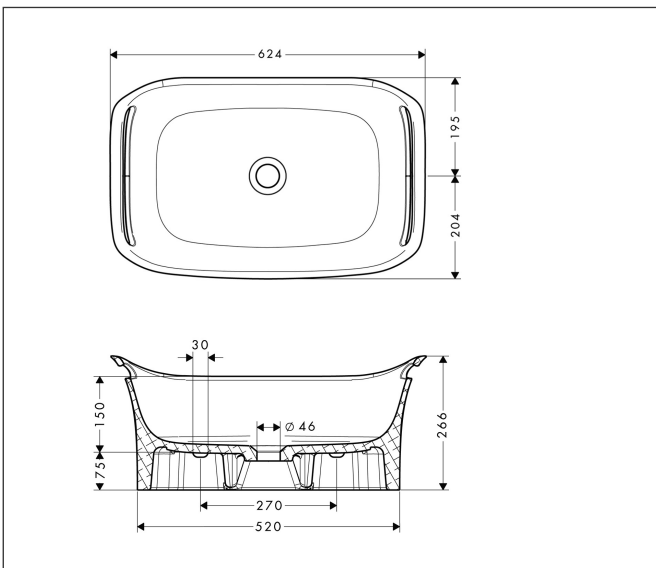

Brand AXOR
Art. Name **AXOR Urquiola** Wash basin 624/399 wall-mounted
Art. Nr. 11302000
Surface White

Product picture

Features

- material: mineral cast with gelcoat
- without tap hole
- without overflow
- without waste set
- only in conjunction with basin mixers without pull rod
- installation type: wall mounted
- overflow class: CL00

Drawing

Brand AXOR
Art. Name **AXOR Urquiola** Wash basin 624/399 wall-mounted
Art. Nr. 11302000
Surface White

Required parts

Product picture	Art. Name	Art. Nr.
	hansgrohe Waste set non-closing for wash basins Chrome	50001000