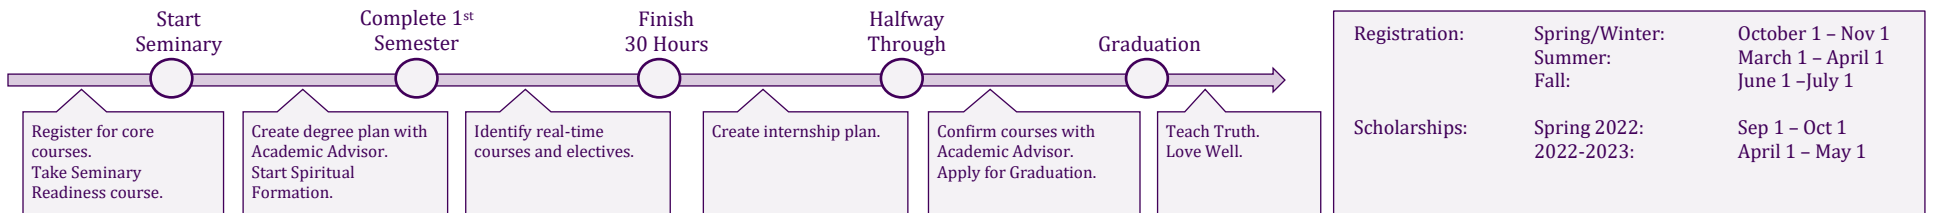

Year	Fall		👤	📖	Spring		👤	📖	Summer		👤	📖	
	Year 1	SF5100-1	Spiritual Formation			SF5100-2	Spiritual Formation			BE5103	OT History II & Poetry	2	
BE5101		Bible Study Methods	3		BE5102	OT History I		3					
ST5101		Theological Method	3		PM5101	Christian Life & Witness	3						
		Total		6		Total		6		Total		2	
Year 2	SF5100-3	Spiritual Formation			SF5100-4	Spiritual Formation			BE5109	Selected OT and NT books		3	
	ST5103	Humanity & Sin		3	ST5102	Trinitarianism		3	BE5105	The Gospels	2		
	ST5605	Found. of Apologetics	3		ST5610	God and Evil	3						
	BE5104	OT Prophets	3										
		Total		9		Total		6		Total		5	
Year 3	OT5640	OT Reliability & Historicity	3		BE5106	Acts & Pauline Epistles		3	ST5104	Soteriology		3	
	ST5606	Approaches to Apologetics and Evangelism	3		NT5640	NT Reliability and Resurrection	3						
						Elective	3						
	Total		6		Total		9		Total		3		
Year 4	ST5105	Sanctification & Ecclesiology	3		ST5106	Eschatology		3					
	INT5170	Internship		2	ST5650	Capstone Seminar in Christian Apologetics	3						
		Elective	3		BE5107	Gen. Epistles & Revelation		3					
						Internship (cont.)							
	Total		8		Total		9		Total