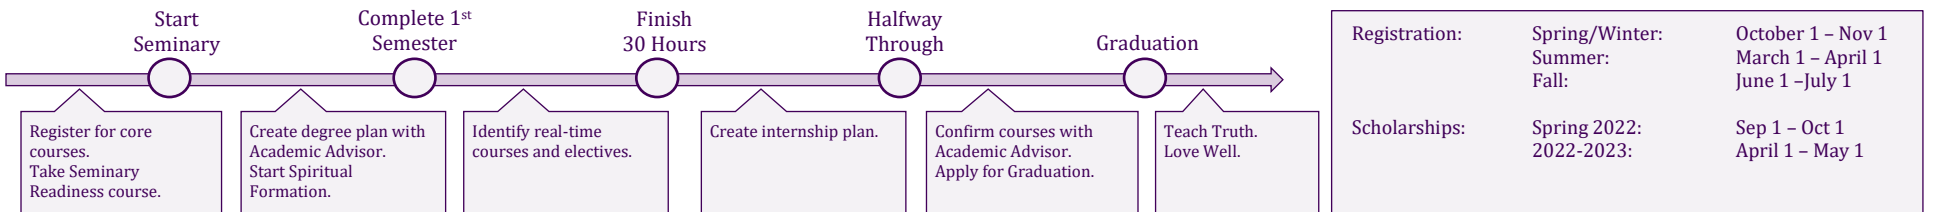

Fall		👤	📖	Spring		👤	📖	Summer		👤	📖
Year 1	SF5100-1	Spiritual Formation			SF5100-2	Spiritual Formation			BE5103	OT History II & Poetry		2
	BE5101	Bible Study Methods	3		BE5102	OT History I	3		ST5102	Trinitarianism	3	
	ST5101	Theological Method	3		ST5610	God and Evil	3					
	ST5605	Found. of Apologetics	3		PM5101	Christian Life & Witness	3					
		Total		9		Total		9		Total		5
Year 2	SF5100-3	Spiritual Formation			SF5100-4	Spiritual Formation			BE5105	The Gospels		2
	ST5103	Humanity & Sin	3		ST5104	Soteriology	3		BE5109	Selected OT & NT Books		3
	BE5104	OT Prophets	3		NT5645	NT Reliability and Resurrection	3					
	OT5640	OT Reliability and Historicity	3			Elective	3					
		Total		9		Total		9		Total		5
Year 3	BE5106	Acts & Pauline Epistles	3		ST5650	Capstone Seminar in Christian Apologetics	3		BE5107	Gen. Epistles & Revelation	3	
	ST5105	Sanctification & Ecclesiology	3		ST5106	Eschatology	3					
	ST5606	Approaches to Apologetics and Evangelism	3			Elective	3					
	INT5170	Internship	2			Internship ends						
		Total		11		Total		9		Total		3