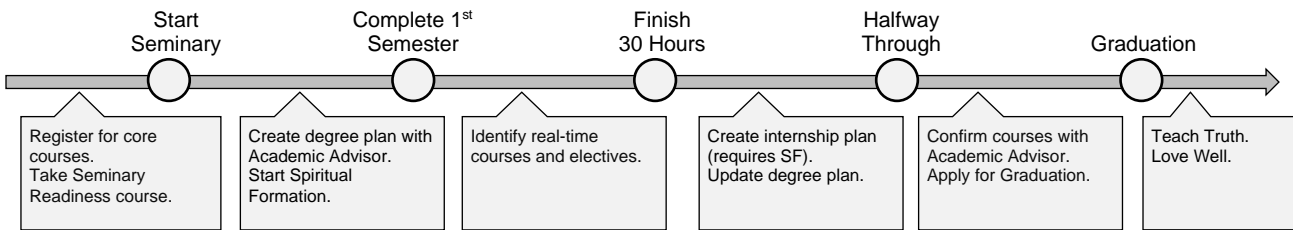

DALLAS THEOLOGICAL SEMINARY

Degree Plan: _____
Catalog Year: _____ Real-Time Courses: _____ Total Hours: _____

Year —	Fall		Spring		Summer	
	Person	Computer	Person	Computer	Person	Computer
Year —						
		Total		Total		Total
Year —						
		Total		Total		Total
Year —						
		Total		Total		Total
Year —						
		Total		Total		Total

Registration:	Spring/Winter: Summer: Fall:	October 1 – Nov 1 March 1 – April 1 June 1 – July 1
Scholarships:	Spring 2022: 2022-2023:	Sep 1 – Oct 1 April 1 – May 1