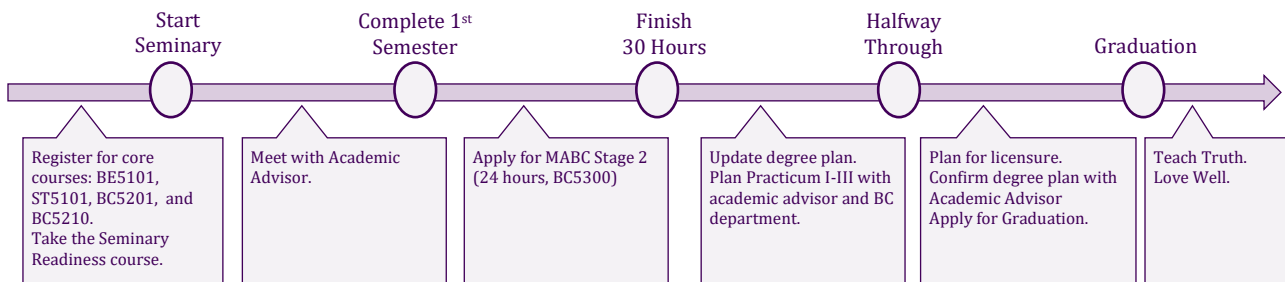

Fall		Ⓐ	Ⓑ	Spring		Ⓐ	Ⓑ	Summer		Ⓐ	Ⓑ	
Year 1	BE5101	Bible Study Methods	2		BE5102	OT History I	2		PM5101	Christian Life & Witness	2		
	ST5101	Theological Method	2		ST5102	Trinitarianism	2		BE5103	OT History II & Poetry	2		
	BC5201	Psych & Theo. Foundations	3		BC5245	Appraisal/Assess. Techniques	3						
	BC5210	Counseling Theory	3		BC5255	Addictions & Compulsive Behavior	3						
	BC5215	Normal Human Growth	3		BC5300	Professional Skills & Ethics	3						
		Total			13	Total			13	Total			4
Year 2	BE5104	OT Prophets	2		BE5105	The Gospels	2		ST5104	Soteriology	2		
	ST5103	Humanity & Sin	2		BC5220	Counseling Methods & Techniques	3		BE5106	Acts & Pauline Epistles	2		
	BC5230	Lifestyle & Career Dev.	3		BC5225	Abnormal Human Behavior	3		BE5109	Selected OT and NT books	2		
	BC5235	Social & Cultural Found.	3		BC5250	Professional Orien. & Ethics	3						
	BC5240	Research Methods & Stats	3		BC5305	Counseling Practicum I	3						
		Total			13	Total			14	Total			6
Year 3	ST5105	Sanctification & Ecclesiology	2		ST5106	Eschatology	2						
	BC5260	Psychopharmacology	3		BE5107	Gen. Epistles & Revelation	2						
	BC5270	Family Systems	3		BC5280	Group Counseling	3						
	BC5310	Counseling Practicum II	3		BC5315	Counseling Practicum III	3						
		Elective (Counseling)	3			Elective (Counseling)	3						
		Total			14	Total			13	Total			

Registration:	Spring/Winter: Summer: Fall:	October 1 - Nov 1 March 1 - April 1 June 1 - July 1
Scholarships:	Spring 2022: 2022-2023:	Sep 1 - Oct 1 April 1 - May 1