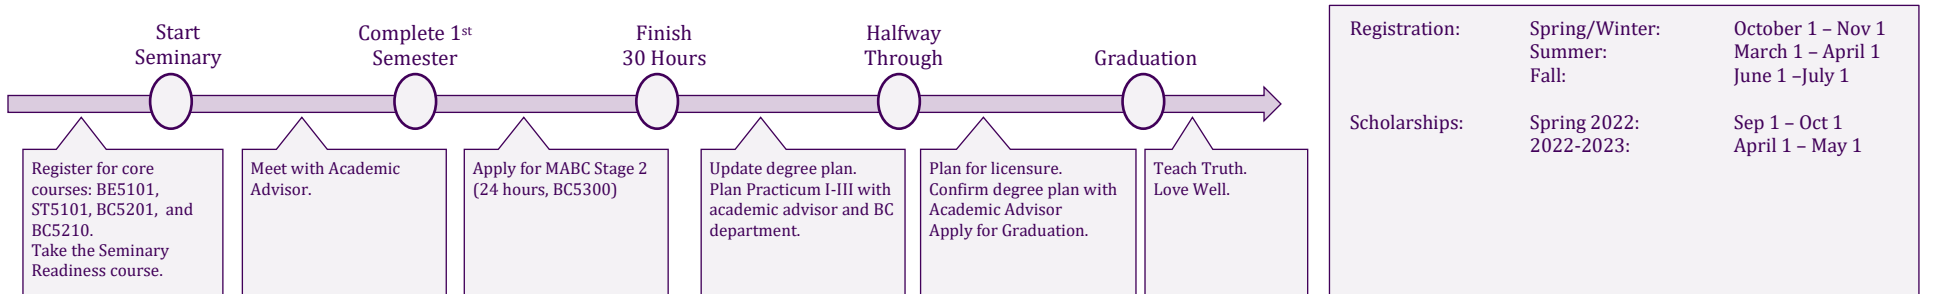

Fall		Ⓐ	Ⓛ	Spring		Ⓐ	Ⓛ	Summer		Ⓐ	Ⓛ	
	Year 1	BE5101	Bible Study Methods	2		BC5240	Research Methods	3		ST5102	Trinitarianism	2	
	BC5201	Psych & Theo Foundations	3		BC5245	Appraisal Techniques	3		BE5102	OT History I	2		
	BC5210	Counseling Theory	3		BC5255	Addictions & Compulsive Behavior	3		PM5101	Christian Life & Witness	2		
	ST5101	Theological Method	2										
		Total		10		Total		9		Total		6	
Year 2	BC5215	Normal Human Growth	3		BC5220	Counseling Methods	3		BE5104	OT Prophets	2		
	BC5235	Social & Cultural Found.	3		BC5225	Abnormal Human Behavior	3		BC5305	Counseling Practicum I	3		
	BC5300	Professional Skills & Ethics	3		BC5250	Professional Orientation and Ethics	3						
	ST5103	Humanity and Sin	2		BE5103	OT History II & Poetry	2						
		Total		11		Total		11		Total		5	
Year 3	BC5230	Lifestyle & Career Dev.	3		BC5310	Counsel. Practicum II	3		BE5105	The Gospels	2		
	BC5260	Pharmacology	3		BC5280	Group Counseling	3		ST5104	Soteriology	2		
	BC5270	Family Systems	3			Counseling Elective	3						
		Total		9		Total		9		Total		4	
Year 4		Counseling Elective	3		BC5315	Counsel. Practicum III	3						
	BE5106	Acts & Pauline Epistles	2		ST5106	Eschatology	2						
	BE5109	Selected OT & NT Books	2		BE5107	Hebrews & Gen. Epistles	2						
	ST5105	Sanctification & Eccl.	2										
		Total		9		Total		7		Total