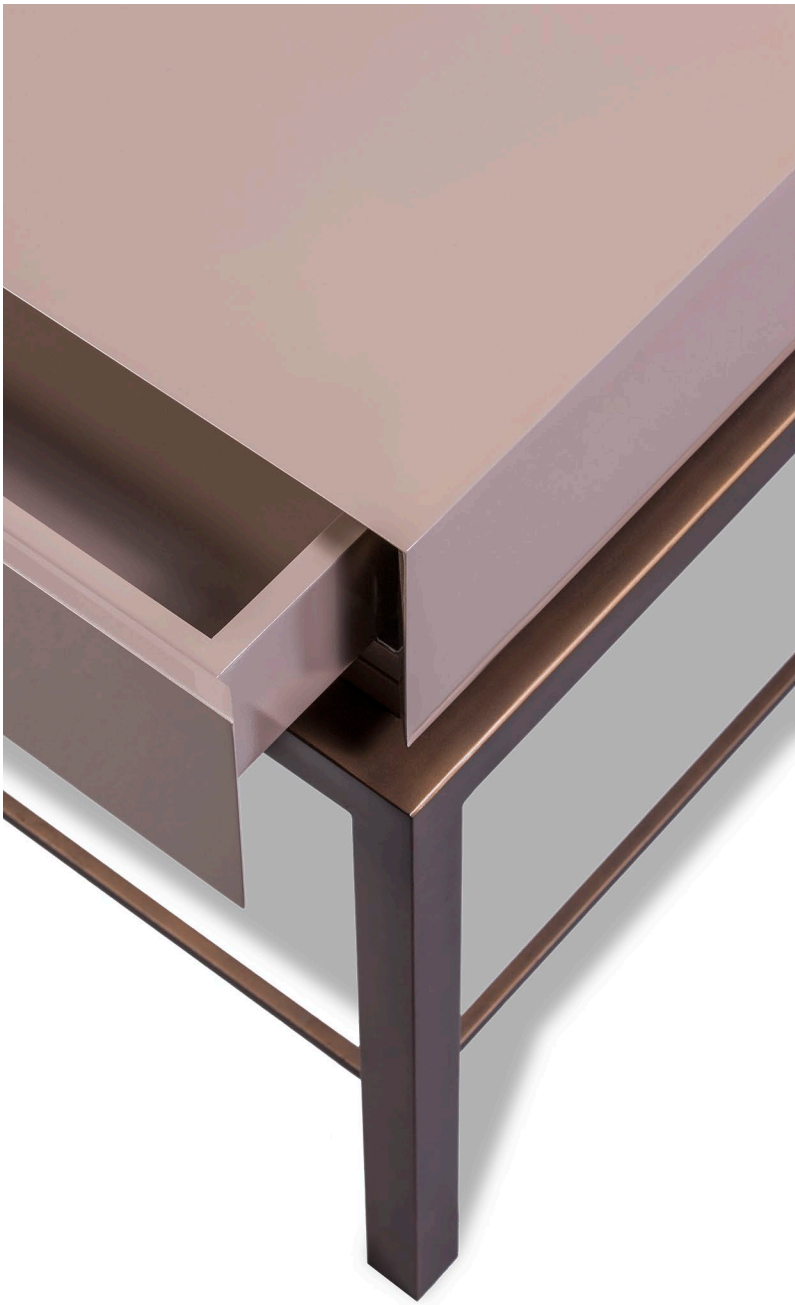

CARMEN SIDE TABLE / NIGHT STAND

WIDTH: 24"
DEPTH: 24"
HEIGHT: 24"

RM R O B E R T M A R I N E L L I

INFO@RMIDENTERPRISES.COM WWW.RMIDENTERPRISES.COM

ALL DESIGNS ARE PROTECTED BY COPYRIGHT AND THE TRADEMARK LAWS OF THE U.S. ©2017 RMID ENTERPRISES INC. & ROBERT MARINELLI. THE ABOVE IMAGES ARE FOR ILLUSTRATIVE PURPOSES AS ARE FLOOR SAMPLES. ALL ORDERS REQUIRE CUSTOM SPECIFICATIONS.