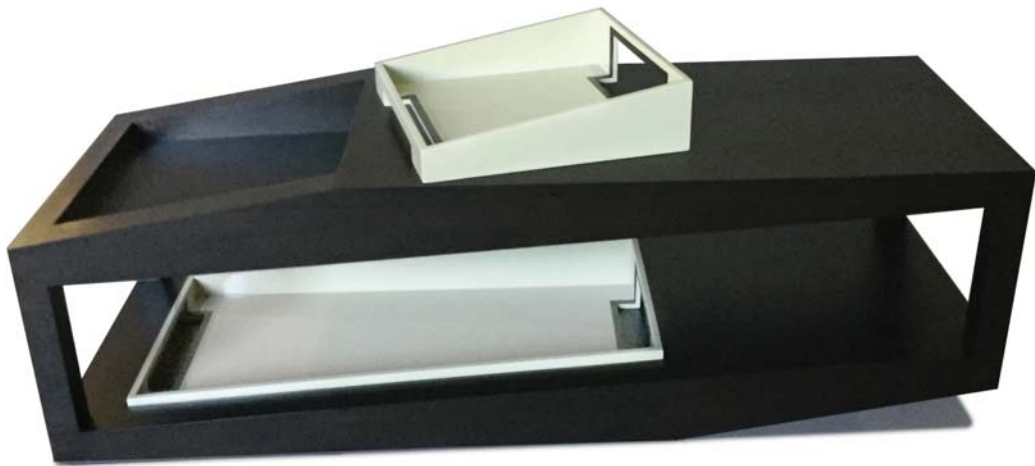

SAN PAOLO TABLE

RM R O B E R T M A R I N E L L I

INFO@RMIDENTERPRISES.COM WWW.RMIDENTERPRISES.COM

ALL DESIGNS ARE PROTECTED BY COPYRIGHT AND THE TRADEMARK LAWS OF THE U.S. ©2017 RMID ENTERPRISES INC. & ROBERT MARINELLI. THE ABOVE IMAGES ARE FOR ILLUSTRATIVE PURPOSES AS ARE FLOOR SAMPLES. ALL ORDERS REQUIRE CUSTOM SPECIFICATIONS.