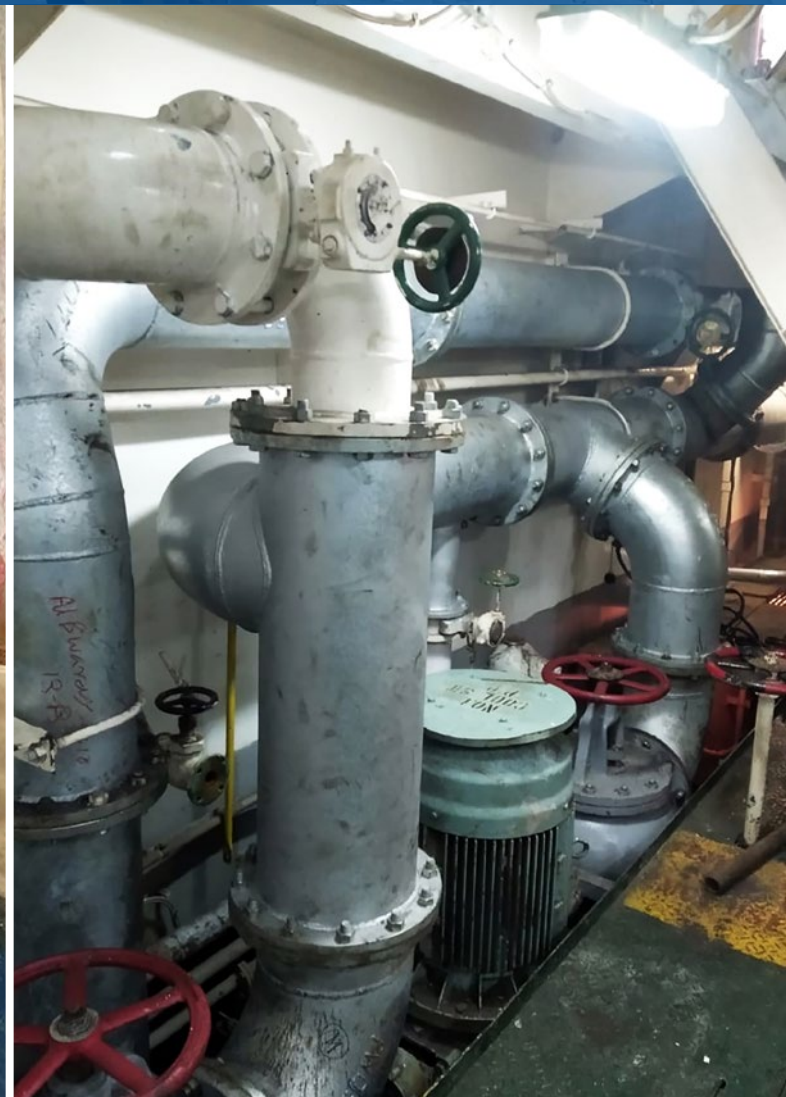

AFLOAT RETROFITS