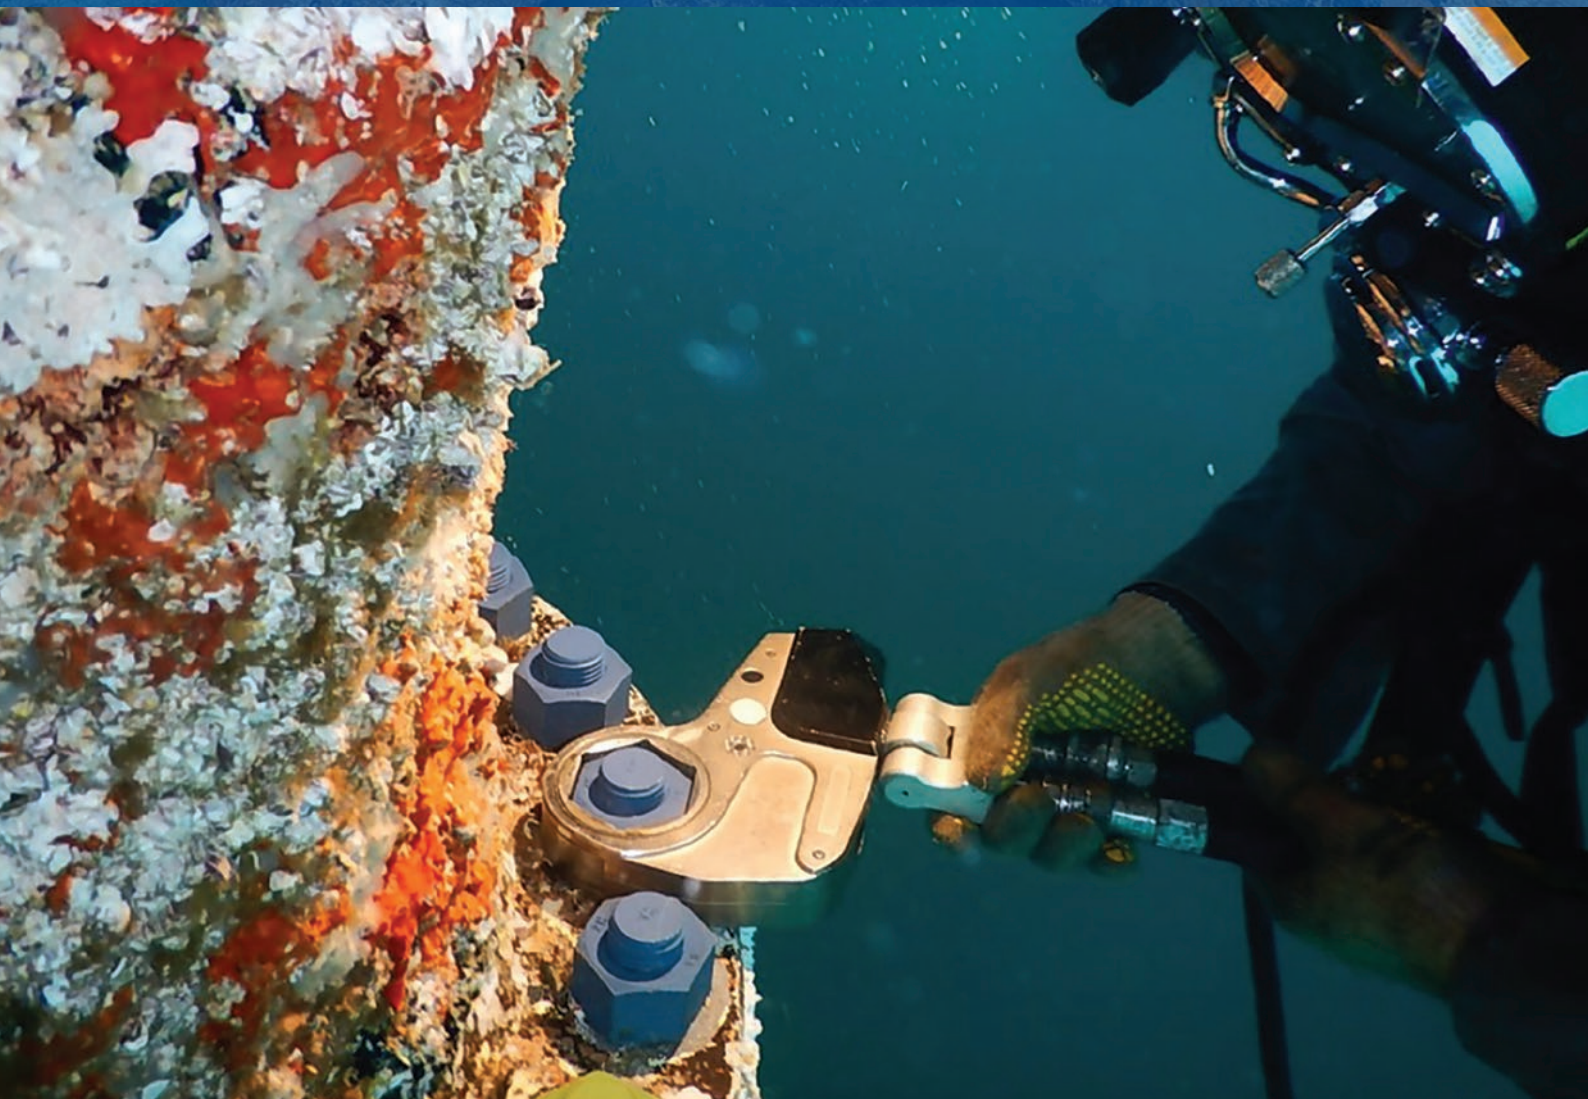

OEM RELATED SERVICES

OEM RELATED SERVICES

- UNDERWATER CLEANING
- PROPELLER POLISHING
- ANCHOR RECOVERY
- IWS AND UWILDS
- UNDERWATER MAINTENANCE

DIVING SERVICES AND ANCHOR RECOVERIES

- 3-D SCANNING
- BWT PREPARATION AND INSTALLATION
- STERN TUBE SEALS REPAIRS
- PREFABRICATION OF PIPING
- STERN SEAL REPAIRS
- FITTING OF PCBF'S