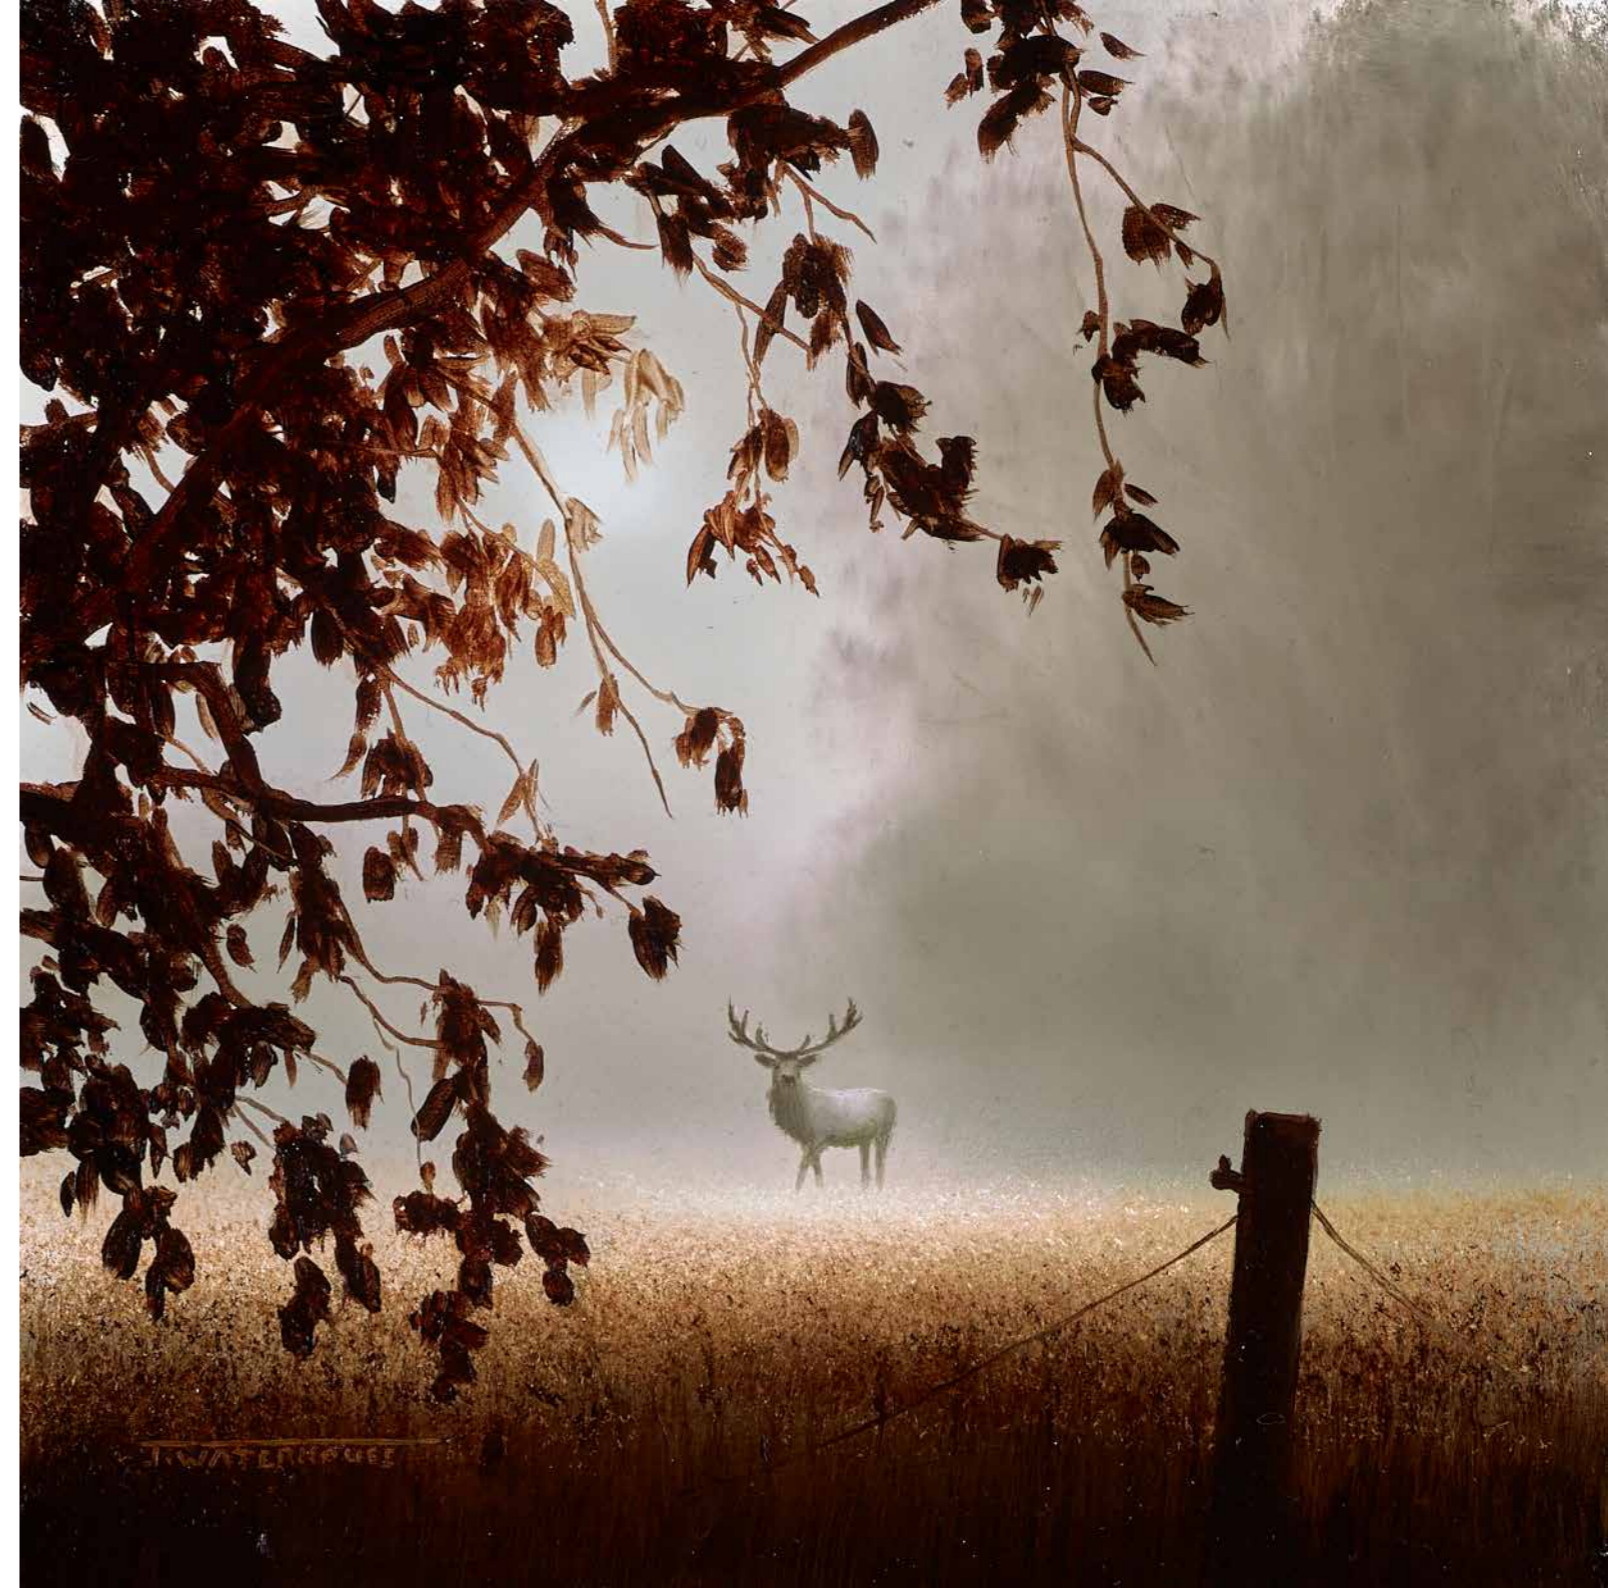

A watercolor painting featuring a dense field of pink flowers in the foreground, with dark brown, leafy branches hanging down from the top. The background is a soft, light-colored wash.

JOHN
WATERHOUSE
ORIGINALS

JOHN WATERHOUSE

is acknowledged as an outstanding figure on the British art scene. His ethereal paintings reflect his passion for the beauty he sees in people and places, and over the last 10 years he has become one of our most admired and collectable landscape artists. His paintings explores the relationship between life and the landscape. In this highly atmospheric, ethereal world, distant figures interact with their surroundings in the misty morning light, blending with their beautifully evoked setting.

MOMENT IN TIME

Varnished Original Painting on Board, 8" x 8"

£4,550

“ART GIVES US THE POWER
TO EXPRESS OURSELVES AND
RELEASE OUR EMOTIONS.”

BIG SKY

Varnished Original Painting on Board, 12" x 5", £4,550

THE PATHWAY HOME II

Original on Canvas, 4" x 4"

£2,300

ALL THE LOVE IN THE WORLD II

Original on Board, 29" x 26"

£12,250

“Fields and trees to me have their own character and history, just as a person does. By taking time to study the view that I am about to paint, I’m able to decide the areas that require toning down and the areas that need to be made more vivid in order to emphasise its character.”