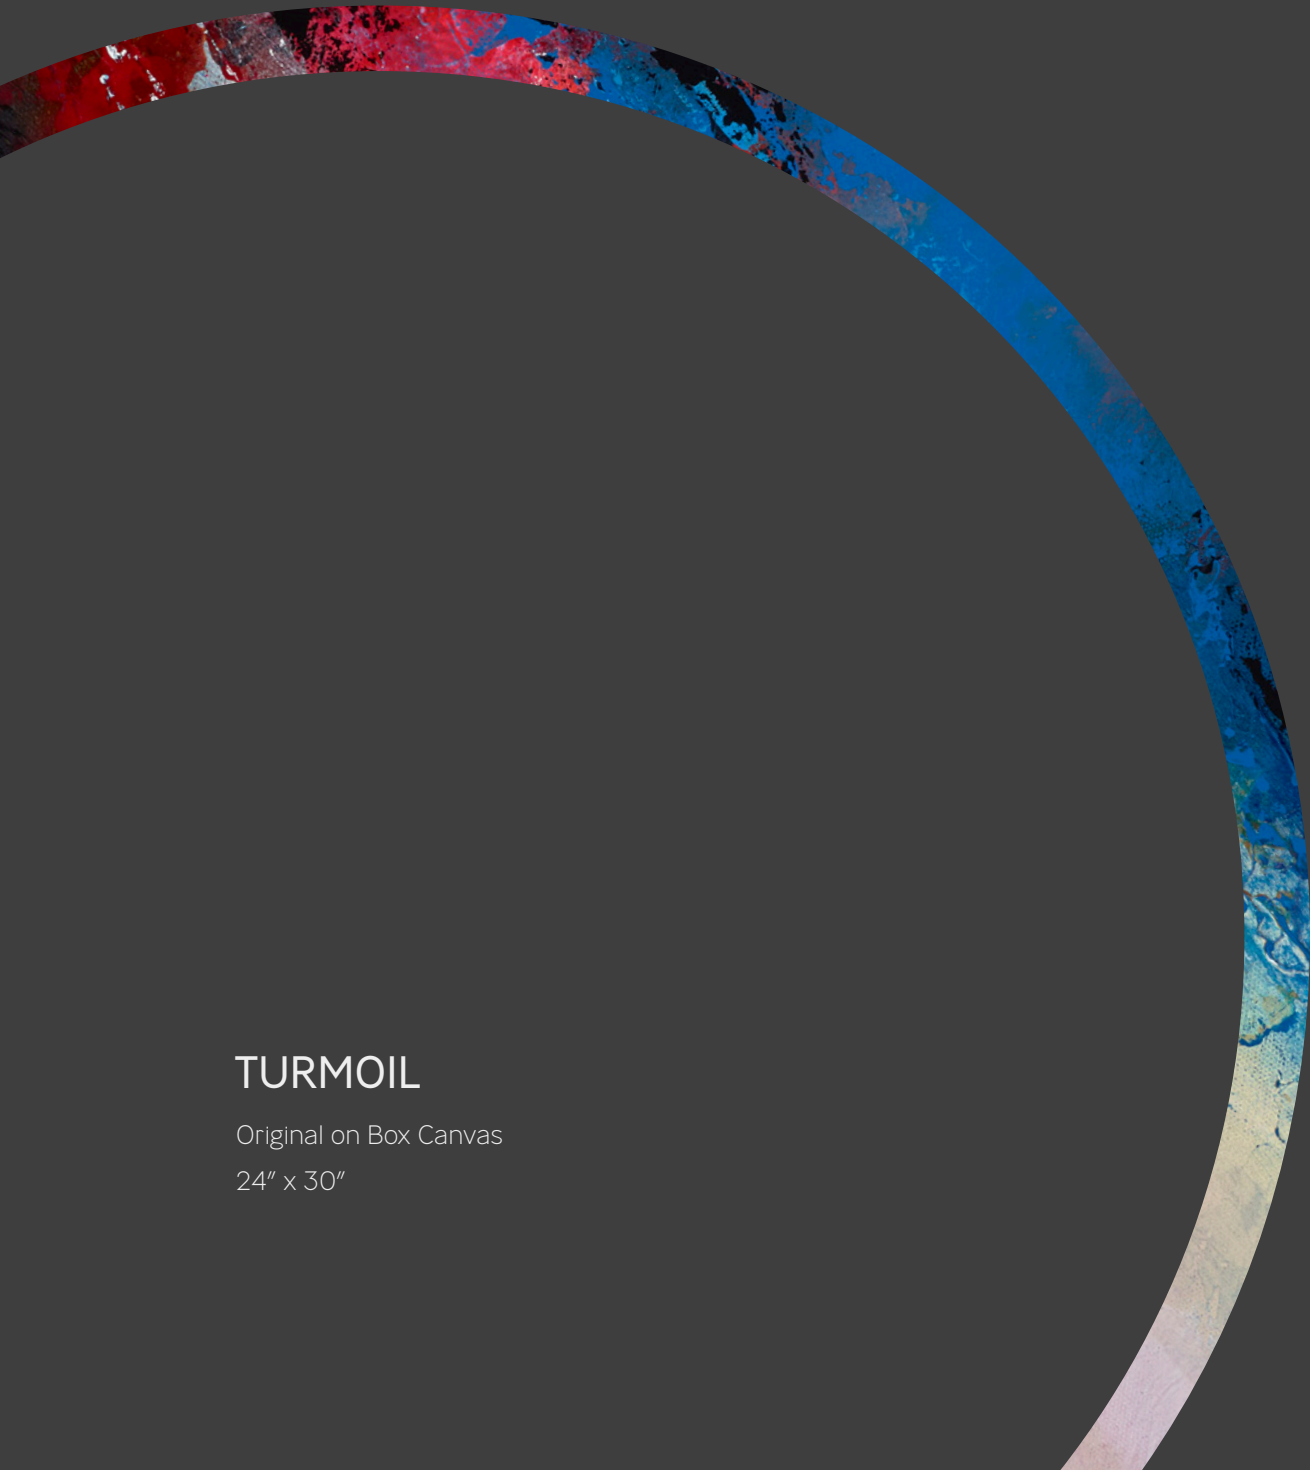

# RESONANCE OF FATE

Original on Box Canvas

30" x 40"

An abstract painting on a dark background, featuring a vibrant, multi-colored heart shape in the center. The heart is composed of various shades of red, orange, yellow, and white, with a textured, almost crystalline appearance. The surrounding area is filled with soft, blended colors of blue, teal, and purple, creating a dreamlike atmosphere. The overall composition is dynamic and expressive, with visible brushstrokes and a sense of movement. The title 'FOLLOW THE HEART' is written in white, uppercase letters in the top right corner. Below the title, the text 'Original on Box Canvas' and '30" x 40"' is displayed. A small, stylized signature is visible in the bottom right corner of the painting.

## HISTORY II

Glazed Original on Box Canvas

30" x 40"

# BLUE BEYOND

Glazed Original on Box Canvas

48" x 36"