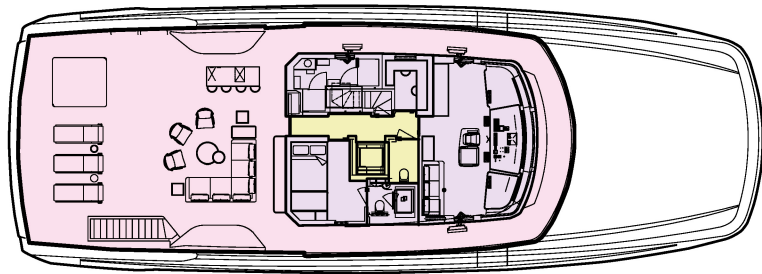

LEMON TREE

GENERAL ARRANGEMENT

PROFILE

BRIDGE DECK

OWNER'S DECK

MAIN DECK

LOWER DECK

KEY

- | | | |
|-------------|-----------------|---------------------|
| DECK | PRINCIPAL CABIN | FITNESS & WELLBEING |
| GUEST AREAS | GUEST CABINS | |
| CREW AREAS | SUN DECK | |