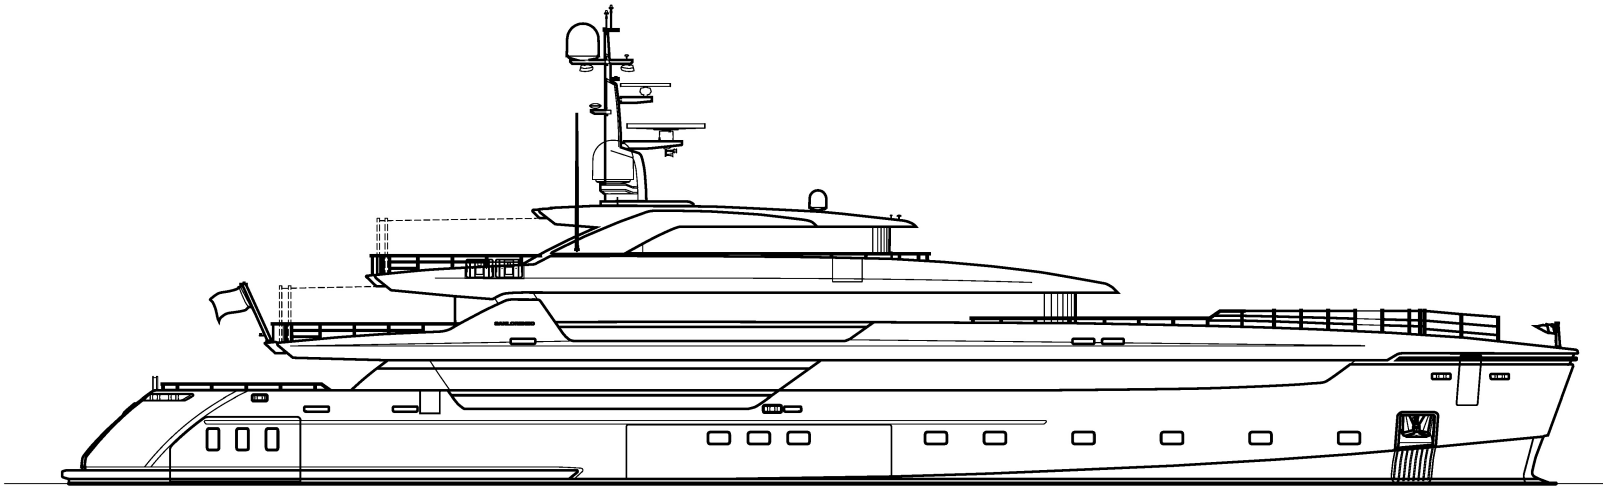

LEMON TREE

GENERAL ARRANGEMENT

PROFILE

BRIDGE DECK

OWNER'S DECK

MAIN DECK

LOWER DECK

KEY

- | | | |
|-------------|-----------------|---------------------|
| DECK | PRINCIPAL CABIN | FITNESS & WELLBEING |
| GUEST AREAS | GUEST CABINS | |
| CREW AREAS | SUN DECK | |