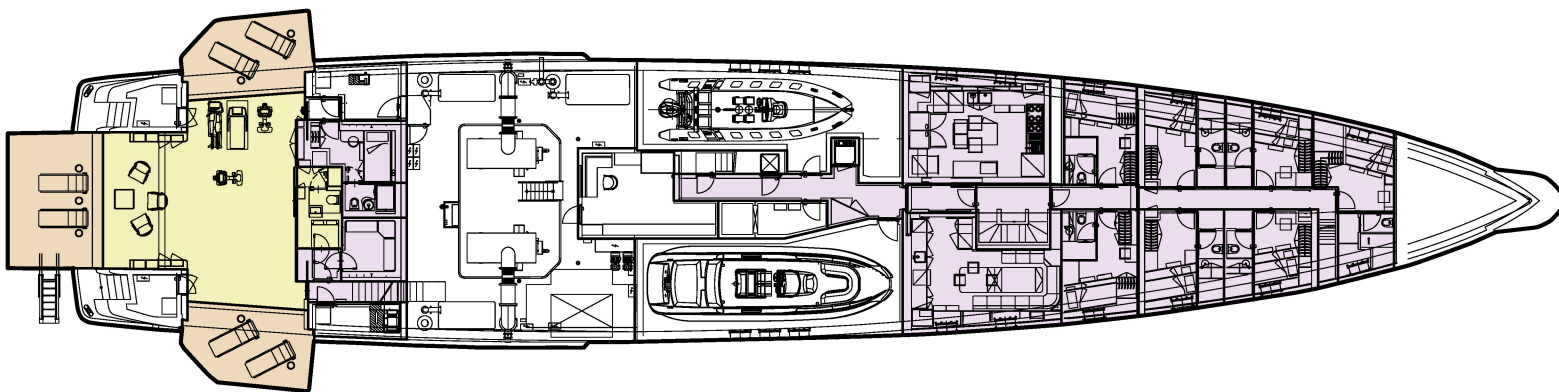

LEMON TREE

GENERAL ARRANGEMENT

PROFILE

BRIDGE DECK

OWNER'S DECK

MAIN DECK

LOWER DECK

KEY

- | | | |
|-------------|-----------------|---------------------|
| DECK | PRINCIPAL CABIN | FITNESS & WELLBEING |
| GUEST AREAS | GUEST CABINS | |
| CREW AREAS | SUN DECK | |