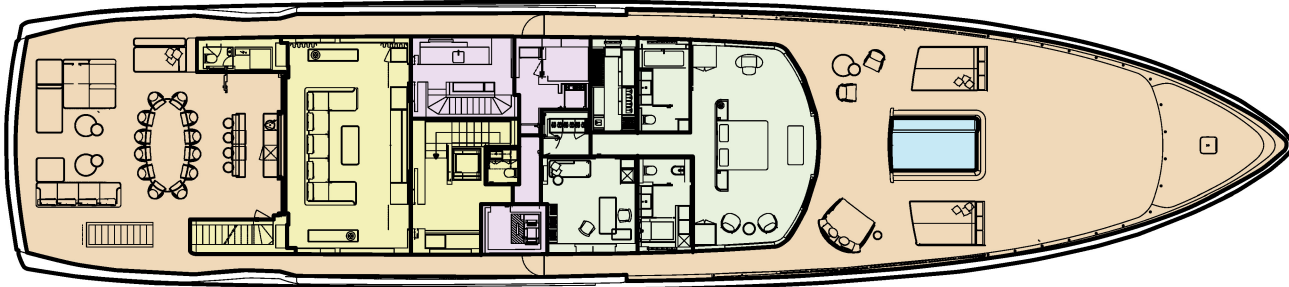

LEMON TREE

GENERAL ARRANGEMENT

PROFILE

BRIDGE DECK

OWNER'S DECK

MAIN DECK

LOWER DECK

KEY

- | | | |
|-------------|-----------------|---------------------|
| DECK | PRINCIPAL CABIN | FITNESS & WELLBEING |
| GUEST AREAS | GUEST CABINS | |
| CREW AREAS | SUN DECK | |