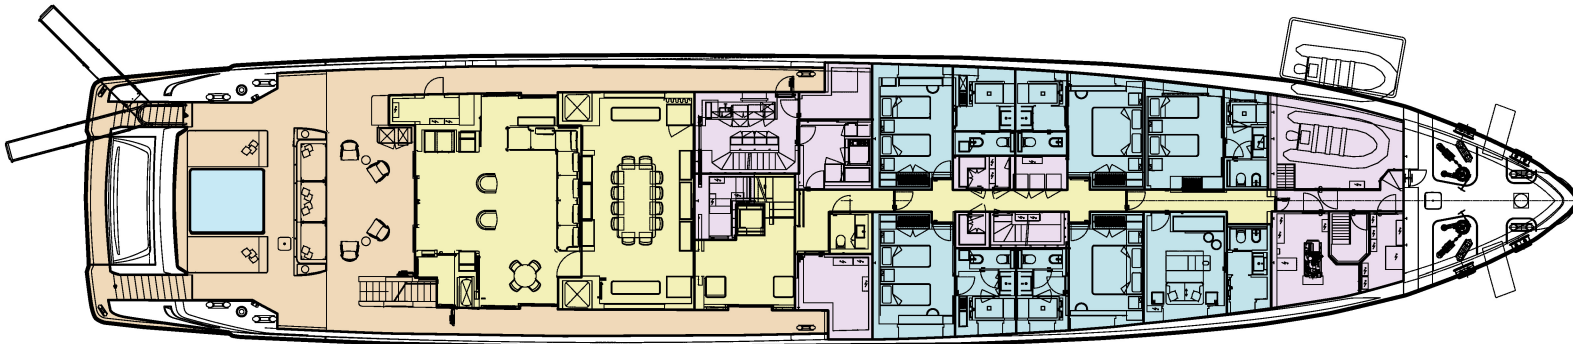

LEMON TREE

GENERAL ARRANGEMENT

PROFILE

BRIDGE DECK

OWNER'S DECK

MAIN DECK

LOWER DECK

KEY

- | | | |
|-------------|-----------------|---------------------|
| DECK | PRINCIPAL CABIN | FITNESS & WELLBEING |
| GUEST AREAS | GUEST CABINS | |
| CREW AREAS | SUN DECK | |