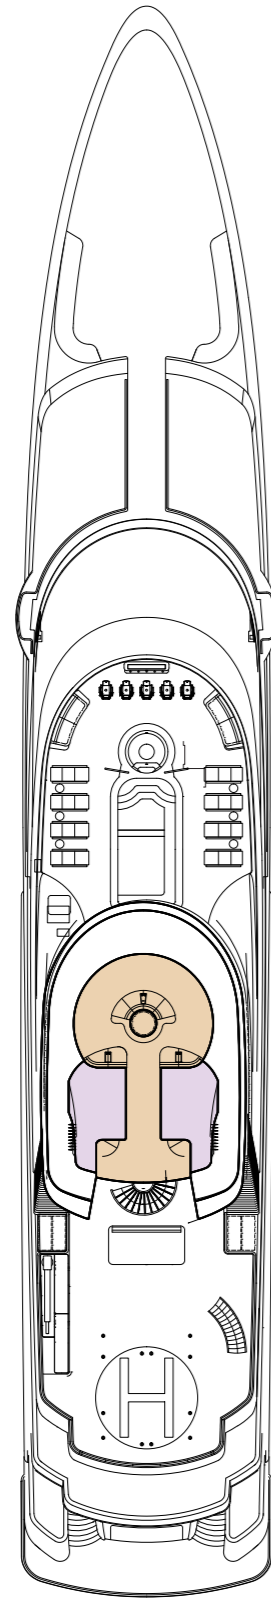

OBSERVATION DECK

SUN DECK

BRIDGE DECK

MAIN DECK

LOWER DECK

TANK DECK

KEY

- DECK
- GUEST AREAS
- PRINCIPAL STATEROOM
- GUEST STATEROOMS
- FITNESS & WELLBEING
- SUN DECK
- CREW AREAS

YACHT LAYOUT

BOARDWALK