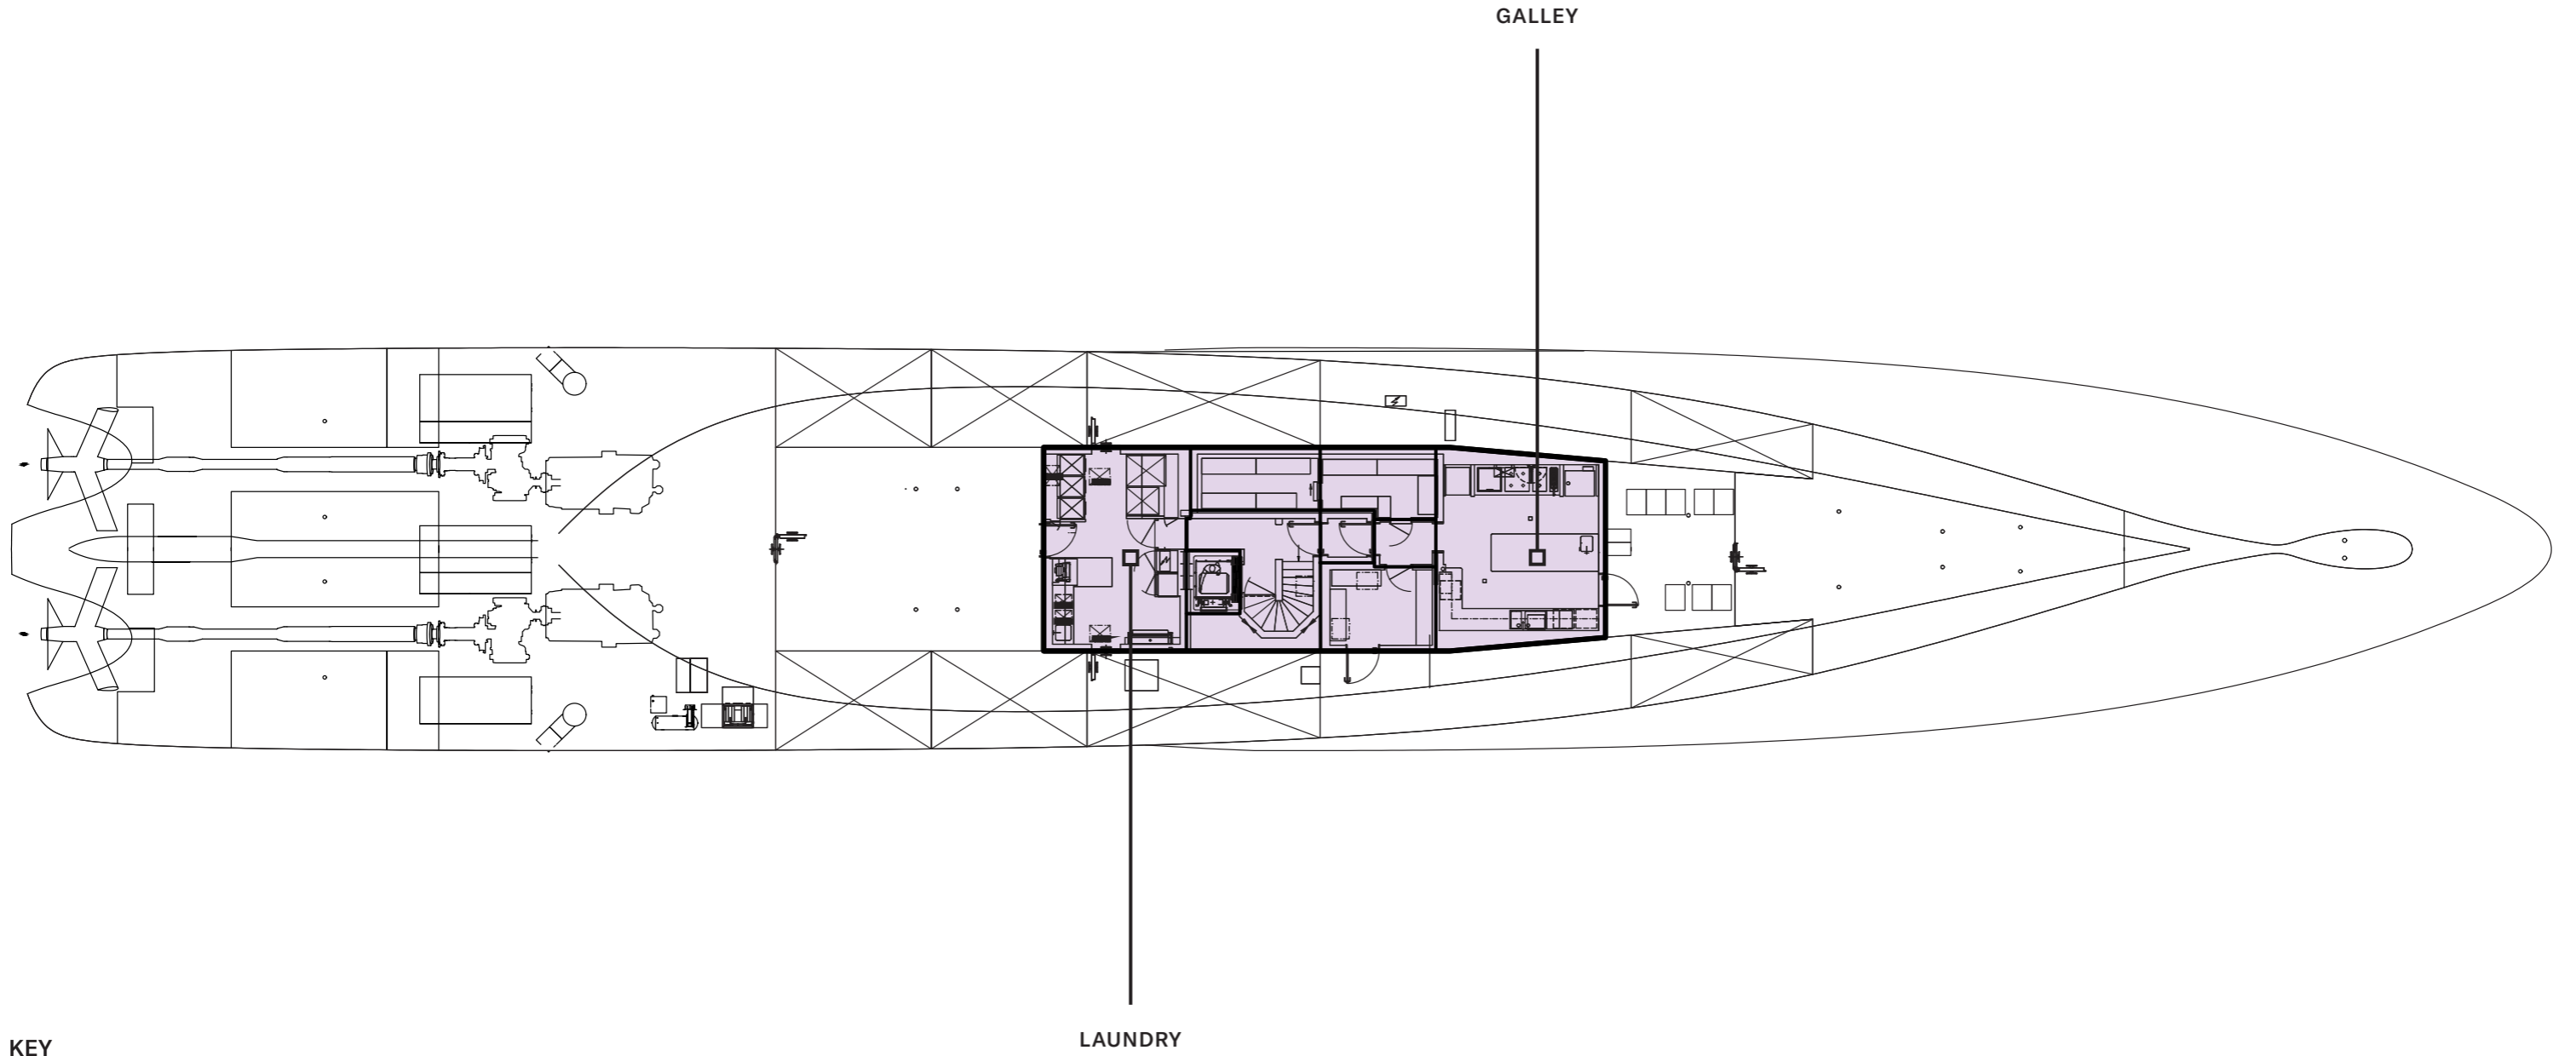

BRIDGE DECK

KEY

- DECK
- GUEST AREAS
- PRINCIPAL SUITE
- GUEST SUITES
- FITNESS & WELLBEING
- SUN DECK
- CREW AREAS

DINING
AREA

LOUNGE
AREA

SEATING
AREA

CONVERTIBLE
STATEROOM

BRIDGE

MAIN DECK

LOWER DECK

KEY

- DECK
- GUEST AREAS
- PRINCIPAL SUITE
- GUEST SUITES
- FITNESS & WELLBEING
- SUN DECK
- CREW AREAS

TANK DECK

KEY

- DECK
- GUEST AREAS
- PRINCIPAL SUITE
- GUEST SUITES
- FITNESS & WELLBEING
- SUN DECK
- CREW AREAS