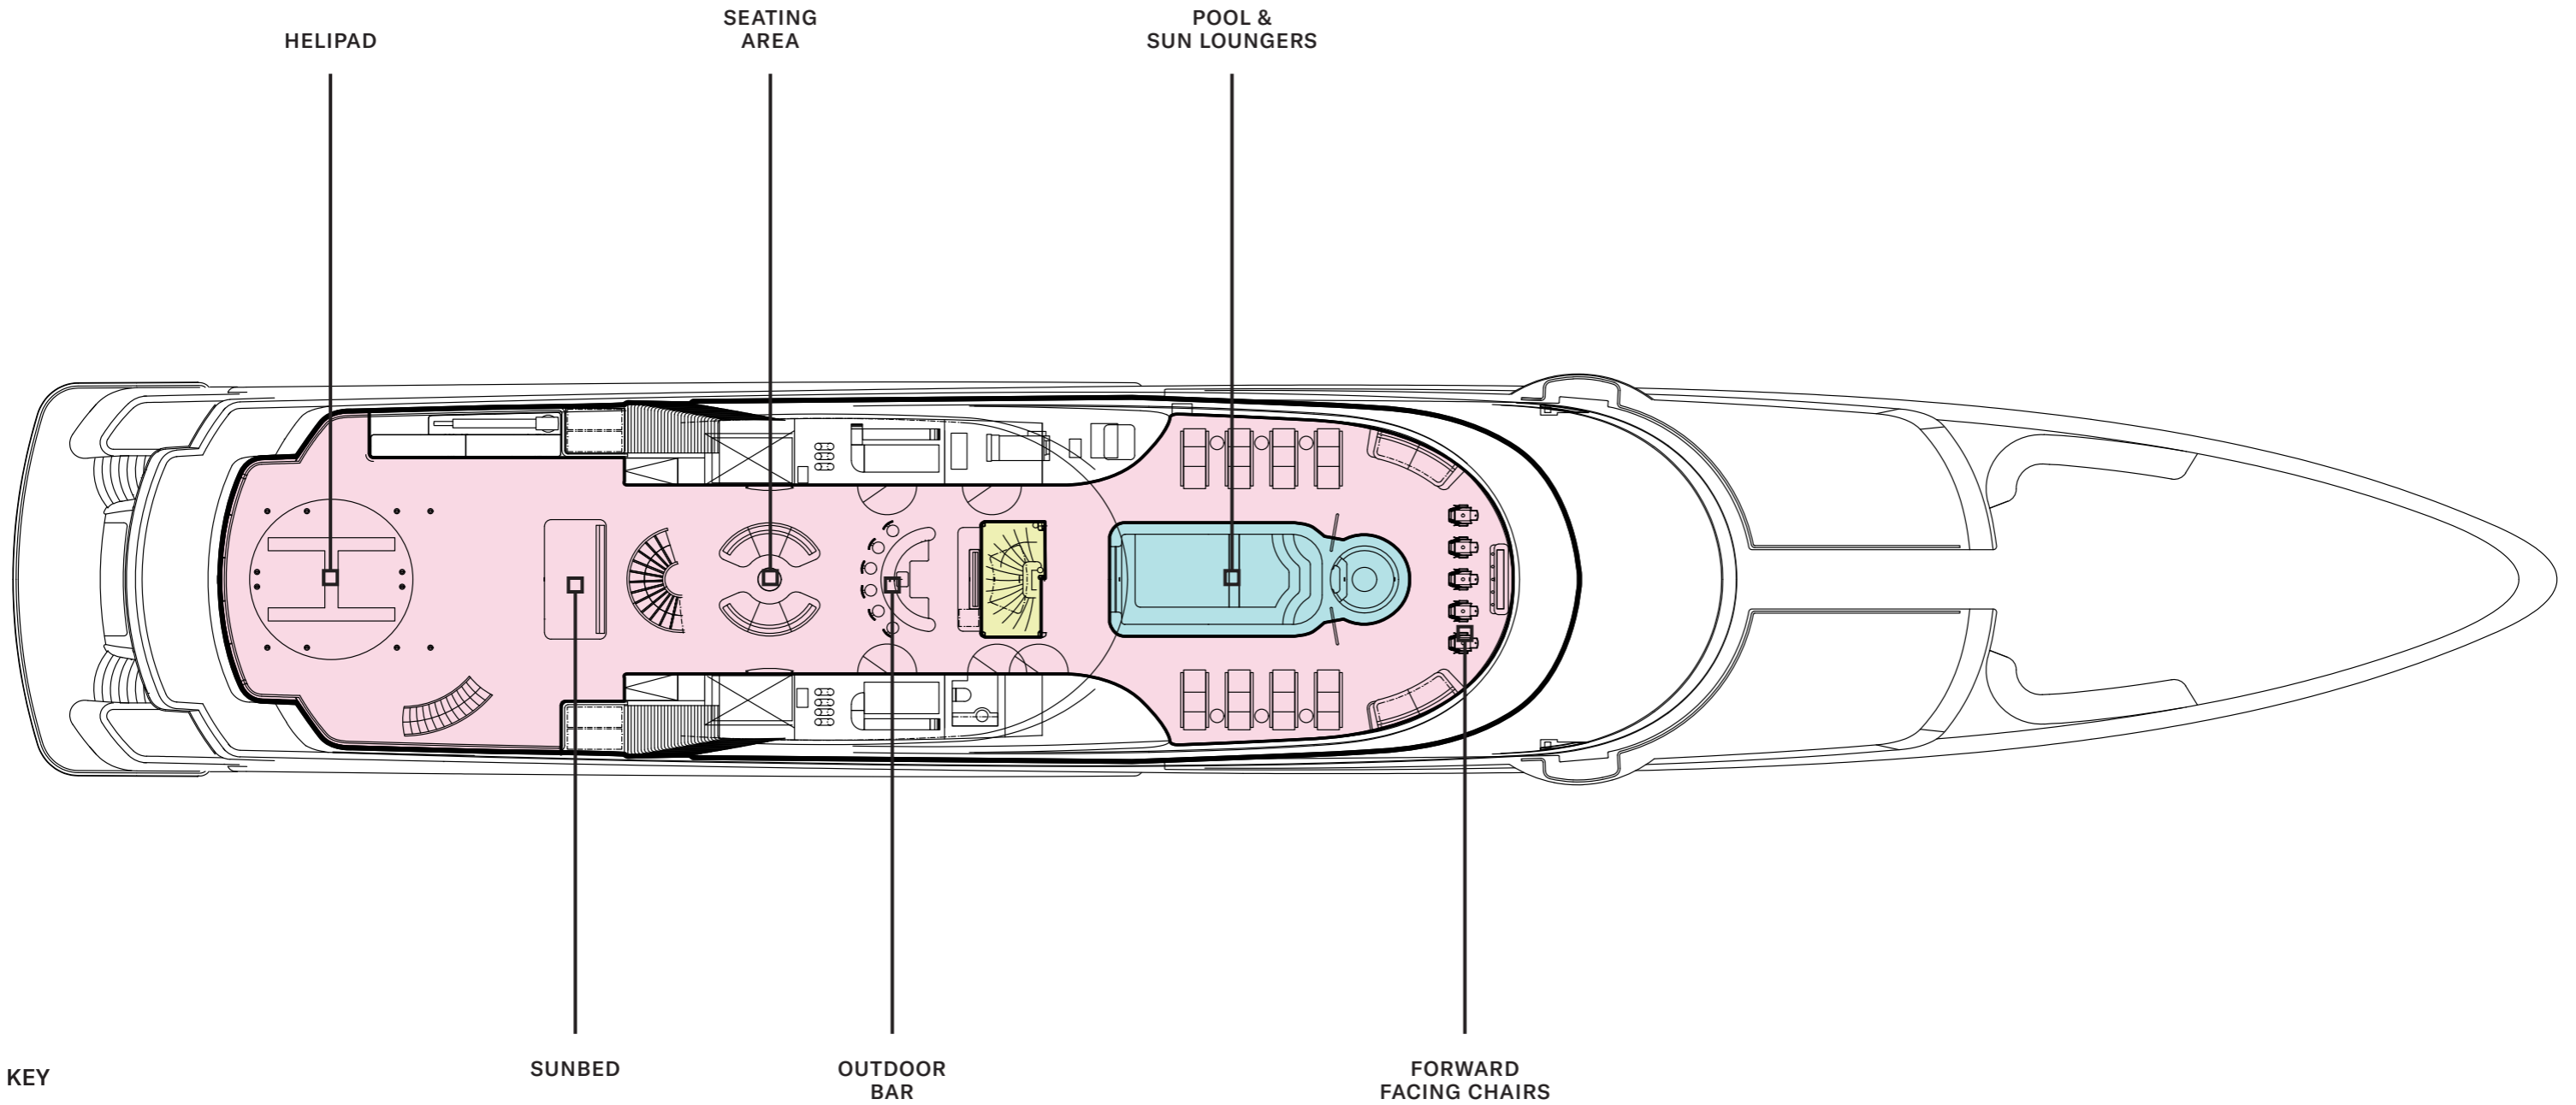

SUN DECK

BRIDGE DECK

MAIN DECK

LOWER DECK

TANK DECK

KEY

- DECK
- GUEST AREAS
- PRINCIPAL STATEROOM
- GUEST STATEROOMS
- FITNESS & WELLBEING
- SUN DECK
- CREW AREAS

YACHT LAYOUT

BOARDWALK

OBSERVATION DECK

KEY

- DECK
- GUEST AREAS
- PRINCIPAL SUITE
- GUEST SUITES
- FITNESS & WELLBEING
- SUN DECK
- CREW AREAS

SUN DECK

KEY

- DECK
- GUEST AREAS
- PRINCIPAL SUITE
- GUEST SUITES
- FITNESS & WELLBEING
- SUN DECK
- CREW AREAS

BRIDGE DECK

KEY

- DECK
- GUEST AREAS
- PRINCIPAL SUITE
- GUEST SUITES
- FITNESS & WELLBEING
- SUN DECK
- CREW AREAS

DINING
AREA

LOUNGE
AREA

SEATING
AREA

CONVERTIBLE
STATEROOM

BRIDGE