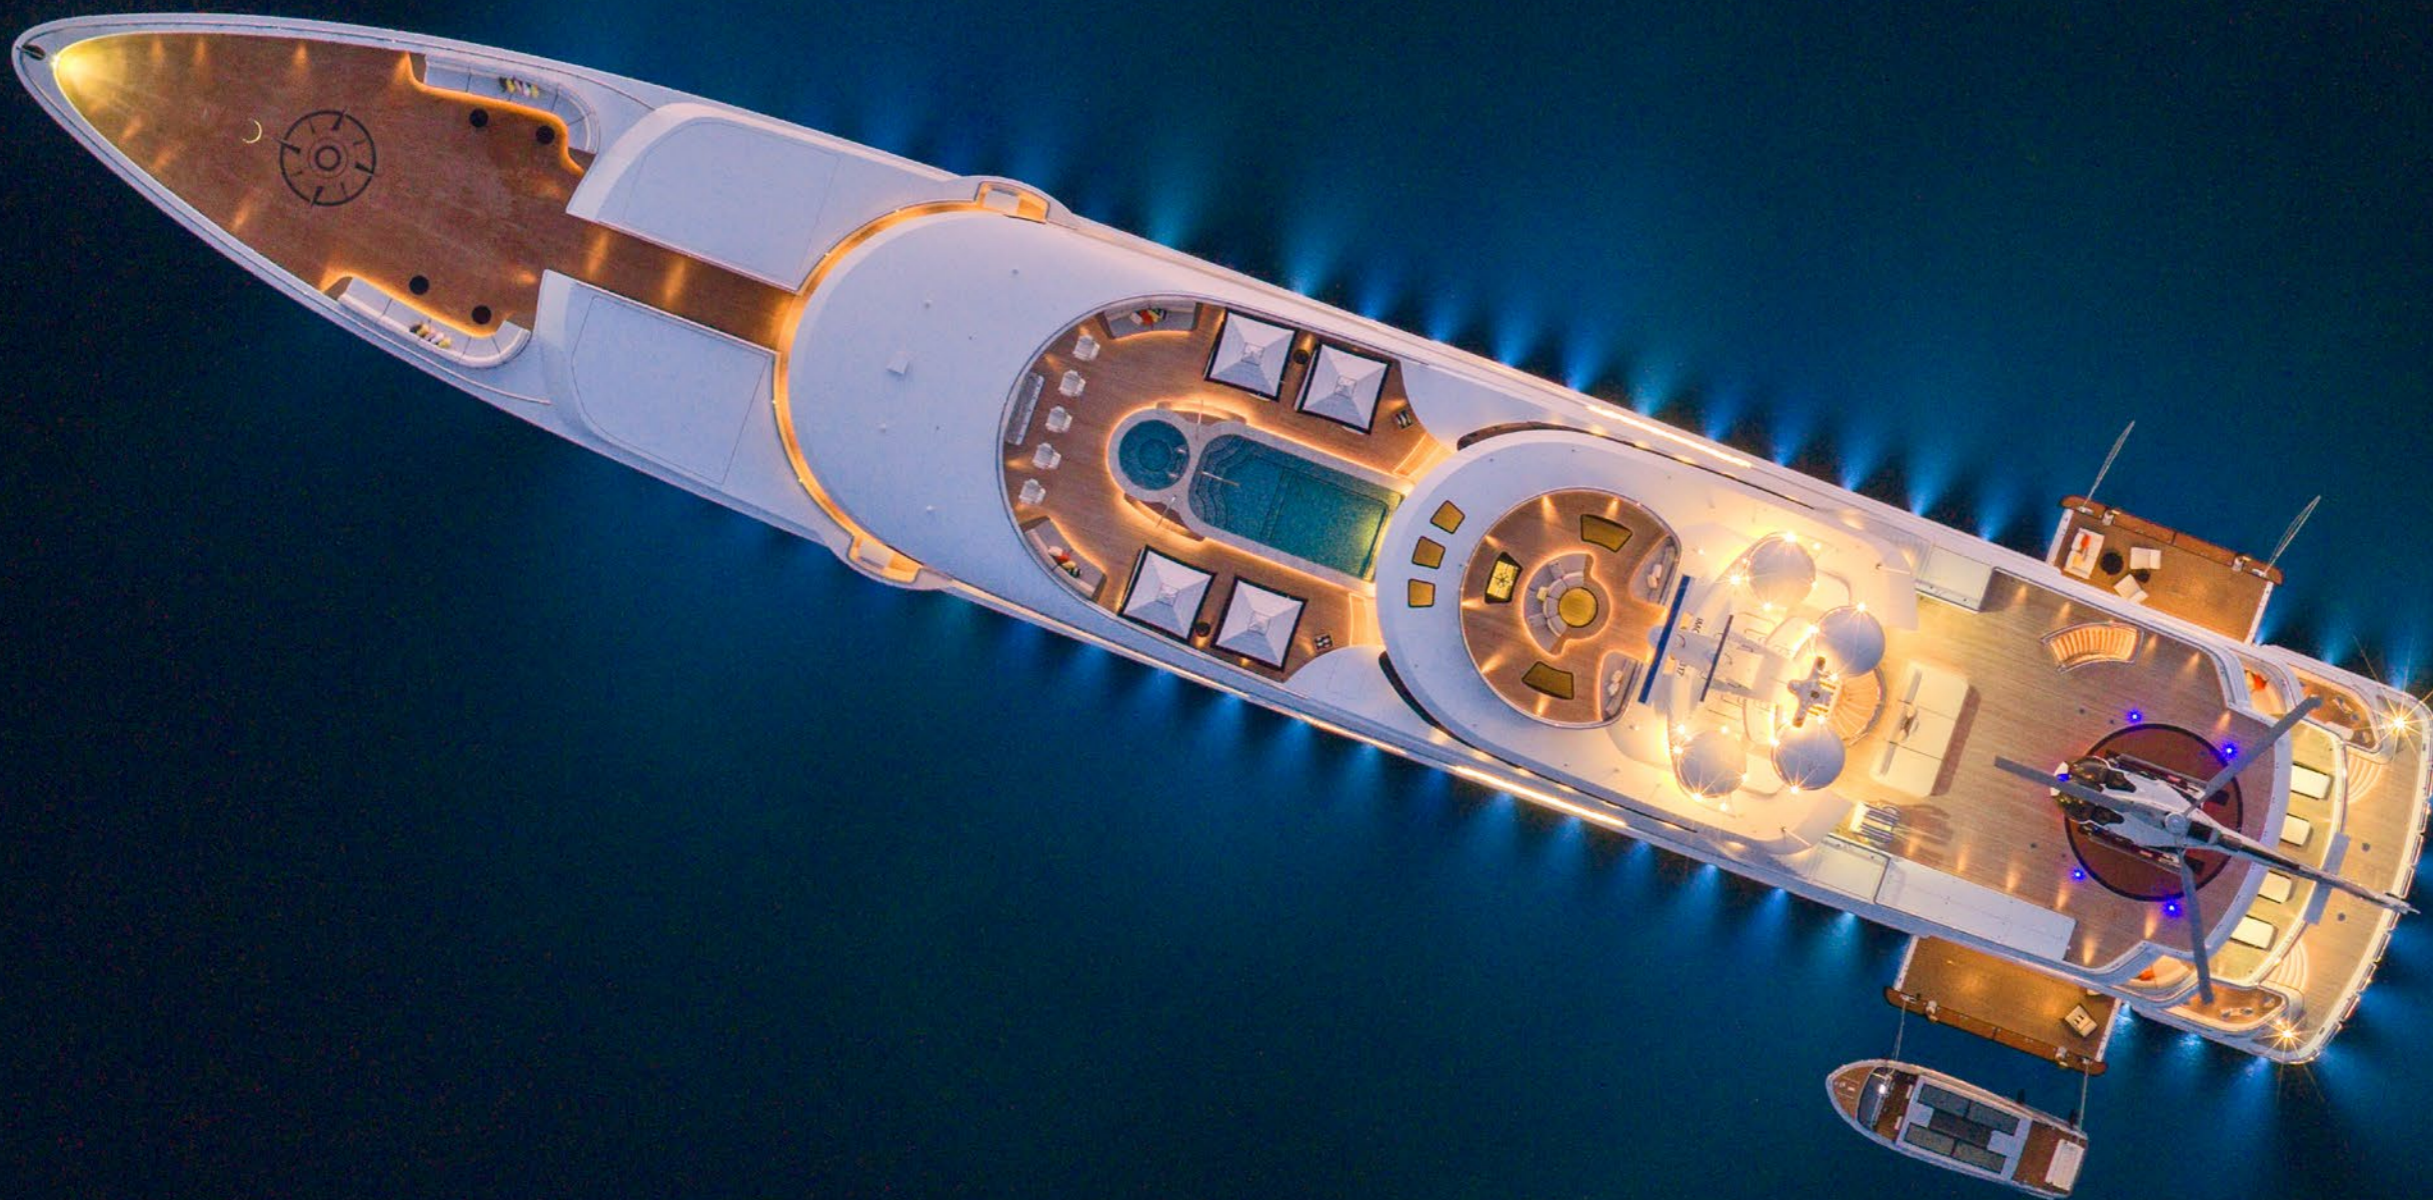

Impressive on every level, Boardwalk is a pedigree yacht that has been crafted to perfection. Built for an experienced Owner, not only does the yacht feature an array of amenities suited to multi-generational enjoyment but every last detail has been considered to optimize the functionality, comfort and ambience on board. Highlights include a beach club which opens on three sides, a fully-equipped gym and spa, an oversized sun deck pool with hot tub, an observation deck and a certified helipad.

BOARDWALK

Having only been used privately since her launch and maintained with the utmost care and diligence, Boardwalk is presented in immaculate condition. Her Feadship pedigree shines through in the quality of all finishes and her stability, onboard comfort and oceangoing credentials are world-class. The De Voogt hull has been optimized for ultimate performance and comfortable cruising; the yacht has proven transoceanic capability.

READY TO GO

With a certified helipad, Boardwalk's exploration capacity is enhanced. An EC130 helicopter is available for purchase under a separate agreement.

PERFORMANCE

BOARDWALK

PERFORMANCE

BOARDWALK

PERFORMANCE

BOARDWALK

PERFORMANCE

BOARDWALK

PERFORMANCE

BOARDWALK

FOR SALE

BOARDWALK

OBSERVATION DECK