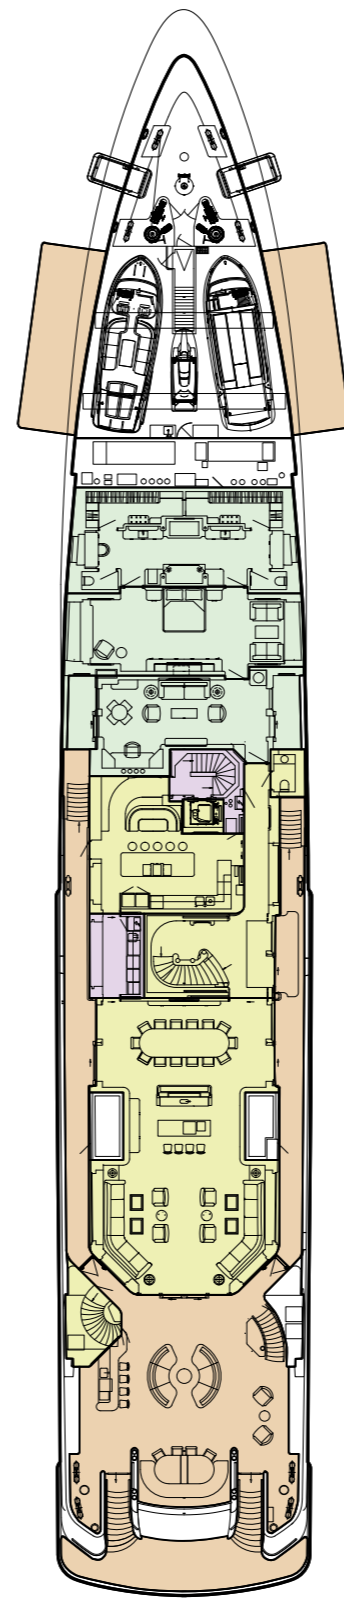

OBSERVATION DECK

SUN DECK

BRIDGE DECK

MAIN DECK

LOWER DECK

TANK DECK

KEY

- DECK
- GUEST AREAS
- PRINCIPAL STATEROOM
- GUEST STATEROOMS
- FITNESS & WELLBEING
- SUN DECK
- CREW AREAS

YACHT LAYOUT

BOARDWALK