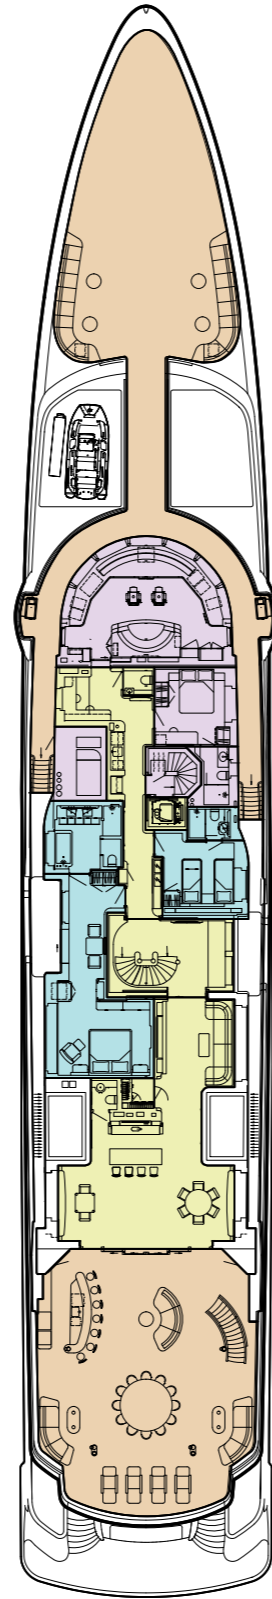

OBSERVATION DECK

SUN DECK

BRIDGE DECK

MAIN DECK

LOWER DECK

TANK DECK

KEY

- DECK
- GUEST AREAS
- PRINCIPAL STATEROOM
- GUEST STATEROOMS
- FITNESS & WELLBEING
- SUN DECK
- CREW AREAS

YACHT LAYOUT

BOARDWALK