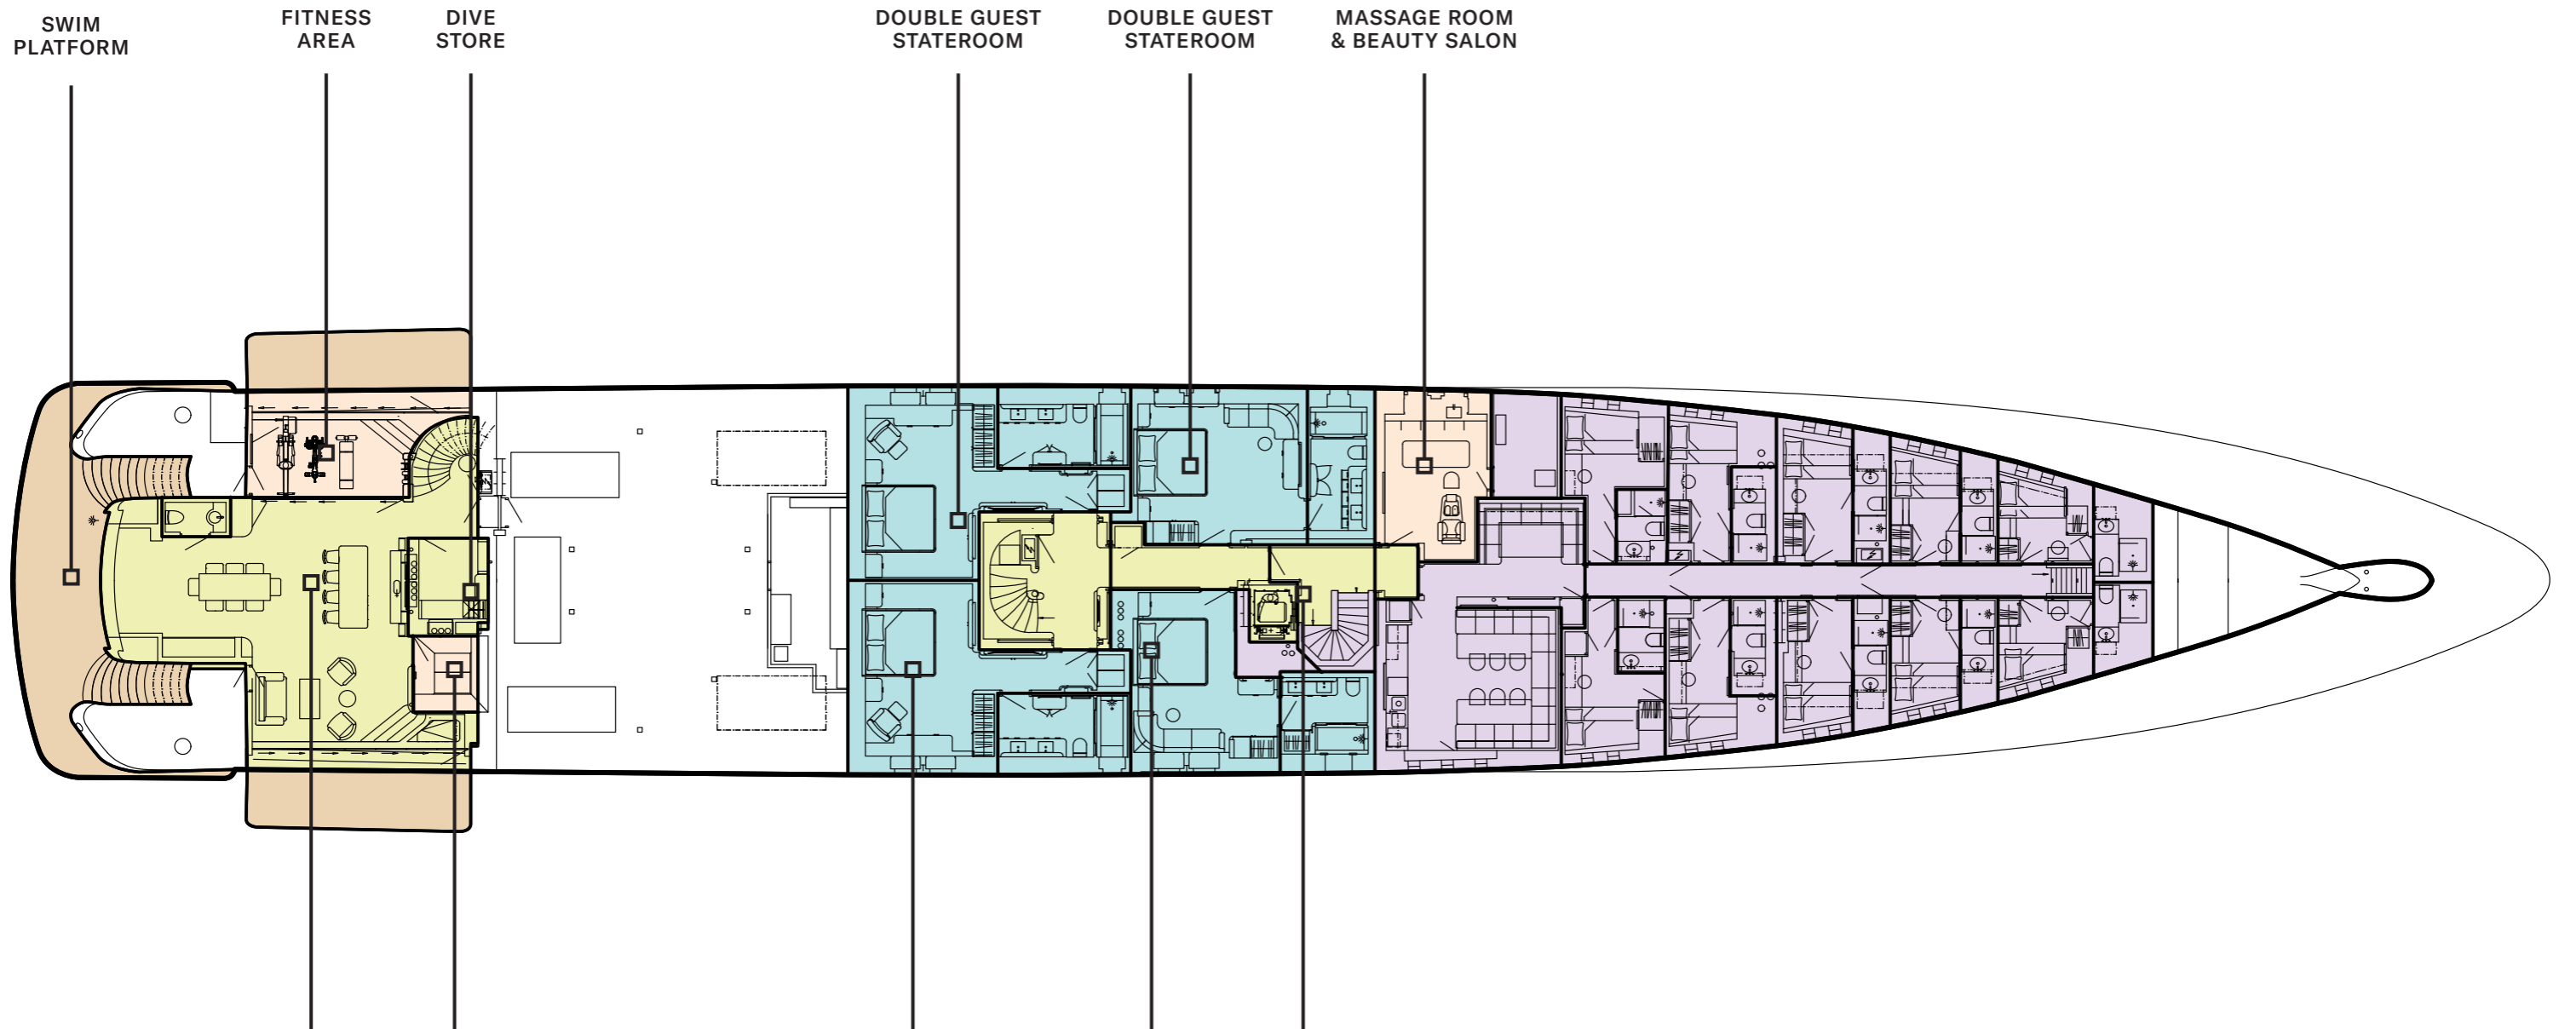

BOARDWALK

OBSERVATION DECK

KEY

- DECK
- GUEST AREAS
- PRINCIPAL SUITE
- GUEST SUITES
- FITNESS & WELLBEING
- SUN DECK
- CREW AREAS

SUN DECK

KEY

- DECK
- GUEST AREAS
- PRINCIPAL SUITE
- GUEST SUITES
- FITNESS & WELLBEING
- SUN DECK
- CREW AREAS

BRIDGE DECK

KEY

- DECK
- GUEST AREAS
- PRINCIPAL SUITE
- GUEST SUITES
- FITNESS & WELLBEING
- SUN DECK
- CREW AREAS

DINING
AREA

LOUNGE
AREA

SEATING
AREA

CONVERTIBLE
STATEROOM

BRIDGE

MAIN DECK

LOWER DECK

KEY

- DECK
- GUEST AREAS
- PRINCIPAL SUITE
- GUEST SUITES
- FITNESS & WELLBEING
- SUN DECK
- CREW AREAS

TANK DECK

KEY

- DECK
- GUEST AREAS
- PRINCIPAL SUITE
- GUEST SUITES
- FITNESS & WELLBEING
- SUN DECK
- CREW AREAS