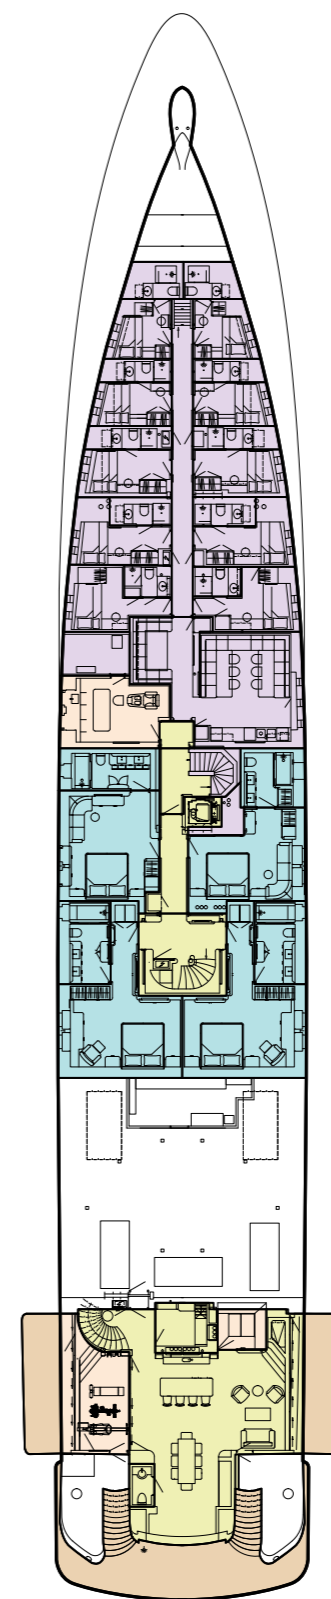

OBSERVATION DECK

SUN DECK

BRIDGE DECK

MAIN DECK

LOWER DECK

TANK DECK

KEY

- DECK
- GUEST AREAS
- PRINCIPAL STATEROOM
- GUEST STATEROOMS
- FITNESS & WELLBEING
- SUN DECK
- CREW AREAS

YACHT LAYOUT

BOARDWALK