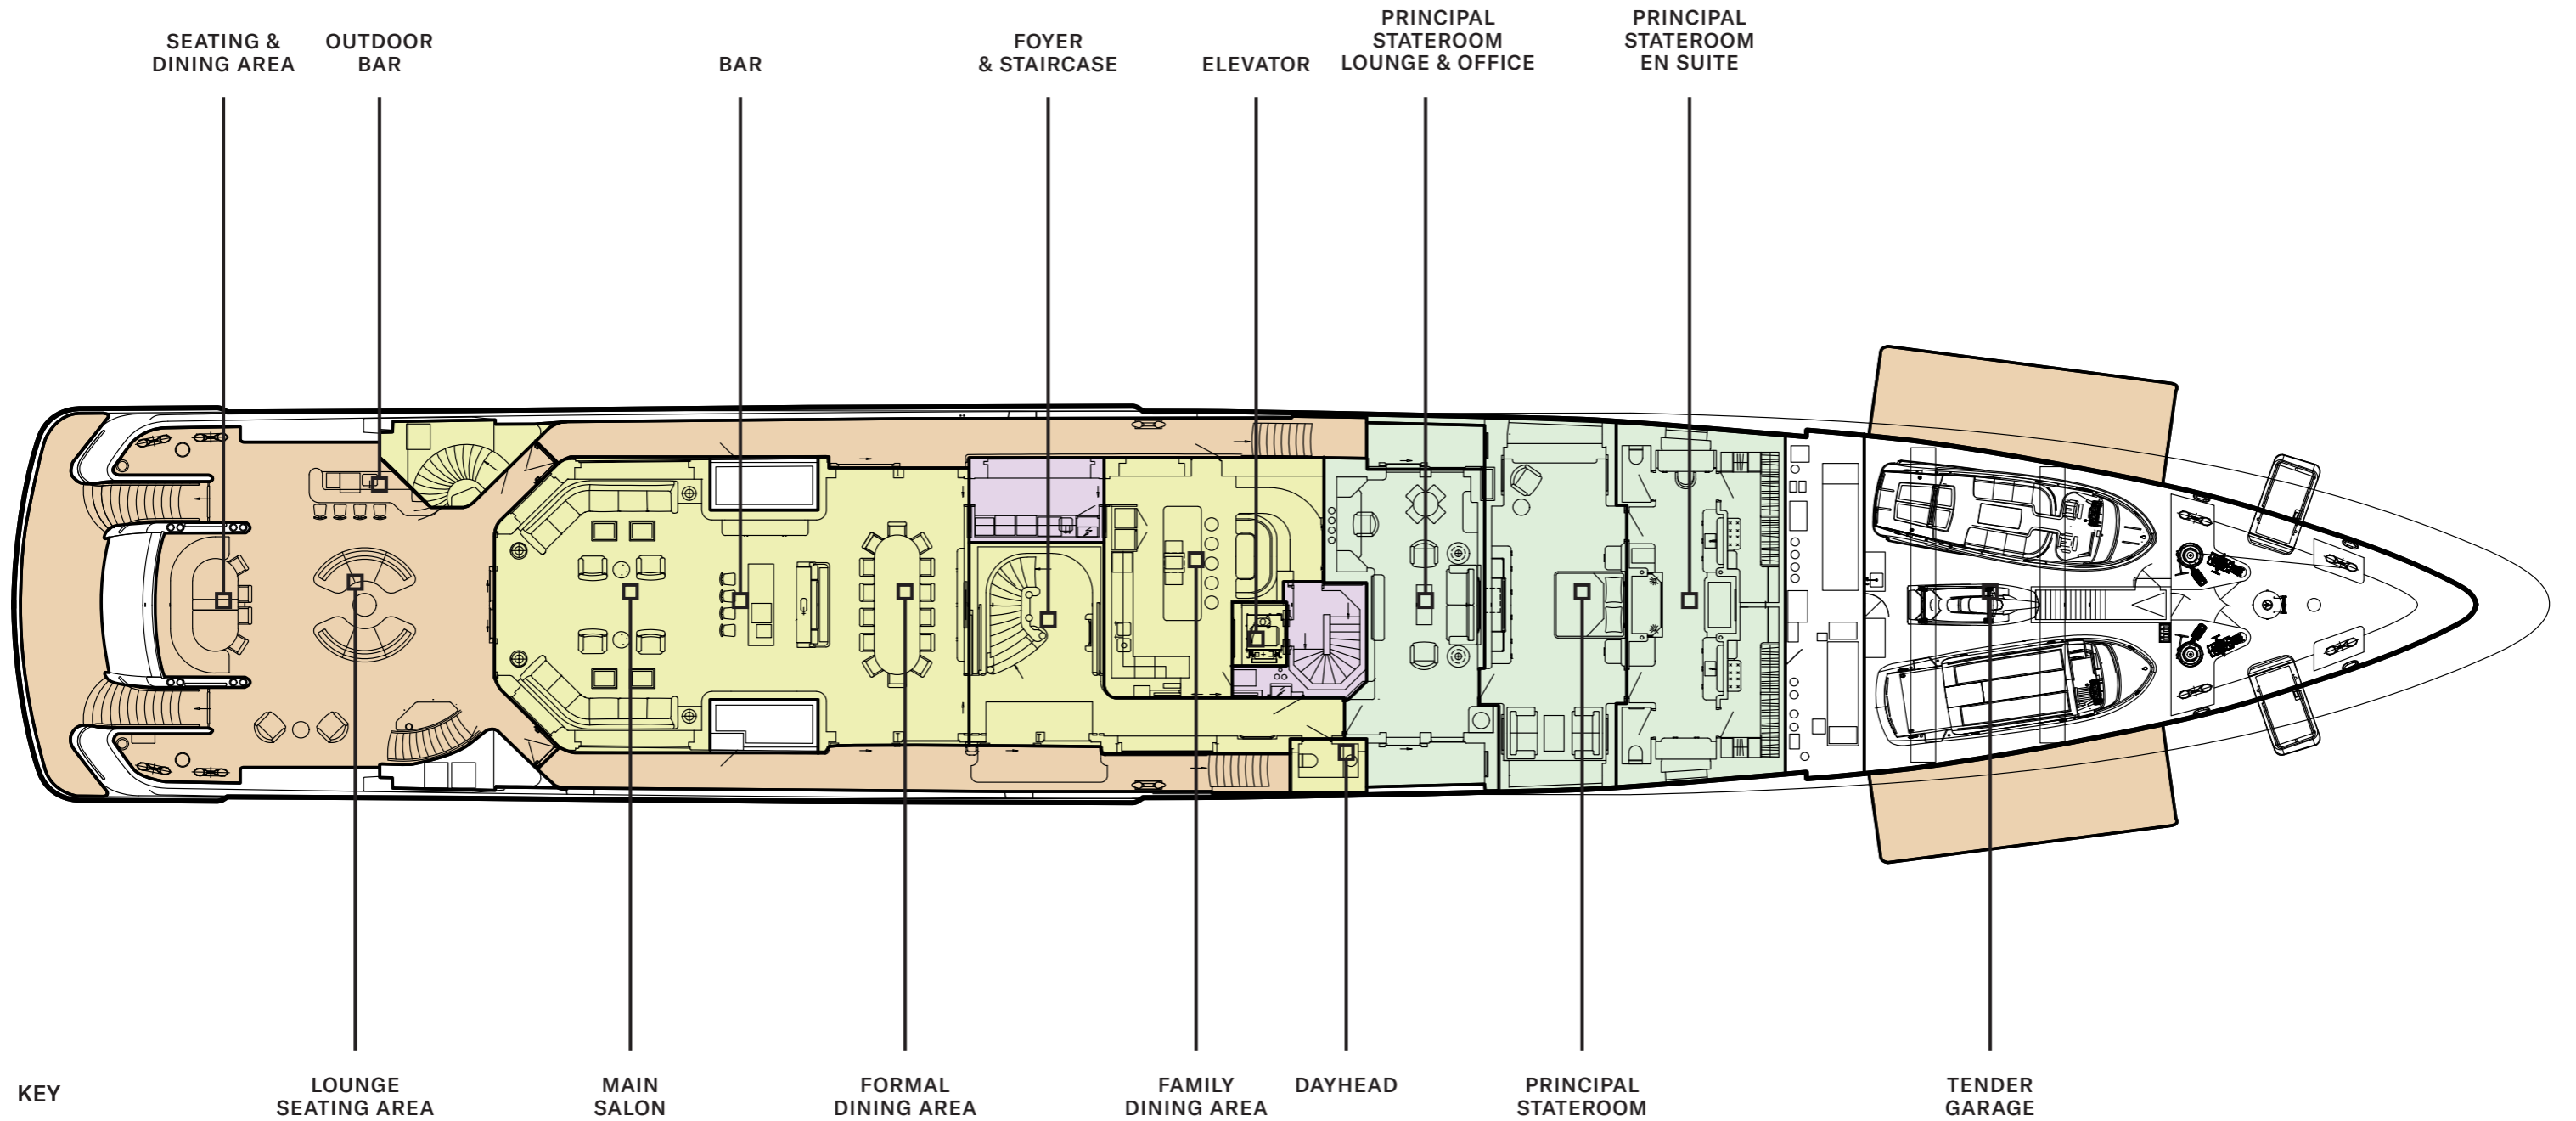

Boardwalk accommodates up to 14 guests in seven spacious cabins.

SPACE TO UNWIND

The main deck owner's apartment features expansive his and hers bathrooms and dressing rooms, a lounge area and has fixed balconies on either side. There is a VIP suite and a convertible cabin on the bridge deck, with four remaining cabins on the lower deck.

BOARDWALK

OBSERVATION DECK

KEY

- DECK
- GUEST AREAS
- PRINCIPAL SUITE
- GUEST SUITES
- FITNESS & WELLBEING
- SUN DECK
- CREW AREAS

SUN DECK

KEY

- DECK
- GUEST AREAS
- PRINCIPAL SUITE
- GUEST SUITES
- FITNESS & WELLBEING
- SUN DECK
- CREW AREAS

BRIDGE DECK

KEY

- DECK
- GUEST AREAS
- PRINCIPAL SUITE
- GUEST SUITES
- FITNESS & WELLBEING
- SUN DECK
- CREW AREAS

DINING
AREA

LOUNGE
AREA

SEATING
AREA

CONVERTIBLE
STATEROOM

BRIDGE

MAIN DECK

LOWER DECK

KEY

- DECK
- GUEST AREAS
- PRINCIPAL SUITE
- GUEST SUITES
- FITNESS & WELLBEING
- SUN DECK
- CREW AREAS

TANK DECK

KEY

- DECK
- GUEST AREAS
- PRINCIPAL SUITE
- GUEST SUITES
- FITNESS & WELLBEING
- SUN DECK
- CREW AREAS