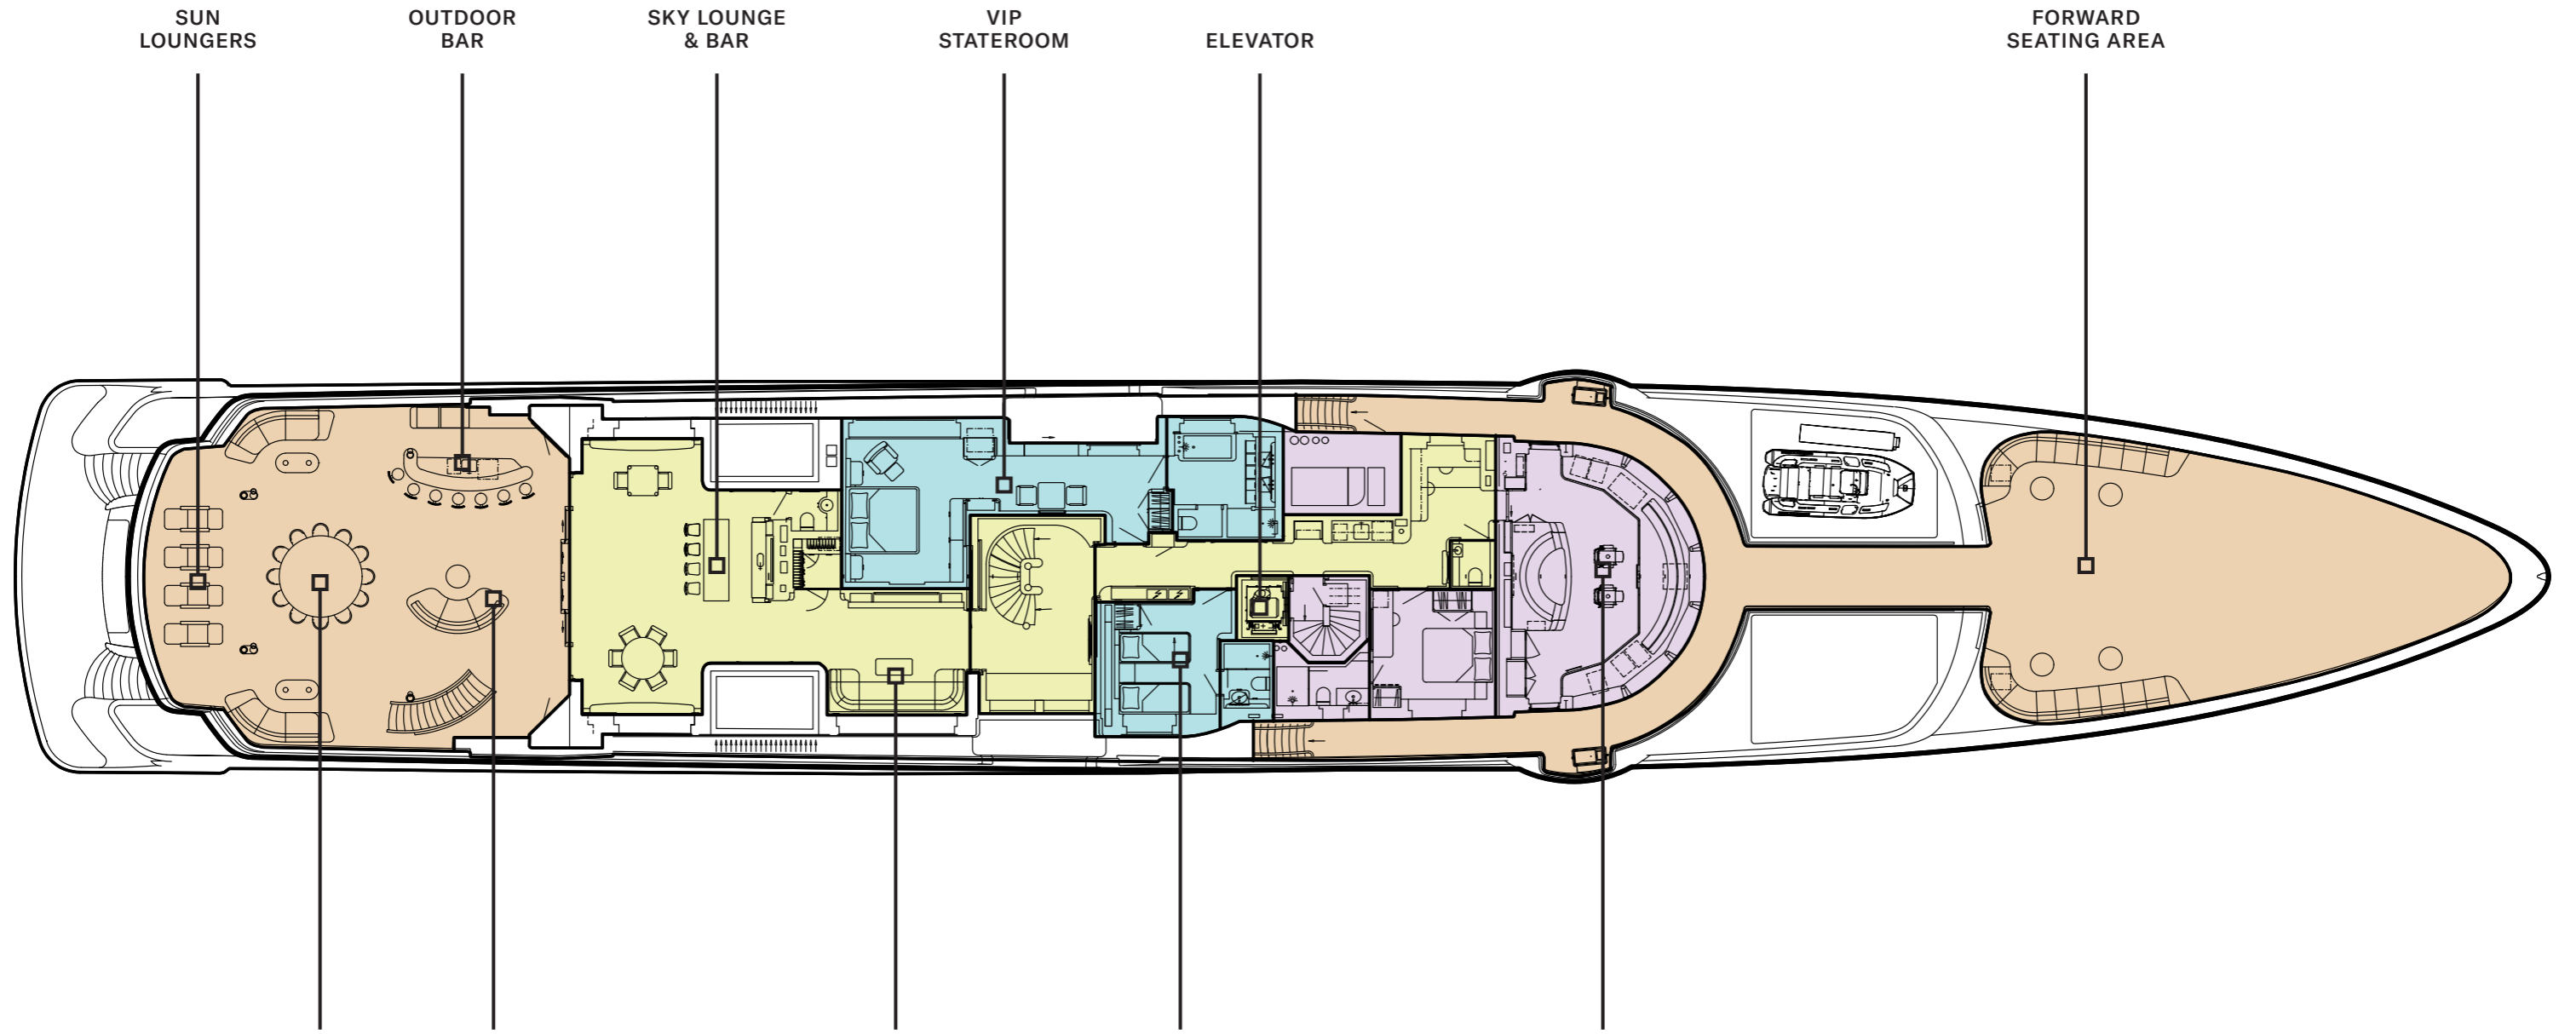

SUN DECK

BRIDGE DECK

MAIN DECK

LOWER DECK

TANK DECK

KEY

- DECK
- GUEST AREAS
- PRINCIPAL STATEROOM
- GUEST STATEROOMS
- FITNESS & WELLBEING
- SUN DECK
- CREW AREAS

YACHT LAYOUT

BOARDWALK

OBSERVATION DECK

KEY

- DECK
- GUEST AREAS
- PRINCIPAL SUITE
- GUEST SUITES
- FITNESS & WELLBEING
- SUN DECK
- CREW AREAS

SUN DECK

KEY

- DECK
- GUEST AREAS
- PRINCIPAL SUITE
- GUEST SUITES
- FITNESS & WELLBEING
- SUN DECK
- CREW AREAS

BRIDGE DECK

KEY

- DECK
- GUEST AREAS
- PRINCIPAL SUITE
- GUEST SUITES
- FITNESS & WELLBEING
- SUN DECK
- CREW AREAS

DINING
AREA

LOUNGE
AREA

SEATING
AREA

CONVERTIBLE
STATEROOM

BRIDGE

MAIN DECK

LOWER DECK

KEY

- DECK
- GUEST AREAS
- PRINCIPAL SUITE
- GUEST SUITES
- FITNESS & WELLBEING
- SUN DECK
- CREW AREAS

TANK DECK

KEY

- DECK
- GUEST AREAS
- PRINCIPAL SUITE
- GUEST SUITES
- FITNESS & WELLBEING
- SUN DECK
- CREW AREAS