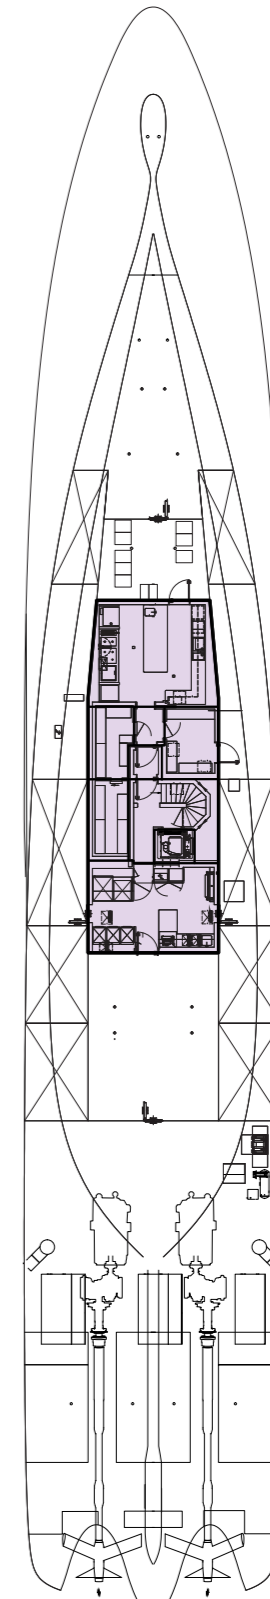

OBSERVATION DECK

SUN DECK

BRIDGE DECK

MAIN DECK

LOWER DECK

TANK DECK

KEY

- DECK
- GUEST AREAS
- PRINCIPAL STATEROOM
- GUEST STATEROOMS
- FITNESS & WELLBEING
- SUN DECK
- CREW AREAS

YACHT LAYOUT

BOARDWALK