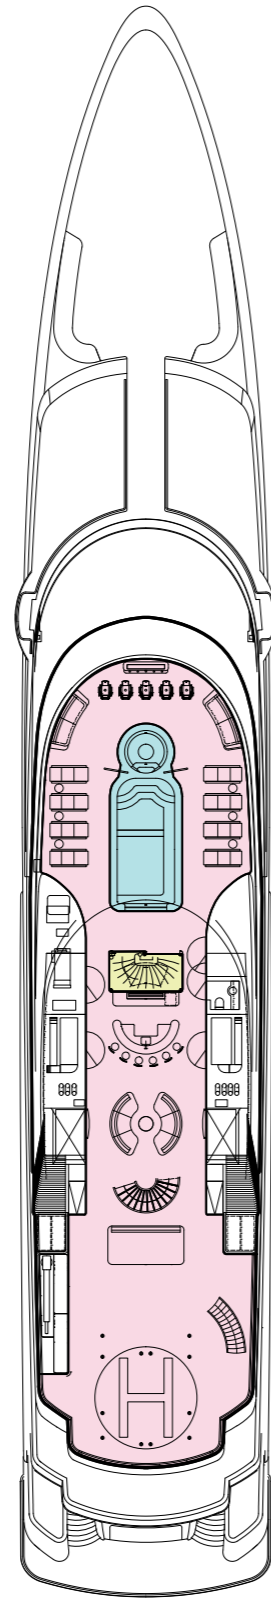

OBSERVATION DECK

SUN DECK

BRIDGE DECK

MAIN DECK

LOWER DECK

TANK DECK

KEY

- DECK
- GUEST AREAS
- PRINCIPAL STATEROOM
- GUEST STATEROOMS
- FITNESS & WELLBEING
- SUN DECK
- CREW AREAS

YACHT LAYOUT

BOARDWALK