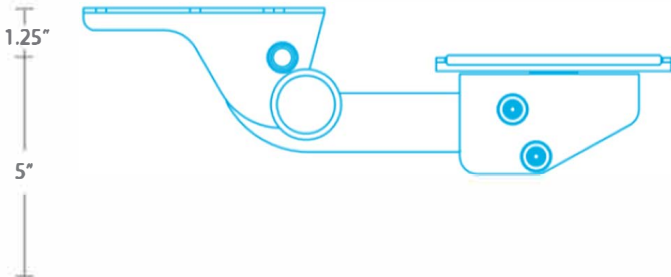

PRIME KEYBOARD PLATFORM

Environmental and Economical Choice.

FEATURES

Includes keyboard platform, articulating arm, leatherette covered gel palm rests, nonslip pads, mouse pad, mouse guard, and cord management clips.

Prime Keyboard Platform is composed of 100% post-consumer materials, making it completely recyclable. Prime is free of formaldehydes and carcinogens and emit no VOC's (Volatile Organic Compounds).

KEYBOARD PLATFORM

- 25" cut corner platform
- For left or right handed users

ARTICULATING ARM

- 17" glide track, spring assisted
- 6.25" height adjustment
- (1.25" above to 5" below track)

Product Code
INKBT1CC