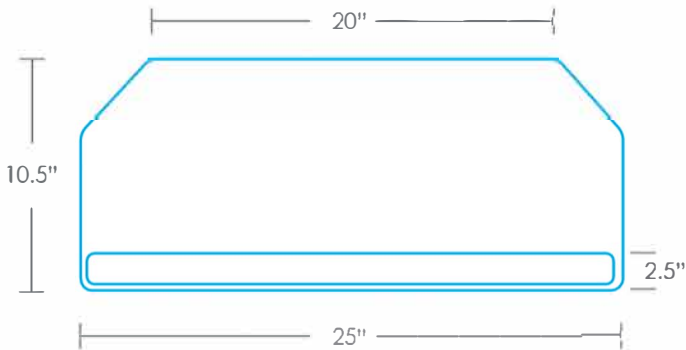

PRIME KEYBOARD PLATFORM

Environmental and Economical Choice.

FEATURES

Includes keyboard platform, articulating arm, leatherette covered gel palm rests, nonslip pads, mouse pad, mouse guard, and cord management clips.

Prime Keyboard Platform is composed of 100% post-consumer materials, making it completely recyclable. Prime is free of formaldehydes and carcinogens and emit no VOC's (Volatile Organic Compounds).

KEYBOARD PLATFORM

- 25" cut corner platform
- For left or right handed users

ARTICULATING ARM

- 17" glide track, spring assisted
- 6.25" height adjustment
- (1.25" above to 5" below track)

Product Code
INKBT1CC