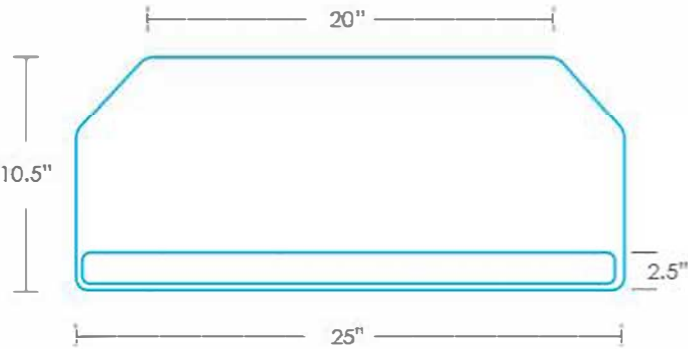

SUPERIOR

SUPERIOR KEYBOARD PLATFORM

Environmental and Economical Choice.

Product Code
INKBT2CC

FEATURES

Includes keyboard platform, articulating arm, leatherette covered gel palm rests, nonslip pads, mouse pad, mouse guard, and cord management clips.

KEYBOARD PLATFORM

- 25" cut corner platform
- For left or right handed users

ARTICULATING ARM

- Lift and Lock height adjustment
- +/-15° tilt adjustment and 360° rotation
- 21" glide track
- 7" height adjustment (2.5" above to 4.5" below track)
- Positions platform flush with the worksurface
- Release handle for independent tilt adjustment