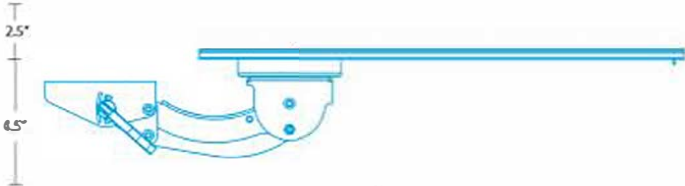

SUPERIOR

SUPERIOR KEYBOARD PLATFORM

Environmental and Economical Choice.

Product Code
INKBT2CC

FEATURES

Includes keyboard platform, articulating arm, leatherette covered gel palm rests, nonslip pads, mouse pad, mouse guard, and cord management clips.

KEYBOARD PLATFORM

- 25" cut corner platform
- For left or right handed users

ARTICULATING ARM

- Lift and Lock height adjustment
- +/-15° tilt adjustment and 360° rotation
- 21" glide track
- 7" height adjustment (2.5" above to 4.5" below track)
- Positions platform flush with the worksurface
- Release handle for independent tilt adjustment