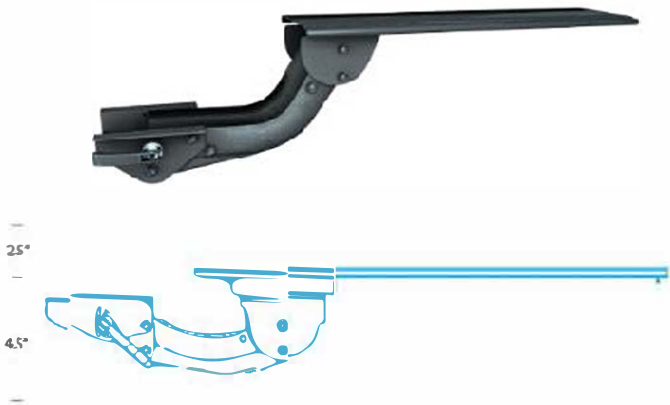

ULTRA

inscope

ULTRA KEYBOARD PLATFORM

Great for multiple users.

FEATURES

Includes keyboard platform, articulating arm, leatherette covered gel palm rests, nonslip pads, mouse pad, mouse guard, and cord management clips.

KEYBOARD PLATFORM

- Reversible design; mouse platform clicks in left or right side - no tools required
- Independent tilt and swivel mousing platform
- Can be used as a mouse in line, mouse over, or mouse forward

ARTICULATING ARM

- Lift and Lock height adjustment
- +/-15° tilt adjustment and 360° rotation
- 21" glide track
- 7" height adjustment (2.5" above to 4.5" below track)
- Positions platform flush with the worksurface
- Release handle for independent tilt adjustment