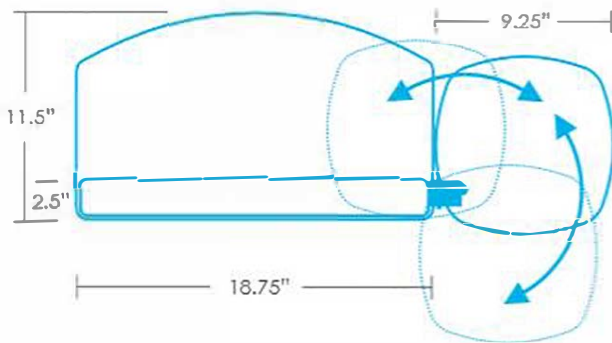

KEYBOARD PLATFORM

- Reversible design; mouse platform clicks in left or right side - no tools required
- Independent tilt and swivel mousing platform
- Can be used as a mouse in line, mouse over, or mouse forward

ARTICULATING ARM

- Lift and Lock height adjustment
- +/-15° tilt adjustment and 360° rotation
- 21" glide track
- 7" height adjustment (2.5" above to 4.5" below track)
- Positions platform flush with the worksurface
- Release handle for independent tilt adjustment